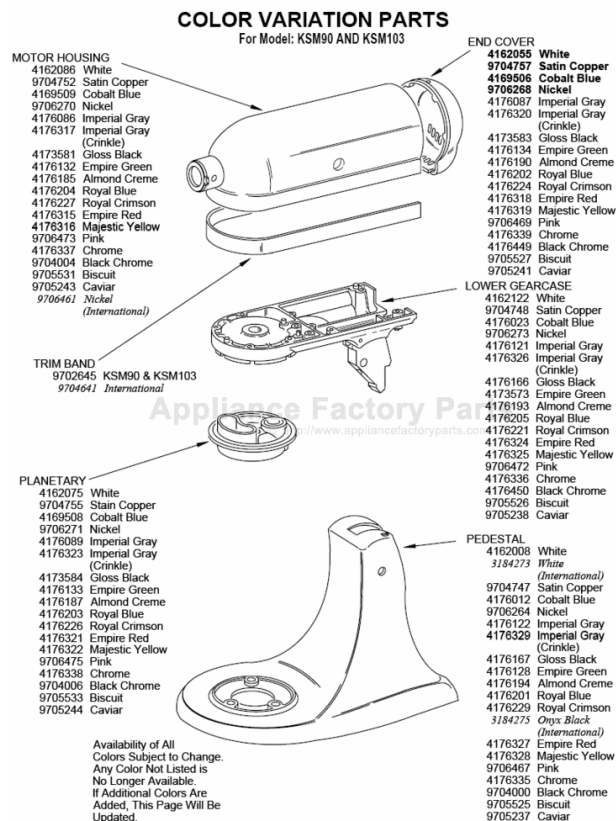

# KITCHENAID KSM103RB Owner's Manual

[Shop genuine replacement parts for KITCHENAID](#)

## KSM103RB

[Find Your KITCHENAID Mixer Parts - Select From 532 Models](#)

----- Manual continues below -----

# PARTS LIST

for