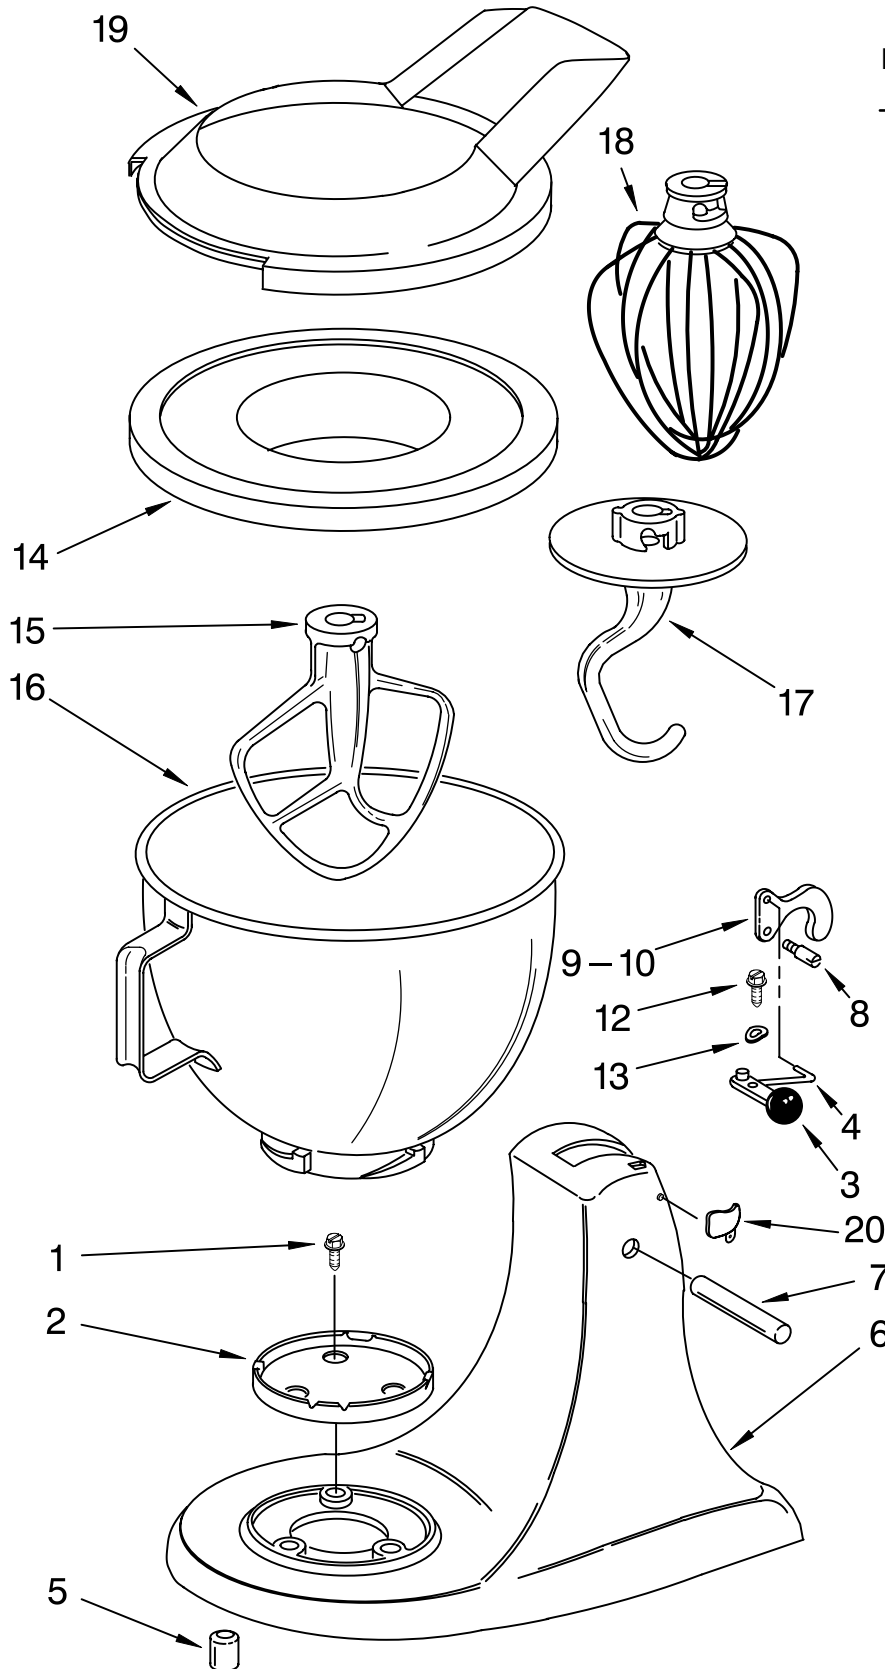

# BASE AND PEDESTAL UNIT

For Model: KSM90 AND KSM103

Illus. No.	Part No.	DESCRIPTION
1	3400020	Screw 10-24 X 1/2" Phil. Flat Hd. Type F
2	4163032	Screw Cap Kit
3	4176024	Black
	4176212	White (Storm Gray)
4	4159743	Link, Latch
5	4161530	Foot, Base
6	**	Pedestal
7	4159649	Pin, Hinge
8	4160594	Screw, Latch Bearing
9	4159744	Latch, Link & Lever (Incls. Illus. 3, 4, 10 & 11)
10	4162206	Latch
12	4160965	Screw, Pivot
13	4161697	Washer, Spring
14	4176018	Cover, Bowl
15	4162163	Beater, Flat
16	4163336	Bowl And Base (4 1/2 Qt.)
17	3183588	Dough Hook
18	9704329	Wire Whip
19	4176452	Pouring Shield One-Piece (International)
20		Head Lock (International)
	3184262	White
	3184264	Black