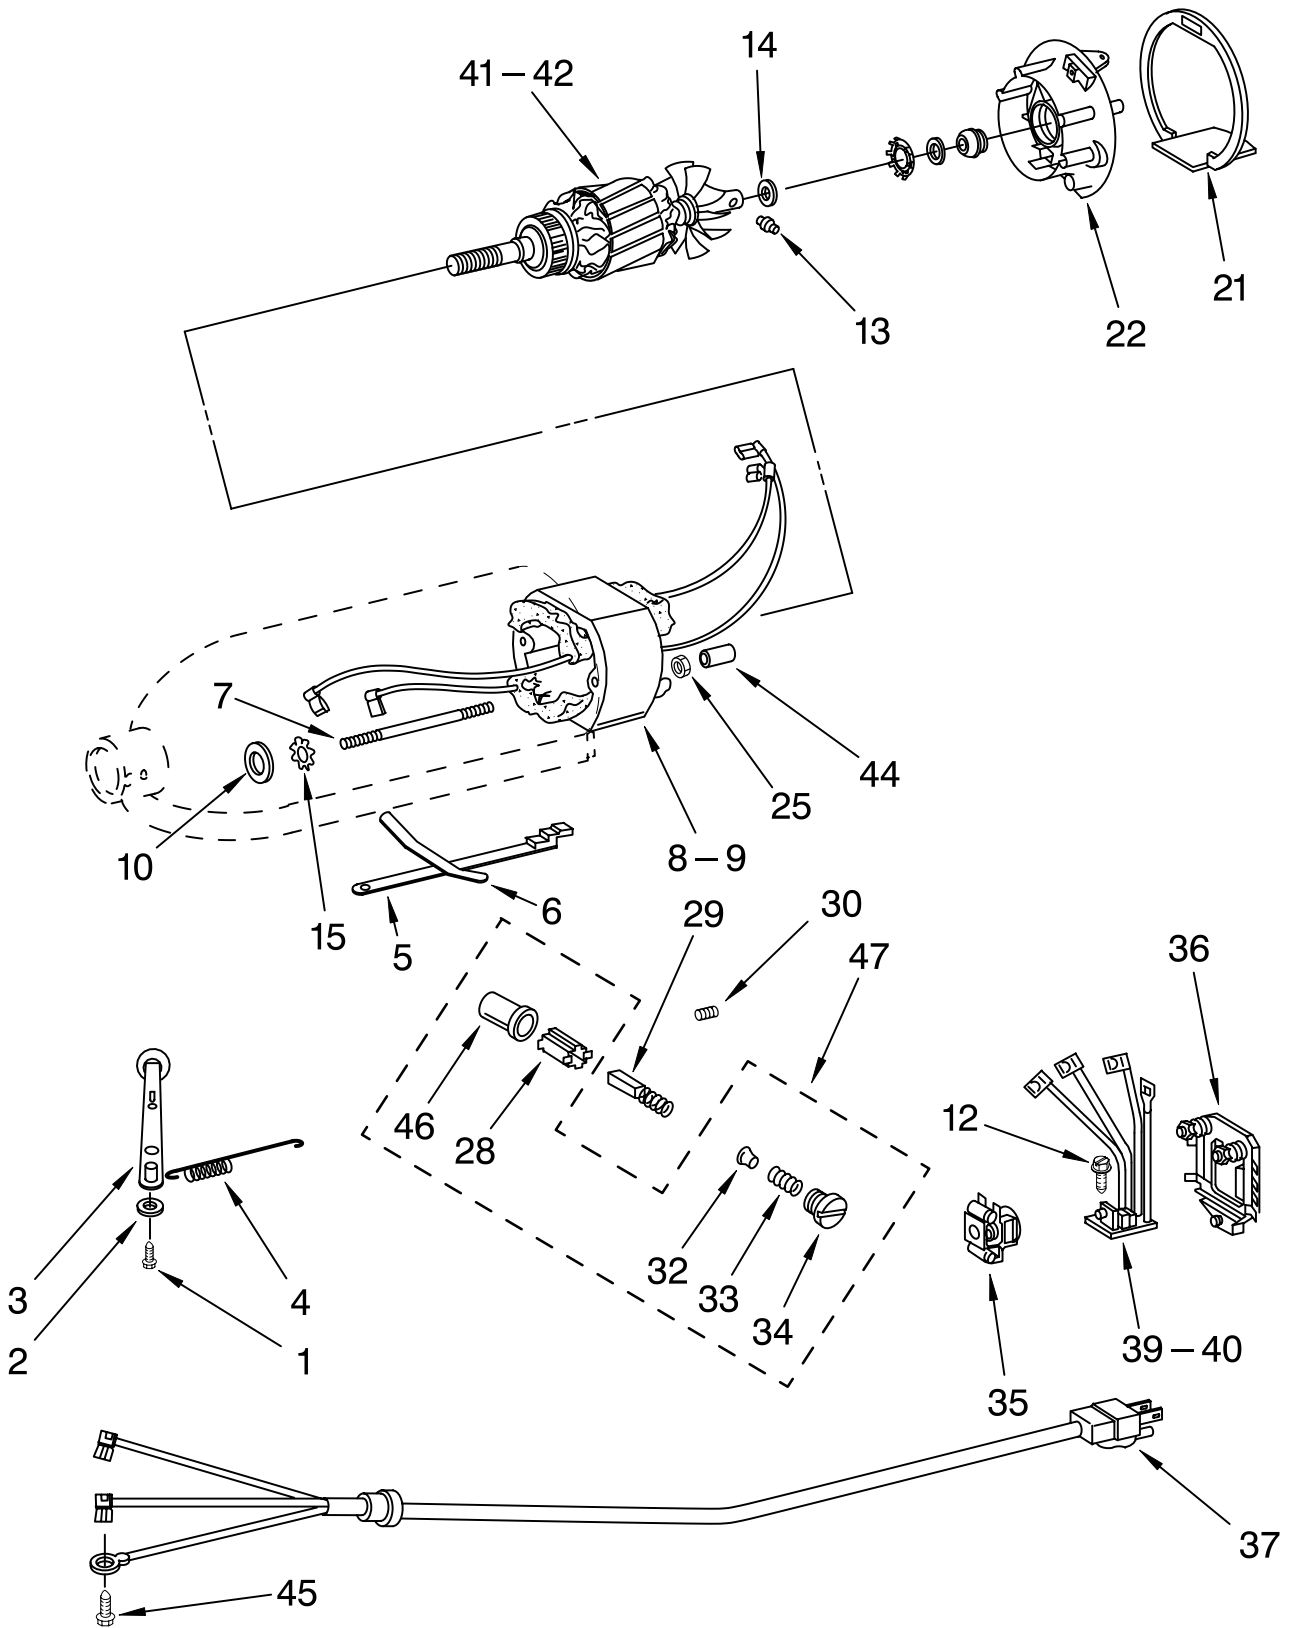

MOTOR AND CONTROL PARTS

For Model: KSM90 AND KSM103

FOR ORDERING INFORMATION REFER TO PARTS PRICE LIST

MOTOR AND CONTROL PARTS

For Model: KSM90 AND KSM103

Illus. No.	Part No.	DESCRIPTION	Illus. No.	Part No.	DESCRIPTION	Illus. No.	Part No.	DESCRIPTION
1	4160965	Screw, Pivot	37		Cord & Plug	4164778		Mixer Attachment
2	4161697	Washer, Spring		9701025	White			Pak (Includes Food
3		Switch Lever		9702318	White			Grinder (FG-A),
		And Stud			(International)			Food Strainer
	3184193	Black		9701026	Black			(FVSP), And
	3184194	Storm Grey		9702319	Black			Vegetable Slicer,
4	3183680	Spring, Control			(International)			(RVS-A)
		Plate	39	9706595	Phase Control			(FPP-A)
5	3184176	Speed Link & Cam			Board	4164749		Food Grinder
6	4162035	Spring, Flat			(120 Volt)			(FG-A)
7	4162344	Screw, Stator	40	9706596	Phase Control	4164751		Grain Mill
8	9702695	Field Assembly			Board (230Volt)			(GM-A)
		(Must Use With Item	41	4162959	Armature &	4164768		Pasta Maker And
		# 41) 115 Volts			Bearing (115 V.)			Food Grinder
9	4169539	Field Assembly			Incls. Illus 11)			(Includes SNP
		(Must Use With			(Must use with			Pasta Maker
		Illus. 42)			Illus. 8)			Plates)
		(230 Volts)	42	4162960	Armature & Bearing			(SN/FG-A)
10	9704324	Washer, Bearing			(230 V.) (Incls.	4164775		Fruit/Vegetable
12	4159438	Screw, Self Tapping			Illus. 11) (Must			Strainer Parts (Use
		4-40 X 5/16"			use with Illus. 9)			With FG-A Model
		Phil. Pan Hd.	44	4162634	Sleeve, Motor			Only) (FVSP)
		Type TT			Stud	4164750		Rotor Slicer/Shredder
13	4159662	Stud, Governor	45	3184609	Screw, Ground			(With 4 Standard
		Drive			Tapping (10-24			Cones) Fine Shredder,
14	3180162	Washer, Spacing			X 1/4") Phil.			Coarse Shredder,
15	3400900	Washer	46	3179908	Housing, Brush			Thick Slicer, And
21	4162351	Seal, End			Holder			Thin Slicer (RVS-A)
22	3180526	Bracket, Bearing	47	4162546	Brush Holder	3177975		Pouring Shield
		Asm.			(Incls. Illus.			(KPS2CL)
25	4159074	Nut, Machine			28, 32, 33, 34,	4164824		Pasta Maker Plates
		Hex (10-24)			& 46)			(SNP-A)
28	4162320	Insert, Brush				4164774		Fruit/Vegetable
		Holder						Strainer And Food
29	3184115	Brush, Carbon						Grinder (FVS/FG-A)
30	4159262	Set Screw,				3180617		Cover, Decorative
		10-24 X 1/4"						(Cotton Polyester)
		Hdls. Cup Pt				4162838		Food Tray (FT)
32	4161745	Cap, Spring				4164748		Juicer (JE)
		Seat				4164747		Can Opener (CO)
33	4161746	Spring, Cap				4164803		Sausage Stuffer
34		Cap, Brush Holder						Kit (SSA)
	3184212	Black		4164839	Speed Disc	3177924		Bowl Cover, Plastic
	3184211	White			(Service Tool)			Non-Sealing
35	4159675	Governor Assembly		4160588	Grease, Planetary	4163337		Bowl, Stainless
36	4176137	Control Plate						With Handle
		Assembly				3180262		Bowl, 3 Qt.
						4162160		Bowl, Satin
								Stainless

FOR ORDERING INFORMATION REFER TO PARTS PRICE LIST