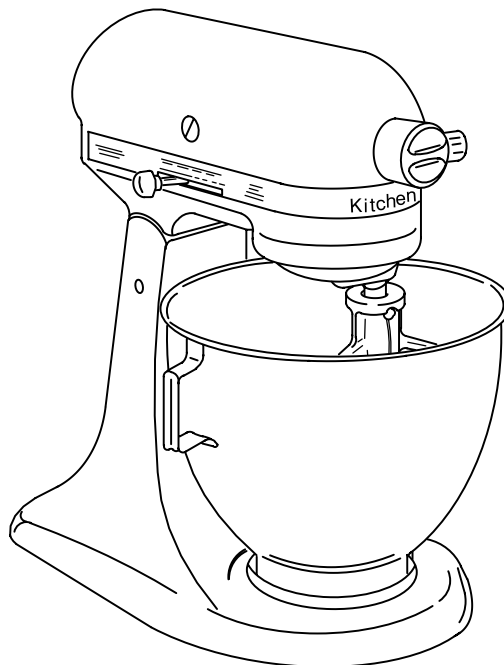

KITCHENAID KSM103WH Owner's Manual

[Shop genuine replacement parts for KITCHENAID](#)

KSM103WH

[Find Your KITCHENAID Mixer Parts - Select From 532 Models](#)

----- Manual continues below -----

PARTS LIST

for

KitchenAid®

INTERNATIONAL PART NUMBERS ITALICIZED

MIXER VARIATIONS OF KSM90 AND KSM103 SOLID STATE

© 2001 KITCHENAID

ST. JOSEPH MICHIGAN 49085

**This Parts List Supercedes All Previous KSM90 Parts Lists.
Updates Required Only on Page 2.**