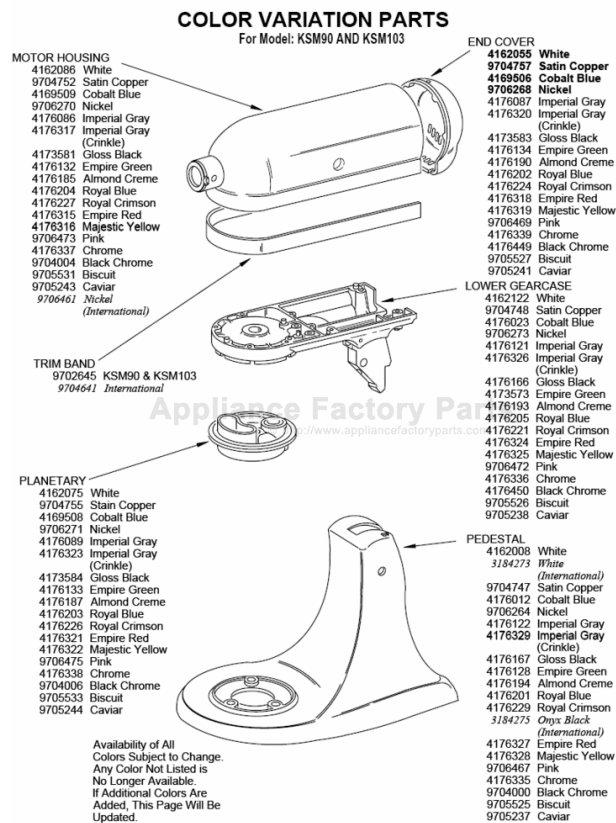

KITCHENAID KSM103WH Owner's Manual

[Shop genuine replacement parts for KITCHENAID](#)

KSM103WH

[Find Your KITCHENAID Mixer Parts - Select From 532 Models](#)

----- Manual continues below -----

PARTS LIST

for