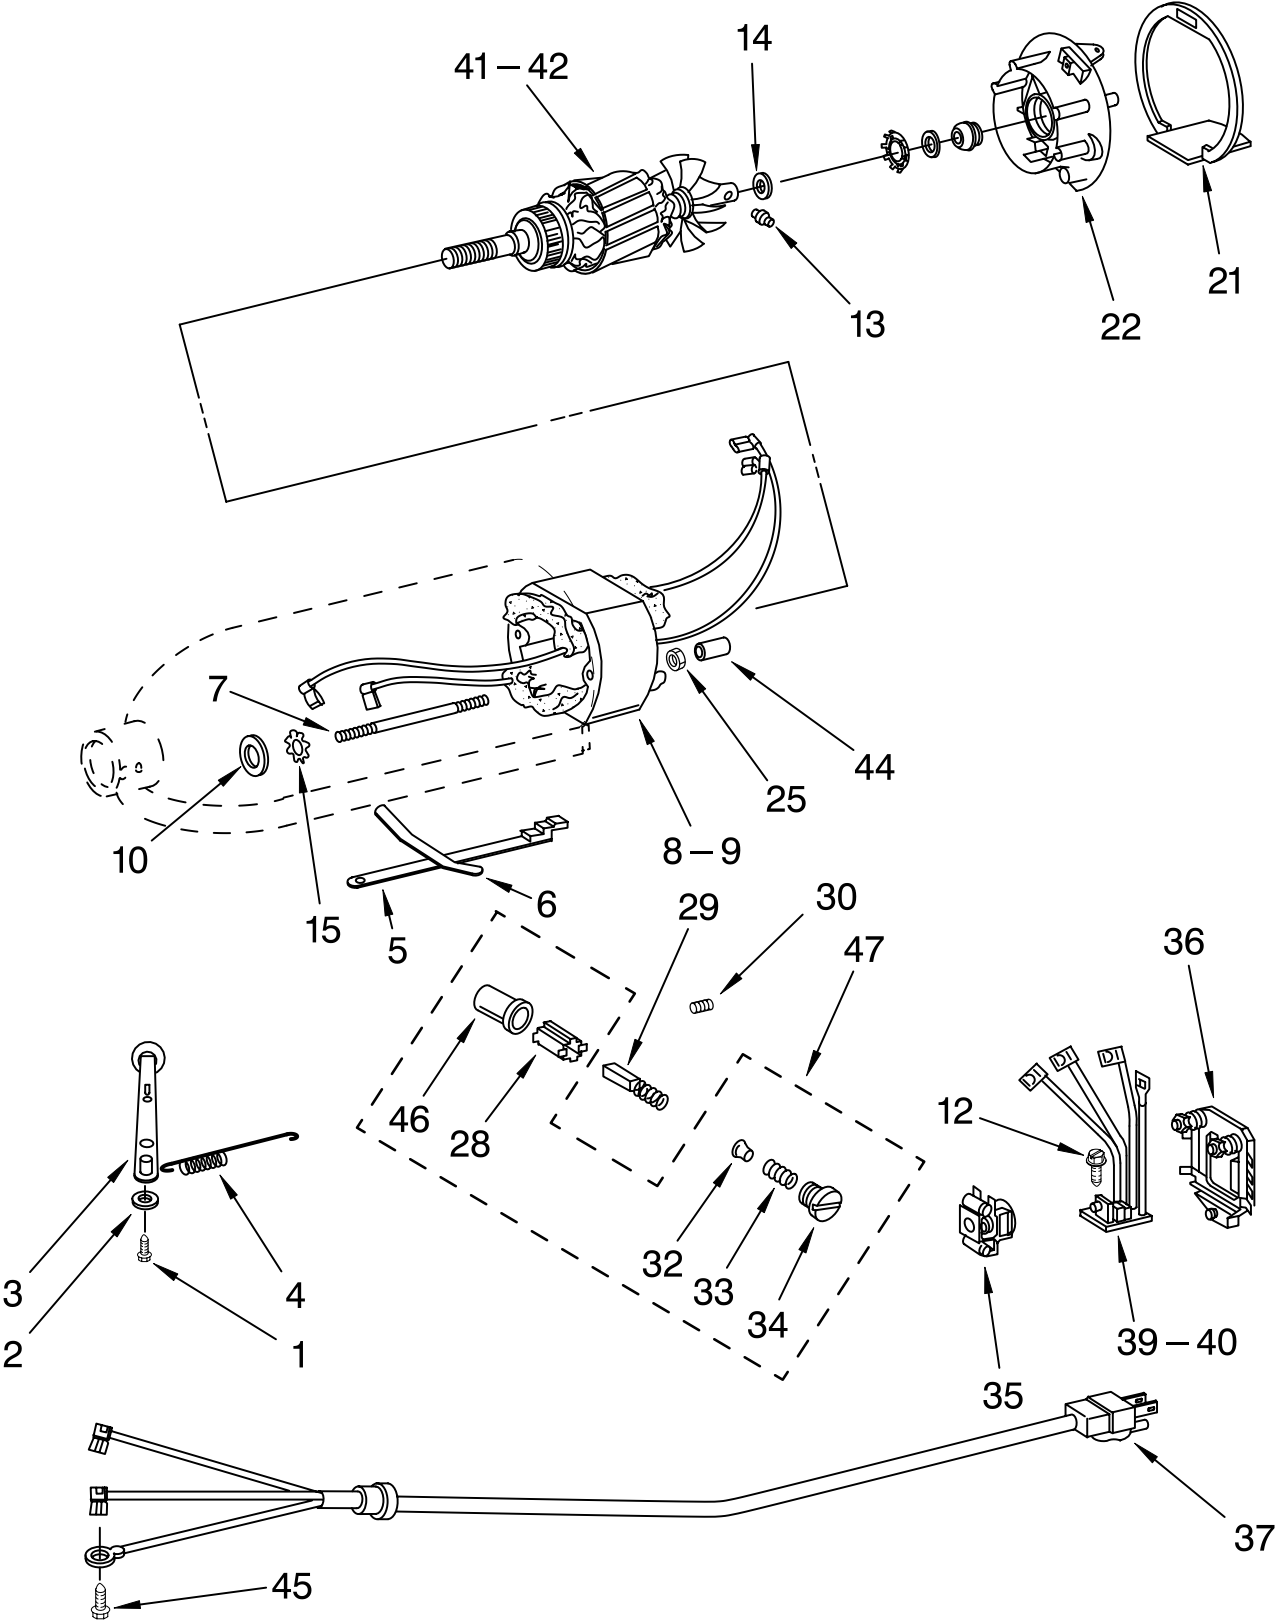

MOTOR AND CONTROL PARTS

For Model: KSM90 AND KSM103

FOR ORDERING INFORMATION REFER TO PARTS PRICE LIST

MOTOR AND CONTROL PARTS

For Model: KSM90 AND KSM103

Illus. No.	Part No.	DESCRIPTION	Illus. No.	Part No.	DESCRIPTION	Illus. No.	Part No.	DESCRIPTION
1	4160965	Screw, Pivot	37		Cord & Plug	4164778		Mixer Attachment
2	4161697	Washer, Spring		9701025	White			Pak (Includes Food
3		Switch Lever		9702318	White			Grinder (FG-A),
		And Stud			(International)			Food Strainer
	3184193	Black		9701026	Black			(FVSP), And
	3184194	Storm Grey		9702319	Black			Vegetable Slicer,
4	3183680	Spring, Control			(International)			(RVS-A)
		Plate	39	9706595	Phase Control			(FPP-A)
5	3184176	Speed Link & Cam			Board	4164749		Food Grinder
6	4162035	Spring, Flat			(120 Volt)			(FG-A)
7	4162344	Screw, Stator	40	9706596	Phase Control	4164751		Grain Mill
8	9702695	Field Assembly			Board (230Volt)			(GM-A)
		(Must Use With Item	41	4162959	Armature &	4164768		Pasta Maker And
		# 41) 115 Volts			Bearing (115 V.)			Food Grinder
9	4169539	Field Assembly			Incls. Illus 11)			(Includes SNP
		(Must Use With			(Must use with			Pasta Maker
		Illus. 42)			Illus. 8)			Plates)
		(230 Volts)	42	4162960	Armature & Bearing			(SN/FG-A)
10	9704324	Washer, Bearing			(230 V.) (Incls.	4164775		Fruit/Vegetable
12	4159438	Screw, Self Tapping			Illus. 11) (Must			Strainer Parts (Use
		4-40 X 5/16"			use with Illus. 9)			With FG-A Model
		Phil. Pan Hd.	44	4162634	Sleeve, Motor			Only) (FVSP)
		Type TT			Stud	4164750		Rotor Slicer/Shredder
13	4159662	Stud, Governor	45	3184609	Screw, Ground			(With 4 Standard
		Drive			Tapping (10-24			Cones) Fine Shredder,
14	3180162	Washer, Spacing			X 1/4") Phil.			Coarse Shredder,
15	3400900	Washer	46	3179908	Housing, Brush			Thick Slicer, And
21	4162351	Seal, End			Holder			Thin Slicer (RVS-A)
22	3180526	Bracket, Bearing	47	4162546	Brush Holder	3177975		Pouring Shield
		Asm.			(Incls. Illus.			(KPS2CL)
25	4159074	Nut, Machine			28, 32, 33, 34,	4164824		Pasta Maker Plates
		Hex (10-24)			& 46)			(SNP-A)
28	4162320	Insert, Brush				4164774		Fruit/Vegetable
		Holder						Strainer And Food
29	3184115	Brush, Carbon						Grinder (FVS/FG-A)
30	4159262	Set Screw,				3180617		Cover, Decorative
		10-24 X 1/4"						(Cotton Polyester)
		Hdls. Cup Pt				4162838		Food Tray (FT)
32	4161745	Cap, Spring				4164748		Juicer (JE)
		Seat				4164747		Can Opener (CO)
33	4161746	Spring, Cap				4164803		Sausage Stuffer
34		Cap, Brush Holder						Kit (SSA)
	3184212	Black		4164839	Speed Disc	3177924		Bowl Cover, Plastic
	3184211	White			(Service Tool)			Non-Sealing
35	4159675	Governor Assembly		4160588	Grease, Planetary	4163337		Bowl, Stainless
36	4176137	Control Plate						With Handle
		Assembly				3180262		Bowl, 3 Qt.
						4162160		Bowl, Satin
								Stainless

FOR ORDERING INFORMATION REFER TO PARTS PRICE LIST