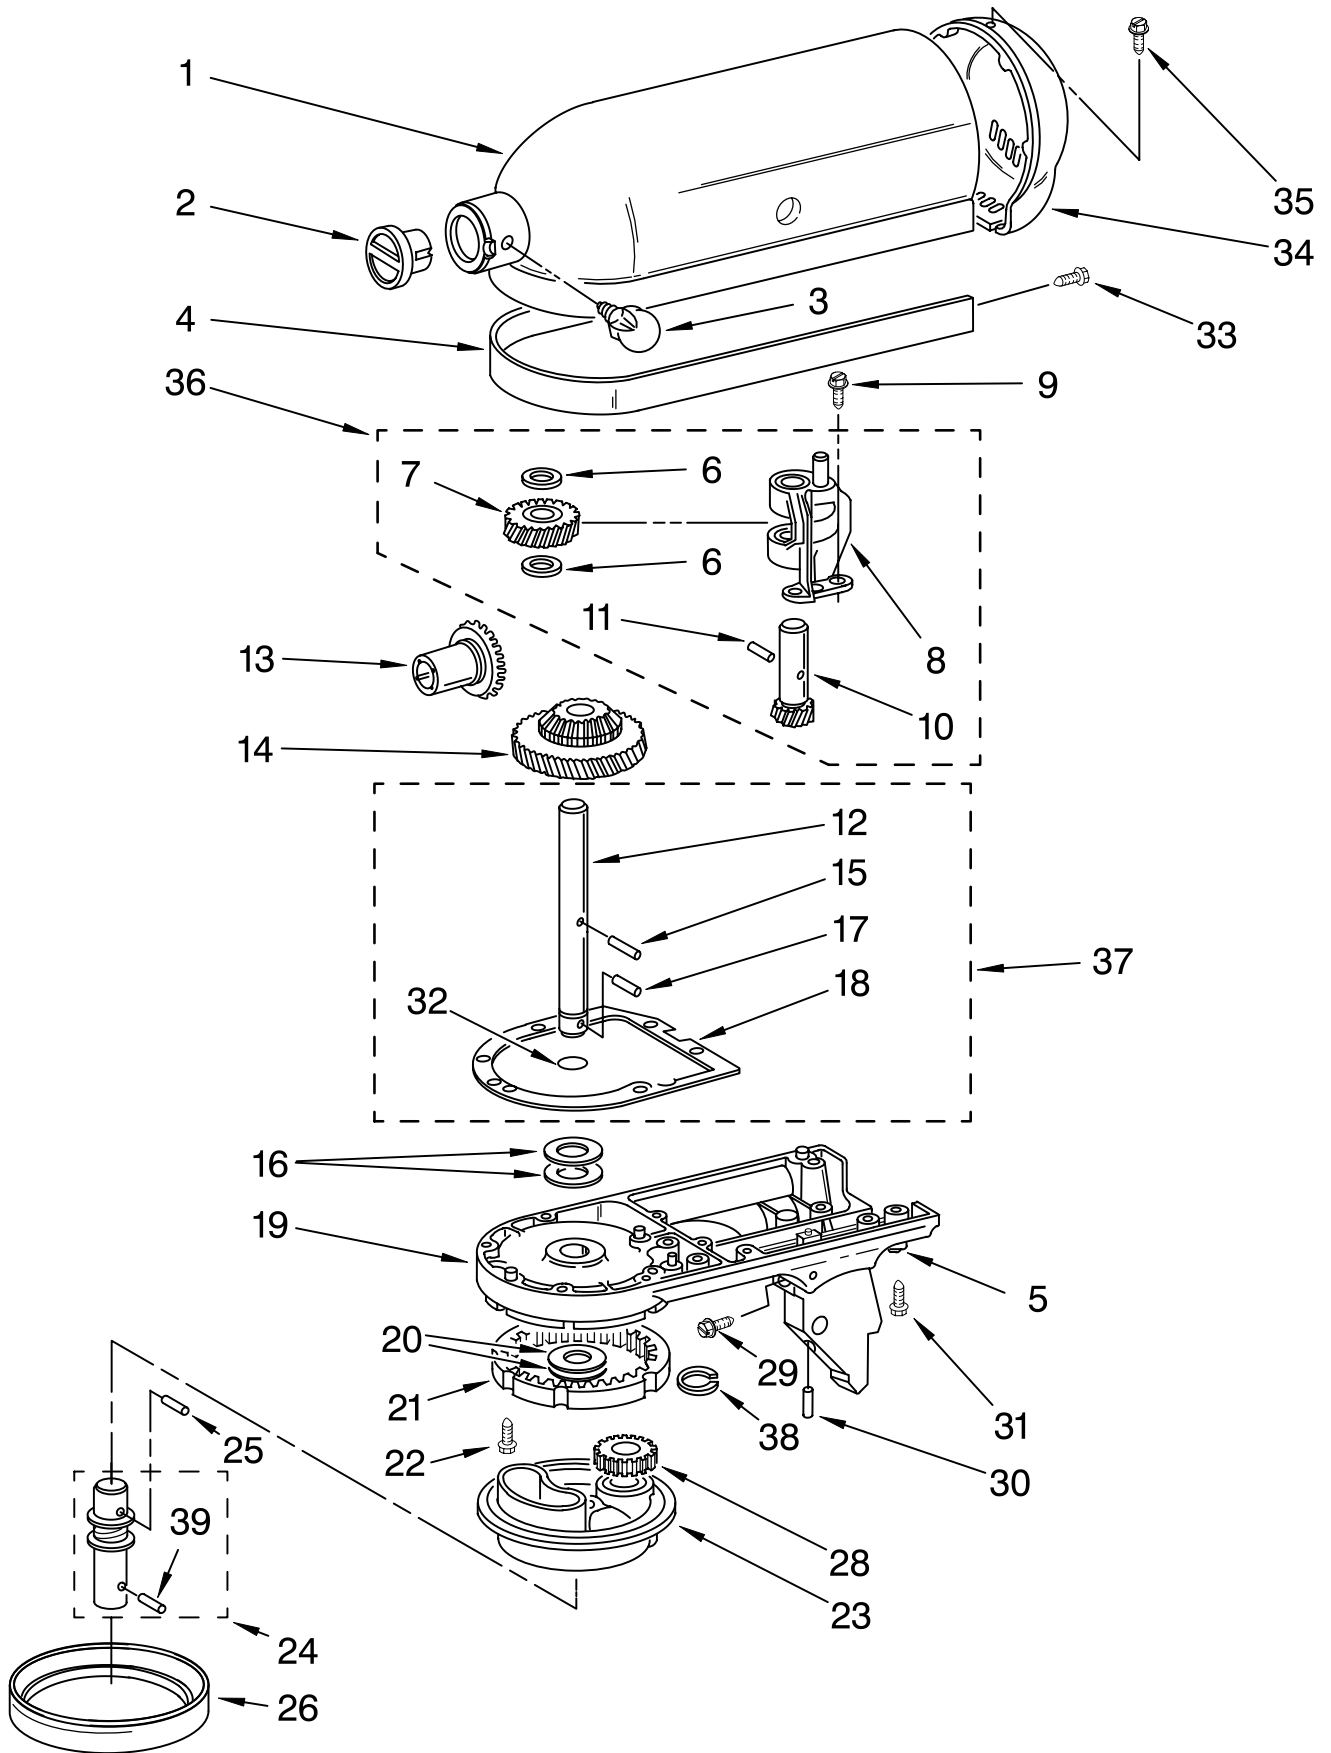

CASE, GEARING AND PLANETARY UNIT

FOR MODELS: KSM120_0

FOR ORDERING INFORMATION REFER TO PARTS PRICE LIST

CASE, GEARING AND PLANETARY UNIT

FOR MODELS: KSM120__0

Illus. No.	Part No.	DESCRIPTION	Illus. No.	Part No.	DESCRIPTION	Illus. No.	Part No.	DESCRIPTION
1	**	Gearcase Motor Housing	14	9709627	Bevel Pinion & Center Gear	26	240285	Ring, Planetary Drip
2	242765-2	Cap, Attachment Hub	15	240018-1	Pin (Vertical Center Shaft)	28	9703903	Pinion, Gear
3		Thumb Screw	16	3180163	Washer	29	89411	Screw, Adjusting
4	9709194	Black	17	9705443	Pin, Grooved	30	3400203	Screw, Set
5	8533914	Lock Washer	18	4162324	Gasket, Transmission Case	31	3400025	Screw, Machine
6	3180161	Washer	19	**	Lower Gear Case	32	67500-55	"O" Ring
7	W10112253	Worm Gear	20	3180163	Washer	33	311932	Screw
8	240308	Worm Gear Bracket And Bearing	21	9703904	Gear, Internal	34	**	Cover, End
9	3400022	Screw And L.W. Assy.	22	103994	Screw	35	9706090	Screw
10	240210-2	Shaft & Pinion	23	**	Planetary	36	240309-2	Worm Gear Bracket And Gear
11	9705444	Pin, Grooved	24	4176067	Agitator Shaft	37	4160474	Center Shaft & "O" Ring
12	240026	Shaft, Vertical Center	25	240018-1	Pin (Agitator Shaft Pinion)	38	9703438	Ring
13	9705130	Gear, Attachment Hub Bevel				39	9704677	Pin, Groove

**Refer to Page 3
Color Variation Parts

FOR ORDERING INFORMATION REFER TO PARTS PRICE LIST