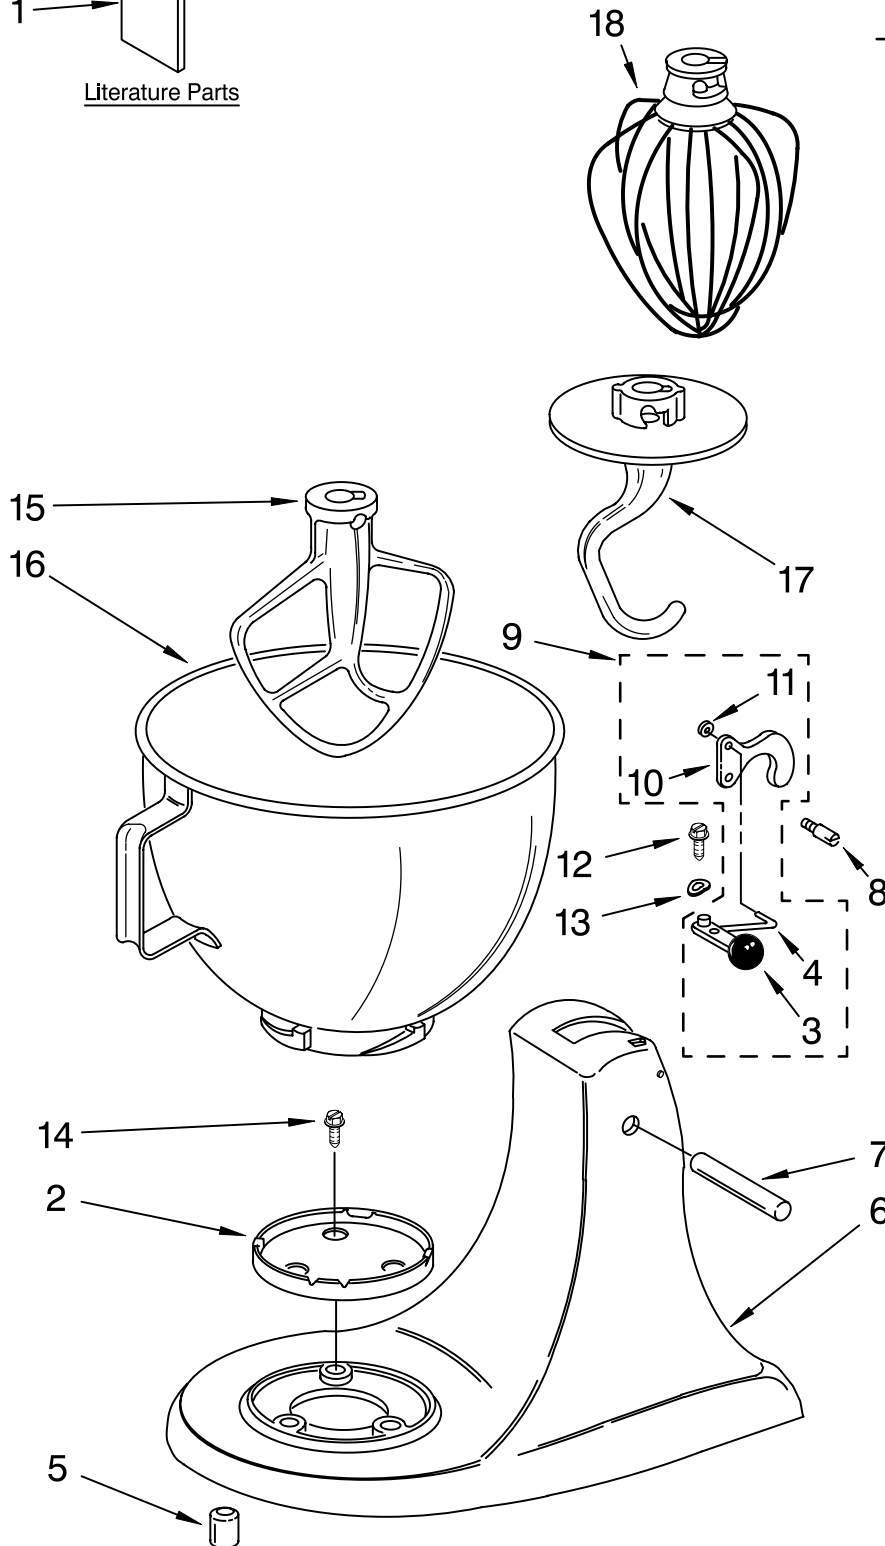

FOR ORDERING INFORMATION REFER TO PARTS PRICE LIST

BASE AND PEDESTAL UNIT

FOR MODELS: KSM120_0

Illus. No.	Part No.	DESCRIPTION
1	9709785	Literature Parts Use & Care Guide (Trilingual)
	8212410	Repair Parts List
2	4162529	Screw Cap Kit
3	9709280	Lever, Latch Black
4	24450	Link, Latch
5	115792	Foot, Base
6	**	Pedestal
7	16910	Pin, Hinge
8	103993	Screw, Latch Bearing
9	24452	Latch, Link & Lever Assembly
10	9709055	Latch
11	8533912	Washer
12	110679	Screw, Pivot
13	116241	Washer, Spring
14	3400020	Screw
15	9708470	Beater, Flat
16	242550-2	Bowl And Base (4 1/2 Qt.)
17	9708471	Dough Hook
18	9706446	Wire Whip

FOR MODELS: KSM120__0

Illus. No.	Part No.	DESCRIPTION
1	110679	Screw, Pivot
2	116241	Washer, Spring
3		Lever, Speed Control Assembly
	9709276	Black
4	3183680	Spring, Control Plate
5	3184176	Speed Link & Cam
6	240205	Spring, Flat
7	240769	Screw
8	9702695	Field Assembly
9	9704324	Washer, Bearing
11	16998	Stud, Governor Drive
12	3180162	Washer
13	W10068270	Washer
14	240775-1	Seal, End
15	3180526	Bracket, Bearing Asm.
16	3180238	Washer
17	8533905	Nut, Machine
18	240680	Insert, Brush Holder
19	9706416	Brush, Carbon
20	9707926	Screw, Set
21	116286	Cap, Spring Seat
22	116287	Spring, Cap
23		Cap, Brush Holder
	3184212	Black
24	17830	Governor Assembly
25	240904-2	Control Plate Assembly
26		Power Cord
	9701025	White
	9701026	Black
27	9706595	Phase Control Board Assembly
28	9708315	Armature & Bearing
29	4162634	Sleeve, Motor Stud
30	3184609	Screw, Ground
31	3179908	Housing, Brush Holder
32	4162546	Brush Holder
33	W10068260	Screw