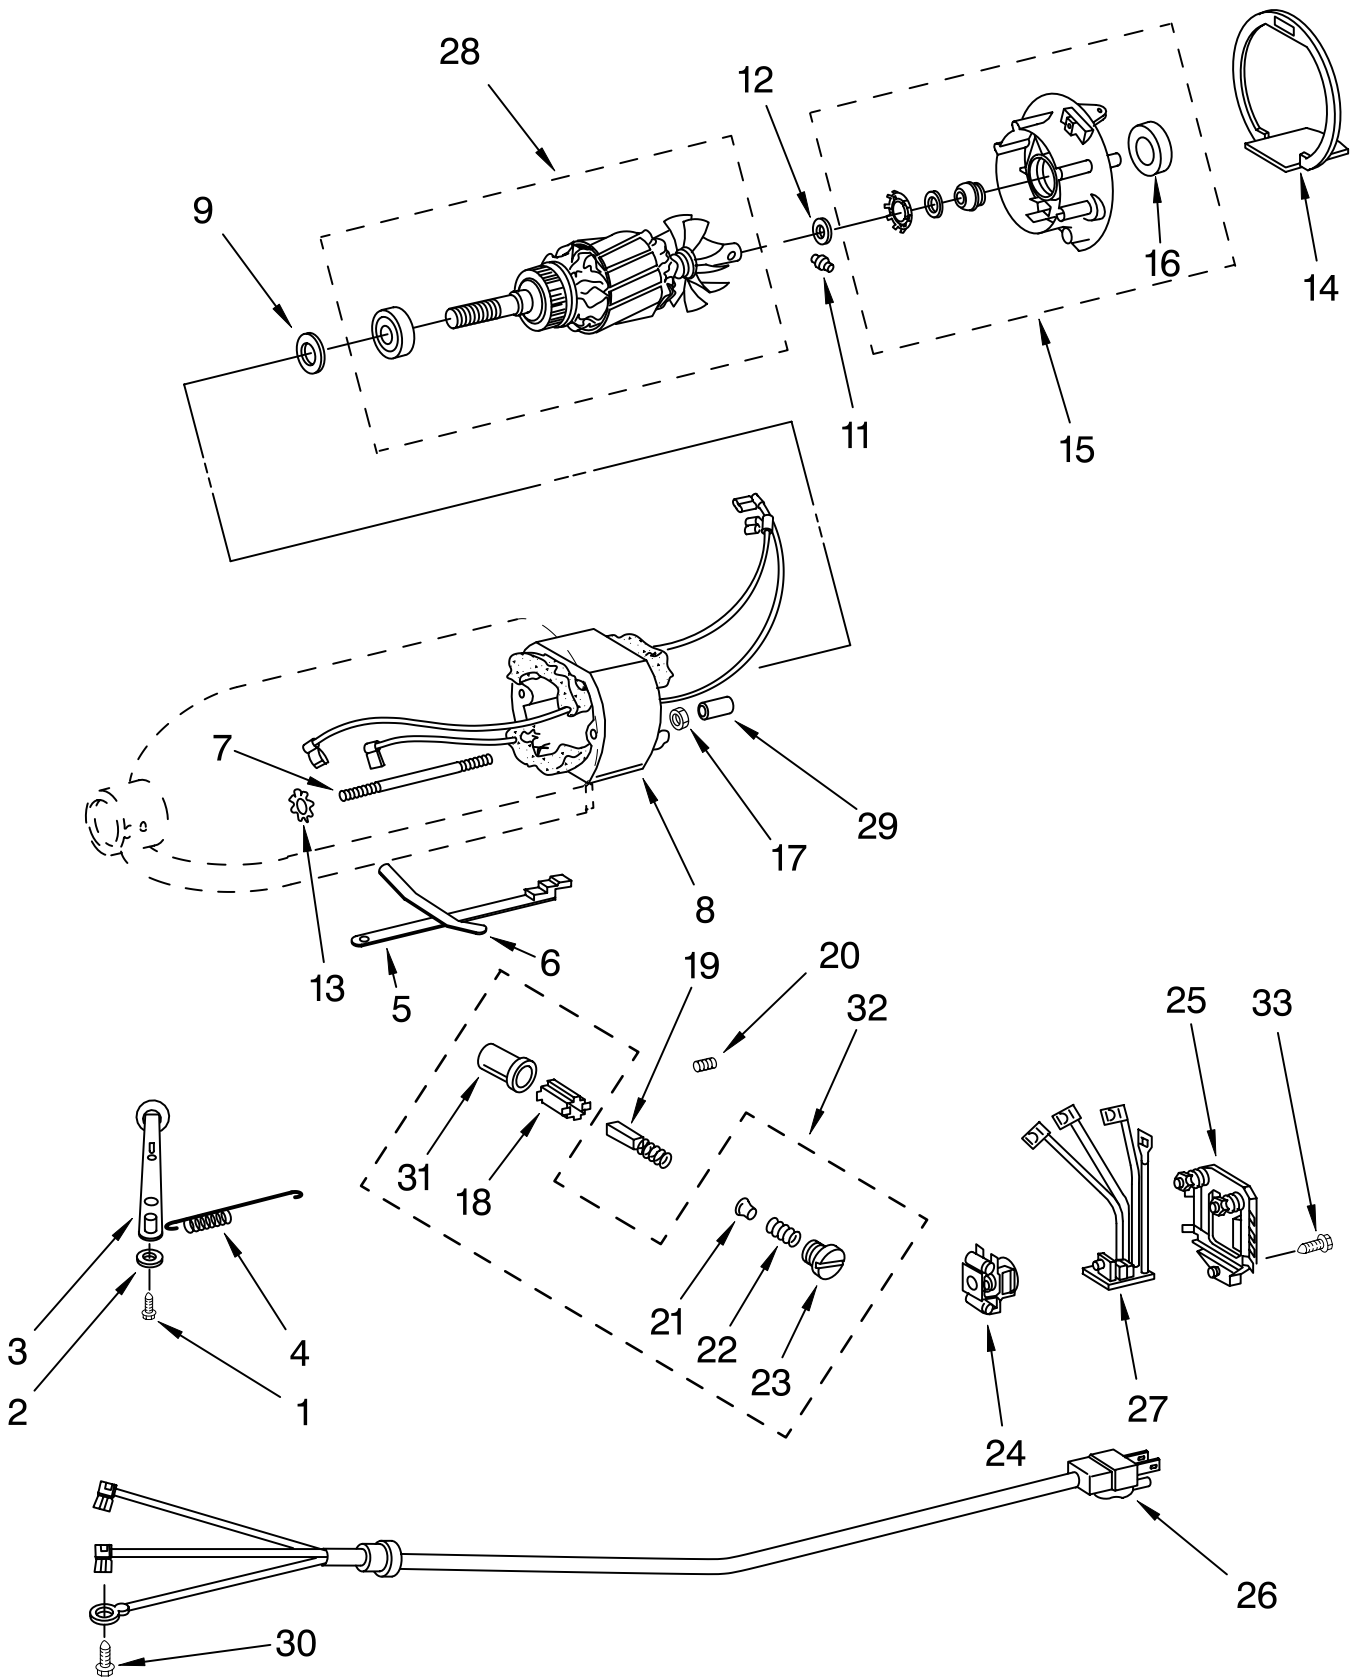

MOTOR AND CONTROL PARTS

FOR MODELS: KSM120_0

FOR ORDERING INFORMATION REFER TO PARTS PRICE LIST

MOTOR AND CONTROL PARTS

FOR MODELS: KSM120__0

Illus. No.	Part No.	DESCRIPTION
1	110679	Screw, Pivot
2	116241	Washer, Spring
3		Lever, Speed Control Assembly
	9709276	Black
4	3183680	Spring, Control Plate
5	3184176	Speed Link & Cam
6	240205	Spring, Flat
7	240769	Screw
8	9702695	Field Assembly
9	9704324	Washer, Bearing
11	16998	Stud, Governor Drive
12	3180162	Washer
13	W10068270	Washer
14	240775-1	Seal, End
15	3180526	Bracket, Bearing Asm.
16	3180238	Washer
17	8533905	Nut, Machine
18	240680	Insert, Brush Holder
19	9706416	Brush, Carbon
20	9707926	Screw, Set
21	116286	Cap, Spring Seat
22	116287	Spring, Cap
23		Cap, Brush Holder
	3184212	Black
24	17830	Governor Assembly
25	240904-2	Control Plate Assembly
26		Power Cord
	9701025	White
	9701026	Black
27	9706595	Phase Control Board Assembly
28	9708315	Armature & Bearing
29	4162634	Sleeve, Motor Stud
30	3184609	Screw, Ground
31	3179908	Housing, Brush Holder
32	4162546	Brush Holder
33	W10068260	Screw

FOR ORDERING INFORMATION REFER TO PARTS PRICE LIST