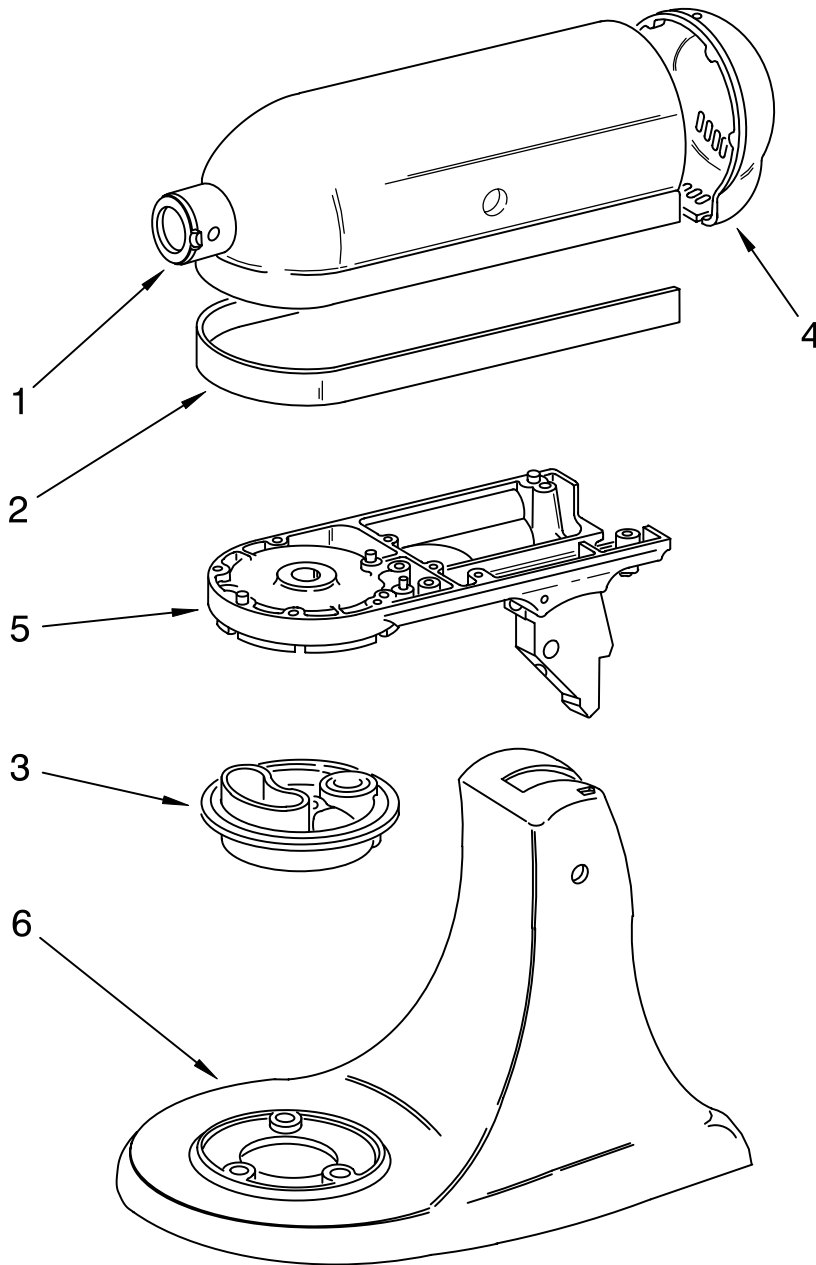

COLOR VARIATION PARTS

FOR MODELS: KSM120_0

Illus. No.	Part No.	DESCRIPTION

Colors Subject To Change.
Any Color Not Listed is
No Longer Available.
If Additional Colors Are Added,
This Page Will Be Updated.

1	240291-1	Motor Housing White
	240291-21	Empire Red
	240291-13	Onyx Black
	9704025	Metallic Chrome
2		Trim Band
	9706661	Black
3		Planetary
	240286-1	White
	240286-23	Empire Red
	240286-16	Onyx Black
	9706670	Metallic Chrome
4		End Cover
	240253-1	White
	240253-22	Empire Red
	240253-14	Onyx Black
	9704029	Metallic Chrome
5		Lower Gearcase
	240350-4	White
	240350-84	Empire Red
	240350-56	Onyx Black
	9706662	Metallic Chrome
6		Pedestal & Foot
	3179260	White
	9702304	Empire Red
	3179275	Onyx Black
	9706684	Metallic Chrome

FOR ORDERING INFORMATION REFER TO PARTS PRICE LIST