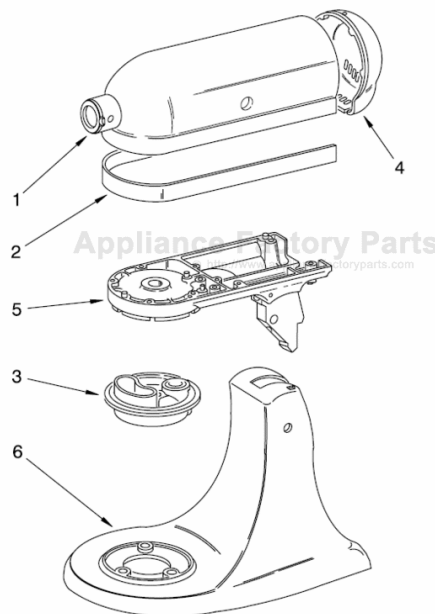

[Find Your KITCHENAID Mixer Parts - Select From 532 Models](#)

----- Manual continues below -----