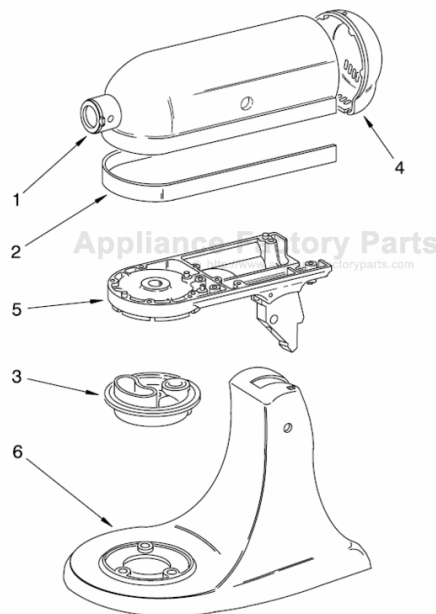

[Find Your KITCHENAID Mixer Parts - Select From 532 Models](#)

----- Manual continues below -----