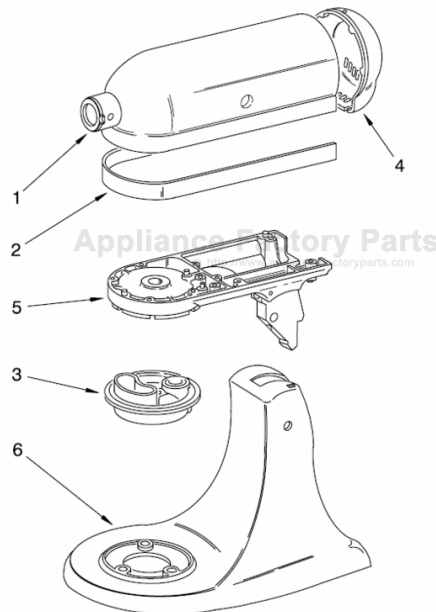

[Find Your KITCHENAID Mixer Parts - Select From 532 Models](#)

----- Manual continues below -----