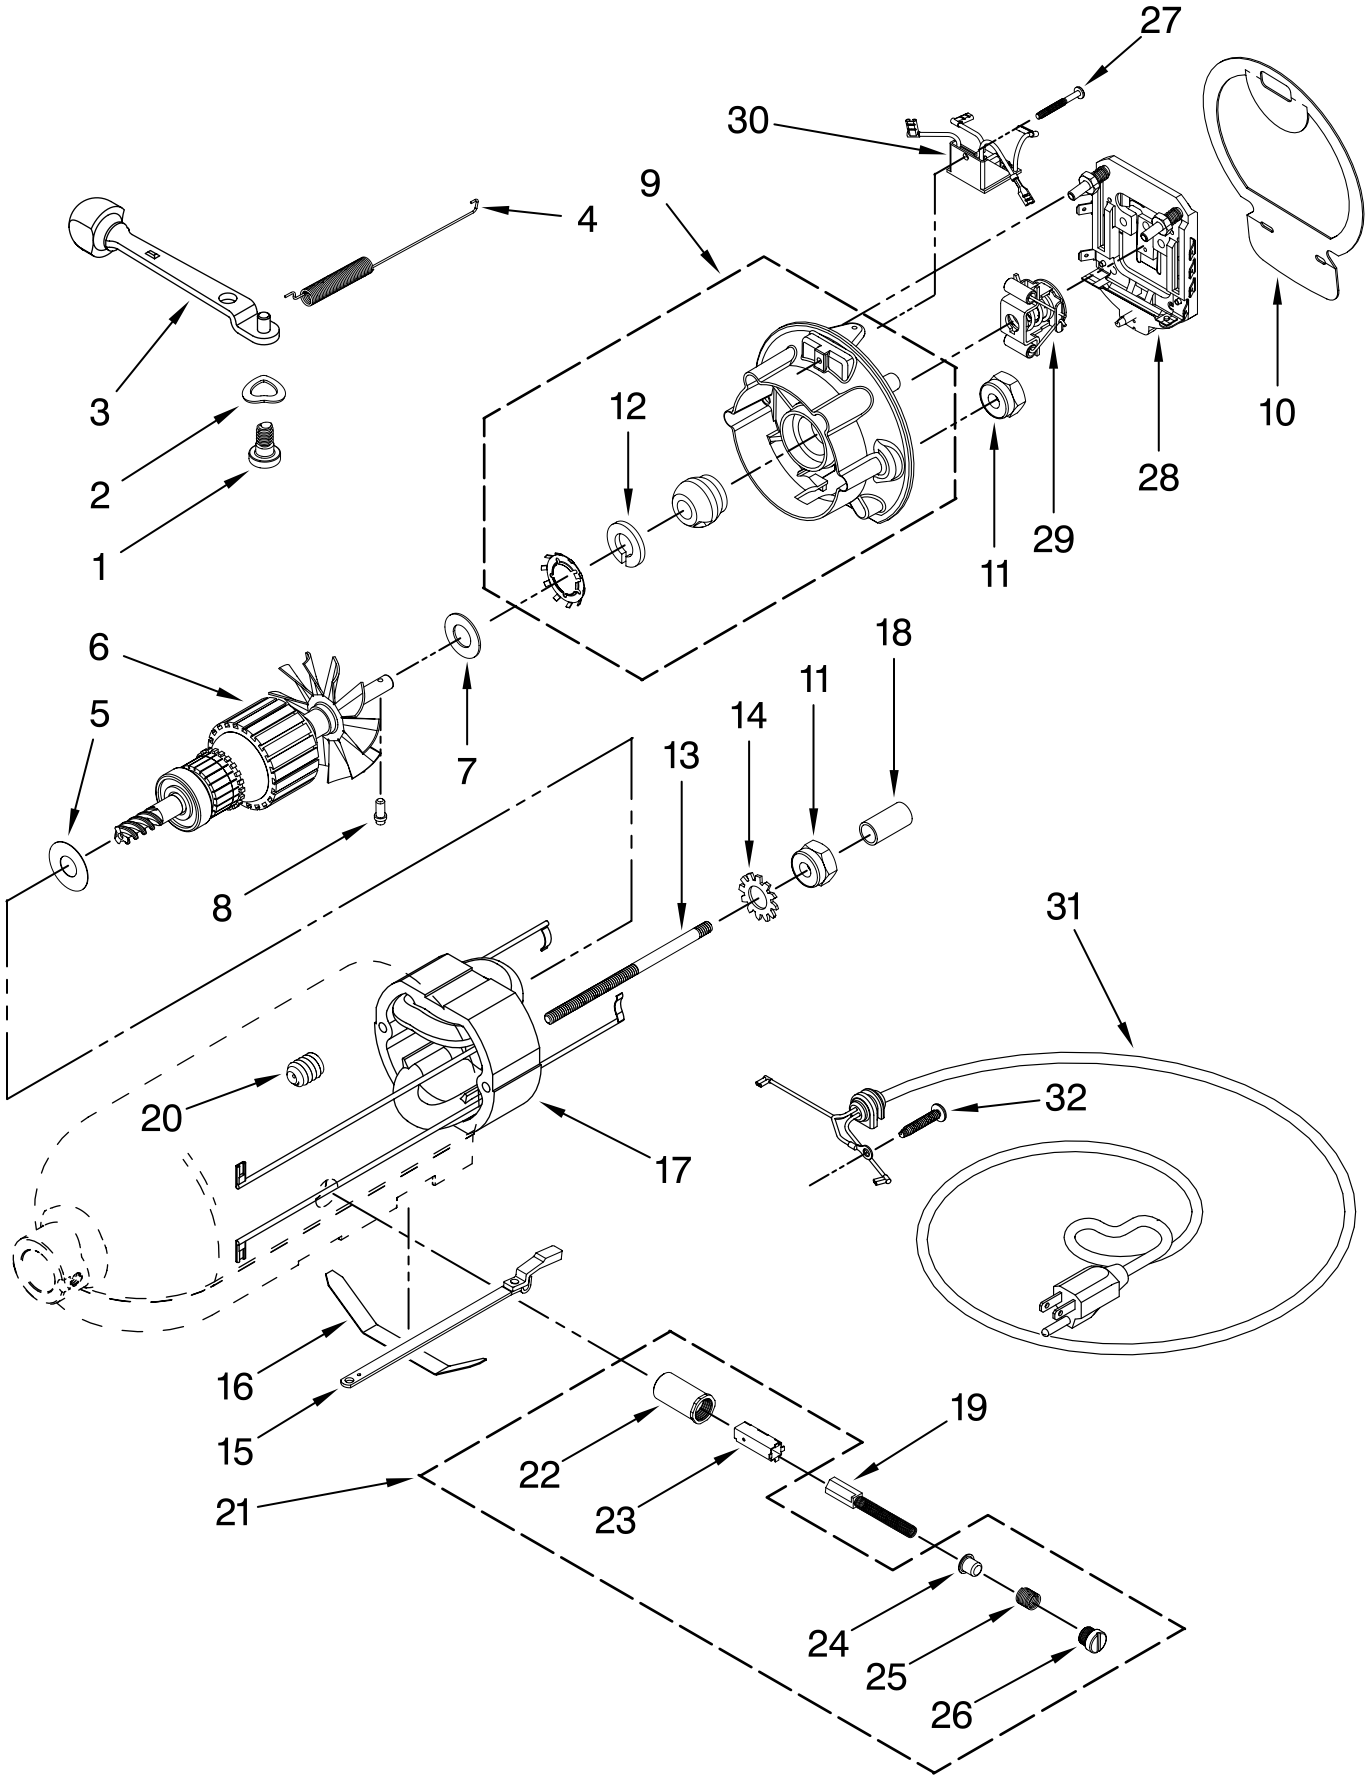

MOTOR AND CONTROL PARTS

For Models: KSM150PS_0, 4KSM150PS_0

FOR ORDERING INFORMATION REFER TO PARTS PRICE LIST

MOTOR AND CONTROL PARTS

For Models: KSM150PS__0, 4KSM150PS__0

Illus. No.	Part No.	DESCRIPTION
1	110679	Screw, Pivot
2	116241	Washer, Spring
3		Lever, Speed Control Assy
	9709276	Black
	3184194	White on White
	3184195	Almond Creme
4	3183680	Spring, Control Plate
5	9704324	Washer, Ball Bearing (Front)
6	9708315	Armature & Bearing
7	3180162	Washer
8	16998	Stud, Governor Drive
9	3180526	Bracket, Bearing Assembly
10	3184356	Seal, End
11	W10131078	Nut
12	3180238	Washer
13	240769	Screw
14	W10068270	Washer
15	3184176	Speed Link & Cam
16	240205	Spring, Flat
17	9702695	Field Assembly
18	4162634	Sleeve, Motor Stud
19	9706416	Brush, Carbon
20	9707926	Screw, Set
21	4162546	Brush Holder
22	3179908	Housing, Brush Holder
23	240680	Insert, Brush Holder
24	116286	Cap, Spring Seat
25	116287	Spring, Cap
26		Cap, Brush Holder
	3184212	Black
	3184211	White
	3184213	Almond Creme
27	W10068260	Screw
28	W10119326	Control Plate Assy
29	17830	Governor Assembly
30	9706595	Phase Control Brd
31		Cord, Power
	W10164882	White
	W10164883	Black
32	3184609	Screw, Self Tap

FOR ORDERING INFORMATION REFER TO PARTS PRICE LIST