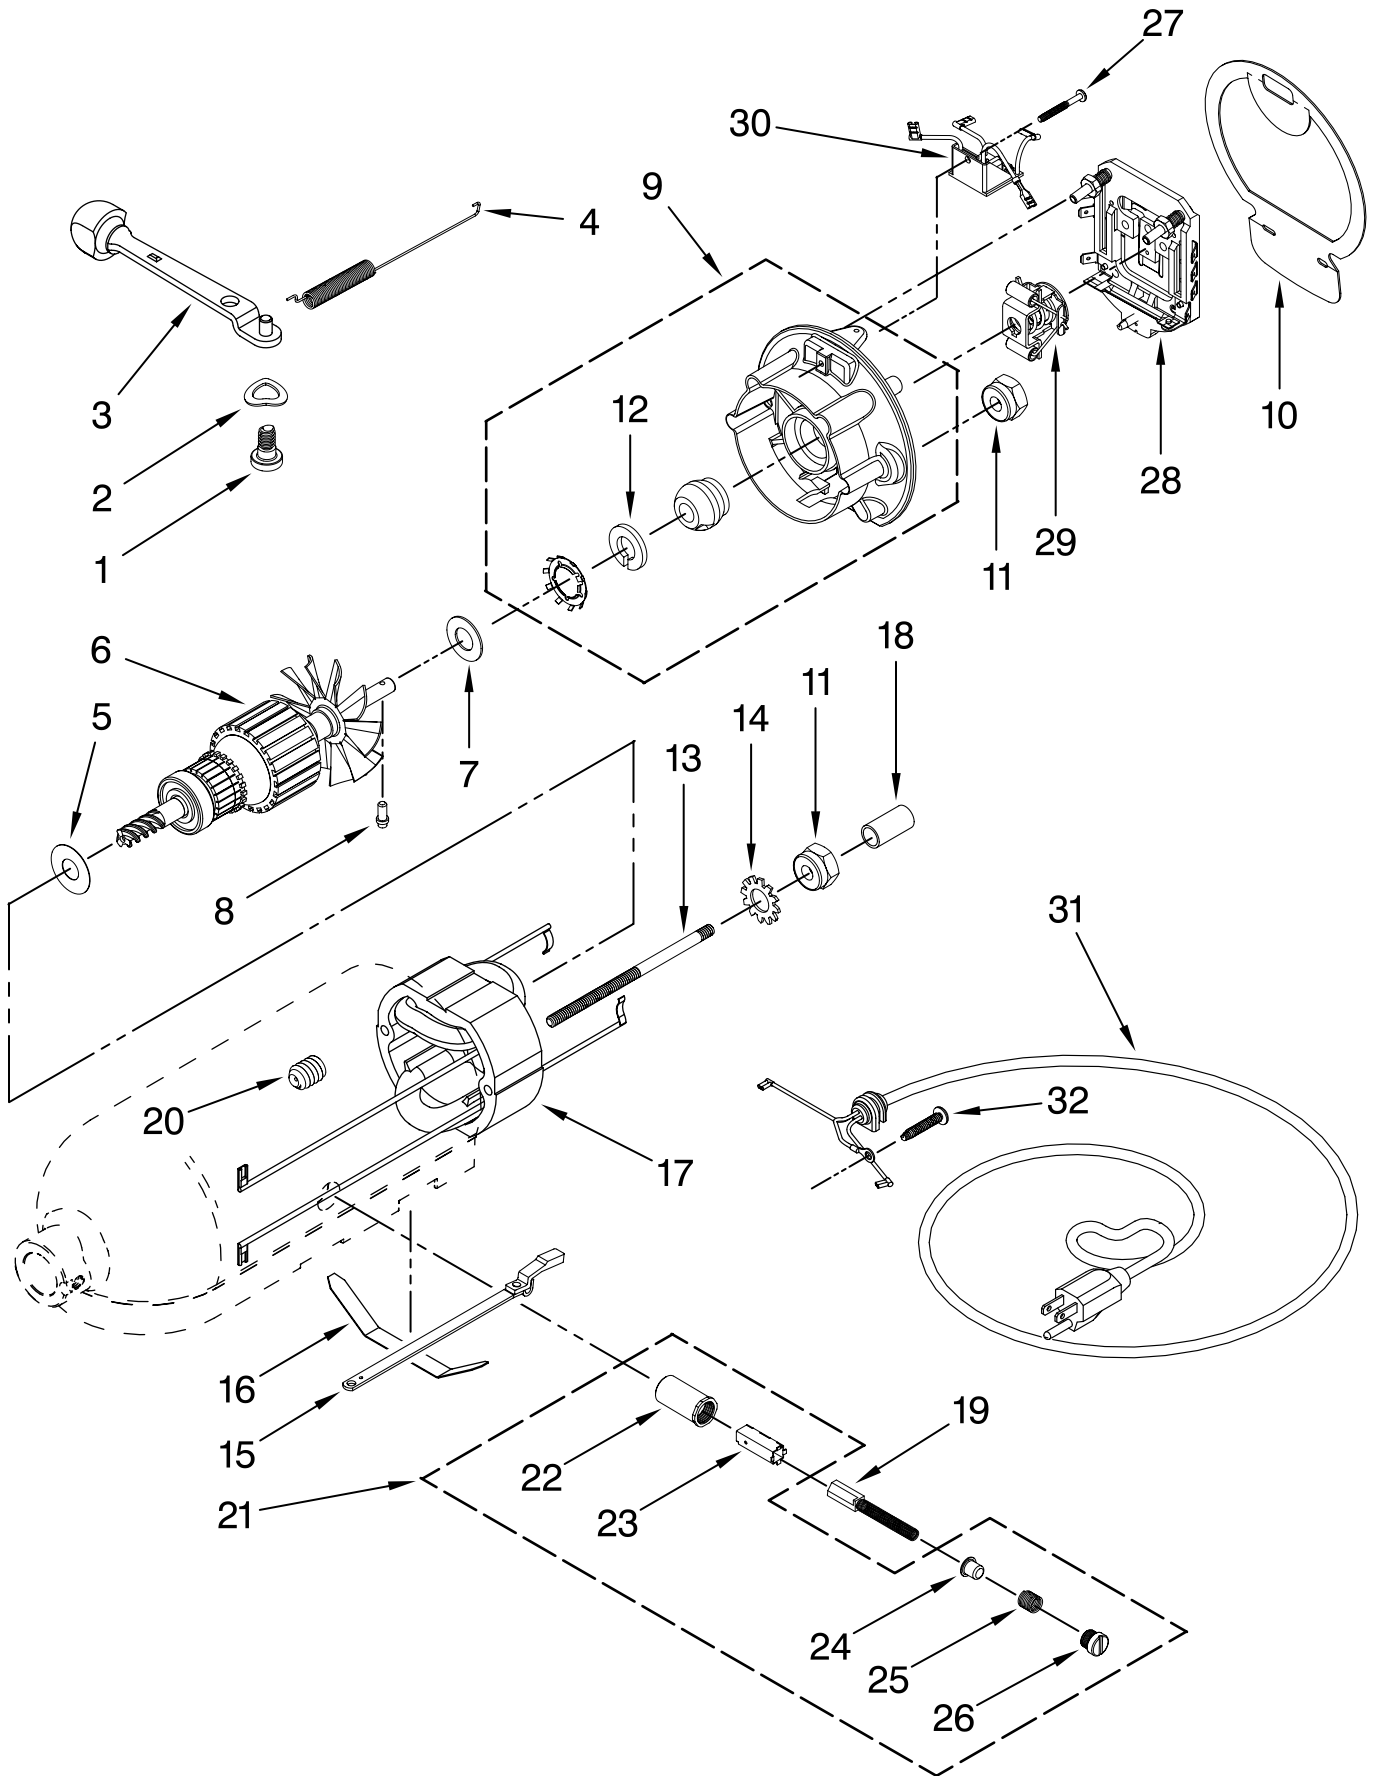

MOTOR AND CONTROL PARTS

For Models: KSM150PS__0, 4KSM150PS__0

FOR ORDERING INFORMATION REFER TO PARTS PRICE LIST

MOTOR AND CONTROL PARTS

For Models: KSM150PS__0, 4KSM150PS__0

Illus. No.	Part No.	DESCRIPTION
1	110679	Screw, Pivot
2	116241	Washer, Spring
3		Lever, Speed Control Assy
	9709276	Black
	3184194	White on White
	3184195	Almond Creme
4	3183680	Spring, Control Plate
5	9704324	Washer, Ball Bearing (Front)
6	9708315	Armature & Bearing
7	3180162	Washer
8	16998	Stud, Governor Drive
9	3180526	Bracket, Bearing Assembly
10	3184356	Seal, End
11	W10131078	Nut
12	3180238	Washer
13	240769	Screw
14	W10068270	Washer
15	3184176	Speed Link & Cam
16	240205	Spring, Flat
17	9702695	Field Assembly
18	4162634	Sleeve, Motor Stud
19	9706416	Brush, Carbon
20	9707926	Screw, Set
21	4162546	Brush Holder
22	3179908	Housing, Brush Holder
23	240680	Insert, Brush Holder
24	116286	Cap, Spring Seat
25	116287	Spring, Cap
26		Cap, Brush Holder
	3184212	Black
	3184211	White
	3184213	Almond Creme
27	W10068260	Screw
28	W10119326	Control Plate Assy
29	17830	Governor Assembly
30	9706595	Phase Control Brd
31		Cord, Power
	W10164882	White
	W10164883	Black
32	3184609	Screw, Self Tap

FOR ORDERING INFORMATION REFER TO PARTS PRICE LIST