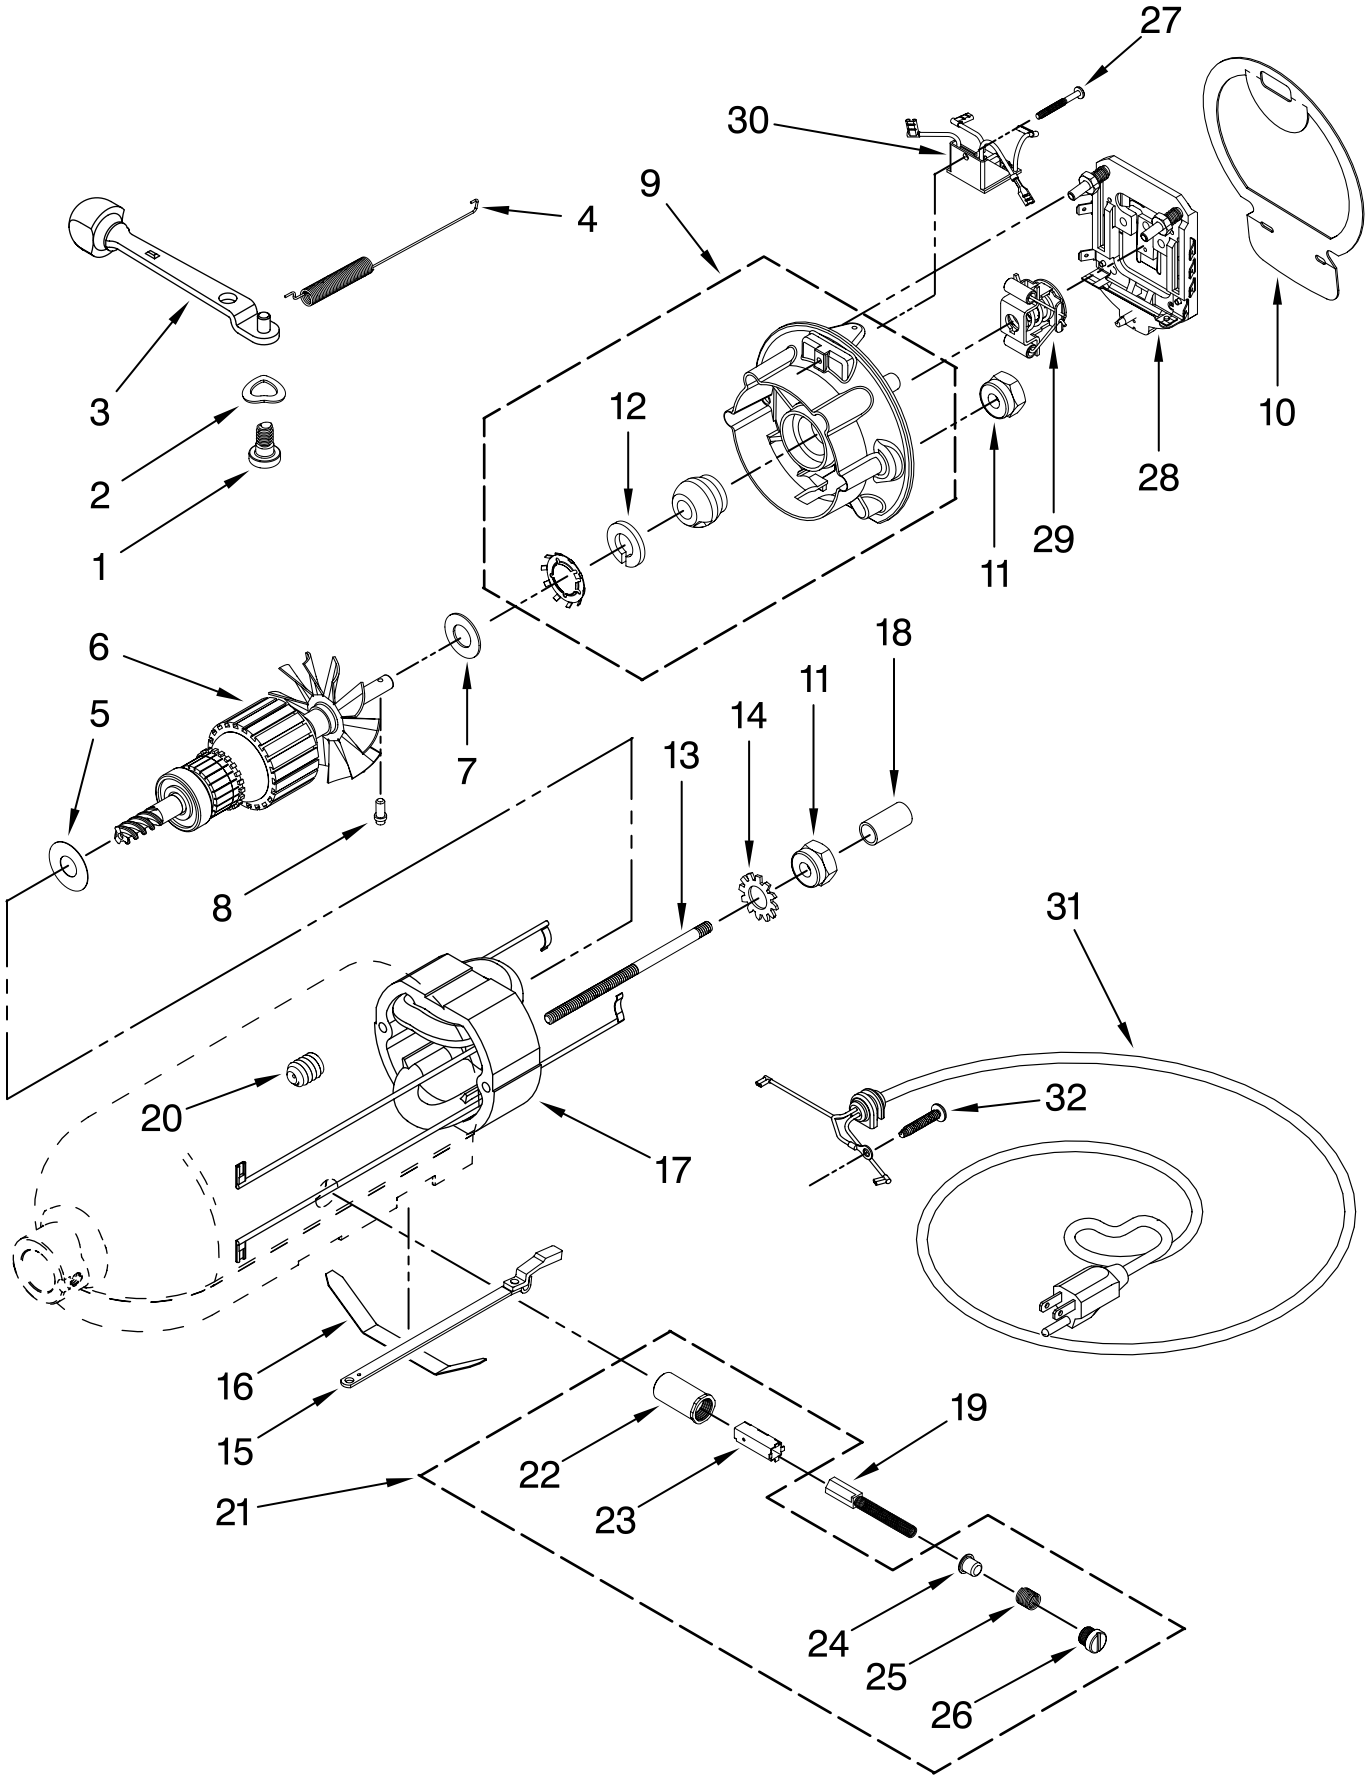

MOTOR AND CONTROL PARTS

For Models: KSM150PS__0, 4KSM150PS__0

FOR ORDERING INFORMATION REFER TO PARTS PRICE LIST

MOTOR AND CONTROL PARTS

For Models: KSM150PS__0, 4KSM150PS__0

Illus. No.	Part No.	DESCRIPTION
1	110679	Screw, Pivot
2	116241	Washer, Spring
3		Lever, Speed Control Assy
	9709276	Black
	3184194	White on White
	3184195	Almond Creme
4	3183680	Spring, Control Plate
5	9704324	Washer, Ball Bearing (Front)
6	9708315	Armature & Bearing
7	3180162	Washer
8	16998	Stud, Governor Drive
9	3180526	Bracket, Bearing Assembly
10	3184356	Seal, End
11	W10131078	Nut
12	3180238	Washer
13	240769	Screw
14	W10068270	Washer
15	3184176	Speed Link & Cam
16	240205	Spring, Flat
17	9702695	Field Assembly
18	4162634	Sleeve, Motor Stud
19	9706416	Brush, Carbon
20	9707926	Screw, Set
21	4162546	Brush Holder
22	3179908	Housing, Brush Holder
23	240680	Insert, Brush Holder
24	116286	Cap, Spring Seat
25	116287	Spring, Cap
26		Cap, Brush Holder
	3184212	Black
	3184211	White
	3184213	Almond Creme
27	W10068260	Screw
28	W10119326	Control Plate Assy
29	17830	Governor Assembly
30	9706595	Phase Control Brd
31		Cord, Power
	W10164882	White
	W10164883	Black
32	3184609	Screw, Self Tap

FOR ORDERING INFORMATION REFER TO PARTS PRICE LIST