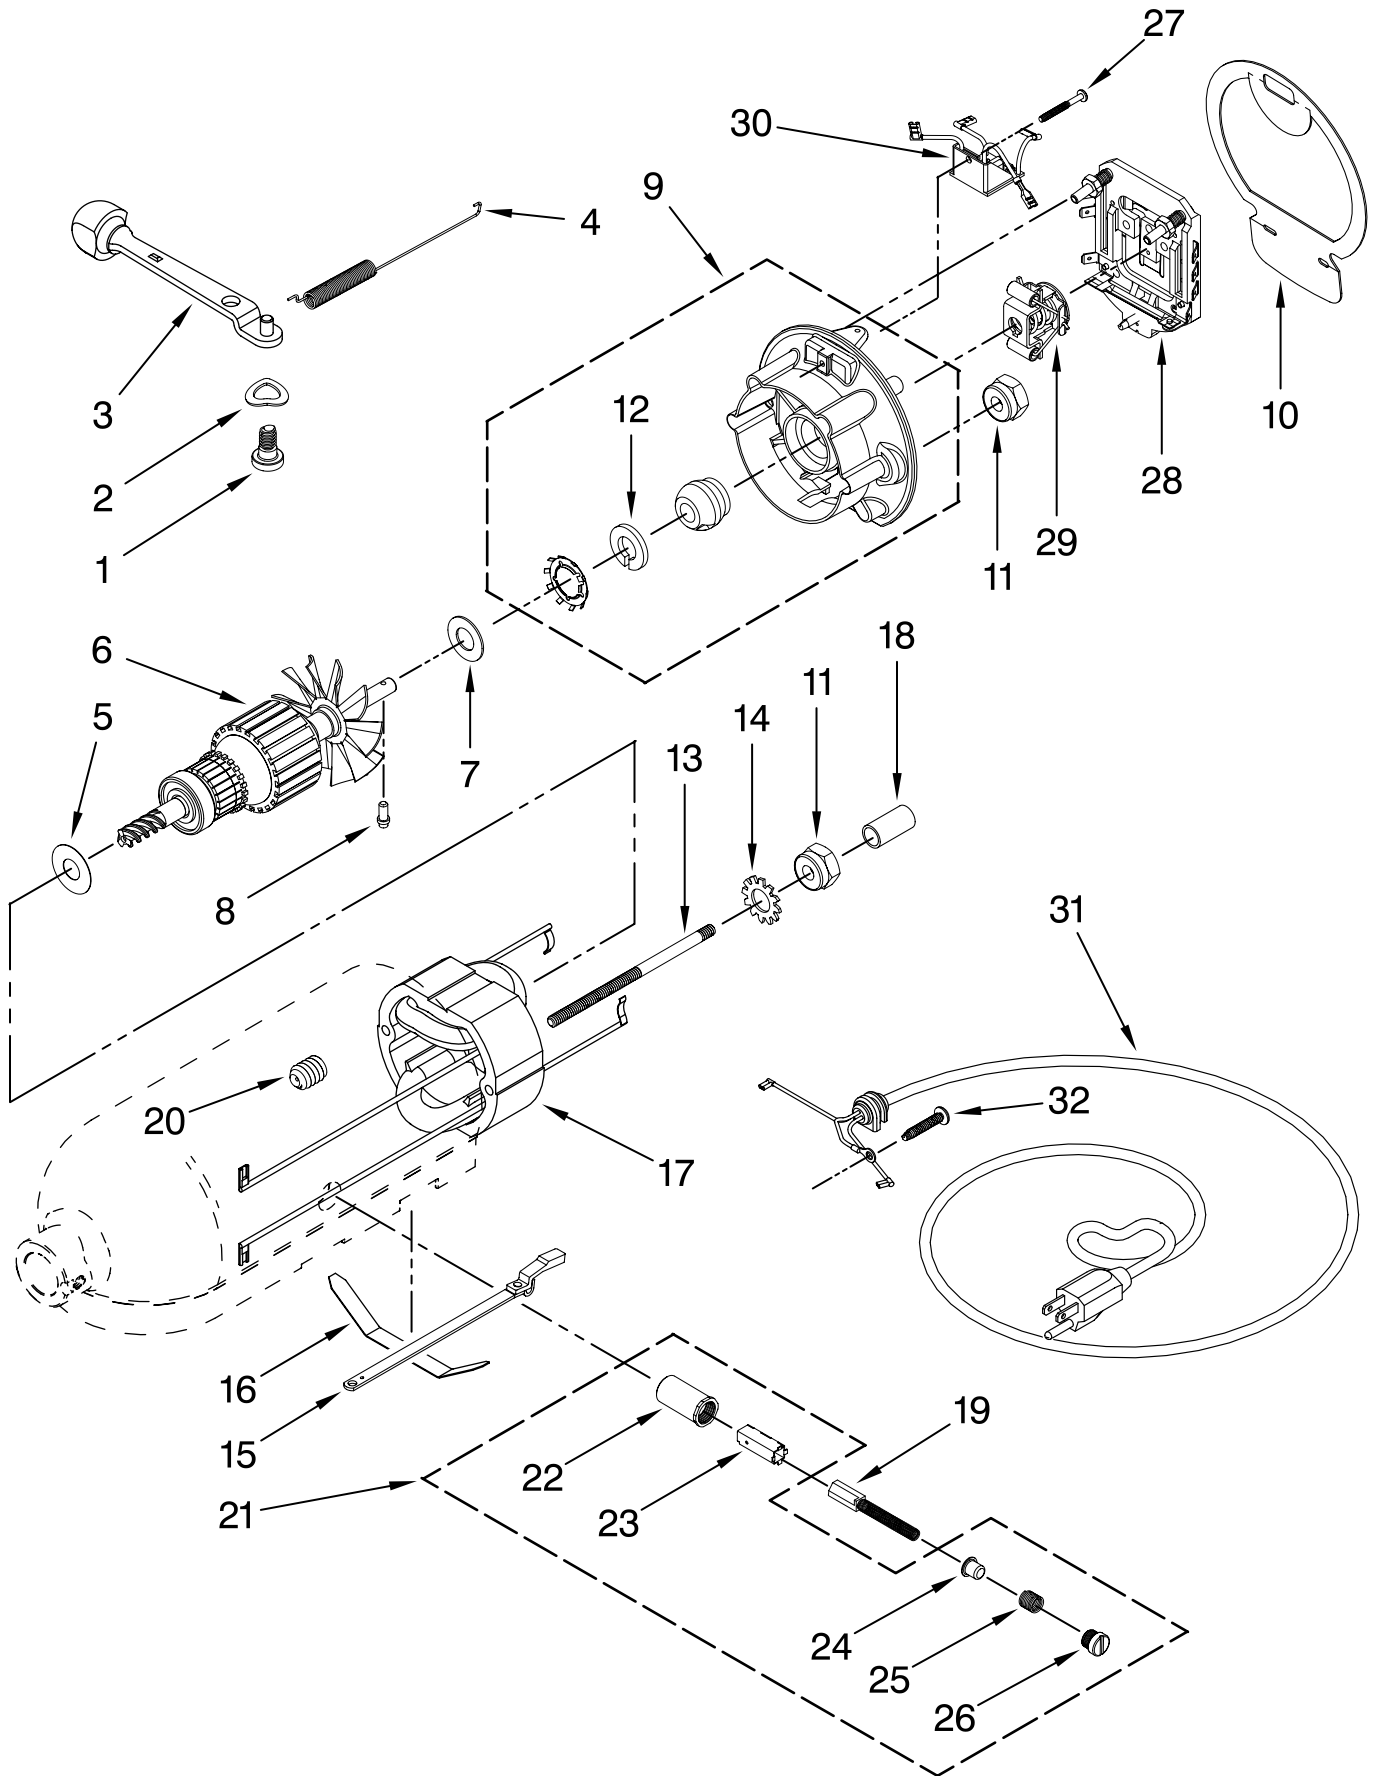

MOTOR AND CONTROL PARTS

For Models: KSM150PS__0, 4KSM150PS__0

FOR ORDERING INFORMATION REFER TO PARTS PRICE LIST

MOTOR AND CONTROL PARTS

For Models: KSM150PS__0, 4KSM150PS__0

Illus. No.	Part No.	DESCRIPTION
1	110679	Screw, Pivot
2	116241	Washer, Spring
3		Lever, Speed Control Assy
	9709276	Black
	3184194	White on White
	3184195	Almond Creme
4	3183680	Spring, Control Plate
5	9704324	Washer, Ball Bearing (Front)
6	9708315	Armature & Bearing
7	3180162	Washer
8	16998	Stud, Governor Drive
9	3180526	Bracket, Bearing Assembly
10	3184356	Seal, End
11	W10131078	Nut
12	3180238	Washer
13	240769	Screw
14	W10068270	Washer
15	3184176	Speed Link & Cam
16	240205	Spring, Flat
17	9702695	Field Assembly
18	4162634	Sleeve, Motor Stud
19	9706416	Brush, Carbon
20	9707926	Screw, Set
21	4162546	Brush Holder
22	3179908	Housing, Brush Holder
23	240680	Insert, Brush Holder
24	116286	Cap, Spring Seat
25	116287	Spring, Cap
26		Cap, Brush Holder
	3184212	Black
	3184211	White
	3184213	Almond Creme
27	W10068260	Screw
28	W10119326	Control Plate Assy
29	17830	Governor Assembly
30	9706595	Phase Control Brd
31		Cord, Power
	W10164882	White
	W10164883	Black
32	3184609	Screw, Self Tap

FOR ORDERING INFORMATION REFER TO PARTS PRICE LIST