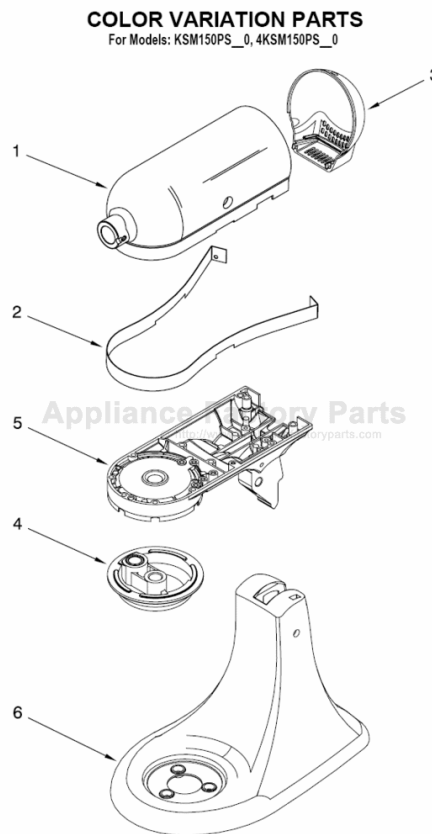

[Find Your KITCHENAID Mixer Parts - Select From 532 Models](#)

----- Manual continues below -----