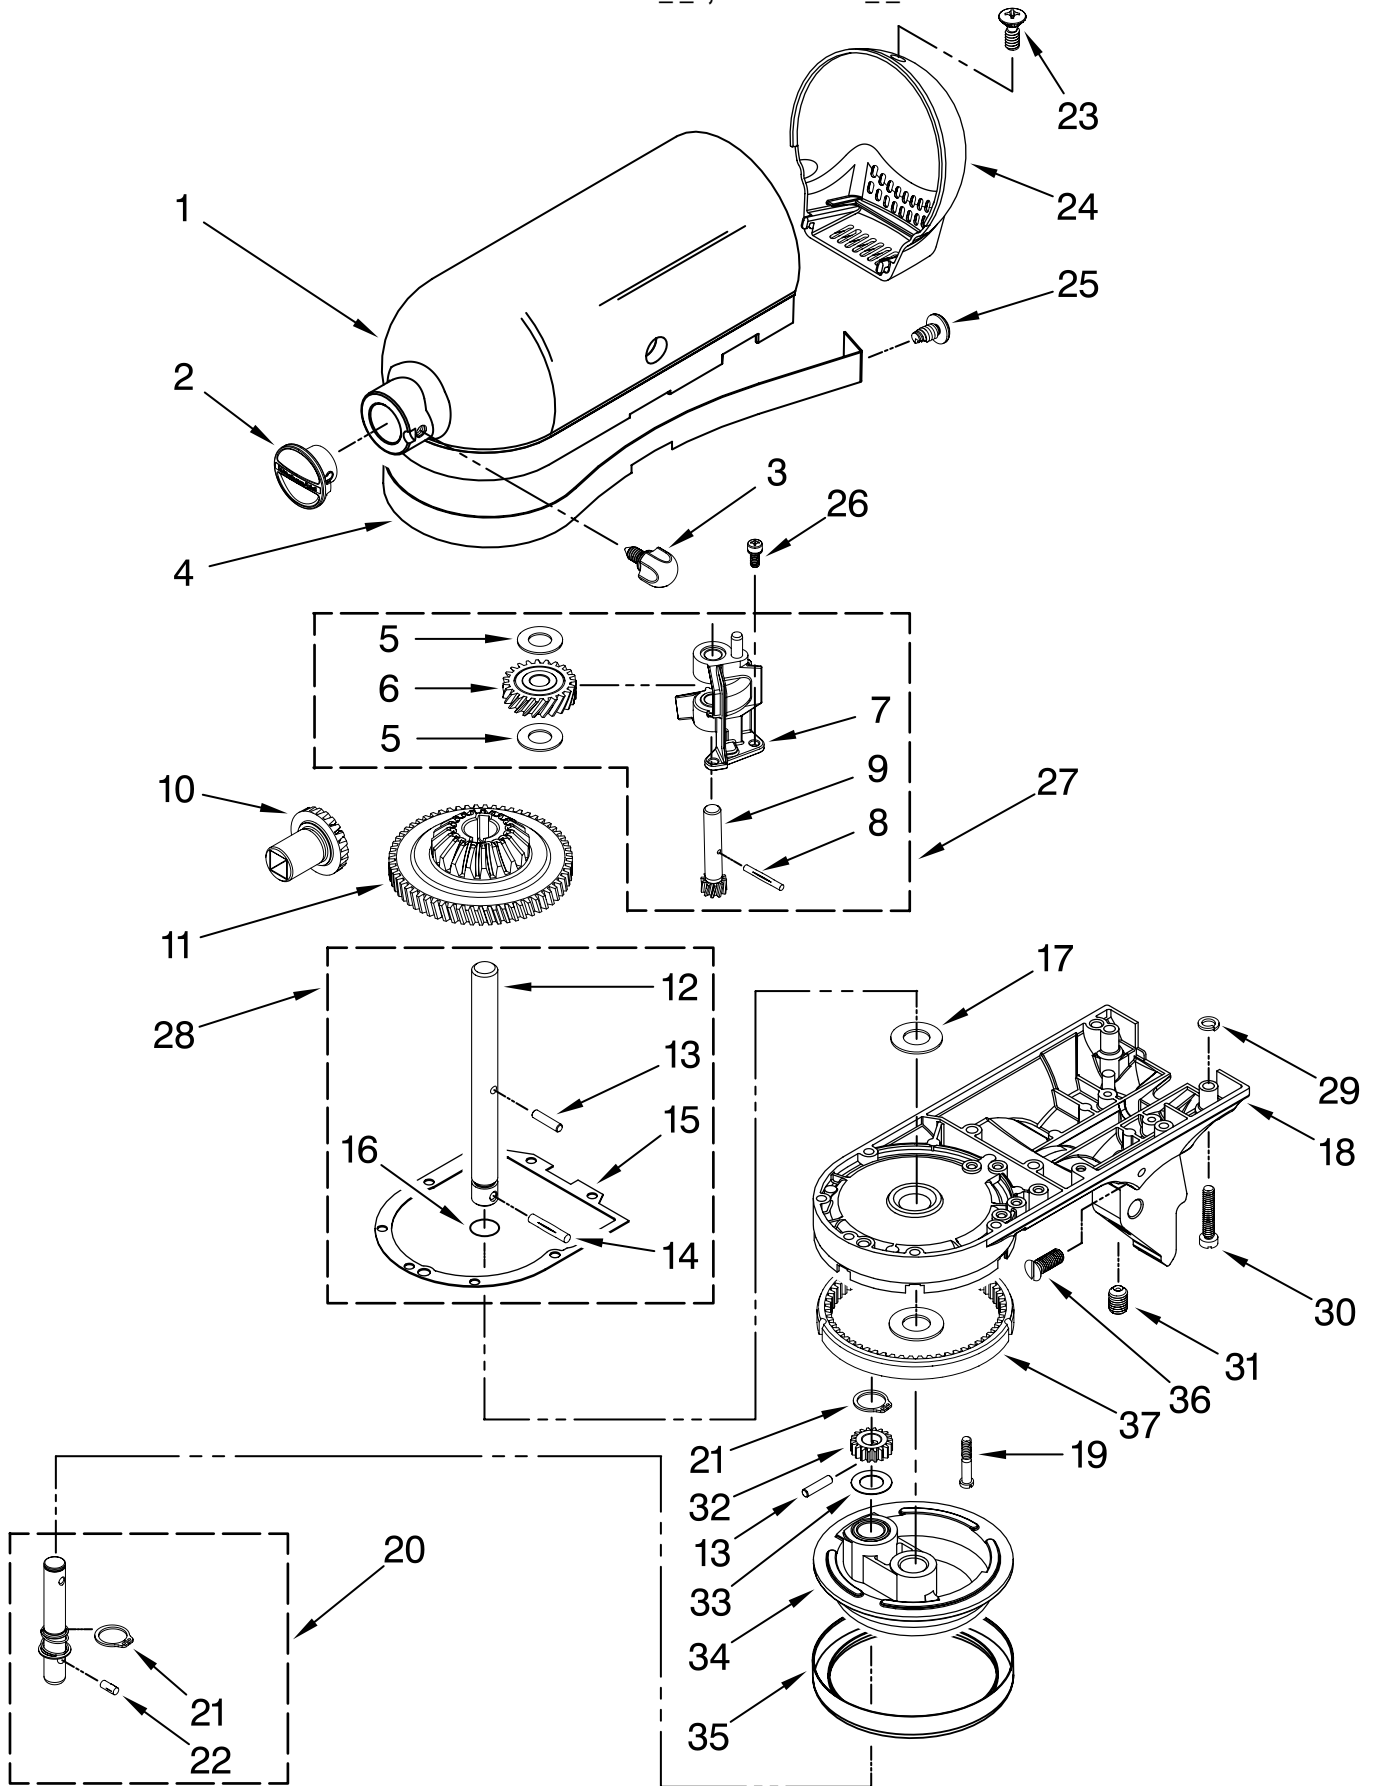

CASE, GEARING AND PLANETARY UNIT

For Models: KSM150PS__0, 4KSM150PS__0

FOR ORDERING INFORMATION REFER TO PARTS PRICE LIST

CASE, GEARING AND PLANETARY UNIT

For Models: KSM150PS__0, 4KSM150PS__0

Illus. No.	Part No.	DESCRIPTION
1	**	Gearcase Motor Housing
2		Cap, Attachment Hub
	242765-2	Chrome
	242765-4	White
	242765-5	Almond Creme
3		Thumb Screw
	9709194	Black
	240374-2	White (Storm Gray)
	240374-3	Buff
4	**	Band, Trim
5	3180161	Washer
6	W10112253	Worm Gear
7	240308	Worm Gear Bracket And Bearing
8	9705444	Pin
9	240210-2	Shaft & Pinion
10	9705130	Gear, Attachment Hub Level
11	9709627	Bevel Pinion Center Gear
12	240026	Shaft, Vertical Center
13	240018-1	Pin (Vertical Center Shaft)
14	9705443	Pin, Groove
15	4162324	Gasket, Transmissn
16	67500-55	O-Ring
17	3180163	Washer
18	**	Lower Gear Case
19	103994	Screw
20	4176067	Agitator Shaft
21	9703438	Ring
22	9704677	Pin, Groove
23	4162914	Screw
24	**	Cover, End
25	311932	Screw
26	3400022	Screw
27	240309-2	Worm Gear Bracket and Gear
28	4160474	Center Shaft & O-Ring
29	8533914	Washer, Spring Lock
30	3400025	Screw
31	3400203	Screw, Set
32	9703903	Pinion, Gear Agitator Shaft
33	9706090	Washer
34	**	Planetary
35	240285	Ring, Planetary Drip
36	89411	Screw, Adjusting
37	9703904	Gear, Internal

**Refer to Pages 2 thru 4

FOR ORDERING INFORMATION REFER TO PARTS PRICE LIST