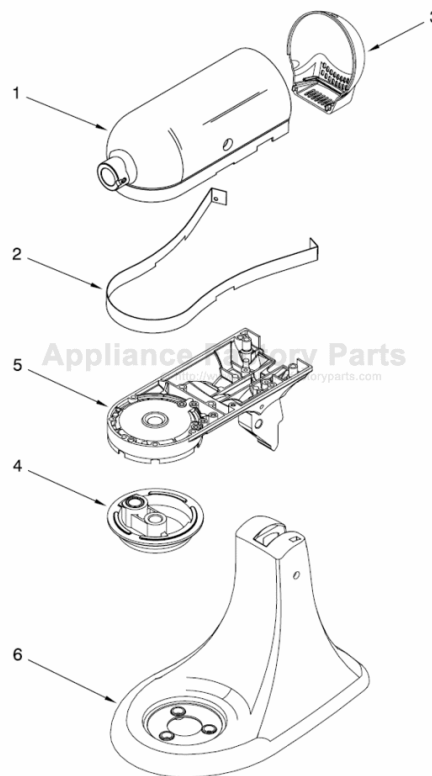

[Find Your KITCHENAID Mixer Parts - Select From 532 Models](#)

----- Manual continues below -----

PARTS LIST

for

KitchenAid®

5 QT. STAND MIXER

ARTISAN TILT HEAD

MODELS:

For Models: KSM150PS__0, 4KSM150PS__0

Illus. No.	Part No.	DESCRIPTION
1	110679	Screw, Pivot
2	116241	Washer, Spring
3		Lever, Speed Control Assy
	9709276	Black
	3184194	White on White
	3184195	Almond Creme
4	3183680	Spring, Control Plate
5	9704324	Washer, Ball Bearing (Front)
6	9708315	Armature & Bearing
7	3180162	Washer
8	16998	Stud, Governor Drive
9	3180526	Bracket, Bearing Assembly
10	3184356	Seal, End
11	W10131078	Nut
12	3180238	Washer
13	240769	Screw
14	W10068270	Washer
15	3184176	Speed Link & Cam
16	240205	Spring, Flat
17	9702695	Field Assembly
18	4162634	Sleeve, Motor Stud
19	9706416	Brush, Carbon
20	9707926	Screw, Set
21	4162546	Brush Holder
22	3179908	Housing, Brush Holder
23	240680	Insert, Brush Holder
24	116286	Cap, Spring Seat
25	116287	Spring, Cap
26		Cap, Brush Holder
	3184212	Black
	3184211	White
	3184213	Almond Creme
27	W10068260	Screw
28	W10119326	Control Plate Assy
29	17830	Governor Assembly
30	9706595	Phase Control Brd
31		Cord, Power
	W10164882	White
	W10164883	Black
32	3184609	Screw, Self Tap