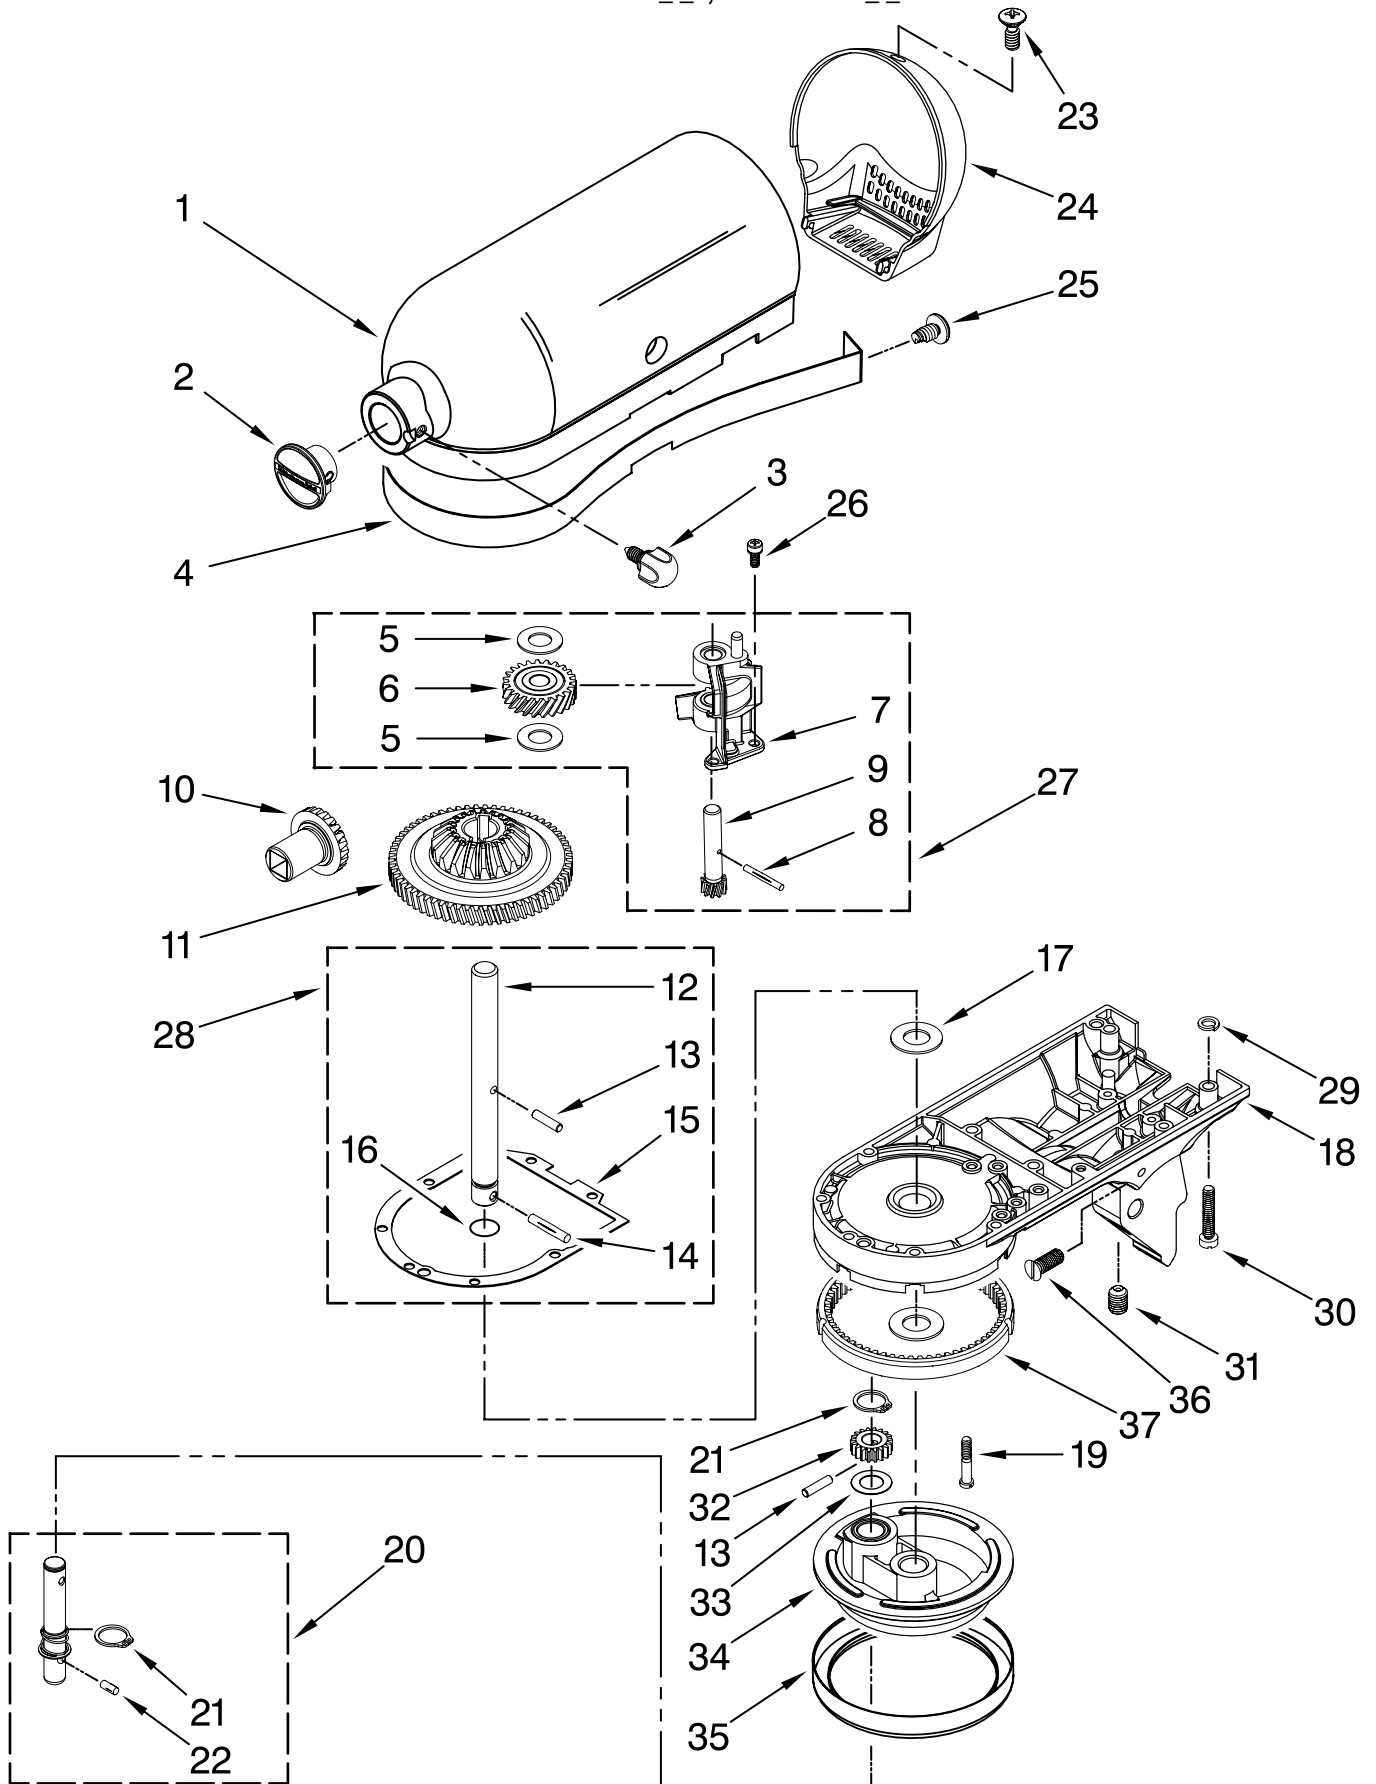

CASE, GEARING AND PLANETARY UNIT

For Models: KSM150PS__0, 4KSM150PS__0

FOR ORDERING INFORMATION REFER TO PARTS PRICE LIST

CASE, GEARING AND PLANETARY UNIT

For Models: KSM150PS__0, 4KSM150PS__0

Illus. No.	Part No.	DESCRIPTION
1	**	Gearcase Motor Housing
2		Cap, Attachment Hub
	242765-2	Chrome
	242765-4	White
	242765-5	Almond Creme
3		Thumb Screw
	9709194	Black
	240374-2	White (Storm Gray)
	240374-3	Buff
4	**	Band, Trim
5	3180161	Washer
6	W10112253	Worm Gear
7	240308	Worm Gear Bracket And Bearing
8	9705444	Pin
9	240210-2	Shaft & Pinion
10	9705130	Gear, Attachment Hub Level
11	9709627	Bevel Pinion Center Gear
12	240026	Shaft, Vertical Center
13	240018-1	Pin (Vertical Center Shaft)
14	9705443	Pin, Groove
15	4162324	Gasket, Transmissn
16	67500-55	O-Ring
17	3180163	Washer
18	**	Lower Gear Case
19	103994	Screw
20	4176067	Agitator Shaft
21	9703438	Ring
22	9704677	Pin, Groove
23	4162914	Screw
24	**	Cover, End
25	311932	Screw
26	3400022	Screw
27	240309-2	Worm Gear Bracket and Gear
28	4160474	Center Shaft & O-Ring
29	8533914	Washer, Spring Lock
30	3400025	Screw
31	3400203	Screw, Set
32	9703903	Pinion, Gear Agitator Shaft
33	9706090	Washer
34	**	Planetary
35	240285	Ring, Planetary Drip
36	89411	Screw, Adjusting
37	9703904	Gear, Internal

**Refer to Pages 2 thru 4

FOR ORDERING INFORMATION REFER TO PARTS PRICE LIST