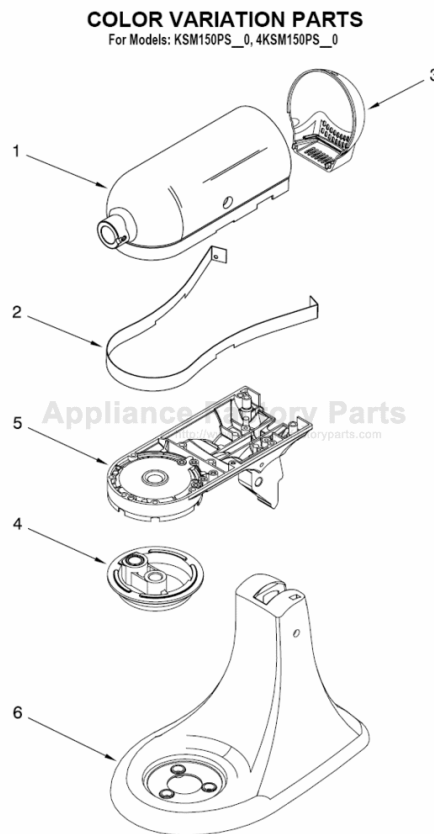

[Find Your KITCHENAID Mixer Parts - Select From 532 Models](#)

----- Manual continues below -----