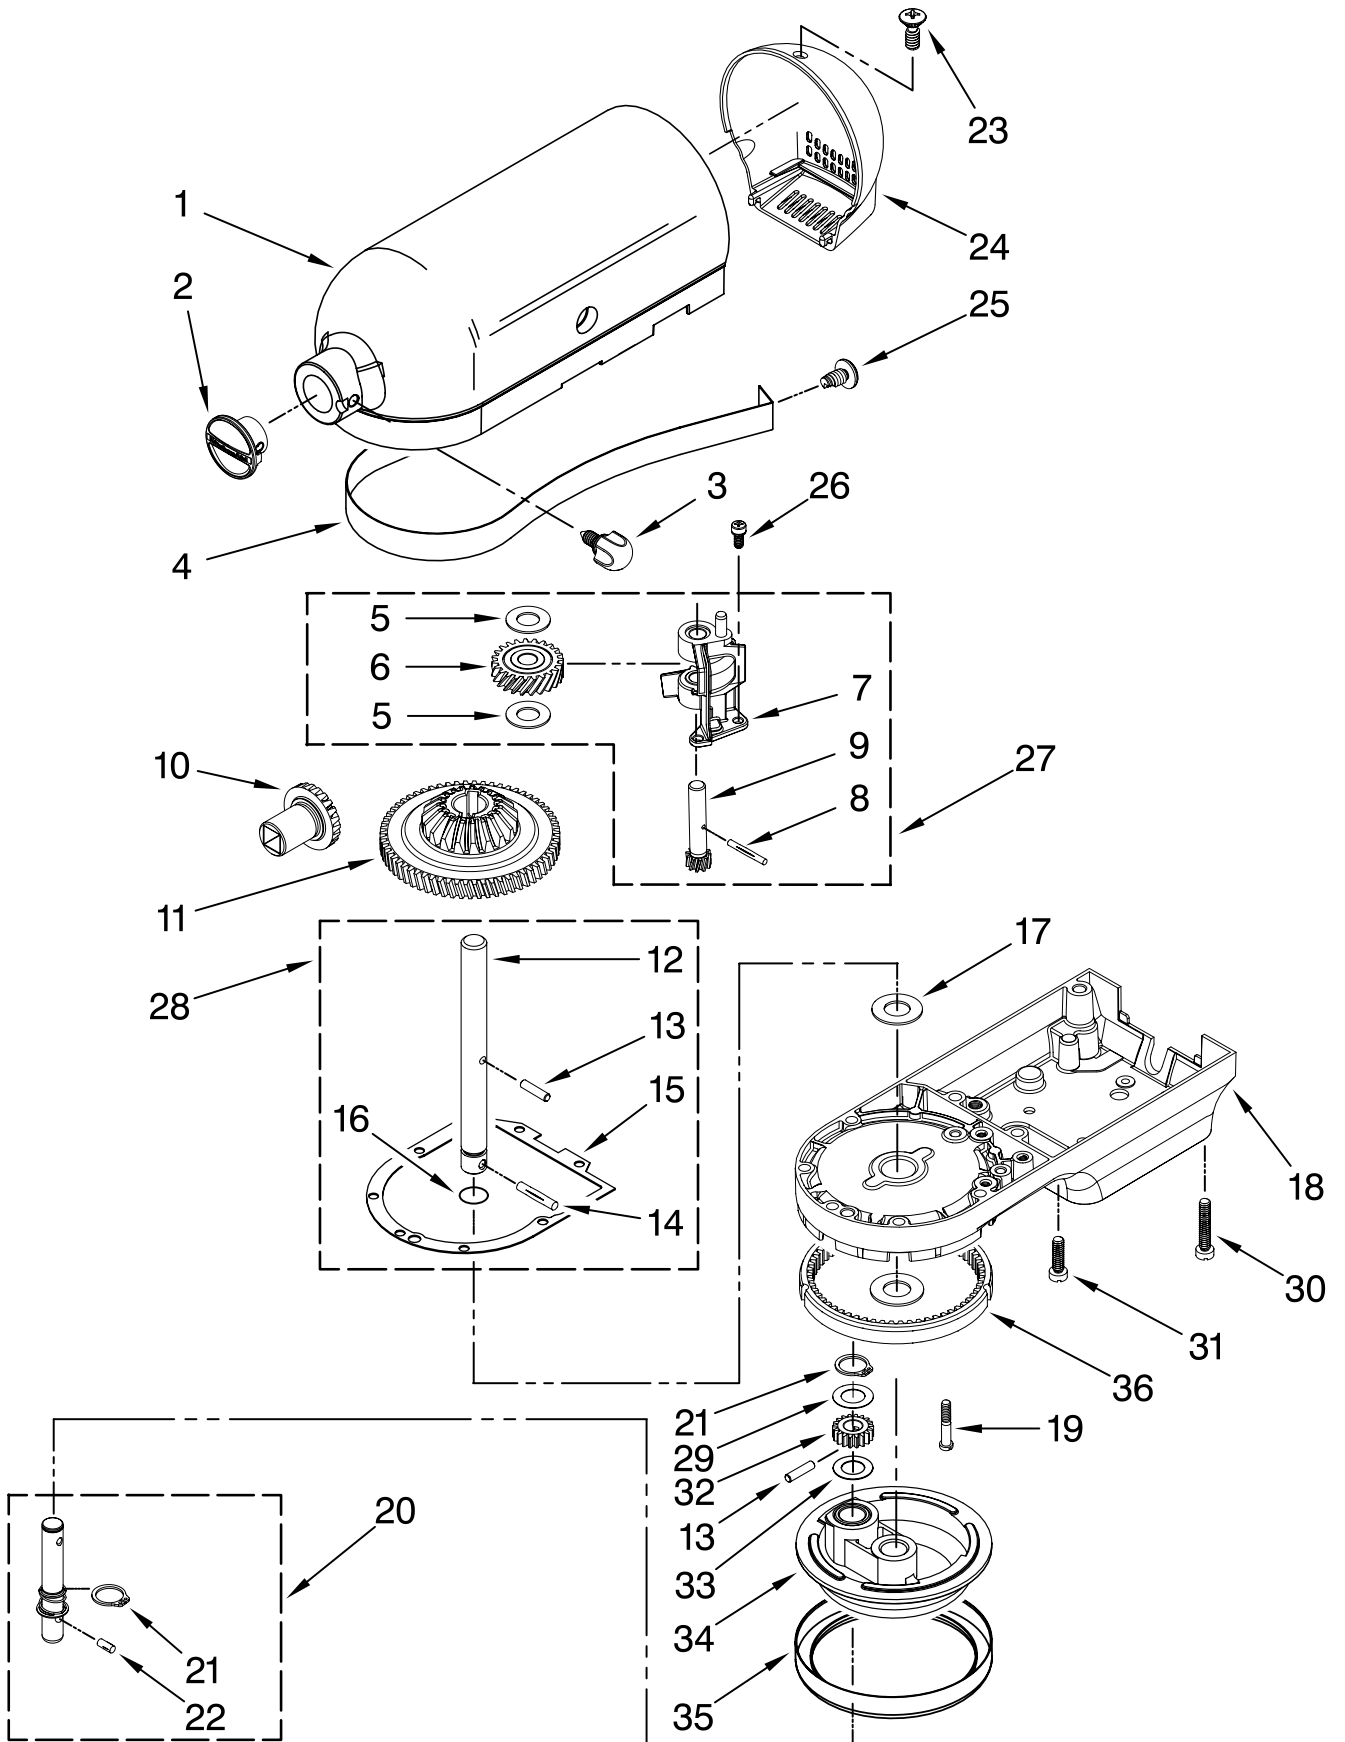

FOR ORDERING INFORMATION REFER TO PARTS PRICE LIST

COLOR VARIATION PARTS

For Models: KSM450__0

Illus. No.	Part No.	DESCRIPTION
1	9704790	Motor Housing Imperial Black
	240291-21	Empire Red
2		Trim Band
	W10140842	Black
3		Lower Gearcase
	9709957	Imperial Black
	9704499	Empire Red
4		Planetary
	9704797	Imperial Black
	240286-23	Empire Red
5		End Cover
	9704805	Imperial Black
	240253-22	Empire Red
6		Bowl Support And Pins
	9704800	Imperial Black
	3179318	Empire Red
7		Column
	9704802	Imperial Black
	9702393	Empire Red
8		Base & Foot Assembly
	9704803	Imperial Black
	3179299	Empire Red

For Models: KSM450_0

FOR ORDERING INFORMATION REFER TO PARTS PRICE LIST

CASE, GEARING AND PLANETARY UNIT

For Models: KSM450__0

Illus. No.	Part No.	DESCRIPTION
1	**	Motor Housing
2	242765-2	Cap, Attachment Hub
3	9709194	Thumb Screw
4	**	Band, Trim
5	3180161	Washer, Fiber
6	W10112253	Gear, Worm
7	240308	Worm Gear Bracket and Bearing
8	9705444	Pin
9	240210-2	Shaft & Pinion
10	9705130	Gear, Attachment Hub Bevel
11	9709627	Bevel Pinion and Center Gear
12	240026	Shaft, Vertical Center
13	240018-1	Pin (Vertical Center Shaft)
14	9705443	Pin, Groove
15	4162324	Gasket, Transmssn
16	67500-55	"O" Ring
17	3180163	Washer
18	**	Lower Gearcase
19	103994	Screw
20	4176067	Shaft, Agitator
21	9703438	Ring, Retaining
22	9704677	Pin, Groove
23	4162914	Screw
24	**	Cover, End
25	311932	Screw
26	3400022	Screw
27	240309-2	Worm Gear Bracket and Gear
28	4160474	Center Shaft and "O" Ring
29	8533910	Washer
30	3400025	Screw
31	3400026	Screw
32	9703903	Pinion, Gear (Agitator Shaft)
33	9706090	Washer, Shim
34	**	Planetary
35	240285	Ring, Planetary Drip
36	9703904	Gear, Internal