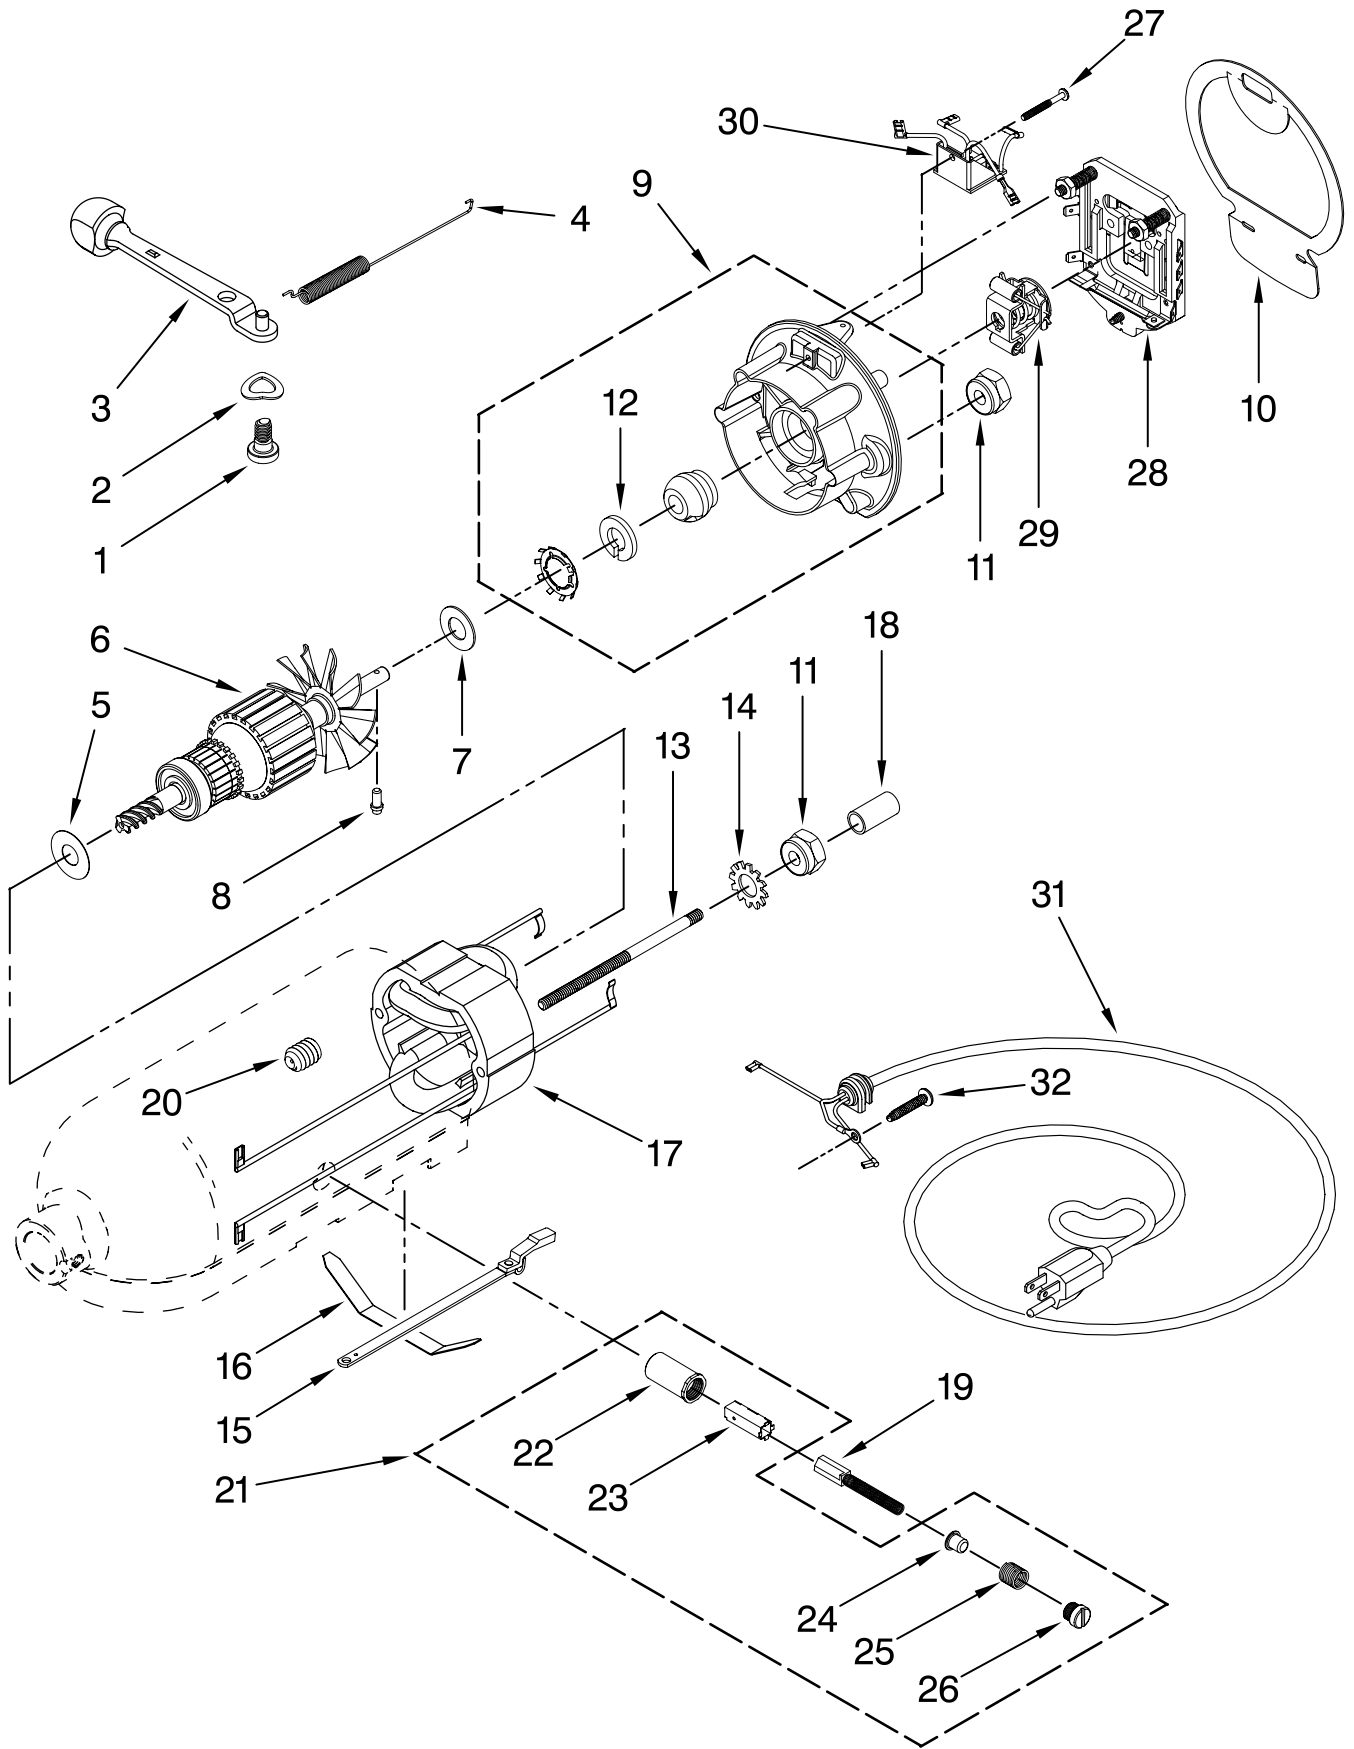

MOTOR AND CONTROL PARTS

For Models: KSM450_0

FOR ORDERING INFORMATION REFER TO PARTS PRICE LIST

MOTOR AND CONTROL PARTS

For Models: KSM450__0

Illus. No.	Part No.	DESCRIPTION
1	110679	Screw, Pivot
2	116241	Washer, Spring
3		Lever, Speed Control Assembly
	9709276	Black
4	3183680	Spring, Control Plate
5	9704324	Washer, Ball Bearing (Front)
6	9708315	Armature & Bearing Assembly
7	3180162	Washer
8	16998	Stud, Governor Drv
9	3180526	Bracket, Bearing Assembly
10	240775-1	Seal, End
11	W10131078	Nut
12	3180238	Washer
13	240769	Screw, Stator
14	W10068270	Washer, Lock
15	3184176	Speed Link & Cam
16	240205	Spring, Flat
17	9702695	Field Assembly
18	4162634	Sleeve, Motor Stud
19	9706416	Brush & Spring Assembly
20	9707926	Screw, Set
21	4162546	Brush Holder Assy
22	3179908	Housing, Brush Holder
23	240680	Insert, Brush Holder
24	116286	Cap, Spring Seat
25	116287	Spring, Cap
26	3184212	Cap, Brush Holder
27	W10068260	Screw
28	W10119326	Control Plate Assembly
29	17830	Governor Assembly
30	9706595	Phase Control Board
31		Cord, Power Black
	W10164883	Black
32	3184609	Screw, Self Tap

FOR ORDERING INFORMATION REFER TO PARTS PRICE LIST