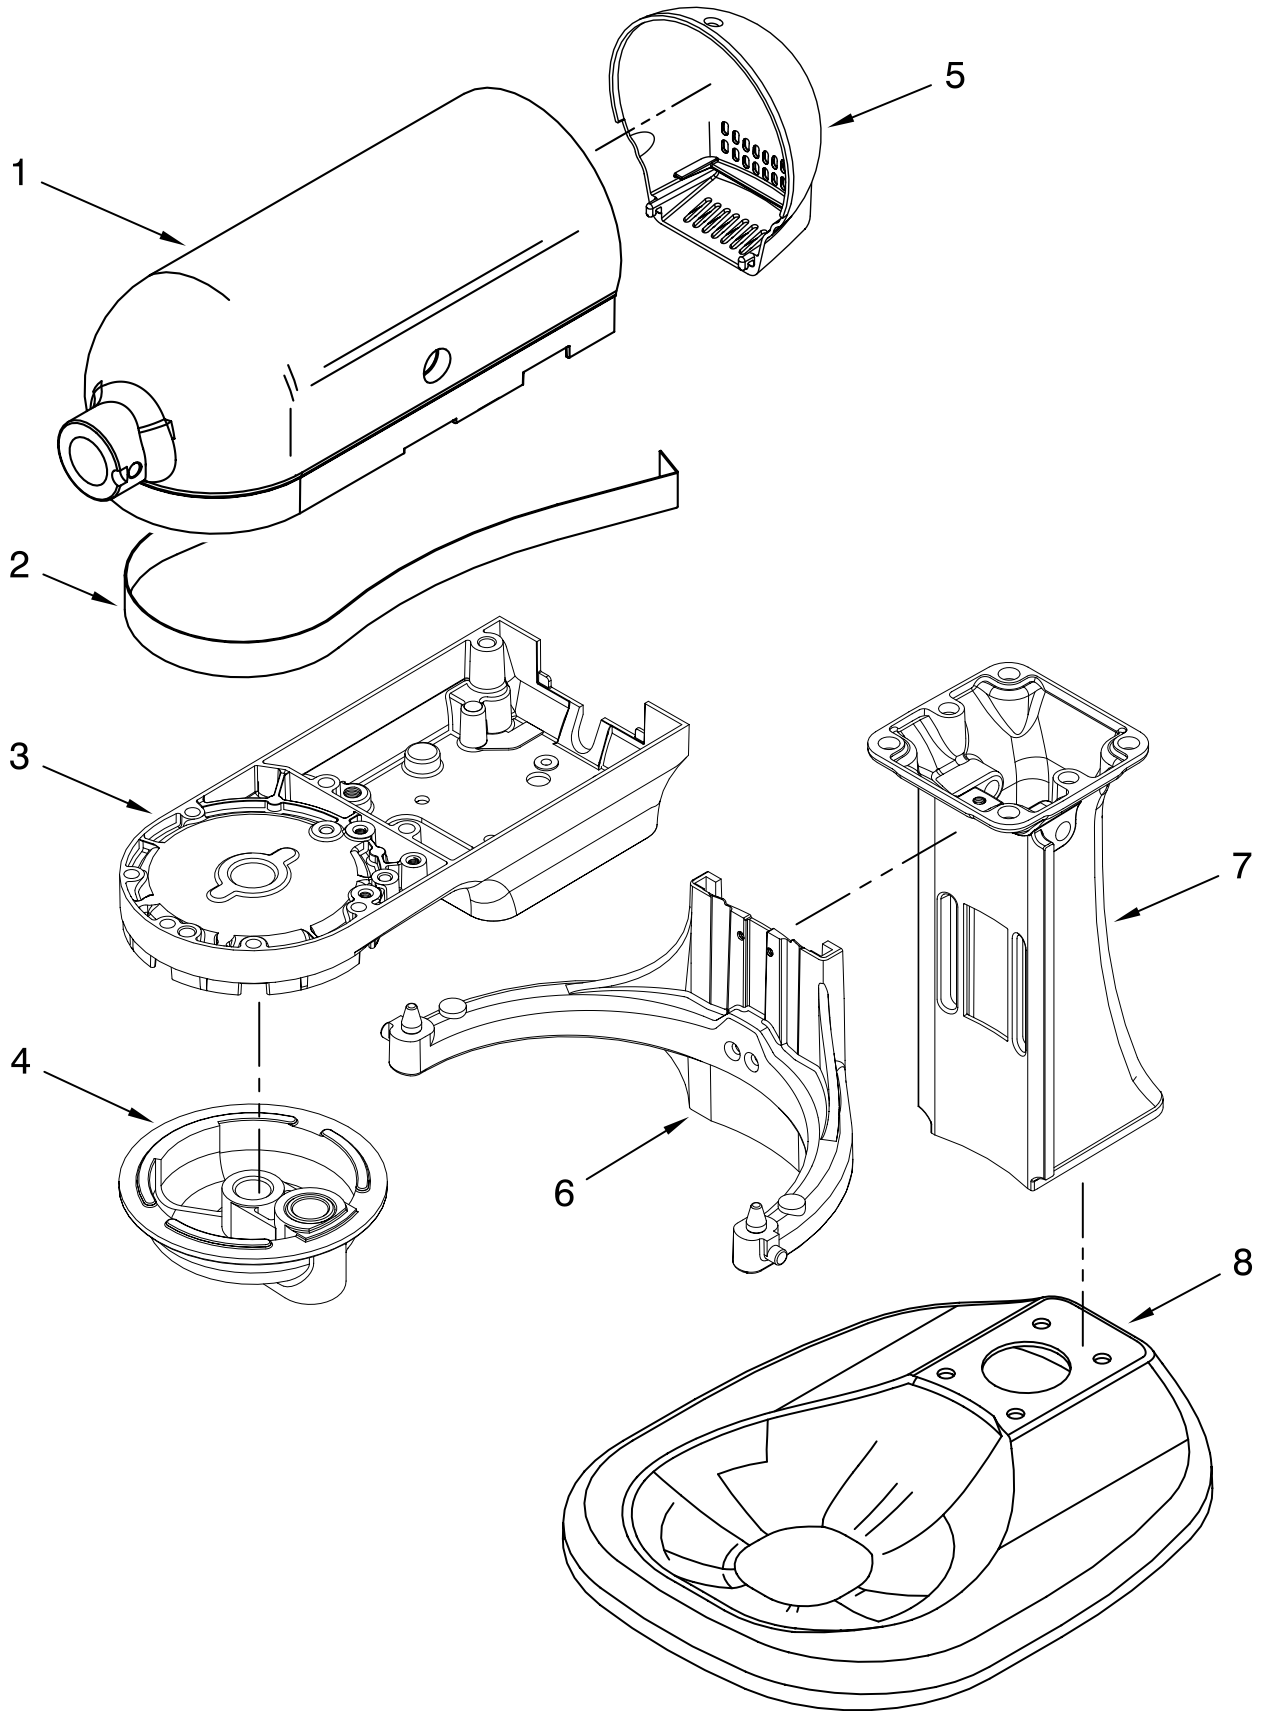

FOR ORDERING INFORMATION REFER TO PARTS PRICE LIST

COLOR VARIATION PARTS

For Models: KSM450__0

Illus. No.	Part No.	DESCRIPTION
1	9704790	Motor Housing Imperial Black
	240291-21	Empire Red
2		Trim Band
	W10140842	Black
3		Lower Gearcase
	9709957	Imperial Black
	9704499	Empire Red
4		Planetary
	9704797	Imperial Black
	240286-23	Empire Red
5		End Cover
	9704805	Imperial Black
	240253-22	Empire Red
6		Bowl Support And Pins
	9704800	Imperial Black
	3179318	Empire Red
7		Column
	9704802	Imperial Black
	9702393	Empire Red
8		Base & Foot Assembly
	9704803	Imperial Black
	3179299	Empire Red

For Models: KSM450_0

FOR ORDERING INFORMATION REFER TO PARTS PRICE LIST

CASE, GEARING AND PLANETARY UNIT

For Models: KSM450__0

Illus. No.	Part No.	DESCRIPTION
1	**	Motor Housing
2	242765-2	Cap, Attachment Hub
3	9709194	Thumb Screw
4	**	Band, Trim
5	3180161	Washer, Fiber
6	W10112253	Gear, Worm
7	240308	Worm Gear Bracket and Bearing
8	9705444	Pin
9	240210-2	Shaft & Pinion
10	9705130	Gear, Attachment Hub Bevel
11	9709627	Bevel Pinion and Center Gear
12	240026	Shaft, Vertical Center
13	240018-1	Pin (Vertical Center Shaft)
14	9705443	Pin, Groove
15	4162324	Gasket, Transmssn
16	67500-55	"O" Ring
17	3180163	Washer
18	**	Lower Gearcase
19	103994	Screw
20	4176067	Shaft, Agitator
21	9703438	Ring, Retaining
22	9704677	Pin, Groove
23	4162914	Screw
24	**	Cover, End
25	311932	Screw
26	3400022	Screw
27	240309-2	Worm Gear Bracket and Gear
28	4160474	Center Shaft and "O" Ring
29	8533910	Washer
30	3400025	Screw
31	3400026	Screw
32	9703903	Pinion, Gear (Agitator Shaft)
33	9706090	Washer, Shim
34	**	Planetary
35	240285	Ring, Planetary Drip
36	9703904	Gear, Internal