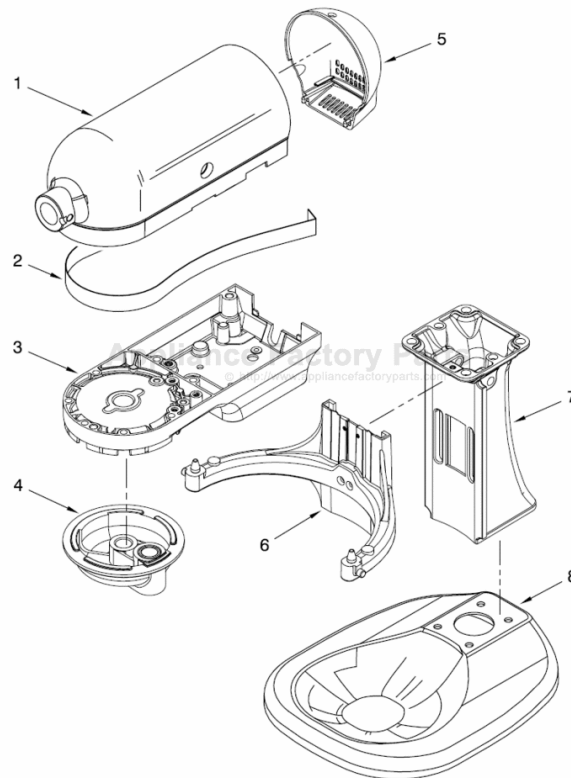

COLOR VARIATION PARTS For Models: KSM450__0

[Find Your KITCHENAID Mixer Parts - Select From 532 Models](#)

----- Manual continues below -----