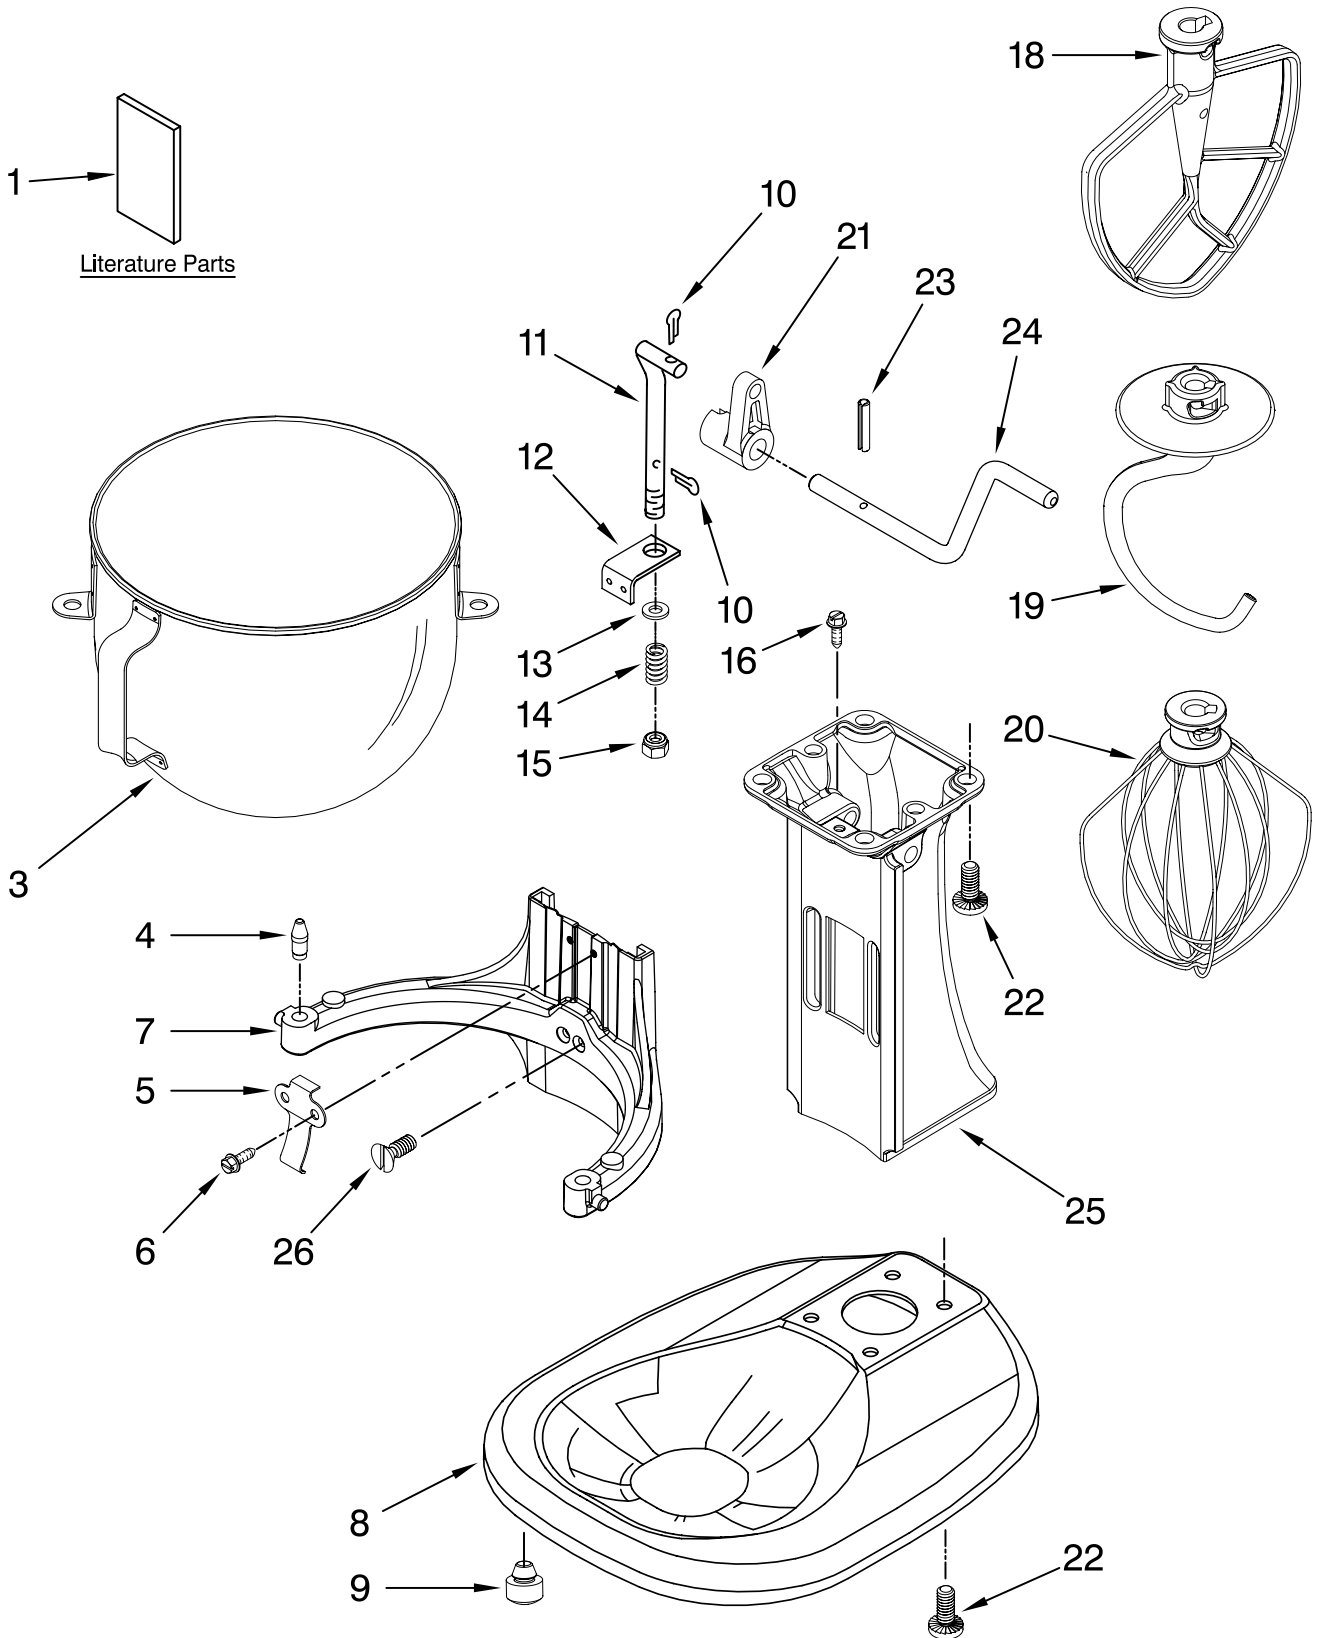

BASE AND PEDESTAL UNIT

For Models: KSM450_0

FOR ORDERING INFORMATION REFER TO PARTS PRICE LIST

BASE AND PEDESTAL UNIT

For Models: KSM450__0

Illus. No.	Part No.	DESCRIPTION
1		Literature Parts
	W10171783	Use & Care Gde, Bi
	W10216827	Repair Parts List
3	W10146362	Bowl, 4 1/2 Qt.
4	240185	Pin, Bowl Locating
5	3182857	Latch, Bowl Spring
6	3400024	Screw
7	**	Bowl Support & Pns
8	**	Base & Foot Assy
9	9708649	Foot
10	9704608	Pin, Cotter
11	9085	Rod, Bowl Lift
12	240169	Bracket, Bowl Lift
13	WS00323	Washer
14	9237	Spring
15	8533907	Nut
16	3182904	Screw
18	240235-4	Beater, Flat
19	3183233	Hook, Dough
20	9704309	Whip, Wire
21	241764	Arm, Bowl Lift
22	240912	Screw
23	9703442	Pin, Roll
24	9079	Handle, Bowl Lift
25	**	Column Assembly
26	3400018	Screw

**Refer to Page 3
Color Variation Parts

FOR ORDERING INFORMATION REFER TO PARTS PRICE LIST