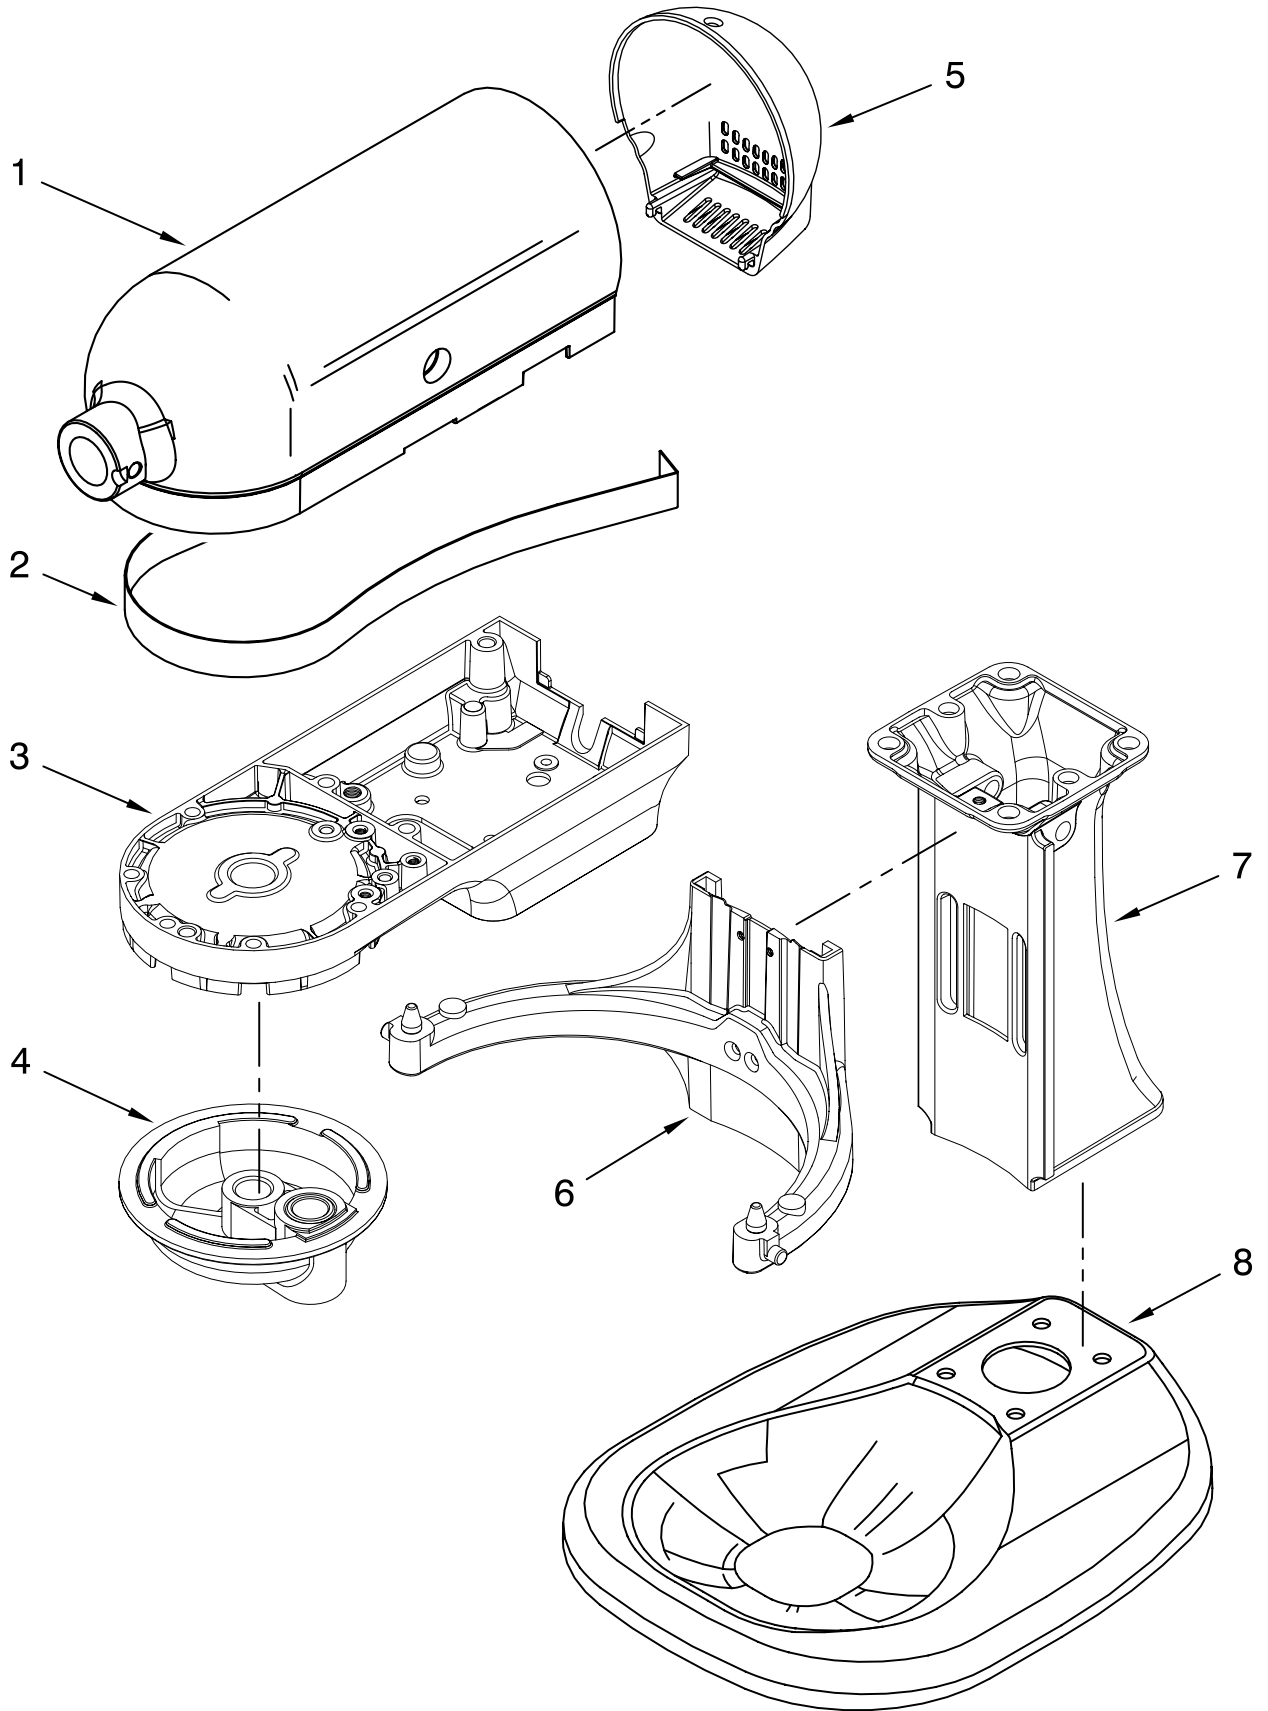

FOR ORDERING INFORMATION REFER TO PARTS PRICE LIST

COLOR VARIATION PARTS

For Models: KSM500__0

Illus. No.	Part No.	DESCRIPTION
1		Motor Housing
	W10121193	Silver Metallic
	240291-21	Empire Red
	240291-13	Onyx Black
	240291-1	White
2		Trim Band
	W10158179	Black
3		Lower Gearcase
	W10158521	Silver Metallic
	9704499	Empire Red
	240354-43	Onyx Black
	240354-3	White
4		Planetary
	W10121190	Silver Metallic
	240286-23	Empire Red
	240286-16	Onyx Black
	240286-1	White
5		End Cover
	W10121188	Silver Metallic
	240253-22	Empire Red
	240253-14	Onyx Black
	240253-1	White
6		Bowl Support And Pins
	W10158518	Silver Metallic
	3179318	Empire Red
	3179311	Onyx Black
	3179300	White
7		Column
	W10158516	Silver Metallic
	9702393	Empire Red
	240148-15	Onyx Black
	240148-4	White
8		Base & Foot Assembly
	W10158515	Silver Metallic
	3179299	Empire Red
	3179292	Onyx Black
	3179280	White

For Models: KSM500_0

FOR ORDERING INFORMATION REFER TO PARTS PRICE LIST

CASE, GEARING AND PLANETARY UNIT

For Models: KSM500__0

Illus. No.	Part No.	DESCRIPTION
1	**	Motor Housing
2	242765-2	Cap, Attachment Hub
3	9709194	Thumb Screw
4	**	Band, Trim
5	3180161	Washer, Fiber
6	W10112253	Gear, Worm
7	240308	Worm Gear Bracket and Bearing
8	9705444	Pin
9	240210-2	Shaft & Pinion
10	9705130	Gear, Attachment Hub Bevel
11	9709627	Bevel Pinion and Center Gear
12	240026	Shaft, Vertical Center
13	240018-1	Pin (Vertical Center Shaft)
14	9705443	Pin, Groove
15	4162324	Gasket, Transmssn
16	67500-55	"O" Ring
17	3180163	Washer
18	**	Lower Gearcase
19	103994	Screw
20	4176067	Shaft, Agitator
21	9703438	Ring, Retaining
22	9704677	Pin, Groove
23	4162914	Screw
24	**	Cover, End
25	311932	Screw
26	3400022	Screw
27	240309-2	Worm Gear Bracket and Gear
28	4160474	Center Shaft and "O" Ring
30	3400025	Screw
31	3400026	Screw
32	9703903	Pinion, Gear (Agitator Shaft)
33	9706090	Washer, Shim
34	**	Planetary
35	240285	Ring, Planetary Drip
36	9703904	Gear, Internal