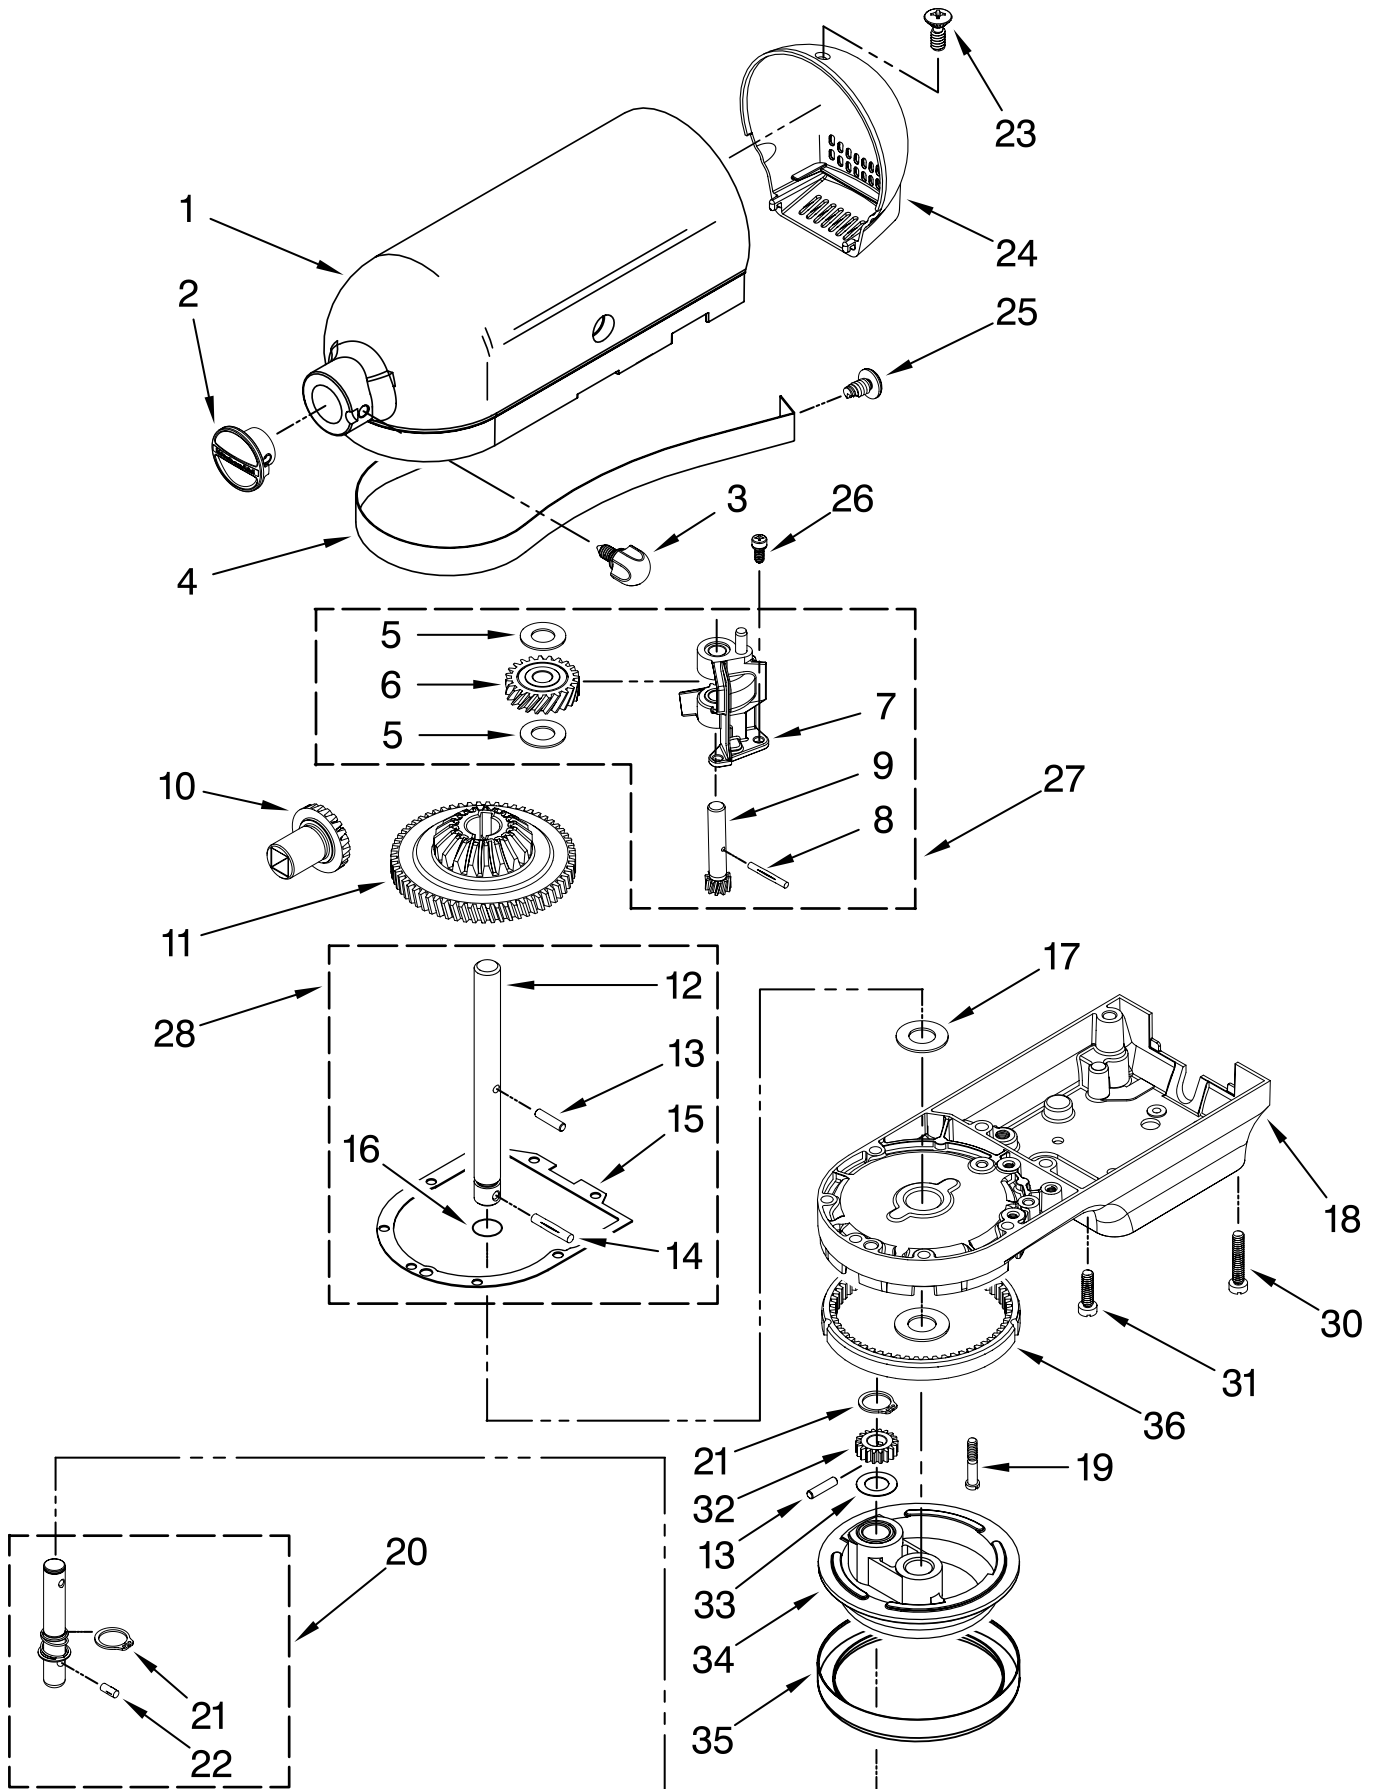

FOR ORDERING INFORMATION REFER TO PARTS PRICE LIST

COLOR VARIATION PARTS

For Models: KSM500__0

Illus. No.	Part No.	DESCRIPTION
1		Motor Housing
	W10121193	Silver Metallic
	240291-21	Empire Red
	240291-13	Onyx Black
	240291-1	White
2		Trim Band
	W10158179	Black
3		Lower Gearcase
	W10158521	Silver Metallic
	9704499	Empire Red
	240354-43	Onyx Black
	240354-3	White
4		Planetary
	W10121190	Silver Metallic
	240286-23	Empire Red
	240286-16	Onyx Black
	240286-1	White
5		End Cover
	W10121188	Silver Metallic
	240253-22	Empire Red
	240253-14	Onyx Black
	240253-1	White
6		Bowl Support And Pins
	W10158518	Silver Metallic
	3179318	Empire Red
	3179311	Onyx Black
	3179300	White
7		Column
	W10158516	Silver Metallic
	9702393	Empire Red
	240148-15	Onyx Black
	240148-4	White
8		Base & Foot Assembly
	W10158515	Silver Metallic
	3179299	Empire Red
	3179292	Onyx Black
	3179280	White

For Models: KSM500_0

FOR ORDERING INFORMATION REFER TO PARTS PRICE LIST

CASE, GEARING AND PLANETARY UNIT

For Models: KSM500__0

Illus. No.	Part No.	DESCRIPTION
1	**	Motor Housing
2	242765-2	Cap, Attachment Hub
3	9709194	Thumb Screw
4	**	Band, Trim
5	3180161	Washer, Fiber
6	W10112253	Gear, Worm
7	240308	Worm Gear Bracket and Bearing
8	9705444	Pin
9	240210-2	Shaft & Pinion
10	9705130	Gear, Attachment Hub Bevel
11	9709627	Bevel Pinion and Center Gear
12	240026	Shaft, Vertical Center
13	240018-1	Pin (Vertical Center Shaft)
14	9705443	Pin, Groove
15	4162324	Gasket, Transmssn
16	67500-55	"O" Ring
17	3180163	Washer
18	**	Lower Gearcase
19	103994	Screw
20	4176067	Shaft, Agitator
21	9703438	Ring, Retaining
22	9704677	Pin, Groove
23	4162914	Screw
24	**	Cover, End
25	311932	Screw
26	3400022	Screw
27	240309-2	Worm Gear Bracket and Gear
28	4160474	Center Shaft and "O" Ring
30	3400025	Screw
31	3400026	Screw
32	9703903	Pinion, Gear (Agitator Shaft)
33	9706090	Washer, Shim
34	**	Planetary
35	240285	Ring, Planetary Drip
36	9703904	Gear, Internal