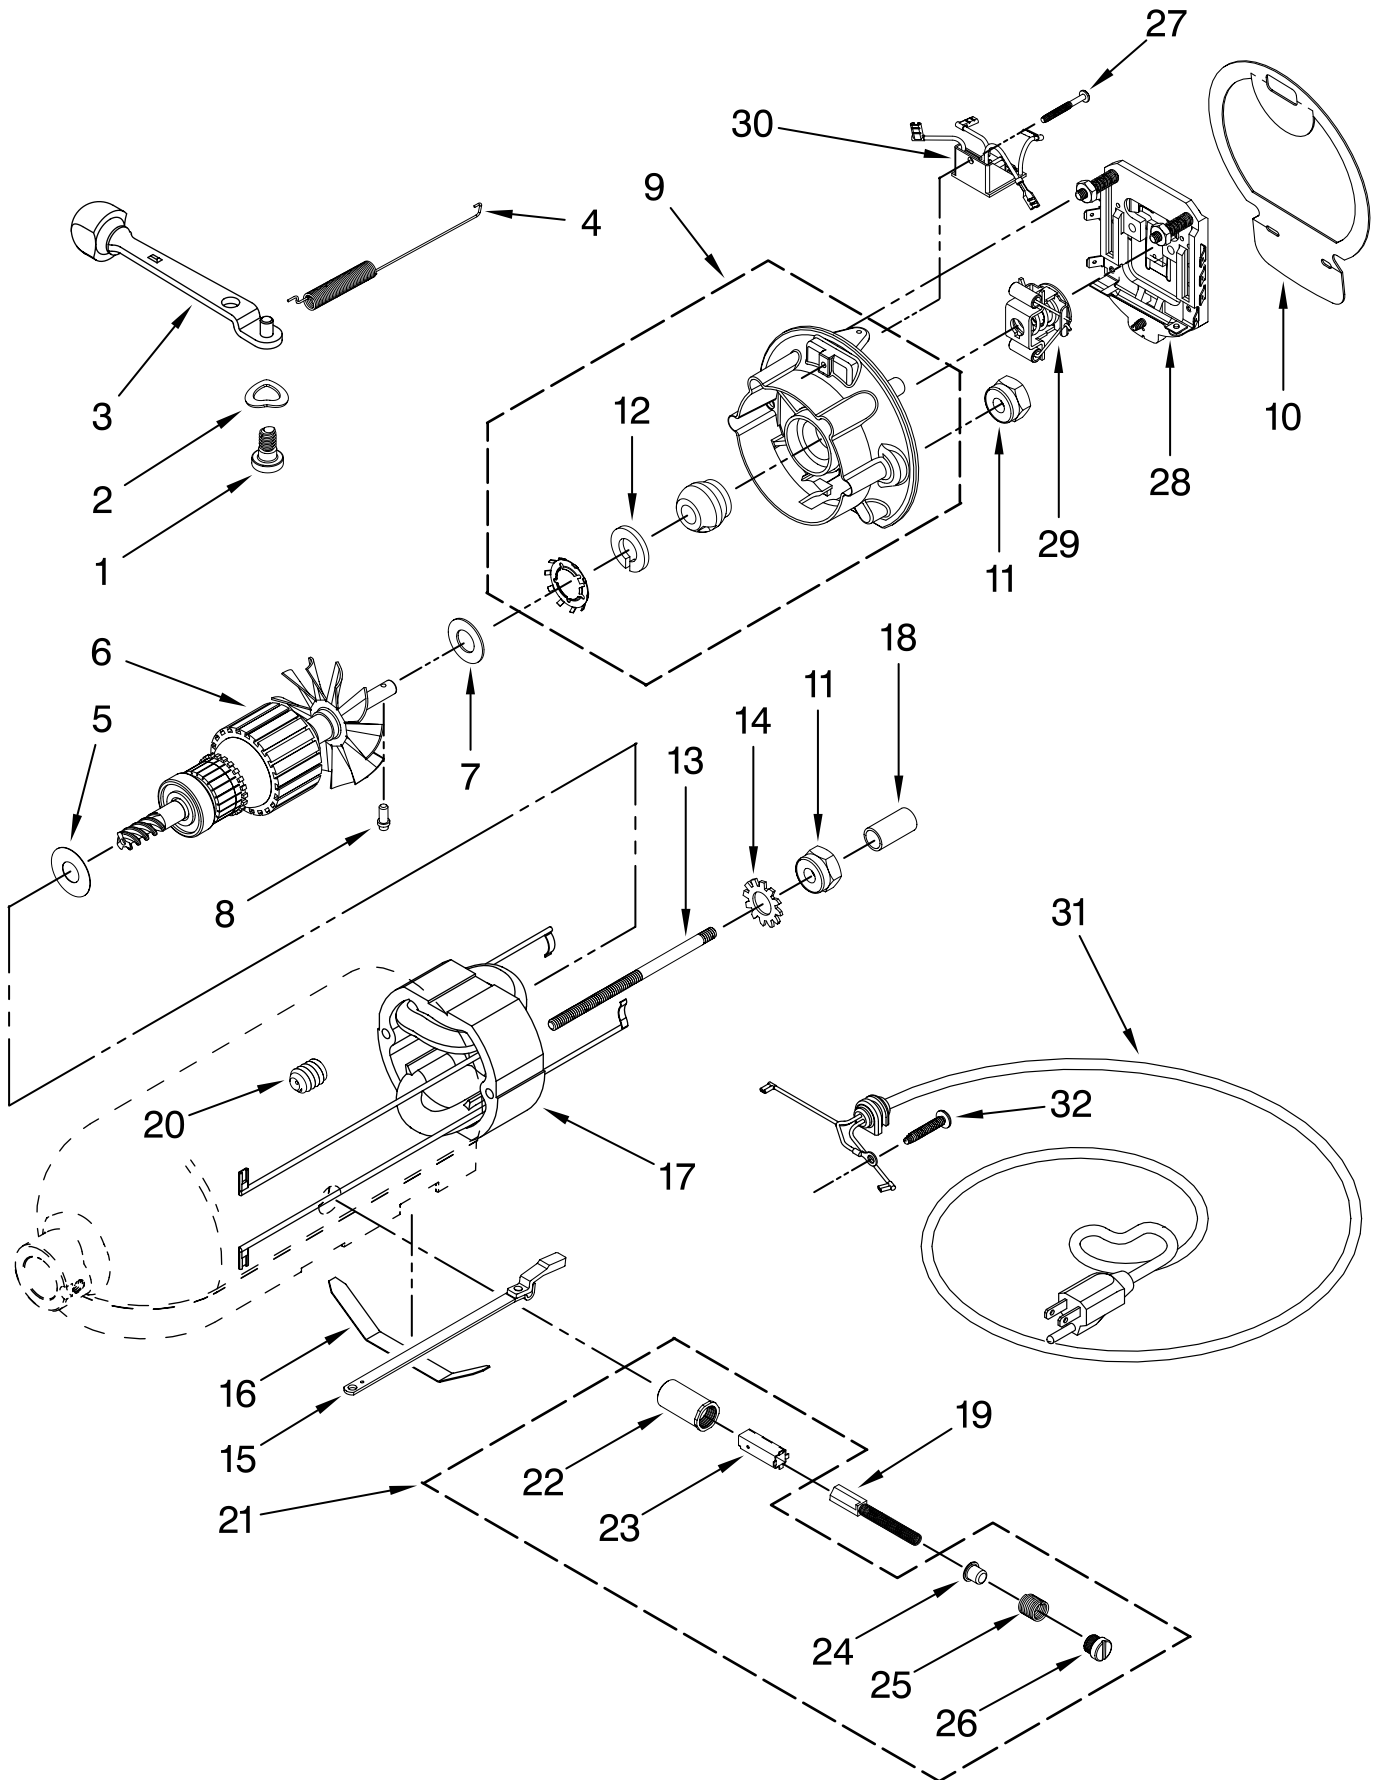

MOTOR AND CONTROL PARTS

For Models: KSM500_0

FOR ORDERING INFORMATION REFER TO PARTS PRICE LIST

MOTOR AND CONTROL PARTS

For Models: KSM500__0

Illus. No.	Part No.	DESCRIPTION
1	110679	Screw, Pivot
2	116241	Washer, Spring
3		Lever, Speed Control Assembly
	9709276	Black
4	3183680	Spring, Control Plate
5	9704324	Washer, Ball Bearing (Front)
6	9708315	Armature & Bearing Assembly
7	3180162	Washer
8	16998	Stud, Governor Drv
9	3180526	Bracket, Bearing Assembly
10	240775-1	Seal, End
11	W10131078	Nut
12	3180238	Washer
13	240769	Screw, Stator
14	W10068270	Washer, Lock
15	3184176	Speed Link & Cam
16	240205	Spring, Flat
17	9702695	Field Assembly
18	4162634	Sleeve, Motor Stud
19	9706416	Brush & Spring Assembly
20	9707926	Screw, Set
21	4162546	Brush Holder Assy
22	3179908	Housing, Brush Holder
23	240680	Insert, Brush Holder
24	116286	Cap, Spring Seat
25	116287	Spring, Cap
26	3184212	Cap, Brush Holder
27	W10068260	Screw
28	W10119326	Control Plate Assembly
29	17830	Governor Assembly
30	9706595	Phase Control Board
31		Cord, Power
	W10164883	Black
	W10164882	White
32	3184609	Screw, Self Tap

FOR ORDERING INFORMATION REFER TO PARTS PRICE LIST