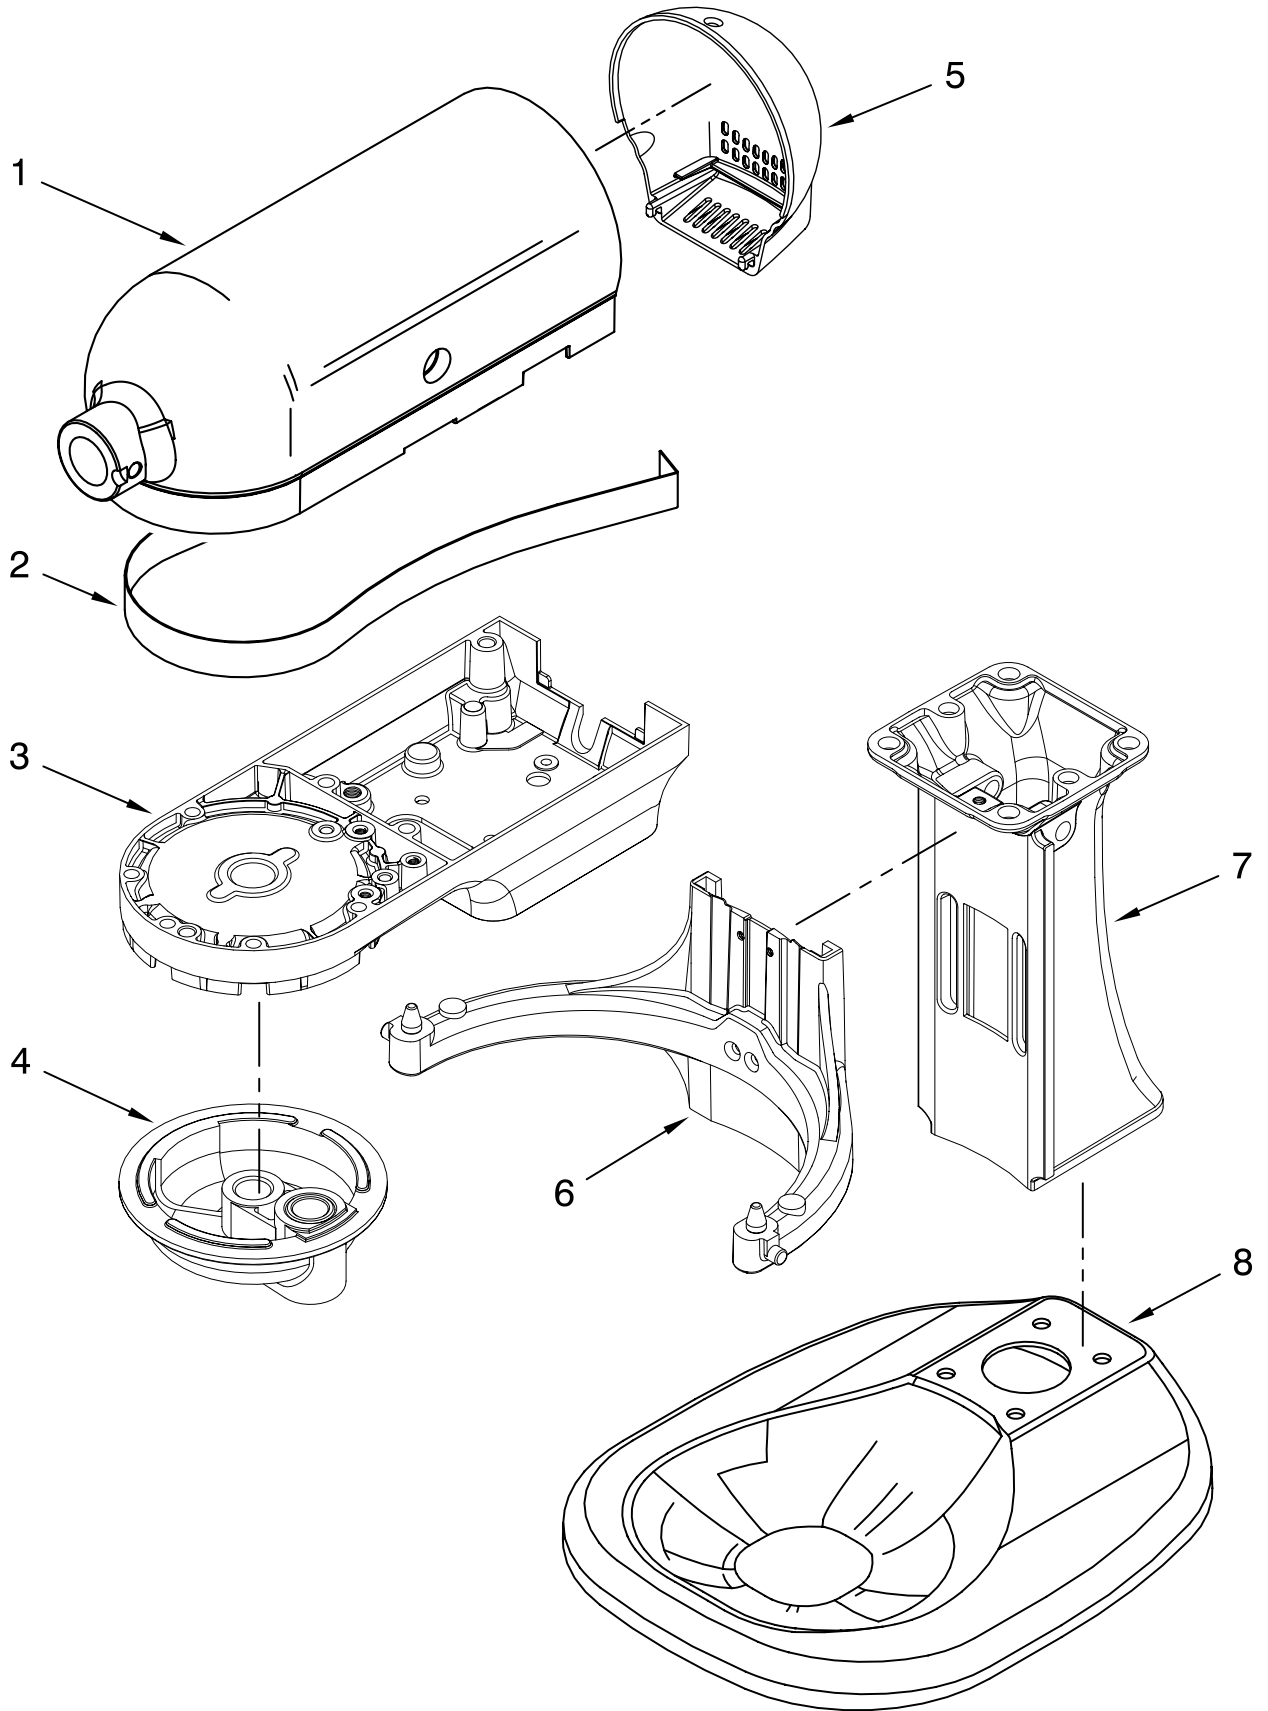

COLOR VARIATION PARTS

For Models: KSM500_0

FOR ORDERING INFORMATION REFER TO PARTS PRICE LIST