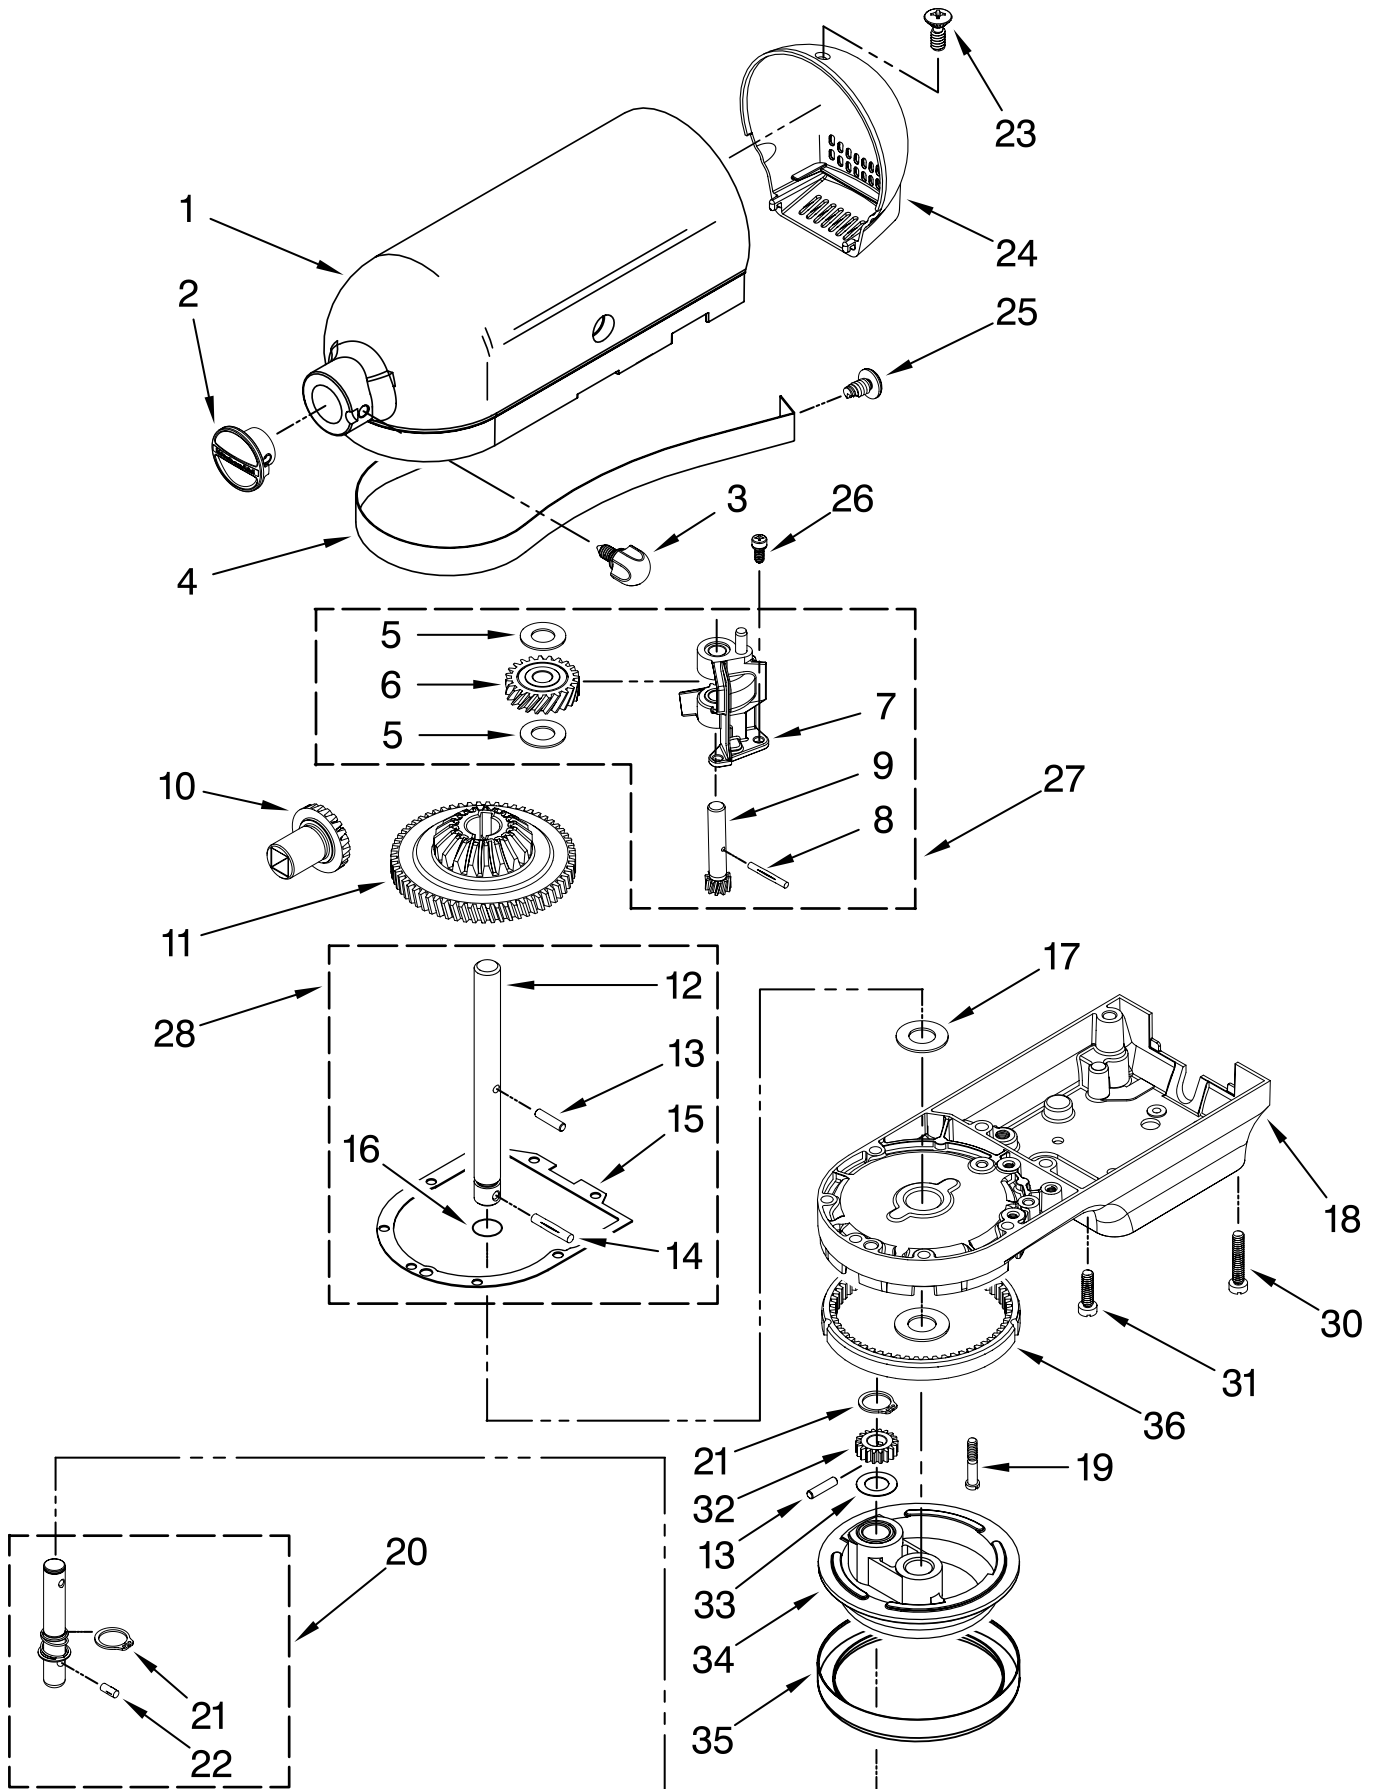

CASE, GEARING AND PLANETARY UNIT

For Models: KSM500_0

FOR ORDERING INFORMATION REFER TO PARTS PRICE LIST

CASE, GEARING AND PLANETARY UNIT

For Models: KSM500__0

Illus. No.	Part No.	DESCRIPTION
1	**	Motor Housing
2	242765-2	Cap, Attachment Hub
3	9709194	Thumb Screw
4	**	Band, Trim
5	3180161	Washer, Fiber
6	W10112253	Gear, Worm
7	240308	Worm Gear Bracket and Bearing
8	9705444	Pin
9	240210-2	Shaft & Pinion
10	9705130	Gear, Attachment Hub Bevel
11	9709627	Bevel Pinion and Center Gear
12	240026	Shaft, Vertical Center
13	240018-1	Pin (Vertical Center Shaft)
14	9705443	Pin, Groove
15	4162324	Gasket, Transmssn
16	67500-55	"O" Ring
17	3180163	Washer
18	**	Lower Gearcase
19	103994	Screw
20	4176067	Shaft, Agitator
21	9703438	Ring, Retaining
22	9704677	Pin, Groove
23	4162914	Screw
24	**	Cover, End
25	311932	Screw
26	3400022	Screw
27	240309-2	Worm Gear Bracket and Gear
28	4160474	Center Shaft and "O" Ring
30	3400025	Screw
31	3400026	Screw
32	9703903	Pinion, Gear (Agitator Shaft)
33	9706090	Washer, Shim
34	**	Planetary
35	240285	Ring, Planetary Drip
36	9703904	Gear, Internal

**Refer to Page 3
Color Variation Parts

FOR ORDERING INFORMATION REFER TO PARTS PRICE LIST