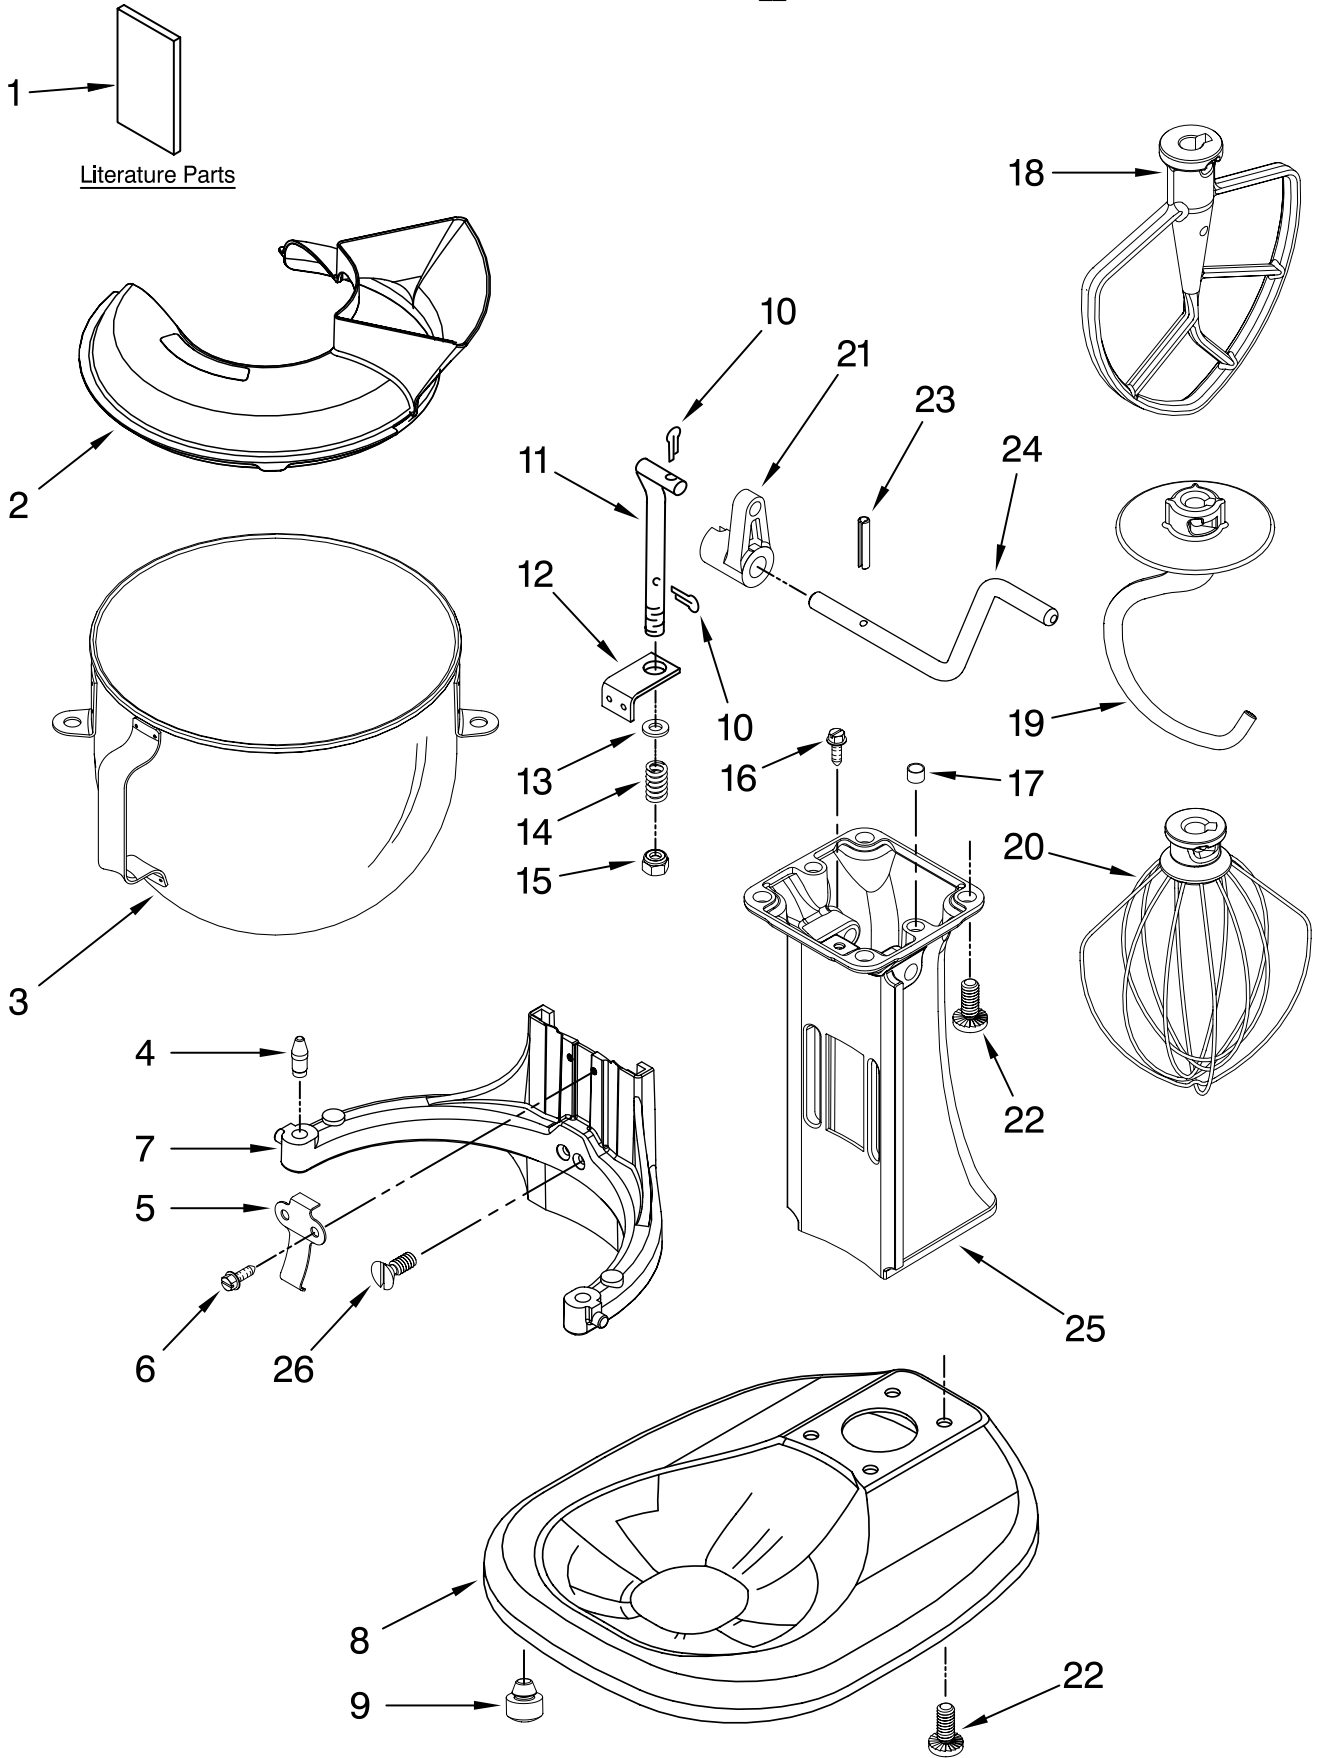

BASE AND PEDESTAL UNIT

For Models: KSM500_0

FOR ORDERING INFORMATION REFER TO PARTS PRICE LIST

BASE AND PEDESTAL UNIT

For Models: KSM500__0

Illus. No.	Part No.	DESCRIPTION
1		Literature Parts
	9706634	Use & Care Guide
	W10168434	Repair Parts List
2	9709923	Shield, Pouring
3	4162161	Bowl, 5 Qt.
4	240185	Pin, Bowl Locating
5	3182857	Latch, Bowl Spring
6	3400024	Screw
7	**	Bowl Support & Pns
8	**	Base & Foot Assy
9	9708649	Foot
10	9704608	Pin, Cotter
11	9085	Rod, Bowl Lift
12	240169	Bracket, Bowl Lift
13	WS00323	Washer
14	9237	Spring
15	8533907	Nut
16	3182904	Screw
17	3180500	Pin, Dowel
18	240235-4	Beater, Flat
19	3183233	Hook, Dough
20	9704309	Whip, Wire
21	241764	Arm, Bowl Lift
22	240912	Screw
23	9703442	Pin, Roll
24	9079	Handle, Bowl Lift
25	**	Column Assembly
26	3400018	Screw

**Refer to Page 3
Color Variation Parts

FOR ORDERING INFORMATION REFER TO PARTS PRICE LIST