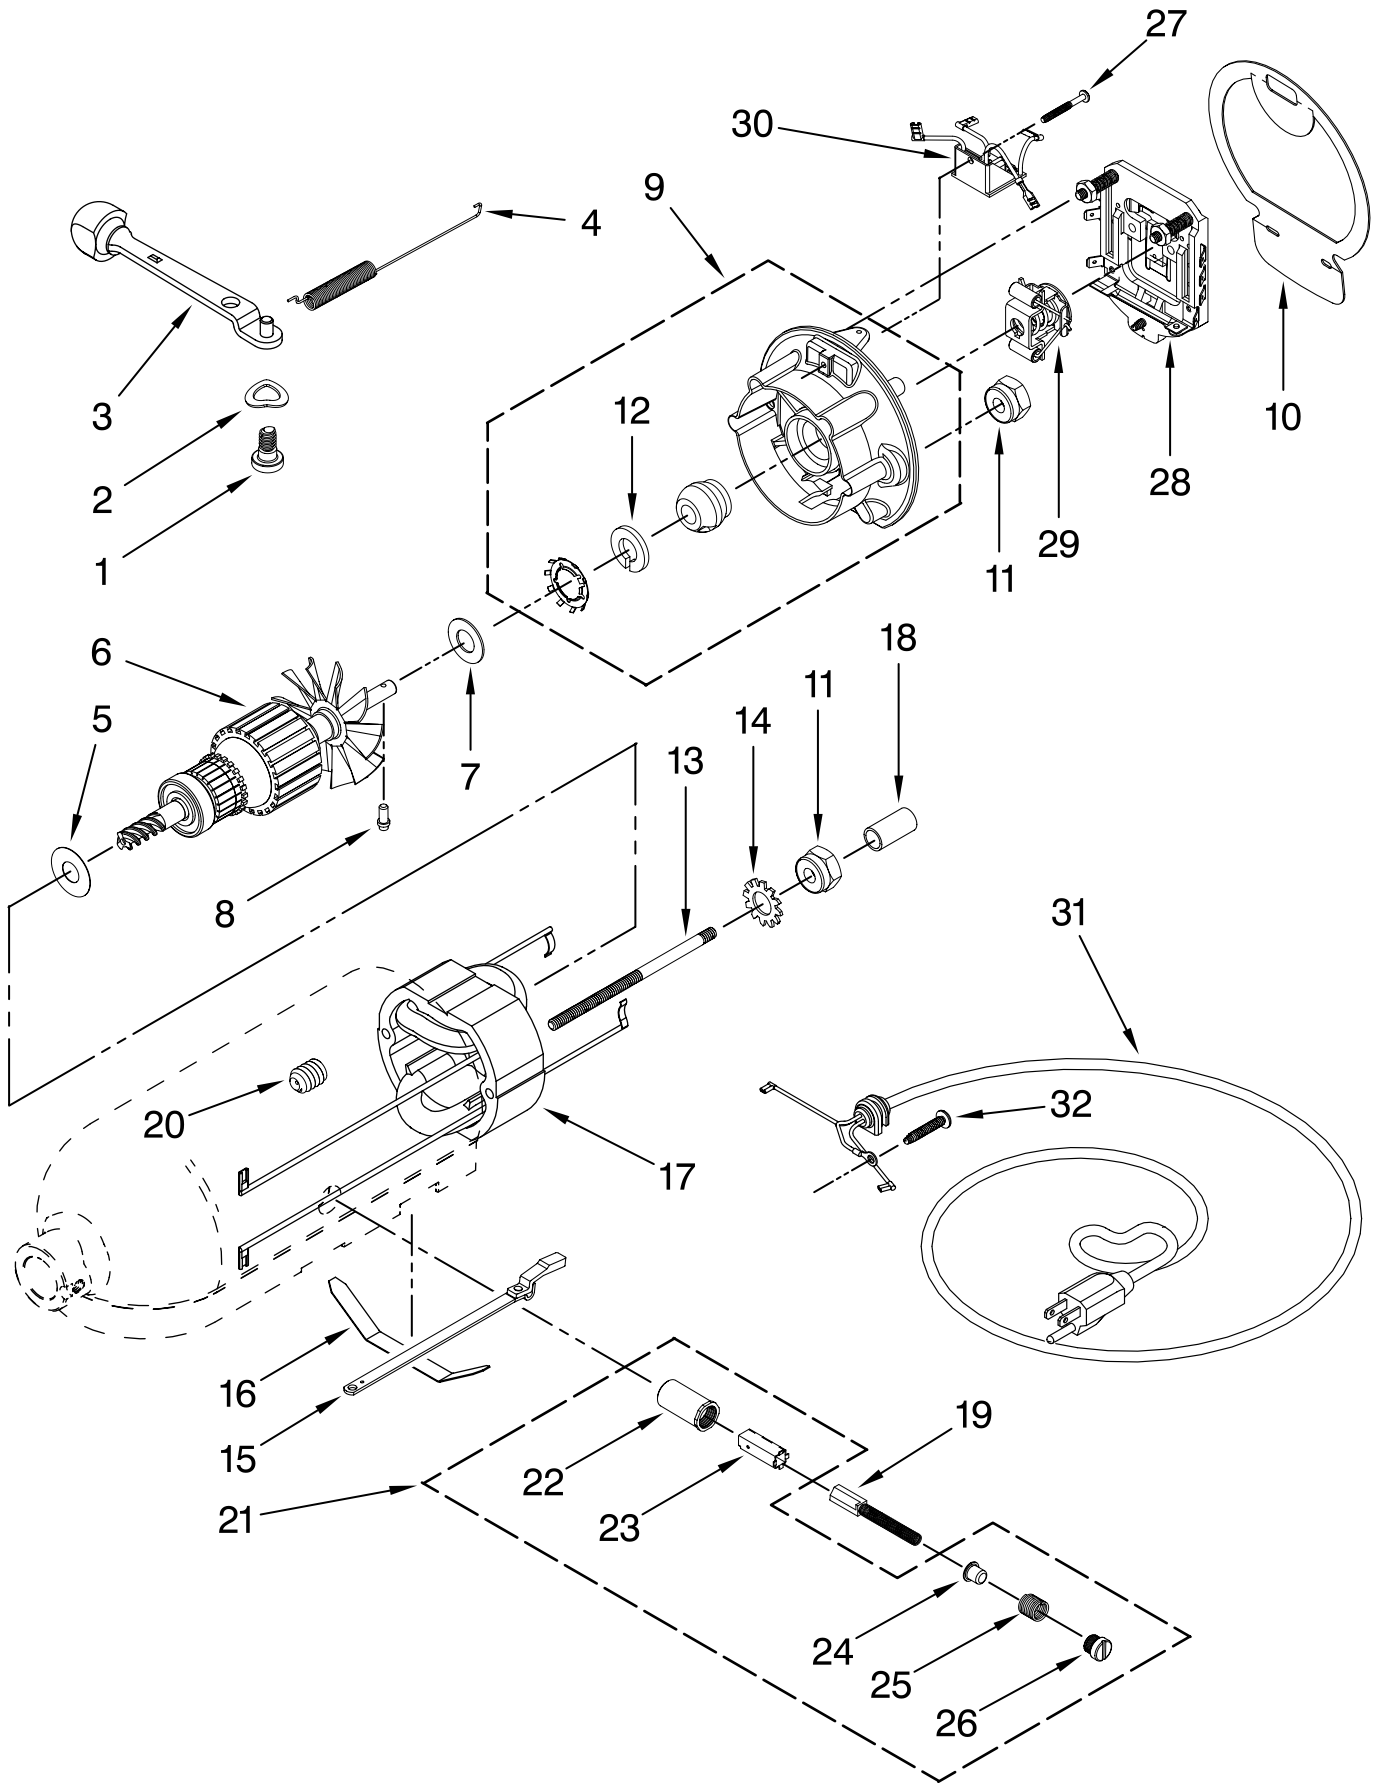

MOTOR AND CONTROL PARTS

For Models: KSM500_0

FOR ORDERING INFORMATION REFER TO PARTS PRICE LIST

MOTOR AND CONTROL PARTS

For Models: KSM500__0

Illus. No.	Part No.	DESCRIPTION
1	110679	Screw, Pivot
2	116241	Washer, Spring
3		Lever, Speed Control Assembly
	9709276	Black
4	3183680	Spring, Control Plate
5	9704324	Washer, Ball Bearing (Front)
6	9708315	Armature & Bearing Assembly
7	3180162	Washer
8	16998	Stud, Governor Drv
9	3180526	Bracket, Bearing Assembly
10	240775-1	Seal, End
11	W10131078	Nut
12	3180238	Washer
13	240769	Screw, Stator
14	W10068270	Washer, Lock
15	3184176	Speed Link & Cam
16	240205	Spring, Flat
17	9702695	Field Assembly
18	4162634	Sleeve, Motor Stud
19	9706416	Brush & Spring Assembly
20	9707926	Screw, Set
21	4162546	Brush Holder Assy
22	3179908	Housing, Brush Holder
23	240680	Insert, Brush Holder
24	116286	Cap, Spring Seat
25	116287	Spring, Cap
26	3184212	Cap, Brush Holder
27	W10068260	Screw
28	W10119326	Control Plate Assembly
29	17830	Governor Assembly
30	9706595	Phase Control Board
31		Cord, Power
	W10164883	Black
	W10164882	White
32	3184609	Screw, Self Tap

FOR ORDERING INFORMATION REFER TO PARTS PRICE LIST