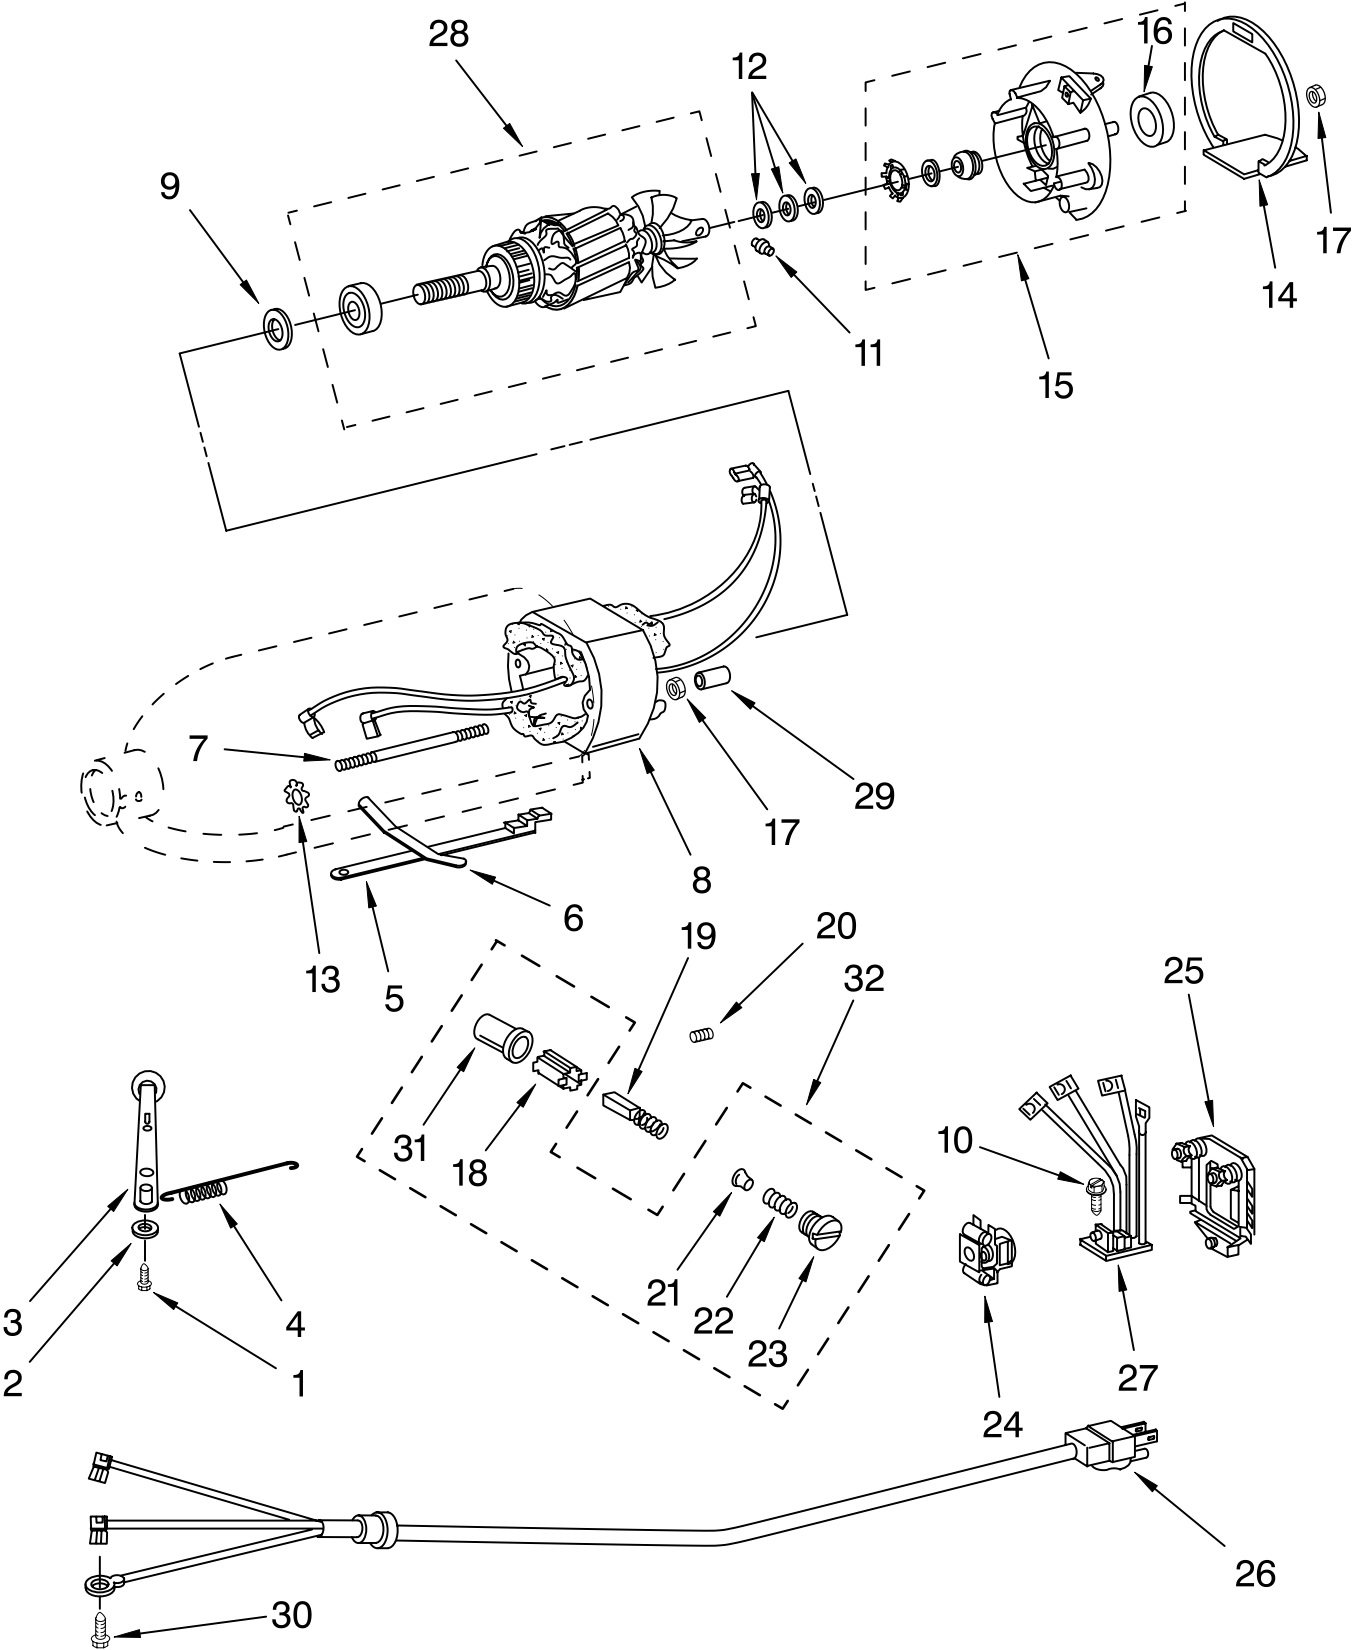

MOTOR AND CONTROL PARTS

For Variations of Model: KSM75__1

FOR ORDERING INFORMATION REFER TO PARTS PRICE LIST

MOTOR AND CONTROL PARTS

For Variations of Model: KSM75__1

Illus. No.	Part No.	DESCRIPTION	Illus. No.	Part No.	DESCRIPTION	Illus. No.	Part No.	DESCRIPTION
1	110679	Screw, Pivot	14	240775-1	Seal, End	26		Cord, Power
2	116241	Washer, Spring	15	3180526	Bracket, Bearing		9701025	White
3	9709276	Switch Lever			Asm.	27	9706595	Board, Phase
		And Stud	16	3180238	Washer			Control
4	3183680	Spring, Control	17	8533905	Nut, Machine	28	9708315	Armature &
		Plate	18	240680	Insert, Brush			Bearing Assy
5	3184176	Speed Link & Cam			Holder	29	4162634	Sleeve, Motor
6	240205	Spring, Flat	19	9706416	Brush, Carbon			Stud
7	240769	Screw, Stator	20	9707926	Screw, Set	30	3184609	Screw
8	9702695	Field Assembly	21	116286	Cap, Spring	31	3179908	Housing, Brush
9	9704324	Washer, Ball			Seat			Holder
		Bearing (Front)	22	116287	Spring, Cap	32	4162546	Brush Holder
10	W10068260	Screw	23		Cap, Brush Holder			Assembly
11	16998	Stud, Governor		3184212	Black			
		Drive	24	17830	Governor Assembly			
12	3180162	Washer, Spacing	25	240904-2	Control Plate			
13	W10068270	Washer			Assembly			

FOR ORDERING INFORMATION REFER TO PARTS PRICE LIST