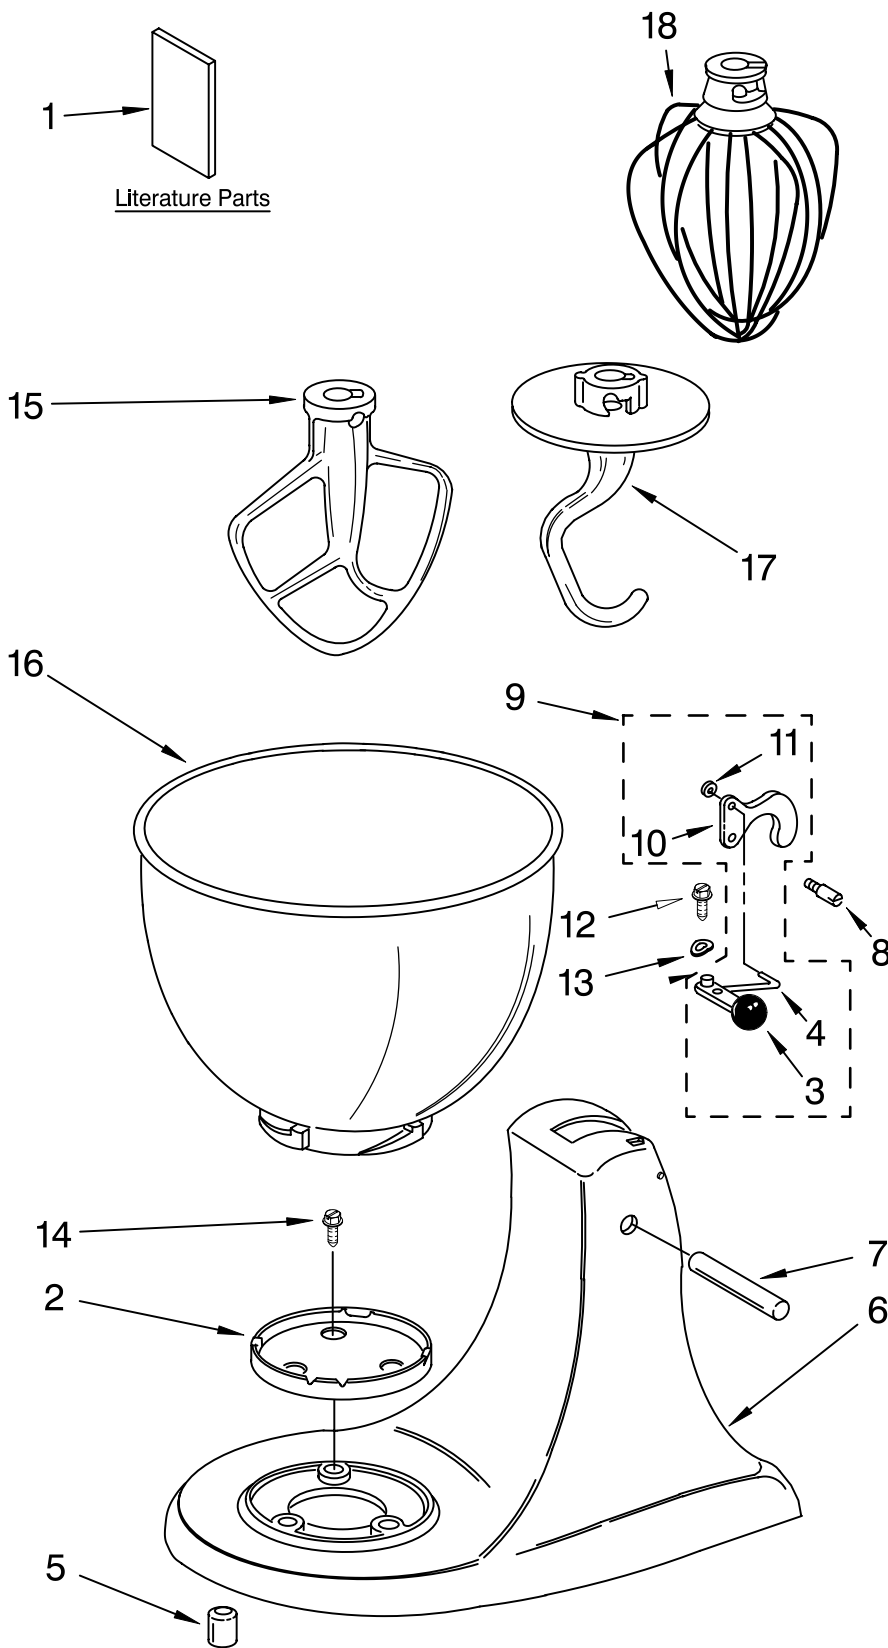

MODELS:

KSM75WH1 (White)

FOR CUSTOMER SATISFACTION ALWAYS USE
FACTORY SPECIFICATION PARTS

COLOR VARIATION PARTS

For Variations of Model: KSM75__1

Illus. No.	Part No.	DESCRIPTION
1	240291-1	Motor Housing White
2	9706916	Trim Band White
3	240286-1	Planetary White
4	240253-1	End Cover White
5	240350-4	Lower Gearcase White
6	240151-1	Pedestal White

FOR ORDERING INFORMATION REFER TO PARTS PRICE LIST

BASE AND PEDESTAL UNIT

For Variations of Model: KSM75__1

Illus. No.	Part No.	DESCRIPTION
1	9709648	Literature Use & Care Guide (Trilingual)
	8212368	Repair Parts List
2	4162529	Screw Cap Kit
3	9709280	Lever, Latch
4	24450	Link, Latch
5	4161530	Foot
6	**	Pedestal
7	16910	Pin, Hinge
8	103993	Screw, Latch Bearing
9	24452	Latch, Link & Lever
10	9709055	Latch
11	8533912	Washer
12	110679	Screw
13	116241	Washer, Spring
14	3400020	Screw
15	9708470	Beater, Flat
16	4169926	Bowl And Base (4 1/2 Qt.)
17	9708471	Dough Hook
18	9706446	Wire Whip

Illus. No.	Part No.	DESCRIPTION	Illus. No.	Part No.	DESCRIPTION	Illus. No.	Part No.	DESCRIPTION
1	110679	Screw, Pivot	14	240775-1	Seal, End	26		Cord, Power
2	116241	Washer, Spring	15	3180526	Bracket, Bearing		9701025	White
3	9709276	Switch Lever			Asm.	27	9706595	Board, Phase
		And Stud	16	3180238	Washer			Control
4	3183680	Spring, Control	17	8533905	Nut, Machine	28	9708315	Armature &
		Plate	18	240680	Insert, Brush			Bearing Assy
5	3184176	Speed Link & Cam			Holder	29	4162634	Sleeve, Motor
6	240205	Spring, Flat	19	9706416	Brush, Carbon			Stud
7	240769	Screw, Stator	20	9707926	Screw, Set	30	3184609	Screw
8	9702695	Field Assembly	21	116286	Cap, Spring	31	3179908	Housing, Brush
9	9704324	Washer, Ball			Seat			Holder
		Bearing (Front)	22	116287	Spring, Cap	32	4162546	Brush Holder
10	W10068260	Screw	23		Cap, Brush Holder			Assembly
11	16998	Stud, Governor		3184212	Black			
		Drive	24	17830	Governor Assembly			
12	3180162	Washer, Spacing	25	240904-2	Control Plate			
13	W10068270	Washer			Assembly			