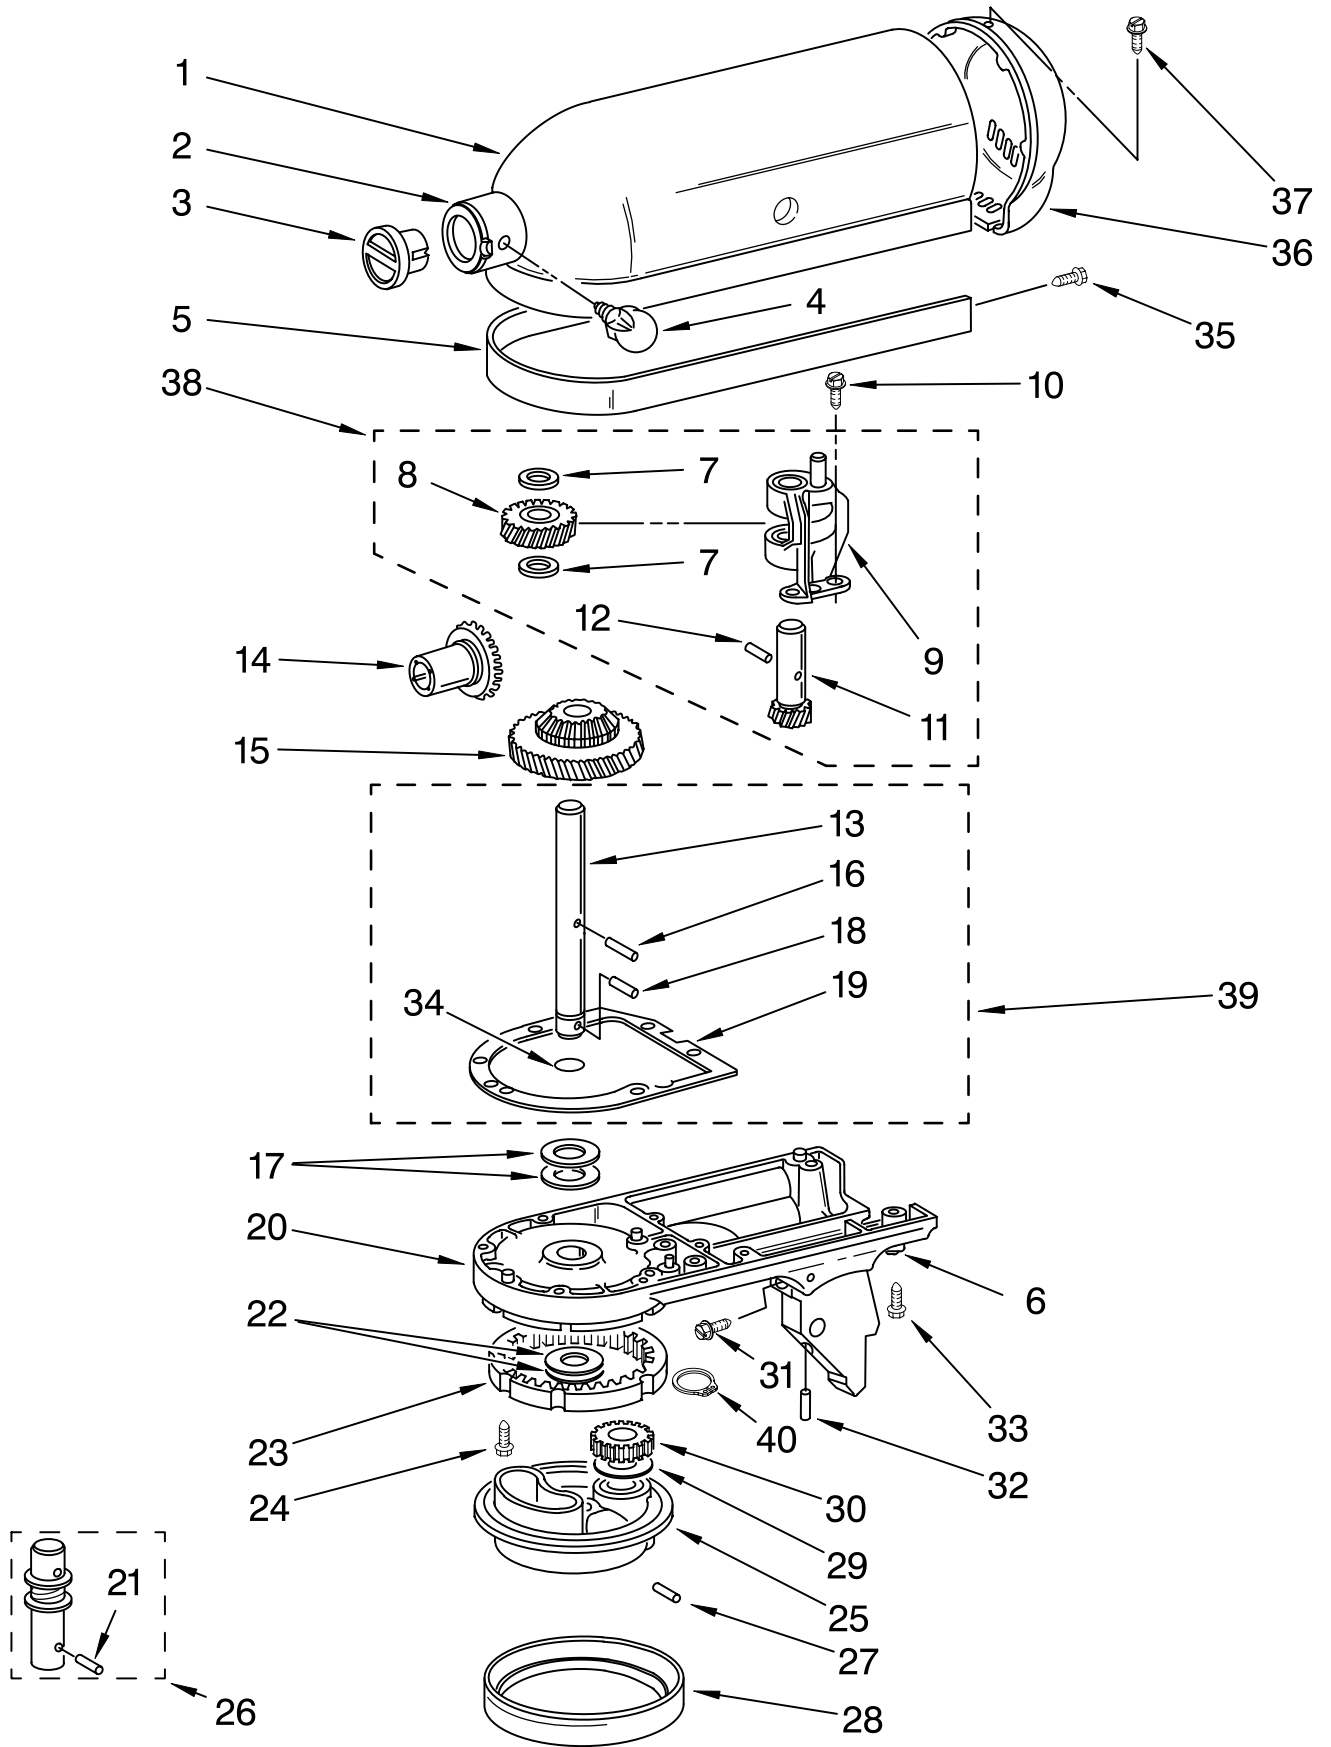

CASE, GEARING AND PLANETARY UNIT

For Variations of Model: KSM75__1

FOR ORDERING INFORMATION REFER TO PARTS PRICE LIST

CASE, GEARING AND PLANETARY UNIT

For Variations of Model: KSM75__1

Illus. No.	Part No.	DESCRIPTION	Illus. No.	Part No.	DESCRIPTION	Illus. No.	Part No.	DESCRIPTION
1	**	Gearcase Motor Housing	15	9709627	Bevel Pinion & Center Gear	29	9706090	Washer, Shim
2	16897	Ring, Attachment Hub	16	240018-1	Pin (Vertical Center Shaft)	30	9703903	Pinion, Gear
3	242765-2	Cap, Attachemnt Hub	17	3180163	Washer, Fiber	31	89411	Screw
4	9709194	Thumb Screw	18	9705443	Pin, Groove	32	3400203	Screw, Set
5	**	Band, Trim	19	4162324	Gasket, Transmission Case	33	3400025	Screw
6	8533914	Lock Washer	20	**	Lower Gear Case	34	67500-55	"O" Ring
7	3180161	Washer, Fiber	21	9704677	Pin, Groove	35	311932	Screw, Self Tapping
8	4162897	Worm Gear	22	3180163	Washer, Fiber	36	**	Cover, End
9	240308	Worm Gear Bracket And Bearing	23	9703904	Gear, Internal	37	4162914	Screw
10	3400022	Screw	24	103994	Screw, Special	38	240309-2	Worm Gear Bracket and Gear
11	240210-2	Shaft & Pinion	25	**	Planetary	39	4160474	Center Shaft & "O" Ring
12	9705444	Pin	26	4176067	Agitator Shaft Assembly	40	9703438	Ring
13	240026	Shaft, Vertical Center	27	240018-1	Pin (Agitator Shaft)	**Refer to Page 2 Color Variation Parts		
14	9705130	Gear, Attachment Hub Bevel	28	240285	Ring, Planetary Drip			

FOR ORDERING INFORMATION REFER TO PARTS PRICE LIST