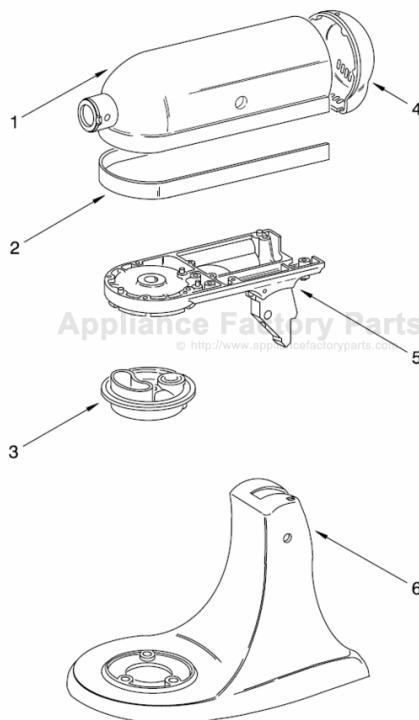

COLOR VARIATION PARTS For Variations of Model: KSM75__1

[Find Your KITCHENAID Mixer Parts - Select From 532 Models](#)

----- Manual continues below -----