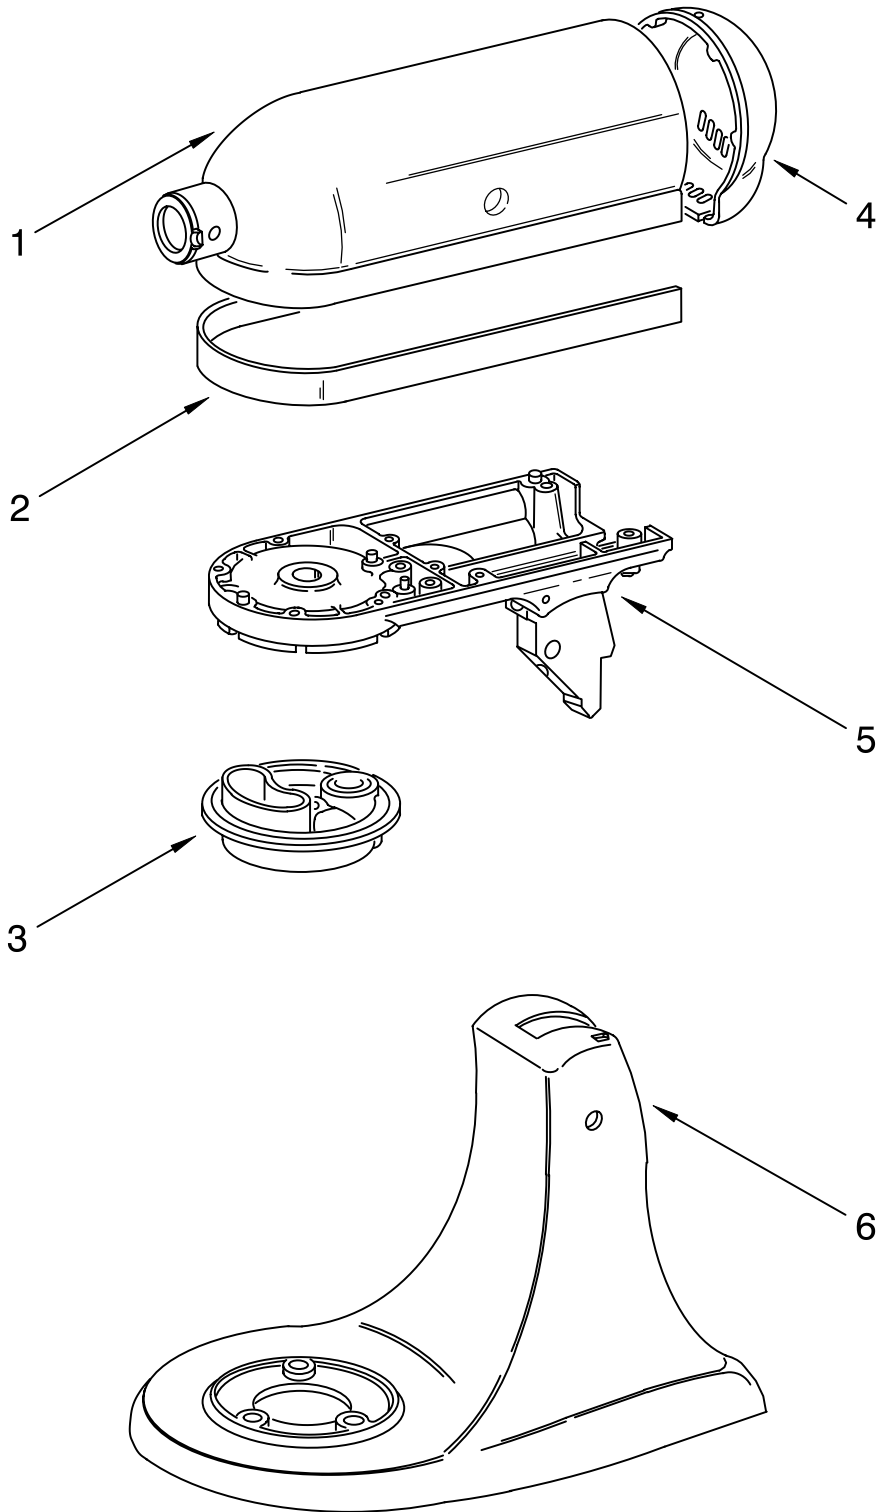

MODELS:

KSM75WH1 (White)

FOR CUSTOMER SATISFACTION ALWAYS USE
FACTORY SPECIFICATION PARTS

COLOR VARIATION PARTS

For Variations of Model: KSM75__1

Illus. No.	Part No.	DESCRIPTION
1	240291-1	Motor Housing White
2	9706916	Trim Band White
3	240286-1	Planetary White
4	240253-1	End Cover White
5	240350-4	Lower Gearcase White
6	240151-1	Pedestal White

FOR ORDERING INFORMATION REFER TO PARTS PRICE LIST

BASE AND PEDESTAL UNIT

For Variations of Model: KSM75__1

Illus. No.	Part No.	DESCRIPTION
1	9709648	Literature Use & Care Guide (Trilingual)
	8212368	Repair Parts List
2	4162529	Screw Cap Kit
3	9709280	Lever, Latch
4	24450	Link, Latch
5	4161530	Foot
6	**	Pedestal
7	16910	Pin, Hinge
8	103993	Screw, Latch Bearing
9	24452	Latch, Link & Lever
10	9709055	Latch
11	8533912	Washer
12	110679	Screw
13	116241	Washer, Spring
14	3400020	Screw
15	9708470	Beater, Flat
16	4169926	Bowl And Base (4 1/2 Qt.)
17	9708471	Dough Hook
18	9706446	Wire Whip

Illus. No.	Part No.	DESCRIPTION	Illus. No.	Part No.	DESCRIPTION	Illus. No.	Part No.	DESCRIPTION
1	110679	Screw, Pivot	14	240775-1	Seal, End	26		Cord, Power
2	116241	Washer, Spring	15	3180526	Bracket, Bearing		9701025	White
3	9709276	Switch Lever			Asm.	27	9706595	Board, Phase
		And Stud	16	3180238	Washer			Control
4	3183680	Spring, Control	17	8533905	Nut, Machine	28	9708315	Armature &
		Plate	18	240680	Insert, Brush			Bearing Assy
5	3184176	Speed Link & Cam			Holder	29	4162634	Sleeve, Motor
6	240205	Spring, Flat	19	9706416	Brush, Carbon			Stud
7	240769	Screw, Stator	20	9707926	Screw, Set	30	3184609	Screw
8	9702695	Field Assembly	21	116286	Cap, Spring	31	3179908	Housing, Brush
9	9704324	Washer, Ball			Seat			Holder
		Bearing (Front)	22	116287	Spring, Cap	32	4162546	Brush Holder
10	W10068260	Screw	23		Cap, Brush Holder			Assembly
11	16998	Stud, Governor		3184212	Black			
		Drive	24	17830	Governor Assembly			
12	3180162	Washer, Spacing	25	240904-2	Control Plate			
13	W10068270	Washer			Assembly			