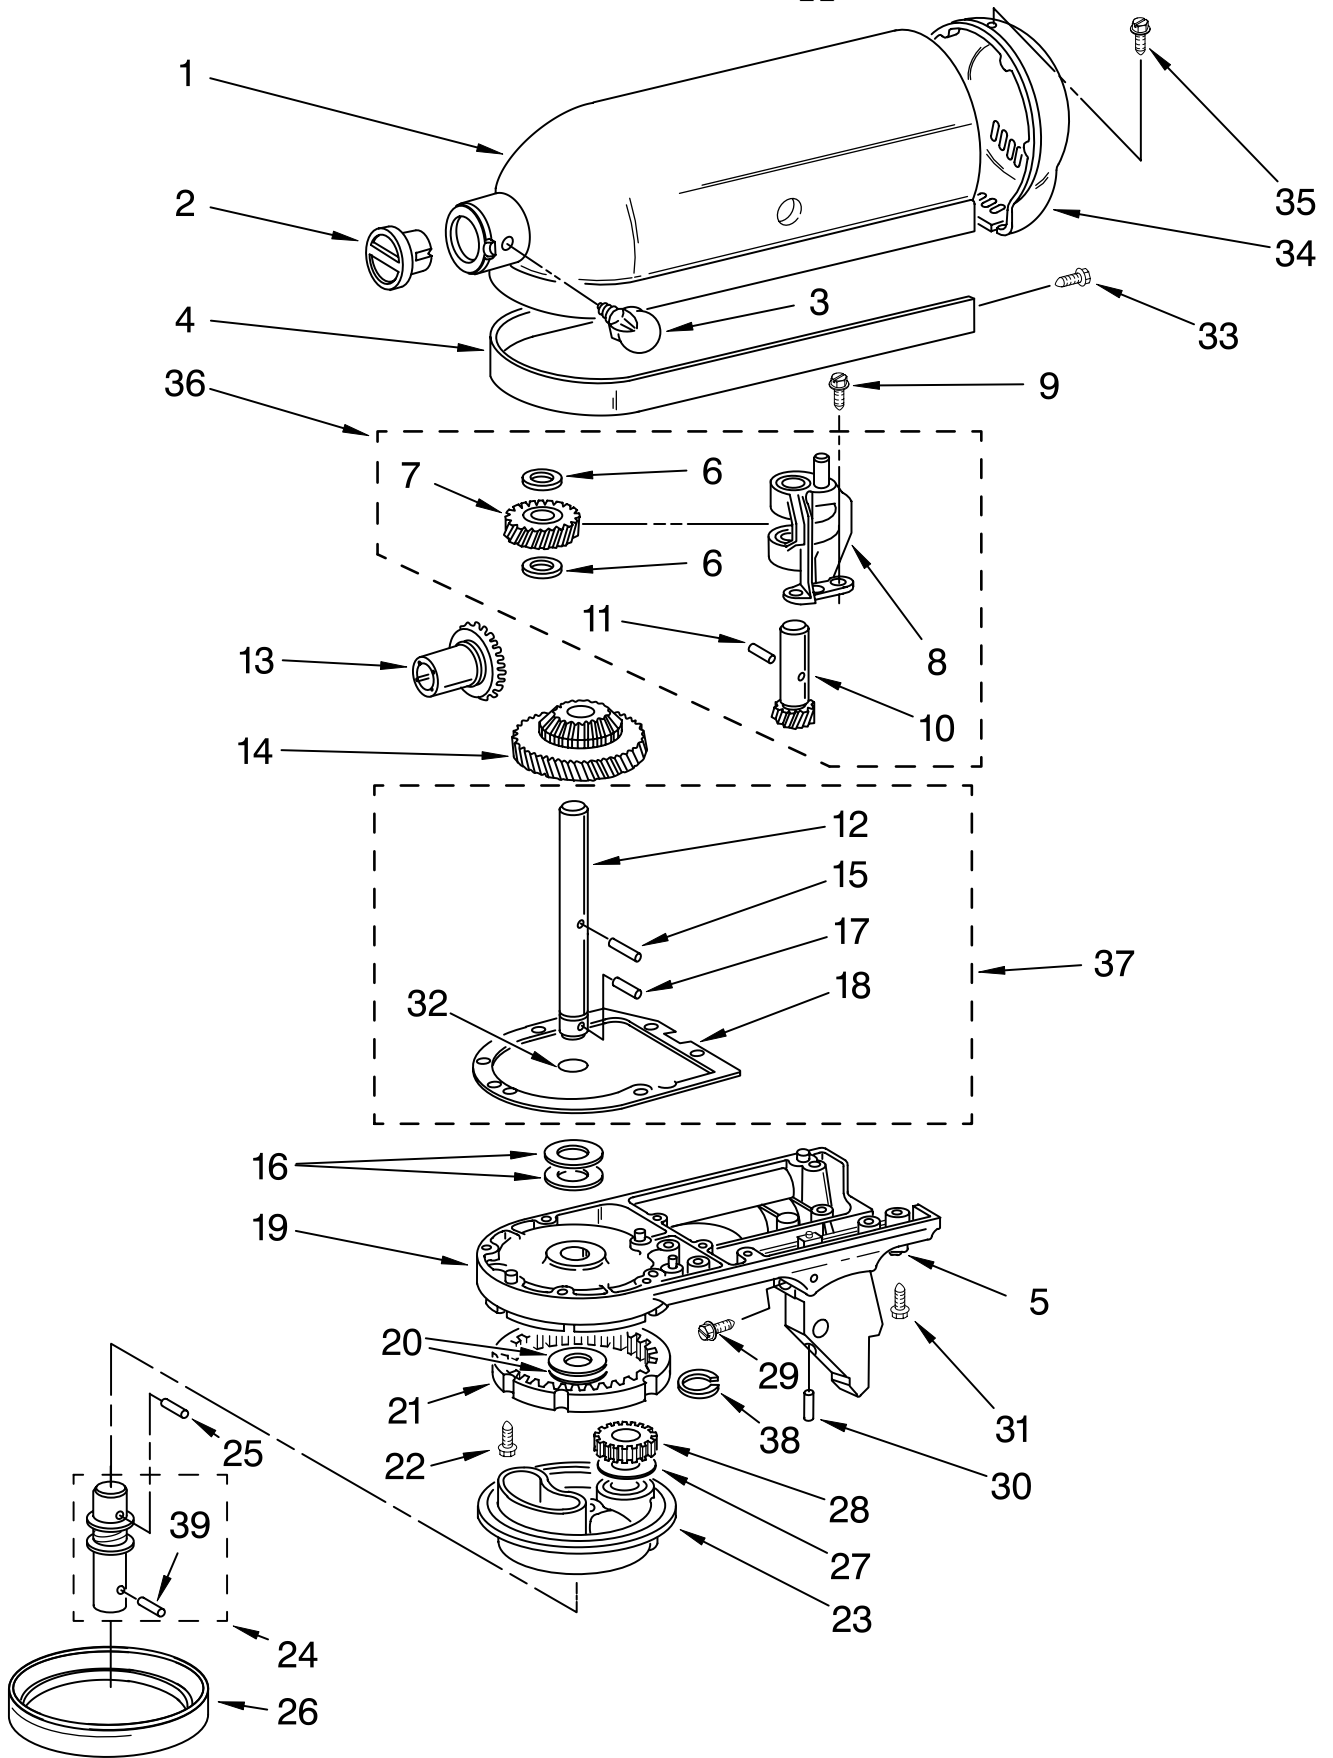

CASE, GEARING AND PLANETARY UNIT

FOR MODELS: KSM90PS__0

FOR ORDERING INFORMATION REFER TO PARTS PRICE LIST

CASE, GEARING AND PLANETARY UNIT

FOR MODELS: KSM90PS__0

Illus. No.	Part No.	DESCRIPTION	Illus. No.	Part No.	DESCRIPTION	Illus. No.	Part No.	DESCRIPTION
1	**	Gearcase Motor Housing	12	240026	Shaft, Vertical Center	24	4176067	Agitator Shaft
2		Cap, Attachment Hub	13	9705130	Gear, Attachment Hub Bevel	25	240018-1	Pin (Agitator Shaft Pinion)
	242765-2	Chrome	14	9703905	Bevel Pinion & Center Gear	26	240285	Ring, Planetary Drip
	242765-4	White	15	240018-1	Pin (Vertical Center Shaft)		240285-2	Polished
3		Thumb Screw	16	3180163	Washer	27	3180160	Washer, Shim
	4162142	Black	17	9705443	Pin, Grooved	28	9703903	Pinion, Gear
	240374-2	Storm Gray	18	4162324	Gasket, Transmission Case	29	4160413	Screw, Adjusting
	240374-3	Buff	19	**	Lower Gear Case	30	3400203	Screw, Set
4	**	Band, Trim	20	3180163	Washer	31	3400025	Screw, Machine
5	WL00320	Lock Washer,	21	9703904	Gear, Internal	32	67500-55	"O" Ring
6	3180161	Washer	22	103994	Screw	33	311932	Screw
7	4162897	Worm Gear	23	**	Planetary	34	**	Cover, End
8	240308	Worm Gear Bracket And Bearing				35	4162914	Screw
9	3400022	Screw And L.W. Assy.				36	240309-2	Worm Gear Bracket And Gear
10	240210-2	Shaft & Pinion				37	4160474	Center Shaft & "O" Ring
11	9705444	Pin, Grooved				38	9703438	Ring
						39	9704677	Pin, Groove

FOR ORDERING INFORMATION REFER TO PARTS PRICE LIST