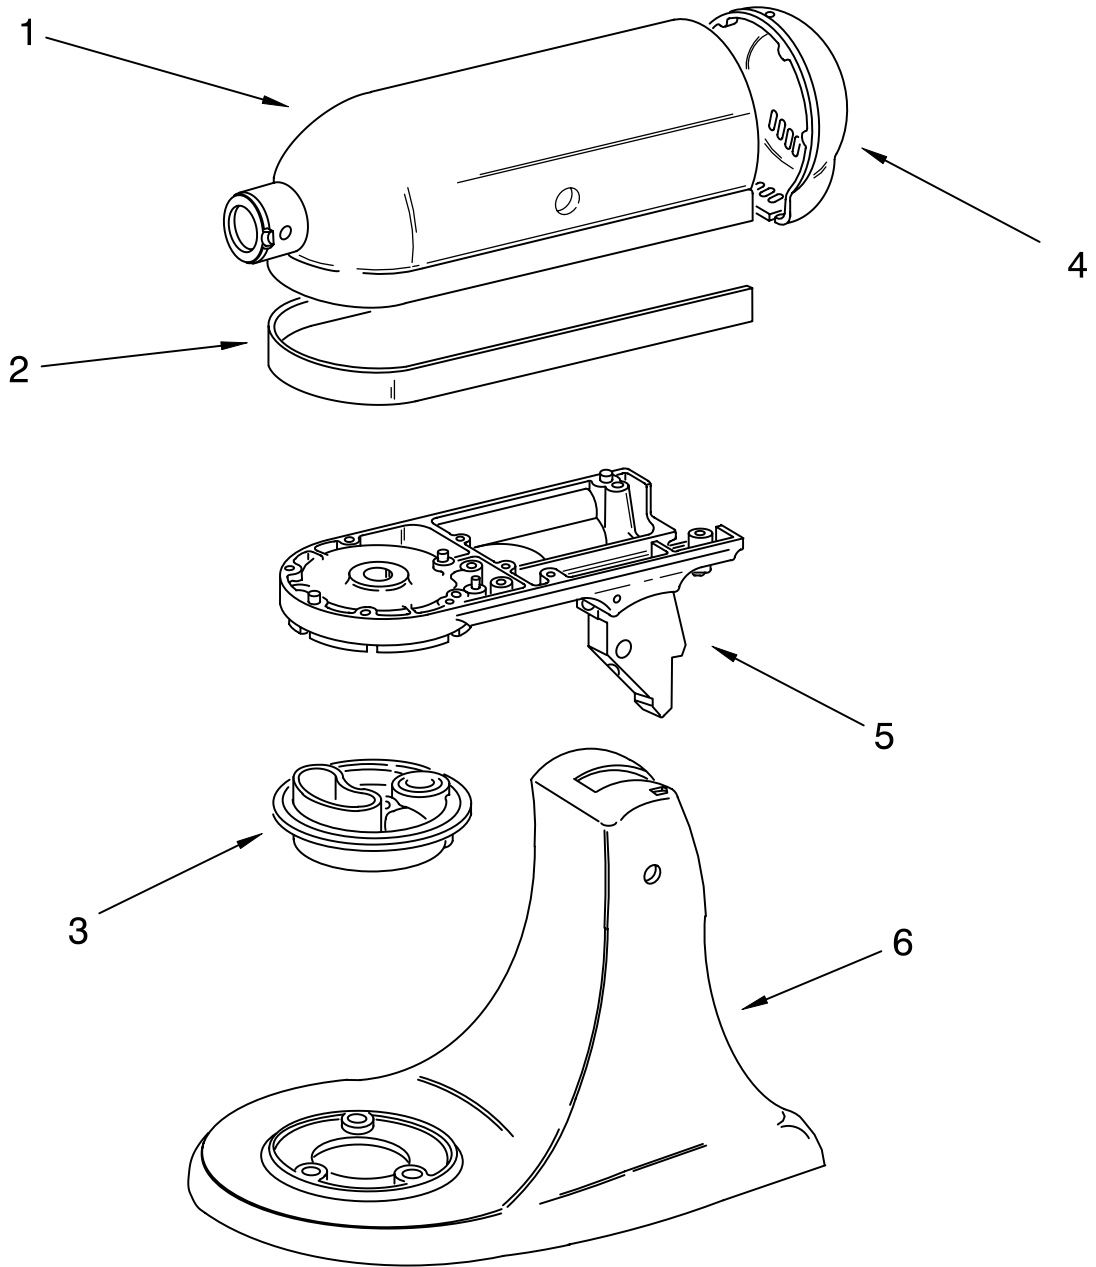

COLOR VARIATION PARTS

FOR MODELS: KSM90PS__0

FOR ORDERING INFORMATION REFER TO PARTS PRICE LIST