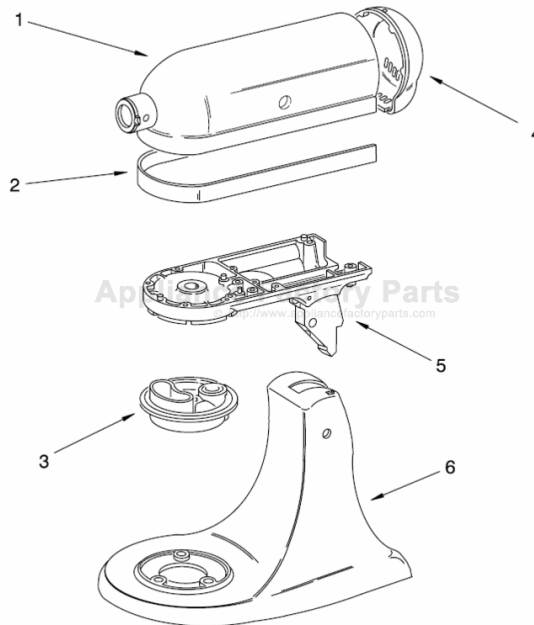

[Find Your KITCHENAID Mixer Parts - Select From 532 Models](#)

----- Manual continues below -----

PARTS LIST

for

KitchenAid®

4 1/2 QT. STAND MIXER

ULTRA POWER TILT

MODELS:

FOR MODELS: KSM90PS__0

Illus. No.	Part No.	DESCRIPTION	Illus. No.	Part No.	DESCRIPTION	Illus. No.	Part No.	DESCRIPTION
1	**	Gearcase Motor Housing	12	240026	Shaft, Vertical Center	24	4176067	Agitator Shaft
2		Cap, Attachment Hub	13	9705130	Gear, Attachment Hub Bevel	25	240018-1	Pin (Agitator Shaft Pinion)
	242765-2	Chrome	14	9703905	Bevel Pinion	26	240285	Ring, Planetary Drip
	242765-4	White	15	240018-1	Pin (Vertical & Center Gear)		240285-2	Polished
3		Thumb Screw	16	3180163	Washer	27	3180160	Washer, Shim
	4162142	Black	17	9705443	Pin, Grooved	28	9703903	Pinion, Gear
	240374-2	Storm Gray	18	4162324	Gasket, Transmission Case	29	4160413	Screw, Adjusting
	240374-3	Buff	19	**	Lower Gear Case	30	3400203	Screw, Set
4	**	Band, Trim	20	3180163	Washer	31	3400025	Screw, Machine
5	WL00320	Lock Washer,	21	9703904	Gear, Internal	32	67500-55	"O" Ring
6	3180161	Washer	22	103994	Screw	33	311932	Screw
7	4162897	Worm Gear	23	**	Planetary	34	**	Cover, End
8	240308	Worm Gear Bracket And Bearing				35	4162914	Screw
9	3400022	Screw And L.W. Assy.				36	240309-2	Worm Gear Bracket And Gear
10	240210-2	Shaft & Pinion				37	4160474	Center Shaft & "O" Ring
11	9705444	Pin, Grooved				38	9703438	Ring
						39	9704677	Pin, Groove