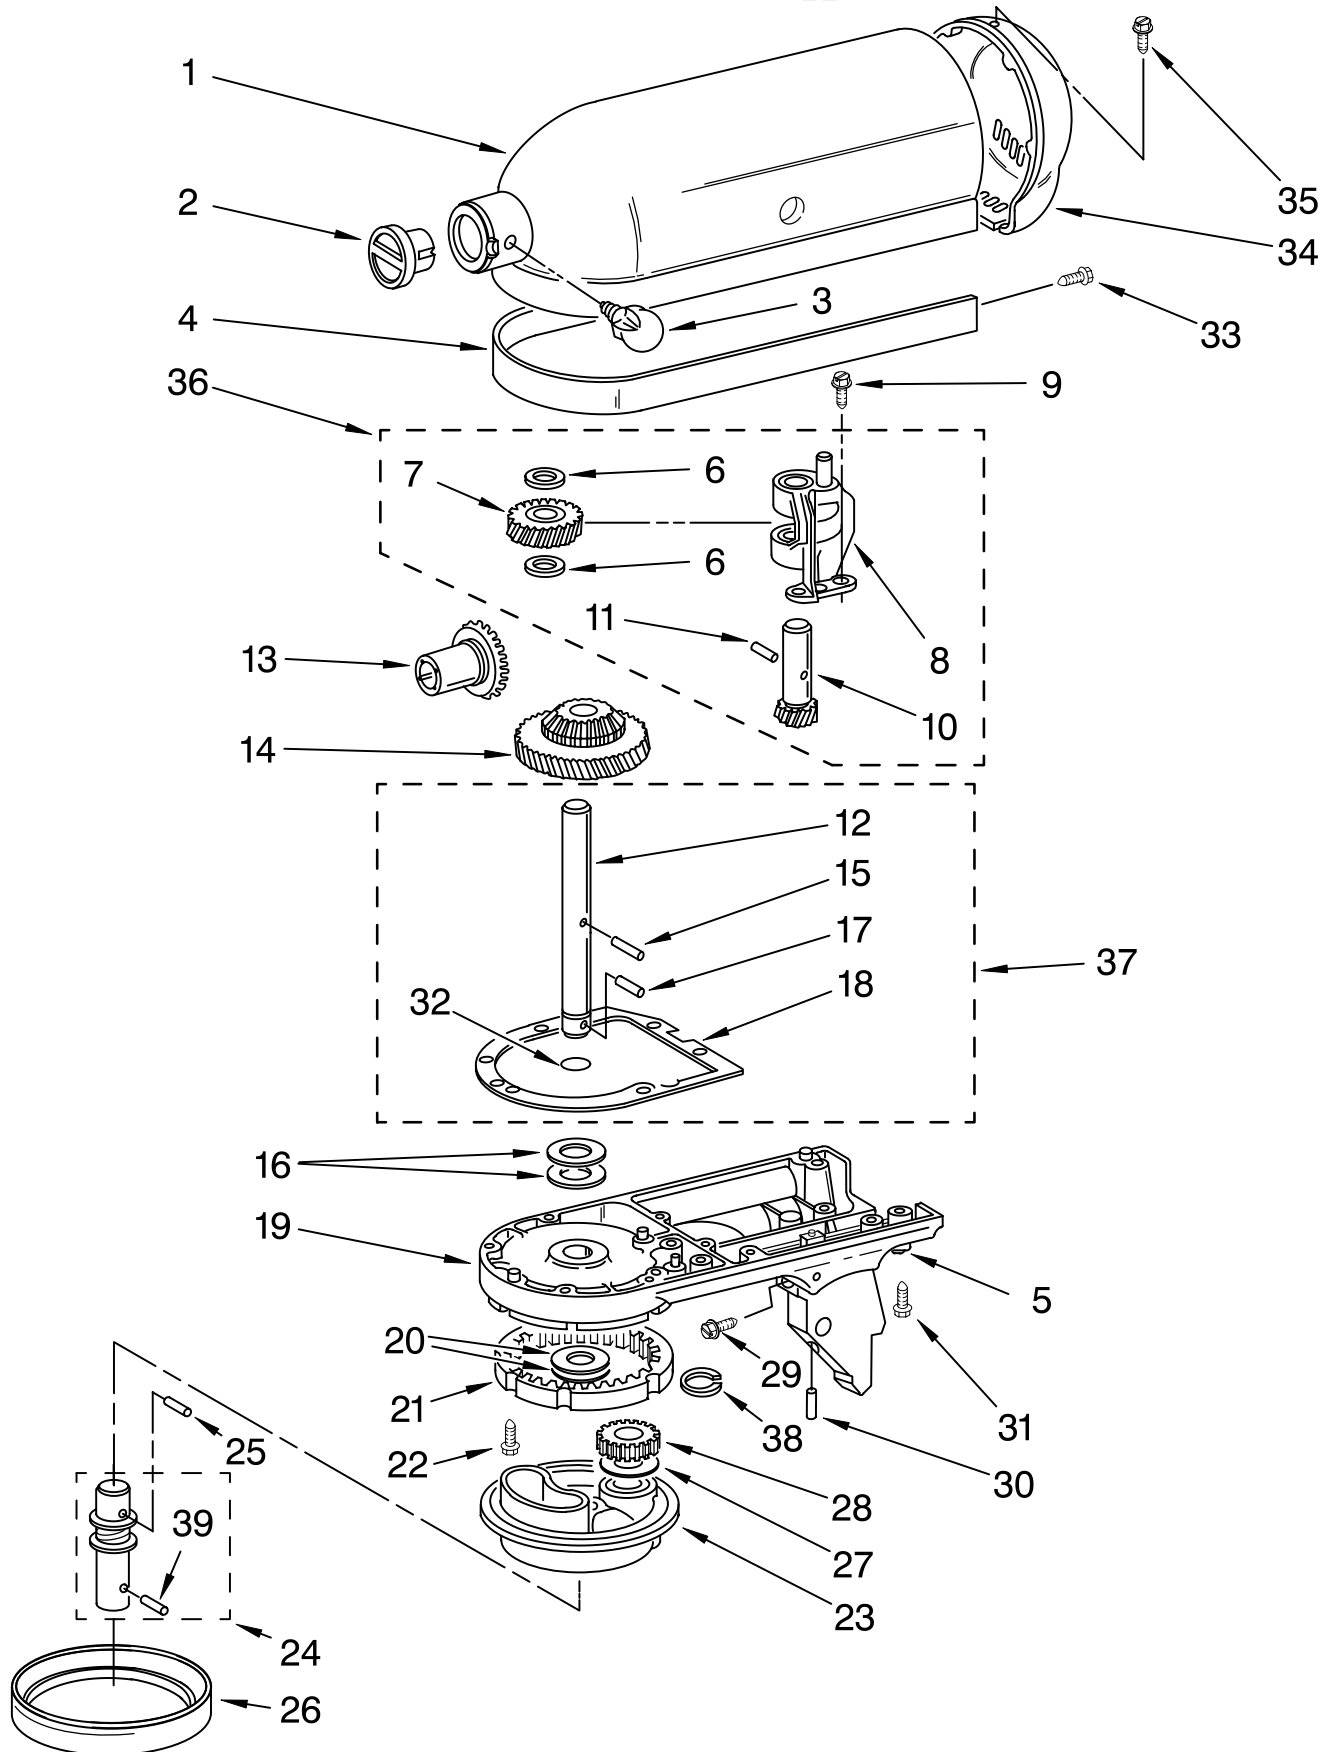

CASE, GEARING AND PLANETARY UNIT

FOR MODELS: KSM90PS_0

FOR ORDERING INFORMATION REFER TO PARTS PRICE LIST

CASE, GEARING AND PLANETARY UNIT

FOR MODELS: KSM90PS__0

Illus. No.	Part No.	DESCRIPTION	Illus. No.	Part No.	DESCRIPTION	Illus. No.	Part No.	DESCRIPTION
1	**	Gearcase Motor Housing	12	240026	Shaft, Vertical Center	24	4176067	Agitator Shaft
2		Cap, Attachment Hub	13	9705130	Gear, Attachment Hub Bevel	25	240018-1	Pin (Agitator Shaft Pinion)
	242765-2	Chrome	14	9703905	Bevel Pinion & Center Gear	26	240285	Ring, Planetary Drip
	242765-4	White	15	240018-1	Pin (Vertical Center Shaft)		240285-2	Polished
3		Thumb Screw	16	3180163	Washer	27	3180160	Washer, Shim
	4162142	Black	17	9705443	Pin, Grooved	28	9703903	Pinion, Gear
	240374-2	Storm Gray	18	4162324	Gasket, Transmission Case	29	4160413	Screw, Adjusting
	240374-3	Buff	19	**	Lower Gear Case	30	3400203	Screw, Set
4	**	Band, Trim	20	3180163	Washer	31	3400025	Screw, Machine
5	WL00320	Lock Washer,	21	9703904	Gear, Internal	32	67500-55	"O" Ring
6	3180161	Washer	22	103994	Screw	33	311932	Screw
7	4162897	Worm Gear	23	**	Planetary	34	**	Cover, End
8	240308	Worm Gear Bracket And Bearing				35	4162914	Screw
9	3400022	Screw And L.W. Assy.				36	240309-2	Worm Gear Bracket And Gear
10	240210-2	Shaft & Pinion				37	4160474	Center Shaft & "O" Ring
11	9705444	Pin, Grooved				38	9703438	Ring
						39	9704677	Pin, Groove

FOR ORDERING INFORMATION REFER TO PARTS PRICE LIST