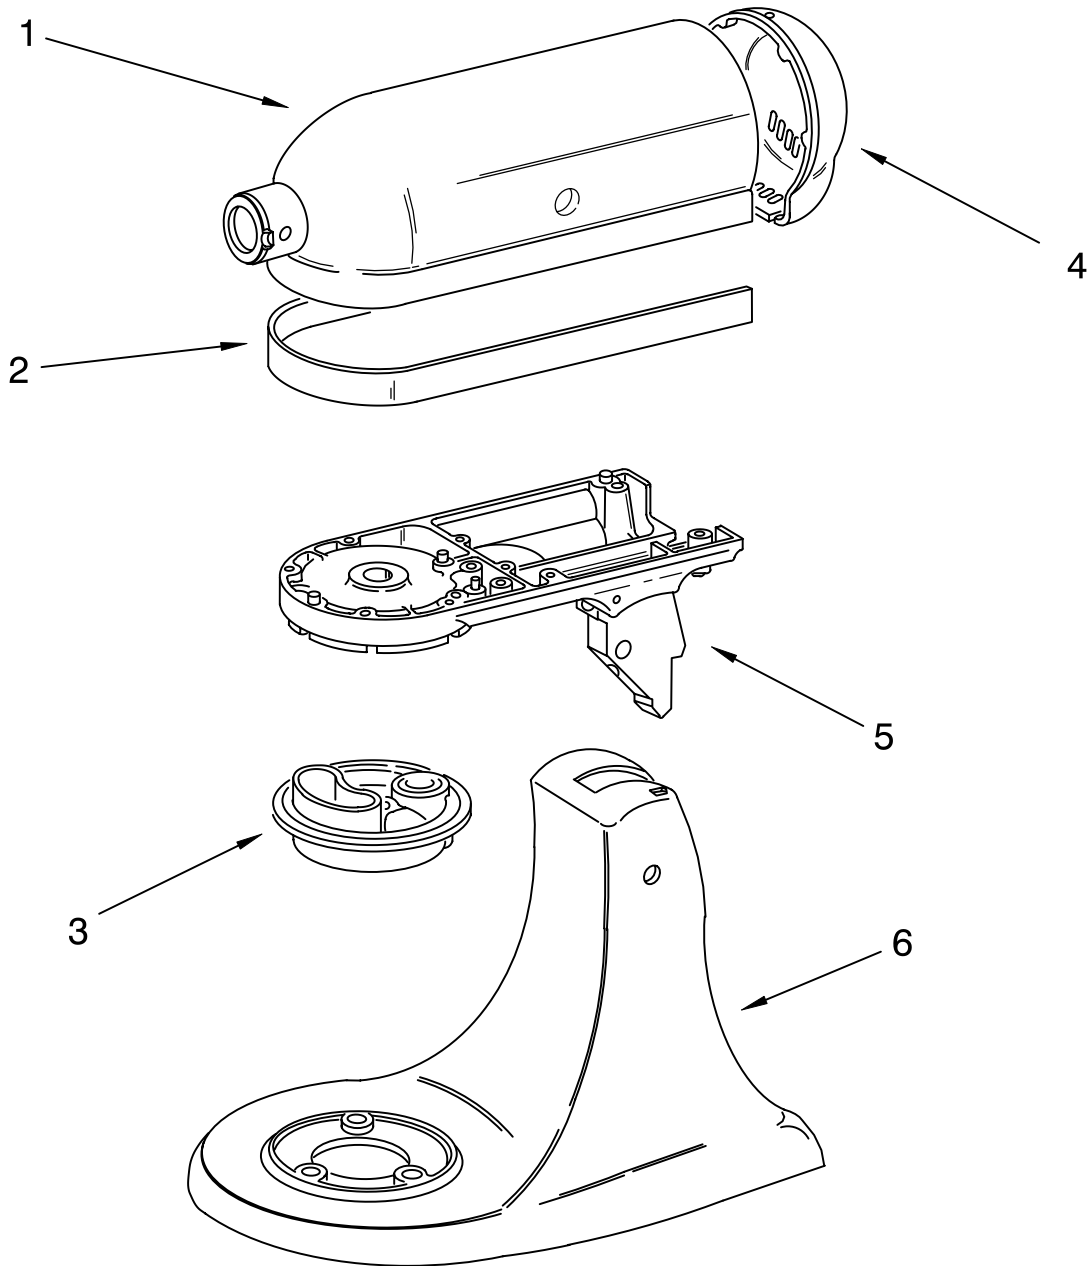

COLOR VARIATION PARTS

FOR MODELS: KSM90PS__0

FOR ORDERING INFORMATION REFER TO PARTS PRICE LIST