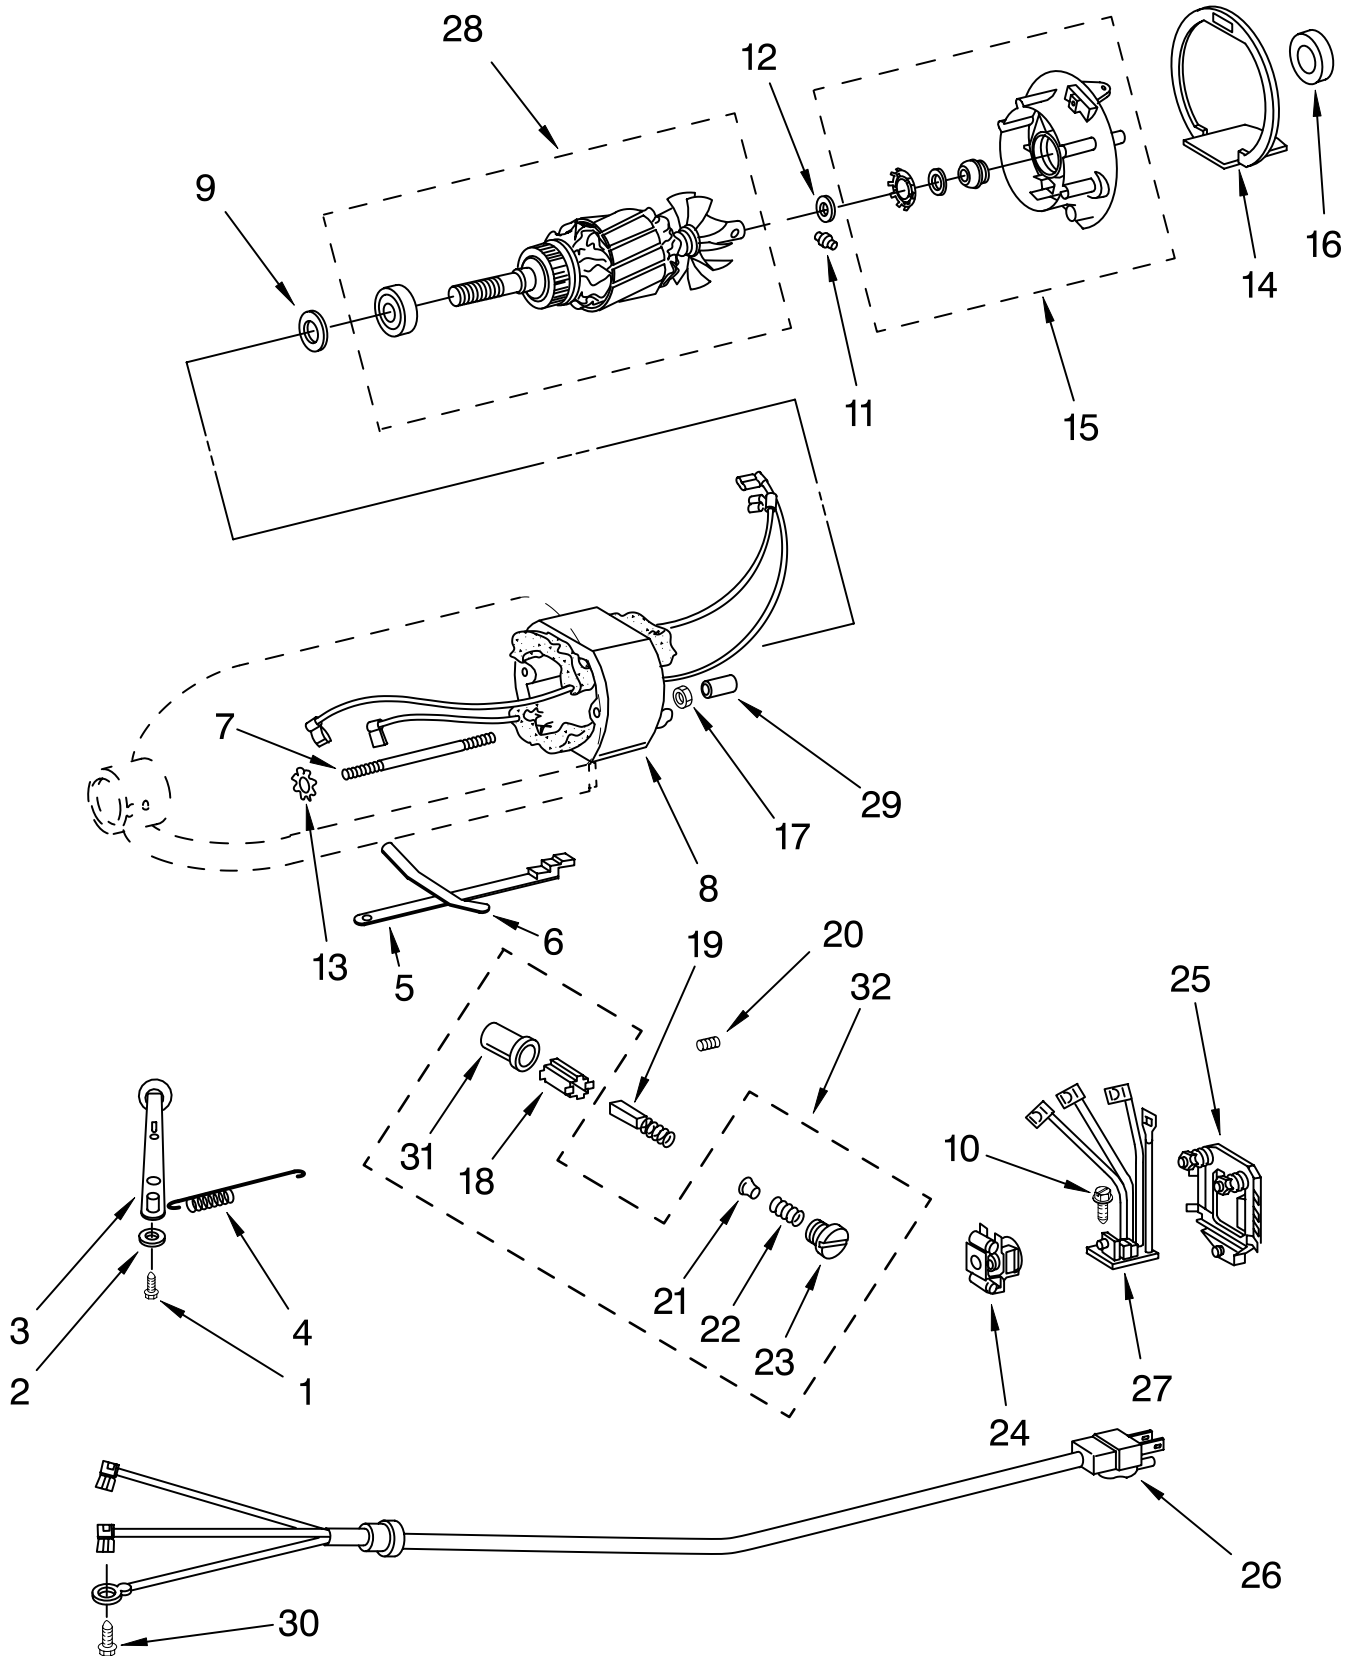

FOR ORDERING INFORMATION REFER TO PARTS PRICE LIST

MOTOR AND CONTROL PARTS

FOR MODELS: KSM90PS_0

FOR ORDERING INFORMATION REFER TO PARTS PRICE LIST

MOTOR AND CONTROL PARTS

FOR MODELS: KSM90PS__0

Illus. No.	Part No.	DESCRIPTION
1	110679	Screw, Pivot
2	116241	Washer, Spring
3		Switch Lever And Stud
	3184193	Black
	3184194	Storm Grey
	3184195	Buff
4	3183680	Spring, Control Plate
5	3184176	Speed Link & Cam
6	240205	Spring, Flat
7	240769	Screw
8	9702695	Field Assembly
9	9704324	Washer, Bearing
10	3400402	Screw, Self Tapping
11	16998	Stud, Governor Drive
12	3180162	Washer
13	3400900	Washer
14	3184356	Seal, End
15	3180526	Bracket, Bearing Asm.
16	3180238	Washer
17	8533905	Nut, Machine
18	240680	Insert, Brush Holder
19	9706416	Brush, Carbon
20	9707926	Screw, Set
21	116286	Cap, Spring Seat
22	116287	Spring, Cap
23		Cap, Brush Holder
	3184212	Black
	3184211	White
	3184213	Almond Creme
24	17830	Governor Assembly
25	240904-2	Control Plate Assembly
26		Power Cord
	9701025	White
	9701026	Black
27	9706595	Phase Control Board
28	9708315	Armature & Bearing
29	4162634	Sleeve, Motor Stud
30	3184609	Screw, Ground
31	3179908	Housing, Brush Holder
32	4162546	Brush Holder