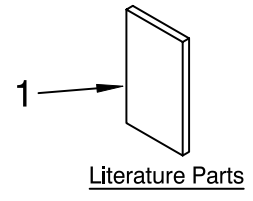

FOR ORDERING INFORMATION REFER TO PARTS PRICE LIST