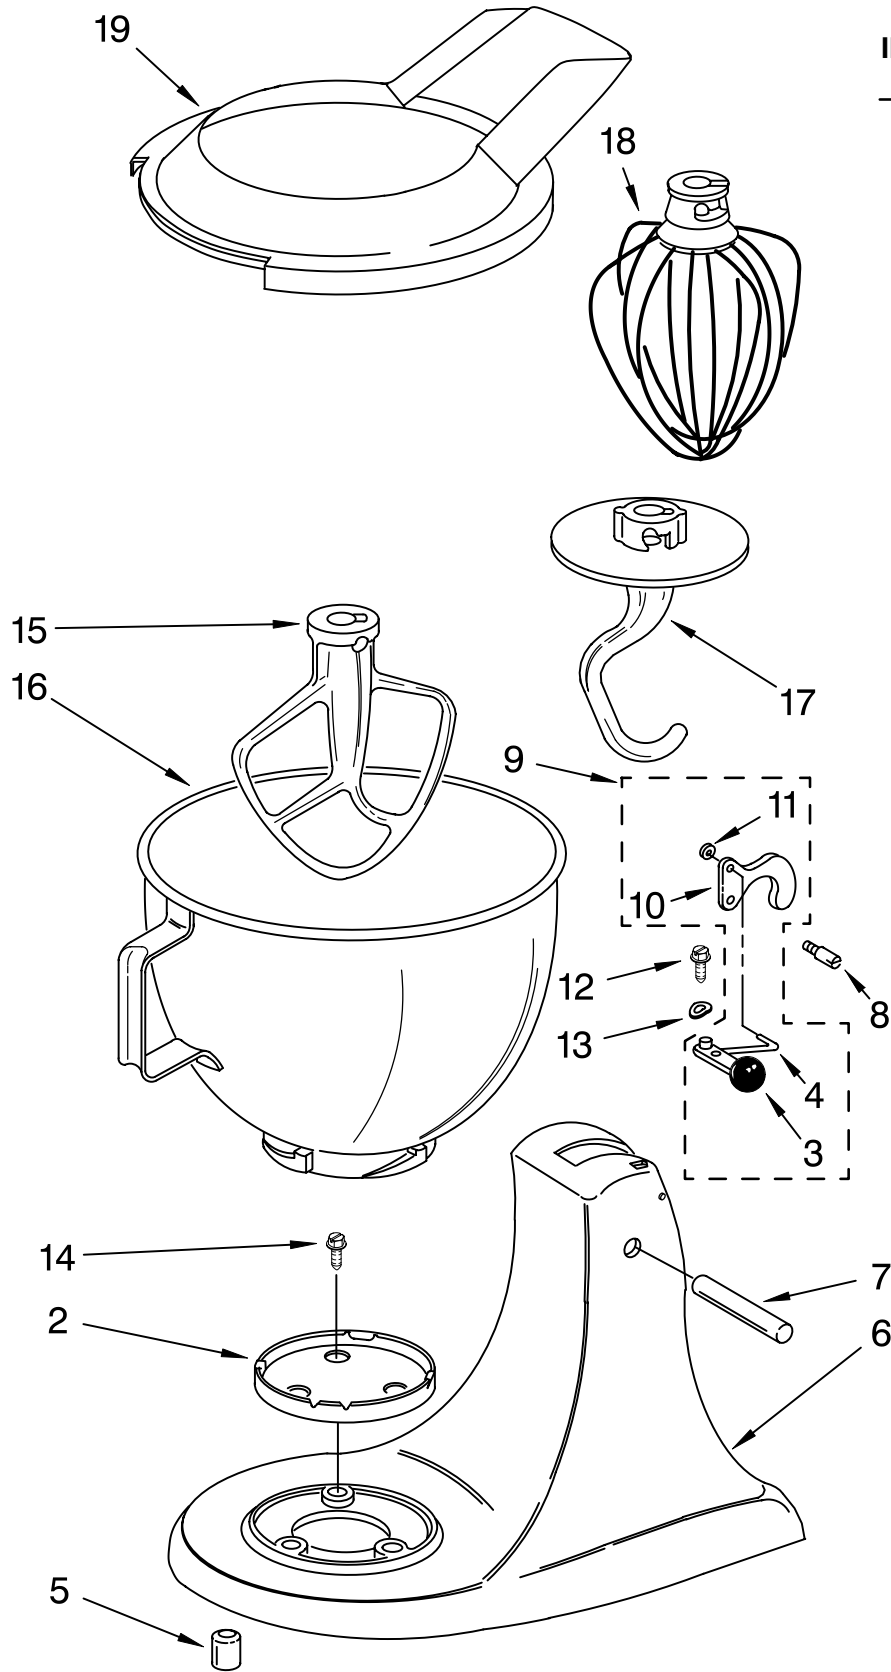

BASE AND PEDESTAL UNIT

FOR MODELS: KSM90PS__0

Illus. No.	Part No.	DESCRIPTION
1		Literature Parts Use & Care Guide
	9707917	U.S.
	9707352	Canada
	8212057	Repair Parts List
2	4163032	Screw Cap Kit
3		Lever, Latch
	4176024	Black
	242928-2	Storm Gray
4	24450	Link, Latch
5	115792	Foot, Base
6	**	Pedestal
7	16910	Pin, Hinge
8	103993	Screw, Latch Bearing
9	24452	Latch, Link & Lever
10	9709055	Latch
11	WS02903	Washer
12	110679	Screw, Pivot
13	116241	Washer, Spring
14	3400020	Screw
15	9708470	Beater, Flat
16	4163336	Bowl And Base (4 1/2 Qt.)
17	9708471	Dough Hook
18	9706446	Wire Whip
19	9706633	Pouring Shield

FOR ORDERING INFORMATION REFER TO PARTS PRICE LIST