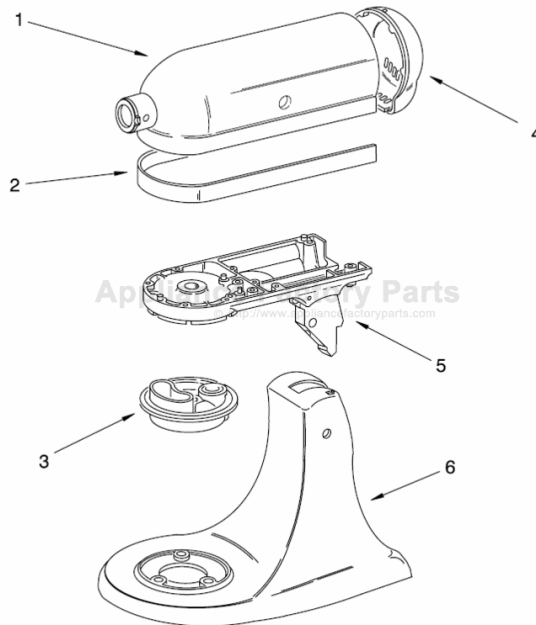

[Find Your KITCHENAID Mixer Parts - Select From 532 Models](#)

----- Manual continues below -----