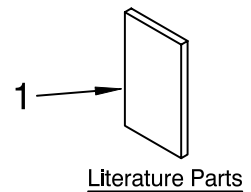

FOR ORDERING INFORMATION REFER TO PARTS PRICE LIST