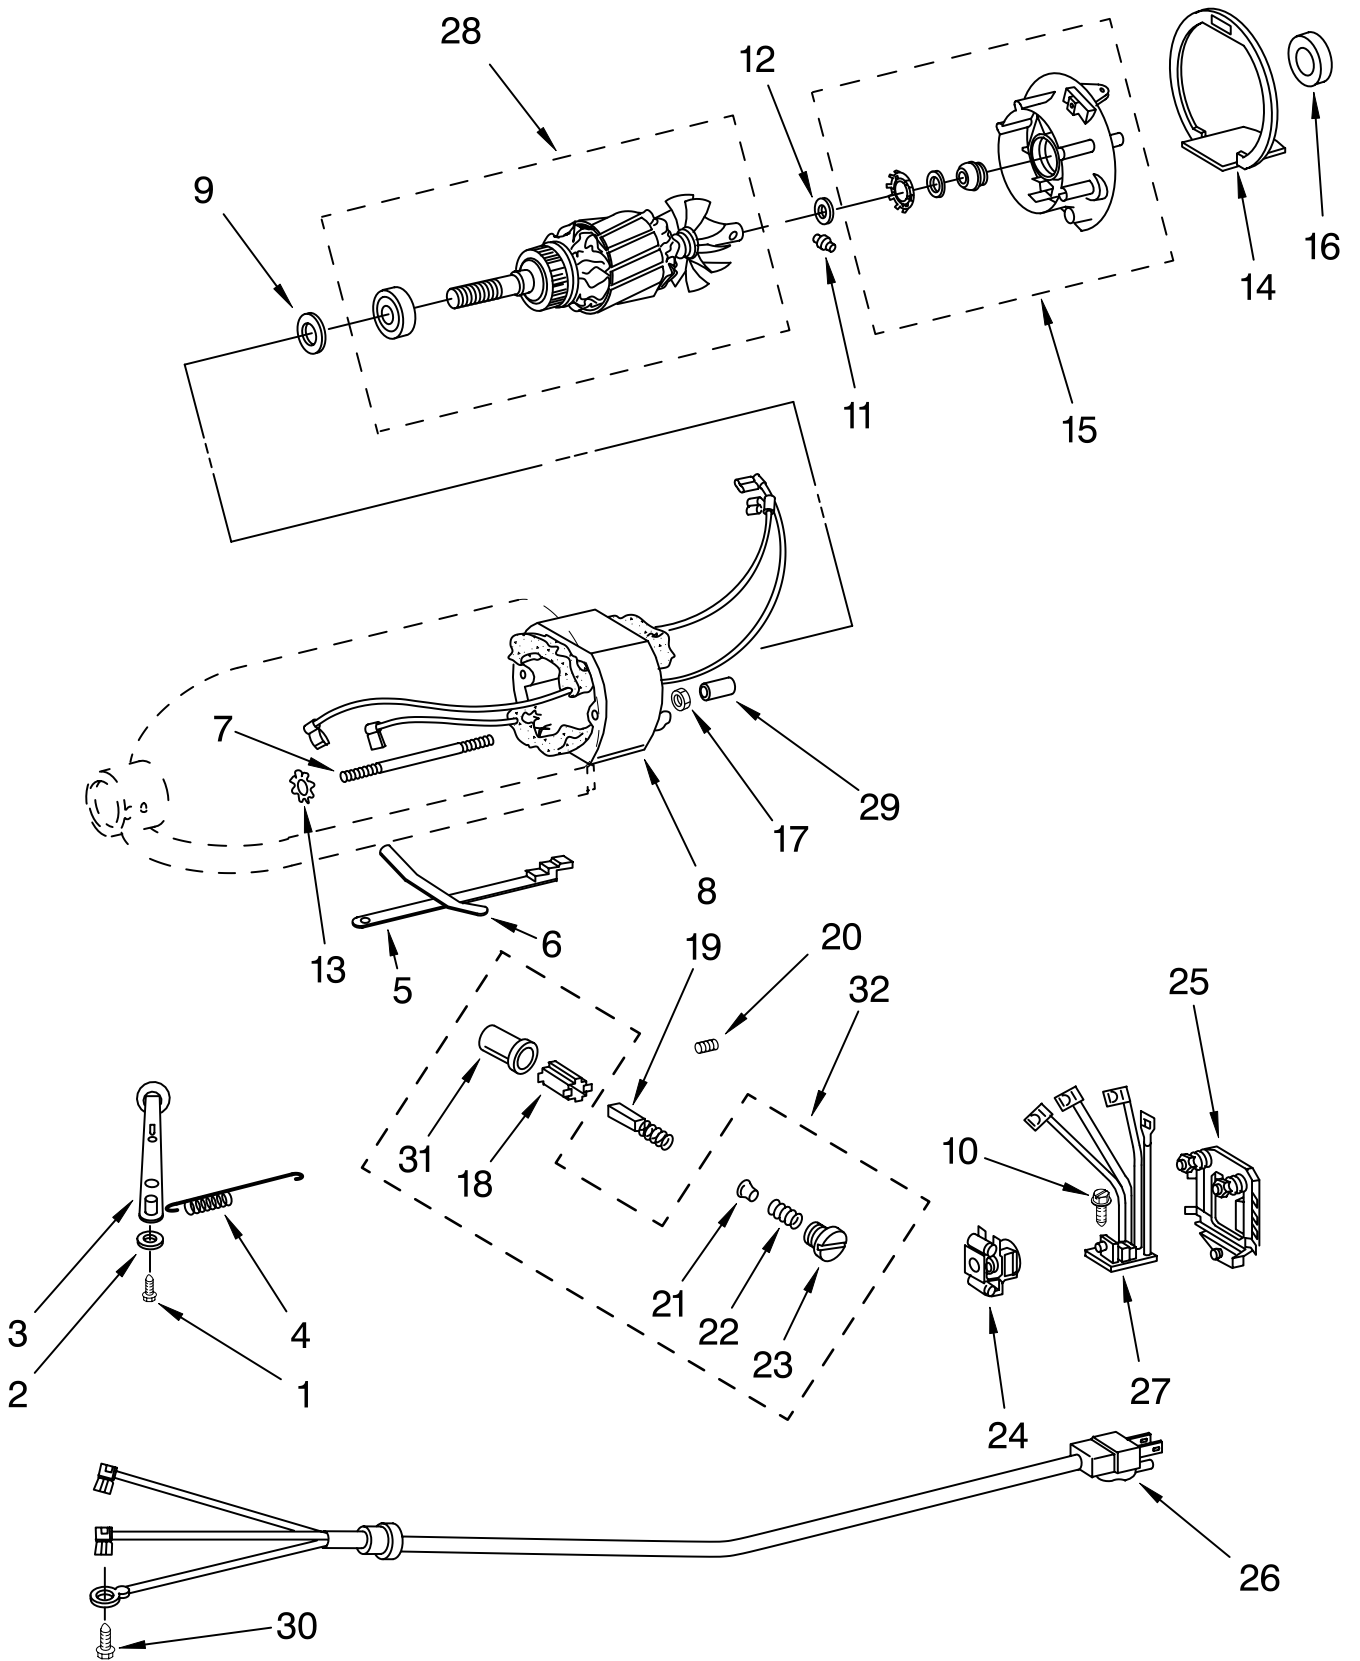

MOTOR AND CONTROL PARTS

FOR MODELS: KSM90PS__0

FOR ORDERING INFORMATION REFER TO PARTS PRICE LIST

MOTOR AND CONTROL PARTS

FOR MODELS: KSM90PS__0

Illus. No.	Part No.	DESCRIPTION
1	110679	Screw, Pivot
2	116241	Washer, Spring
3		Switch Lever And Stud
	3184193	Black
	3184194	Storm Grey
	3184195	Buff
4	3183680	Spring, Control Plate
5	3184176	Speed Link & Cam
6	240205	Spring, Flat
7	240769	Screw
8	9702695	Field Assembly
9	9704324	Washer, Bearing
10	3400402	Screw, Self Tapping
11	16998	Stud, Governor Drive
12	3180162	Washer
13	3400900	Washer
14	3184356	Seal, End
15	3180526	Bracket, Bearing Asm.
16	3180238	Washer
17	8533905	Nut, Machine
18	240680	Insert, Brush Holder
19	9706416	Brush, Carbon
20	9707926	Screw, Set
21	116286	Cap, Spring Seat
22	116287	Spring, Cap
23		Cap, Brush Holder
	3184212	Black
	3184211	White
	3184213	Almond Creme
24	17830	Governor Assembly
25	240904-2	Control Plate Assembly
26		Power Cord
	9701025	White
	9701026	Black
27	9706595	Phase Control Board
28	9708315	Armature & Bearing
29	4162634	Sleeve, Motor Stud
30	3184609	Screw, Ground
31	3179908	Housing, Brush Holder
32	4162546	Brush Holder

FOR ORDERING INFORMATION REFER TO PARTS PRICE LIST