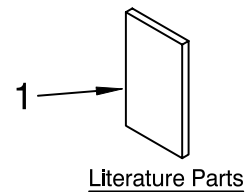

FOR ORDERING INFORMATION REFER TO PARTS PRICE LIST