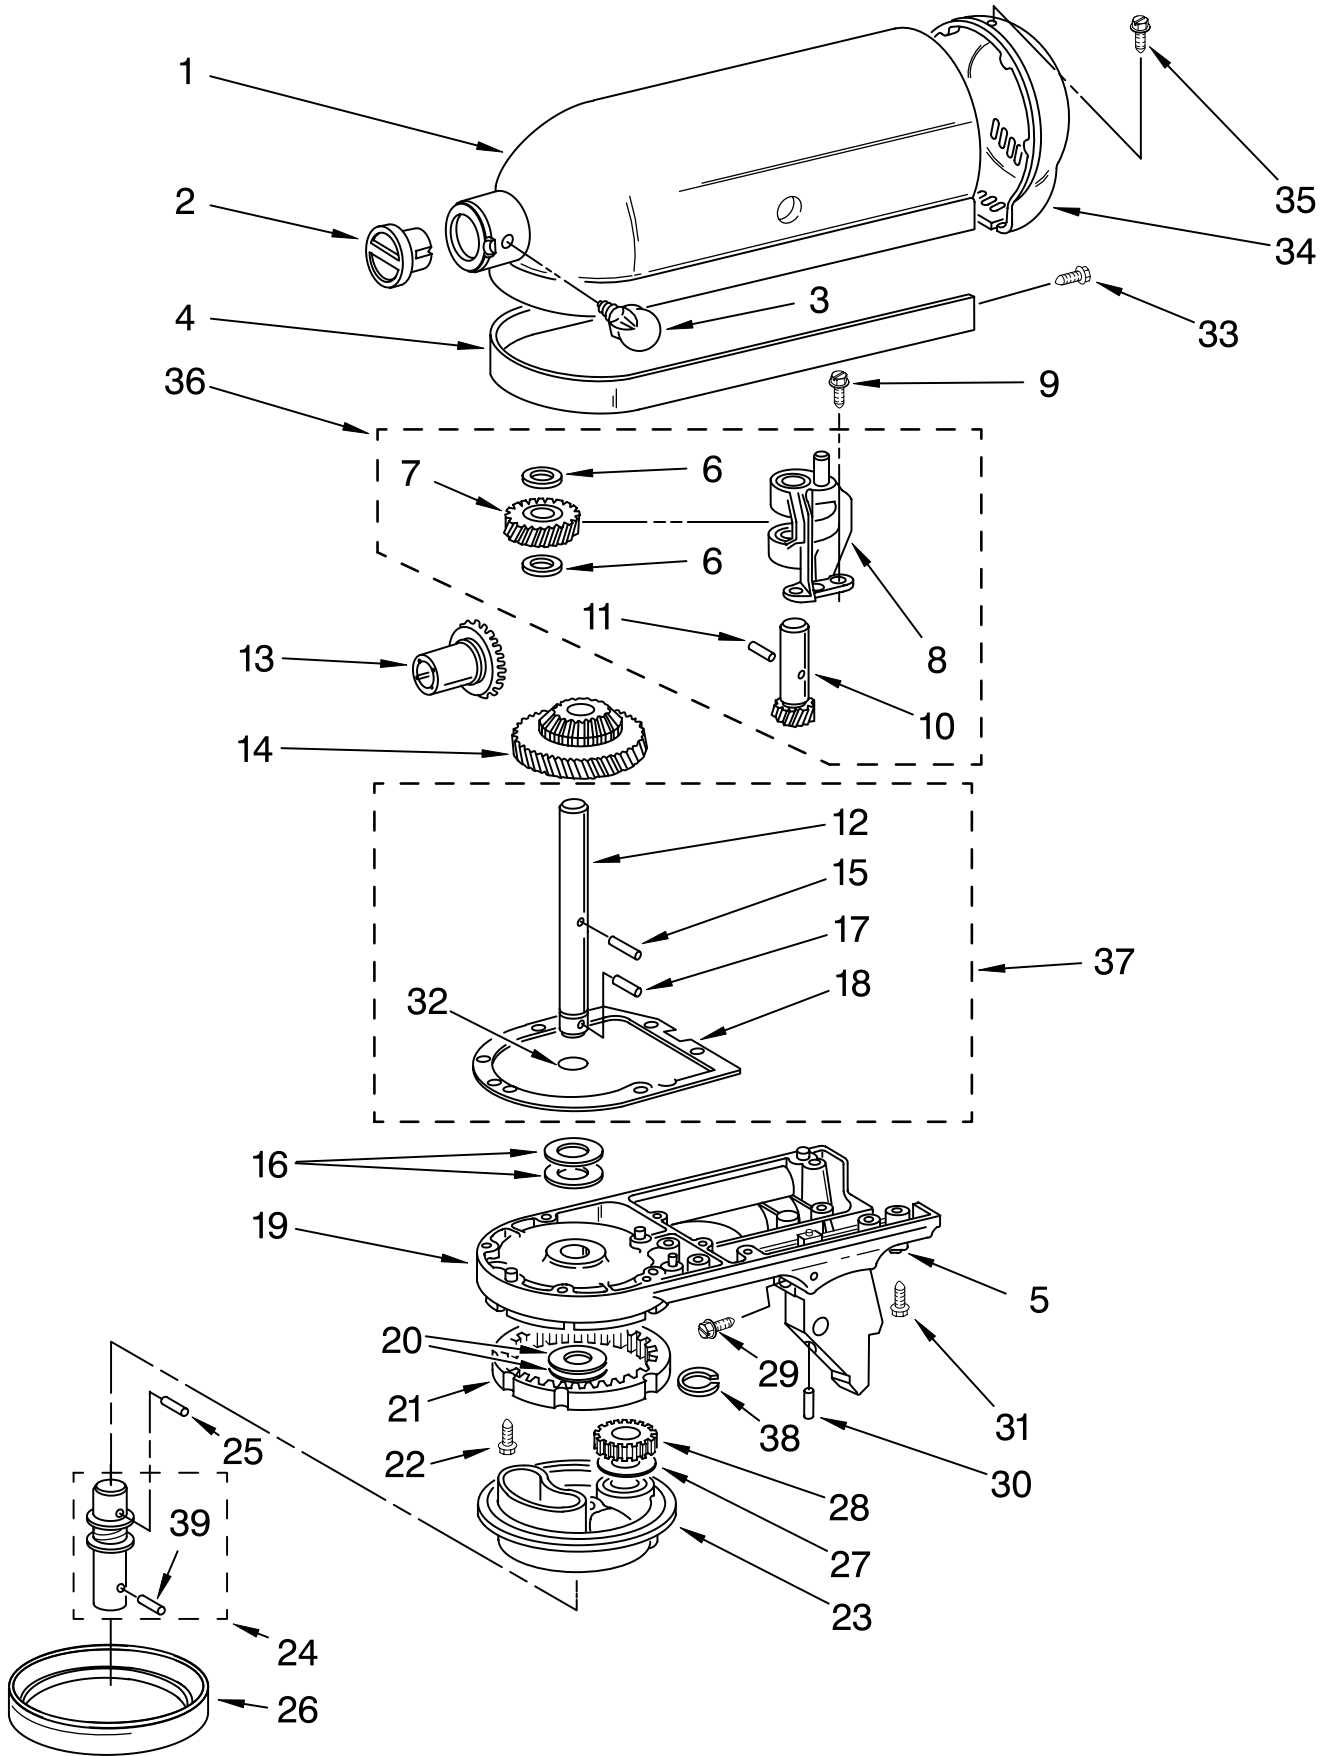

CASE, GEARING AND PLANETARY UNIT

FOR MODELS: KSM90PS__0

FOR ORDERING INFORMATION REFER TO PARTS PRICE LIST

CASE, GEARING AND PLANETARY UNIT

FOR MODELS: KSM90PS__0

Illus. No.	Part No.	DESCRIPTION	Illus. No.	Part No.	DESCRIPTION	Illus. No.	Part No.	DESCRIPTION
1	**	Gearcase Motor Housing	12	240026	Shaft, Vertical Center	24	4176067	Agitator Shaft
2		Cap, Attachment Hub	13	9705130	Gear, Attachment Hub Bevel	25	240018-1	Pin (Agitator Shaft Pinion)
	242765-2	Chrome	14	9703905	Bevel Pinion	26	240285	Ring, Planetary Drip
	242765-4	White					240285-2	Polished
3		Thumb Screw	15	240018-1	Pin (Vertical & Center Gear)	27	3180160	Washer, Shim
	4162142	Black	16	3180163	Washer	28	9703903	Pinion, Gear
	240374-2	Storm Gray	17	9705443	Pin, Grooved	29	4160413	Screw, Adjusting
	240374-3	Buff	18	4162324	Gasket, Transmission Case	30	3400203	Screw, Set
4	**	Band, Trim				31	3400025	Screw, Machine
5	WL00320	Lock Washer,	19	**	Lower Gear Case	32	67500-55	"O" Ring
6	3180161	Washer	20	3180163	Washer	33	311932	Screw
7	4162897	Worm Gear	21	9703904	Gear, Internal	34	**	Cover, End
8	240308	Worm Gear Bracket And Bearing	22	103994	Screw	35	4162914	Screw
9	3400022	Screw And L.W. Assy.	23	**	Planetary	36	240309-2	Worm Gear Bracket And Gear
10	240210-2	Shaft & Pinion				37	4160474	Center Shaft & "O" Ring
11	9705444	Pin, Grooved				38	9703438	Ring
						39	9704677	Pin, Groove

FOR ORDERING INFORMATION REFER TO PARTS PRICE LIST