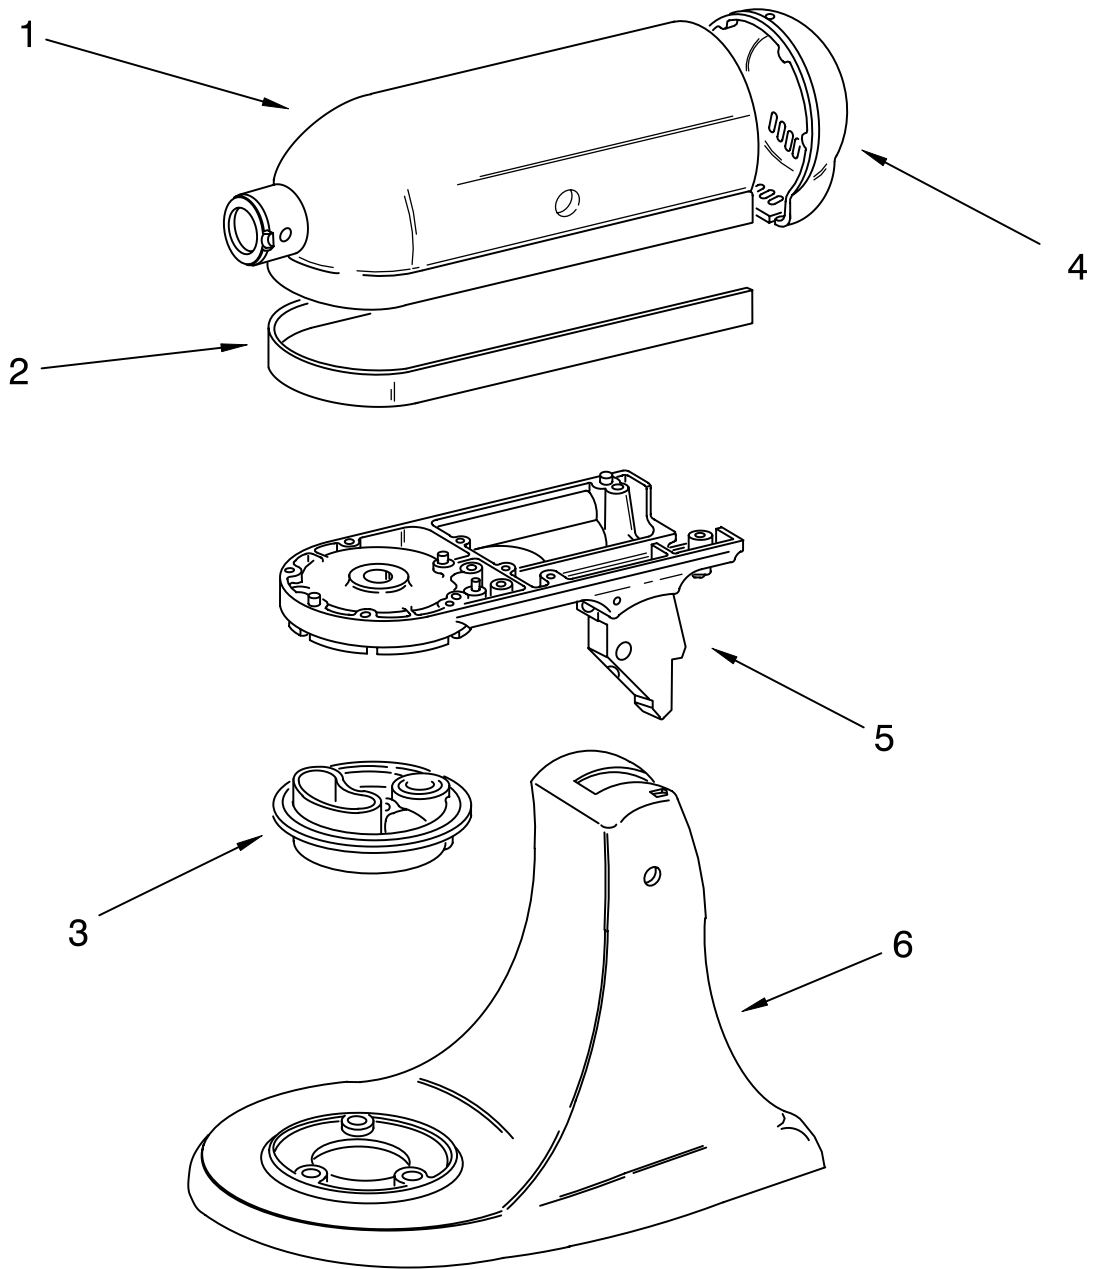

COLOR VARIATION PARTS

FOR MODELS: KSM90PS__0

FOR ORDERING INFORMATION REFER TO PARTS PRICE LIST