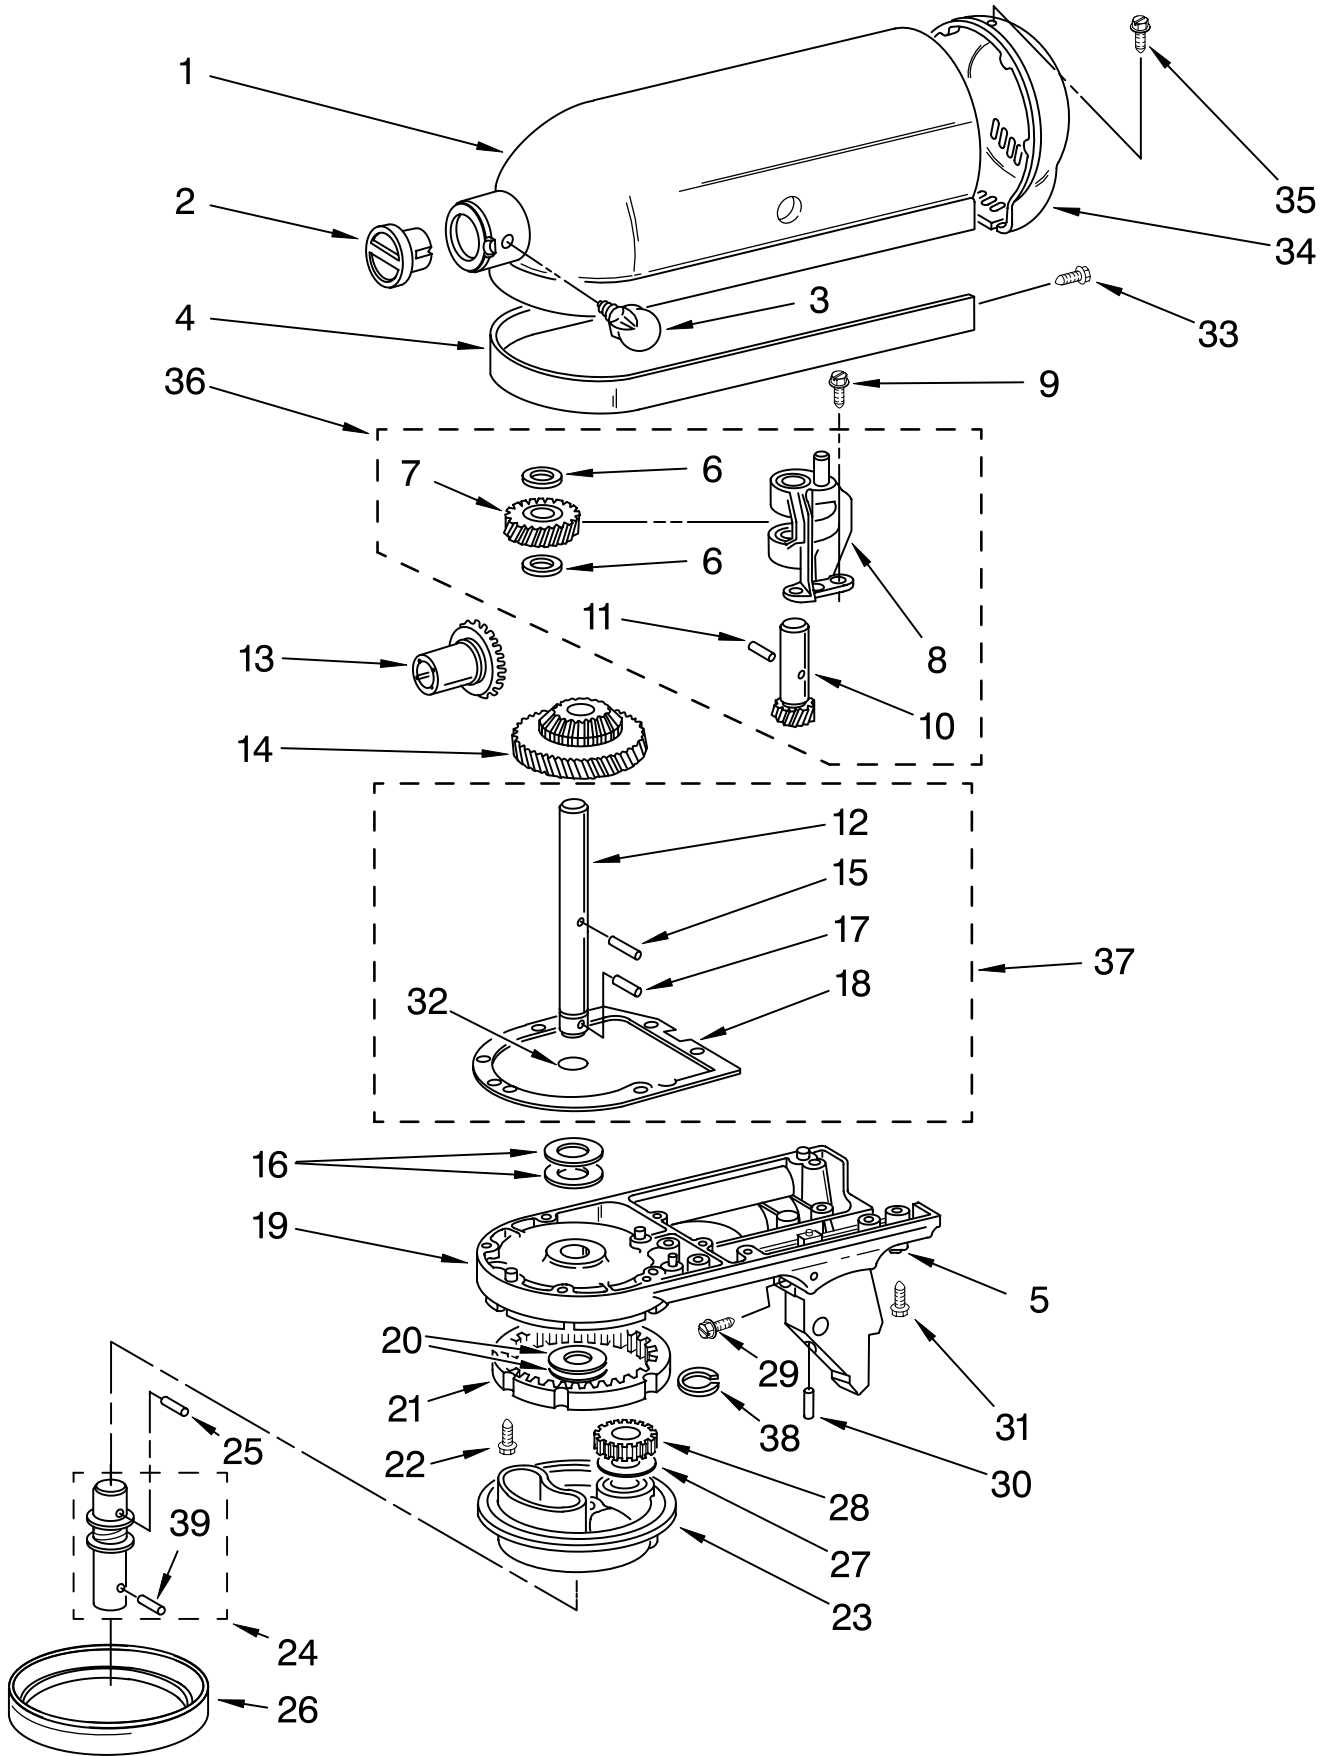

CASE, GEARING AND PLANETARY UNIT

FOR MODELS: KSM90PS__0

FOR ORDERING INFORMATION REFER TO PARTS PRICE LIST

CASE, GEARING AND PLANETARY UNIT

FOR MODELS: KSM90PS__0

Illus. No.	Part No.	DESCRIPTION	Illus. No.	Part No.	DESCRIPTION	Illus. No.	Part No.	DESCRIPTION
1	**	Gearcase Motor Housing	12	240026	Shaft, Vertical Center	24	4176067	Agitator Shaft
2		Cap, Attachment Hub	13	9705130	Gear, Attachment Hub Bevel	25	240018-1	Pin (Agitator Shaft Pinion)
	242765-2	Chrome	14	9703905	Bevel Pinion & Center Gear	26	240285	Ring, Planetary Drip
	242765-4	White	15	240018-1	Pin (Vertical Center Shaft)		240285-2	Polished
3		Thumb Screw	16	3180163	Washer	27	3180160	Washer, Shim
	4162142	Black	17	9705443	Pin, Grooved	28	9703903	Pinion, Gear
	240374-2	Storm Gray	18	4162324	Gasket, Transmission Case	29	4160413	Screw, Adjusting
	240374-3	Buff	19	**	Lower Gear Case	30	3400203	Screw, Set
4	**	Band, Trim	20	3180163	Washer	31	3400025	Screw, Machine
5	WL00320	Lock Washer,	21	9703904	Gear, Internal	32	67500-55	"O" Ring
6	3180161	Washer	22	103994	Screw	33	311932	Screw
7	4162897	Worm Gear	23	**	Planetary	34	**	Cover, End
8	240308	Worm Gear Bracket And Bearing				35	4162914	Screw
9	3400022	Screw And L.W. Assy.				36	240309-2	Worm Gear Bracket And Gear
10	240210-2	Shaft & Pinion				37	4160474	Center Shaft & "O" Ring
11	9705444	Pin, Grooved				38	9703438	Ring
						39	9704677	Pin, Groove

FOR ORDERING INFORMATION REFER TO PARTS PRICE LIST