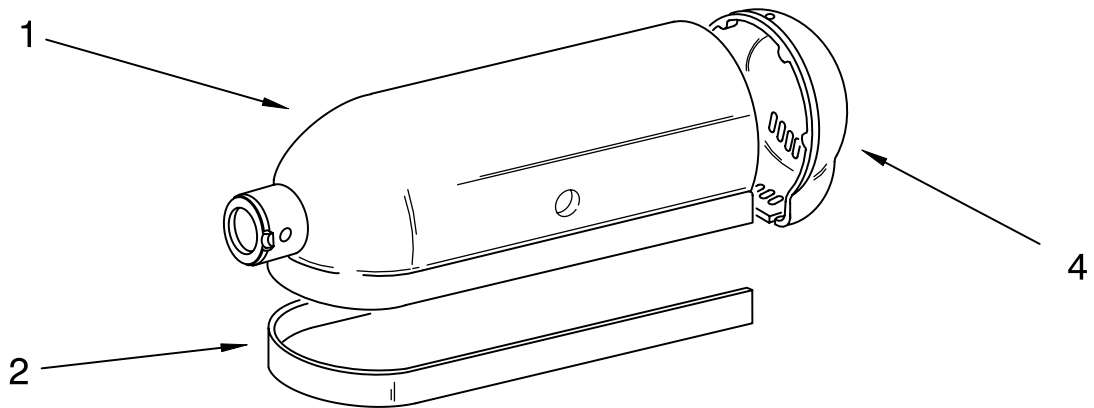

COLOR VARIATION PARTS

FOR MODELS: KSM90PS__0

FOR ORDERING INFORMATION REFER TO PARTS PRICE LIST