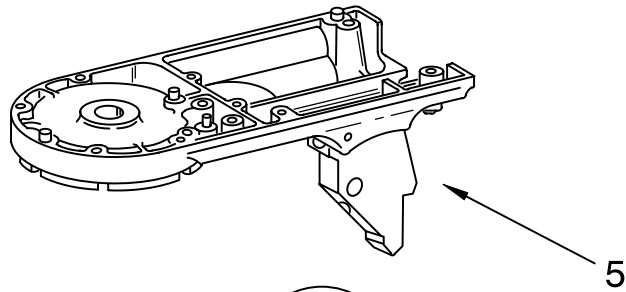

COLOR VARIATION PARTS

FOR MODELS: KSM90PS__0

FOR ORDERING INFORMATION REFER TO PARTS PRICE LIST