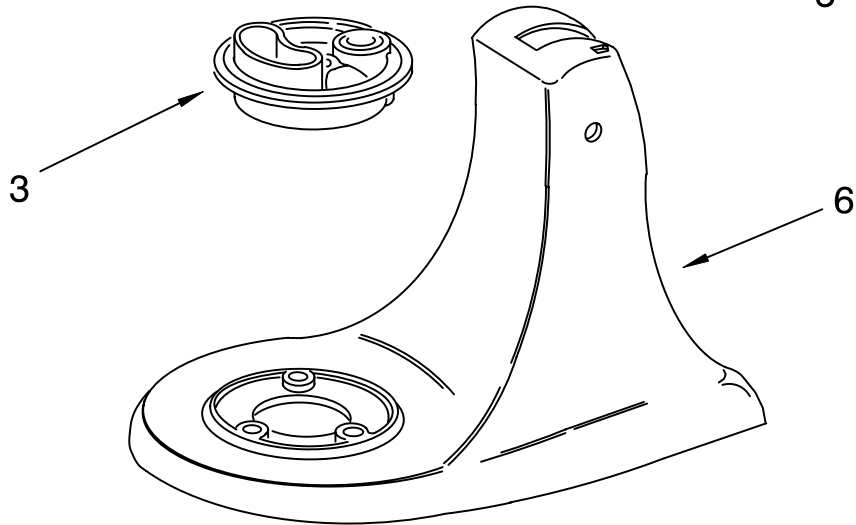

COLOR VARIATION PARTS

FOR MODELS: KSM90PS__0

FOR ORDERING INFORMATION REFER TO PARTS PRICE LIST