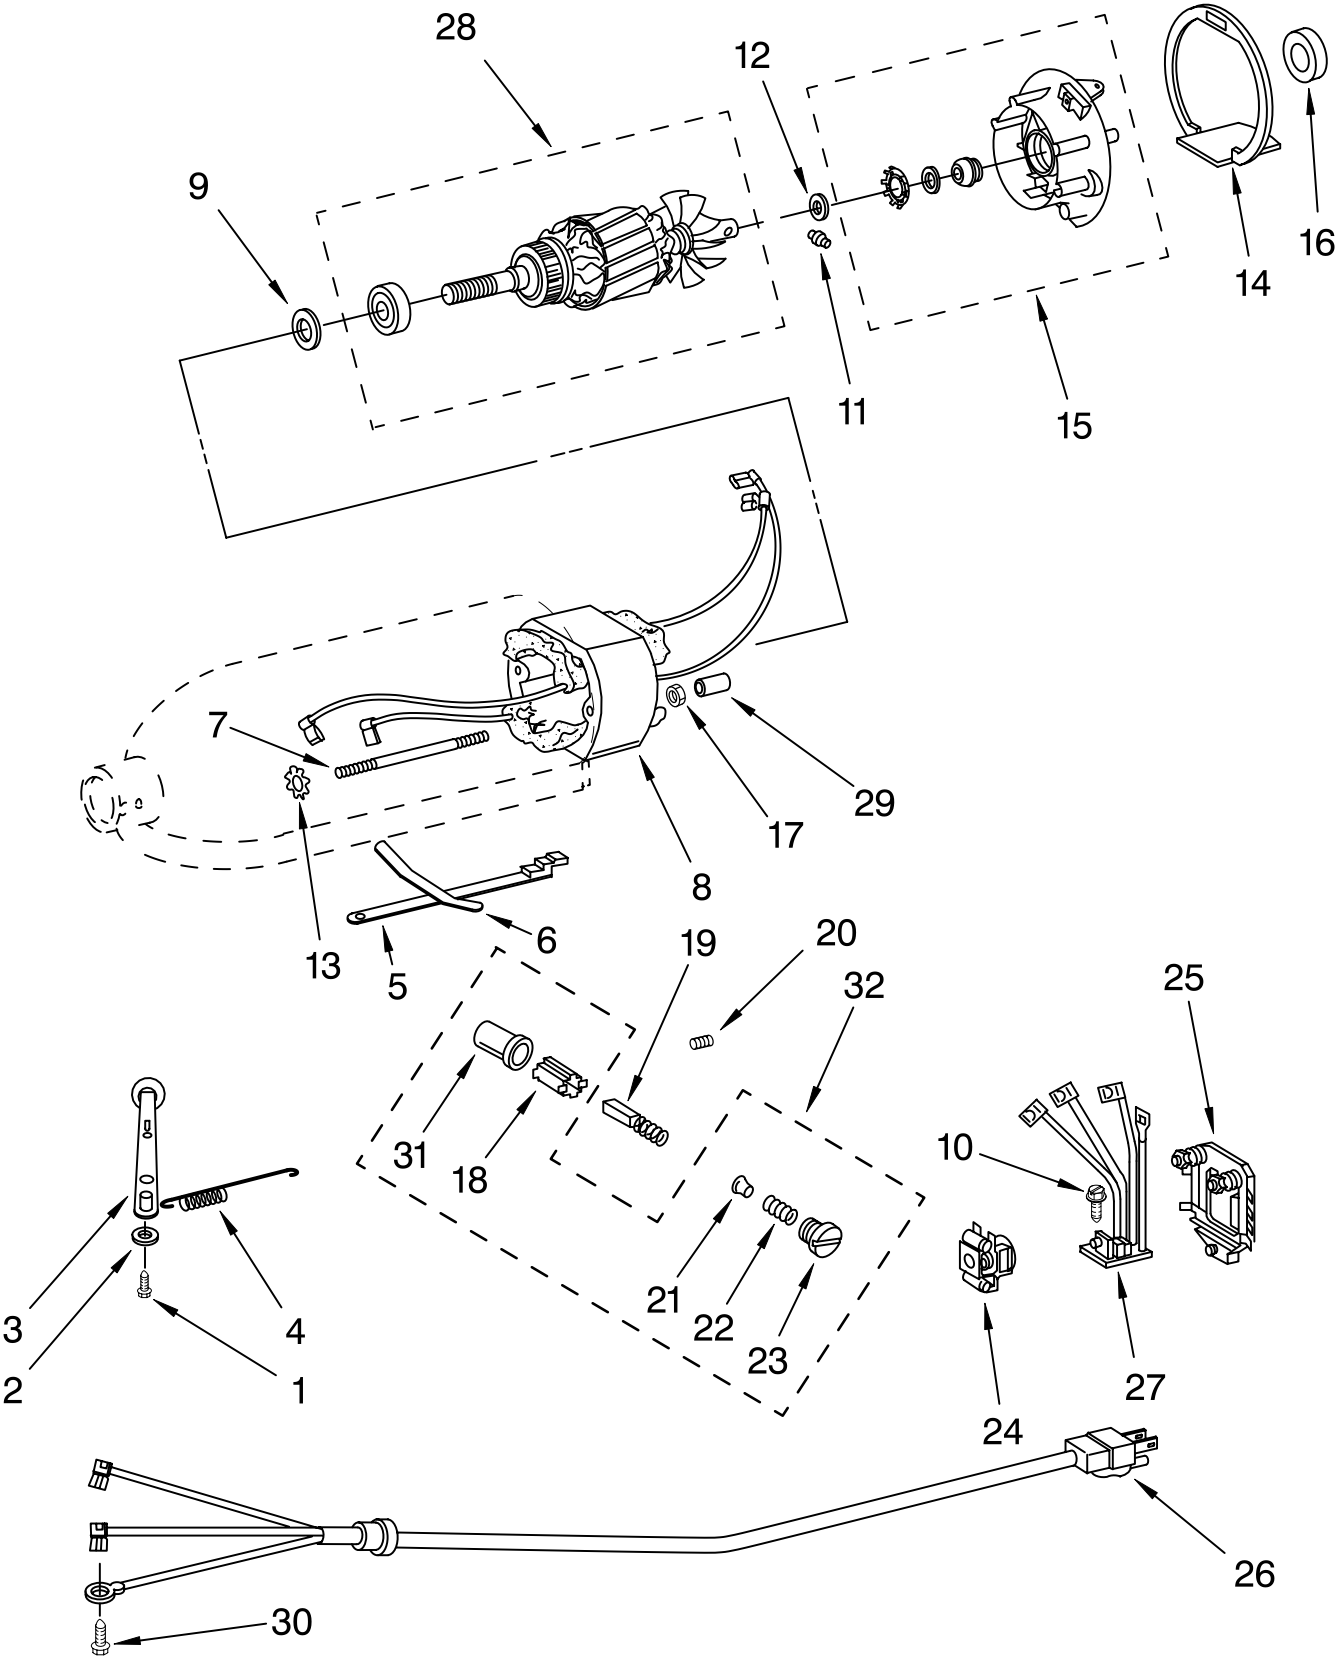

MOTOR AND CONTROL PARTS

FOR MODELS: KSM90PS__0

FOR ORDERING INFORMATION REFER TO PARTS PRICE LIST

MOTOR AND CONTROL PARTS

FOR MODELS: KSM90PS__0

Illus. No.	Part No.	DESCRIPTION
1	110679	Screw, Pivot
2	116241	Washer, Spring
3		Switch Lever And Stud
	3184193	Black
	3184194	Storm Grey
	3184195	Buff
4	3183680	Spring, Control Plate
5	3184176	Speed Link & Cam
6	240205	Spring, Flat
7	240769	Screw
8	9702695	Field Assembly
9	9704324	Washer, Bearing
10	3400402	Screw, Self Tapping
11	16998	Stud, Governor Drive
12	3180162	Washer
13	3400900	Washer
14	3184356	Seal, End
15	3180526	Bracket, Bearing Asm.
16	3180238	Washer
17	8533905	Nut, Machine
18	240680	Insert, Brush Holder
19	9706416	Brush, Carbon
20	9707926	Screw, Set
21	116286	Cap, Spring Seat
22	116287	Spring, Cap
23		Cap, Brush Holder
	3184212	Black
	3184211	White
	3184213	Almond Creme
24	17830	Governor Assembly
25	240904-2	Control Plate Assembly
26		Power Cord
	9701025	White
	9701026	Black
27	9706595	Phase Control Board
28	9708315	Armature & Bearing
29	4162634	Sleeve, Motor Stud
30	3184609	Screw, Ground
31	3179908	Housing, Brush Holder
32	4162546	Brush Holder

FOR ORDERING INFORMATION REFER TO PARTS PRICE LIST