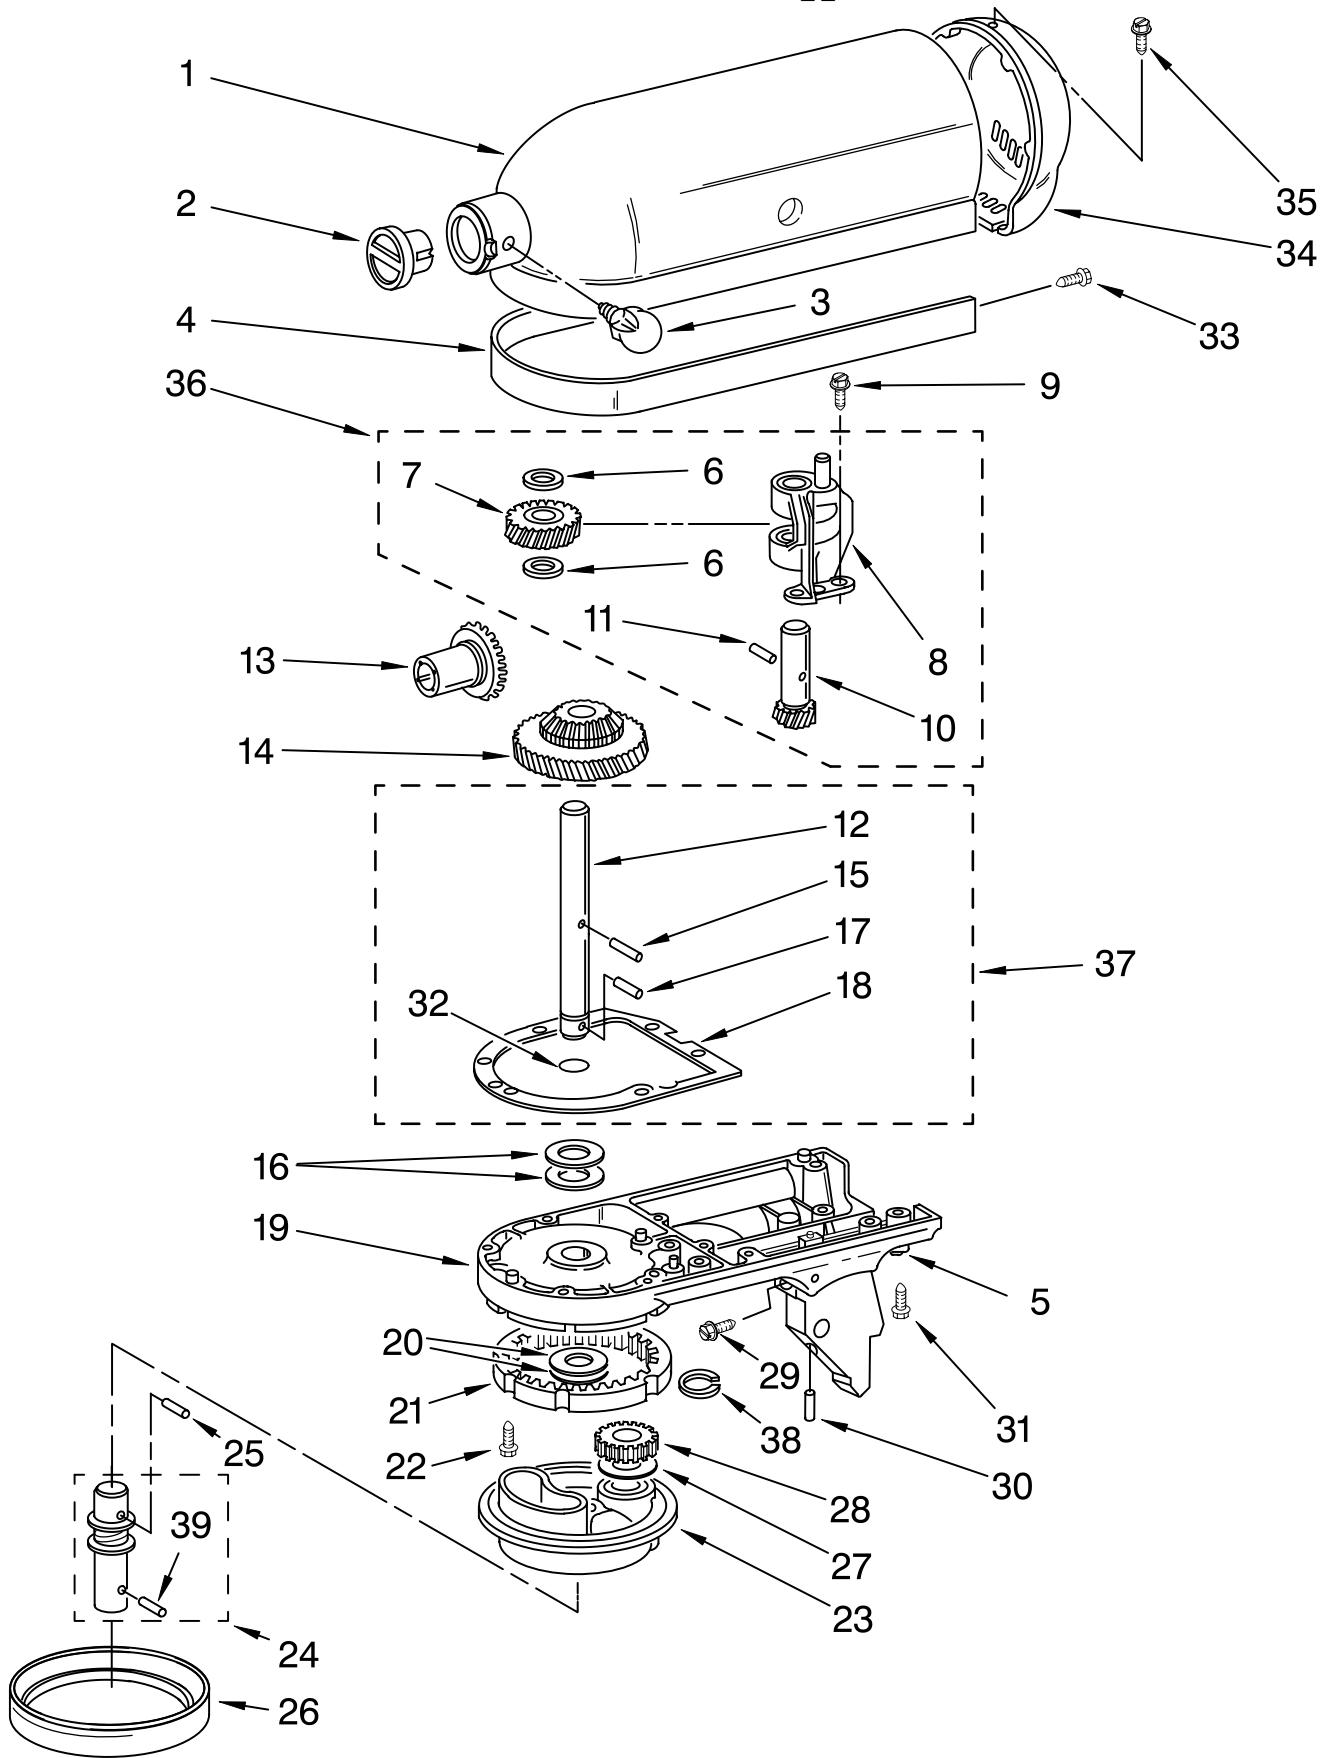

CASE, GEARING AND PLANETARY UNIT

FOR MODELS: KSM90PS__0

FOR ORDERING INFORMATION REFER TO PARTS PRICE LIST

CASE, GEARING AND PLANETARY UNIT

FOR MODELS: KSM90PS__0

Illus. No.	Part No.	DESCRIPTION	Illus. No.	Part No.	DESCRIPTION	Illus. No.	Part No.	DESCRIPTION
1	**	Gearcase Motor Housing	12	240026	Shaft, Vertical Center	24	4176067	Agitator Shaft
2		Cap, Attachment Hub	13	9705130	Gear, Attachment Hub Bevel	25	240018-1	Pin (Agitator Shaft Pinion)
	242765-2	Chrome	14	9703905	Bevel Pinion & Center Gear	26	240285	Ring, Planetary Drip
	242765-4	White	15	240018-1	Pin (Vertical Center Shaft)		240285-2	Polished
3		Thumb Screw	16	3180163	Washer	27	3180160	Washer, Shim
	4162142	Black	17	9705443	Pin, Grooved	28	9703903	Pinion, Gear
	240374-2	Storm Gray	18	4162324	Gasket, Transmission Case	29	4160413	Screw, Adjusting
	240374-3	Buff	19	**	Lower Gear Case	30	3400203	Screw, Set
4	**	Band, Trim	20	3180163	Washer	31	3400025	Screw, Machine
5	WL00320	Lock Washer,	21	9703904	Gear, Internal	32	67500-55	"O" Ring
6	3180161	Washer	22	103994	Screw	33	311932	Screw
7	4162897	Worm Gear	23	**	Planetary	34	**	Cover, End
8	240308	Worm Gear Bracket And Bearing				35	4162914	Screw
9	3400022	Screw And L.W. Assy.				36	240309-2	Worm Gear Bracket And Gear
10	240210-2	Shaft & Pinion				37	4160474	Center Shaft & "O" Ring
11	9705444	Pin, Grooved				38	9703438	Ring
						39	9704677	Pin, Groove

FOR ORDERING INFORMATION REFER TO PARTS PRICE LIST