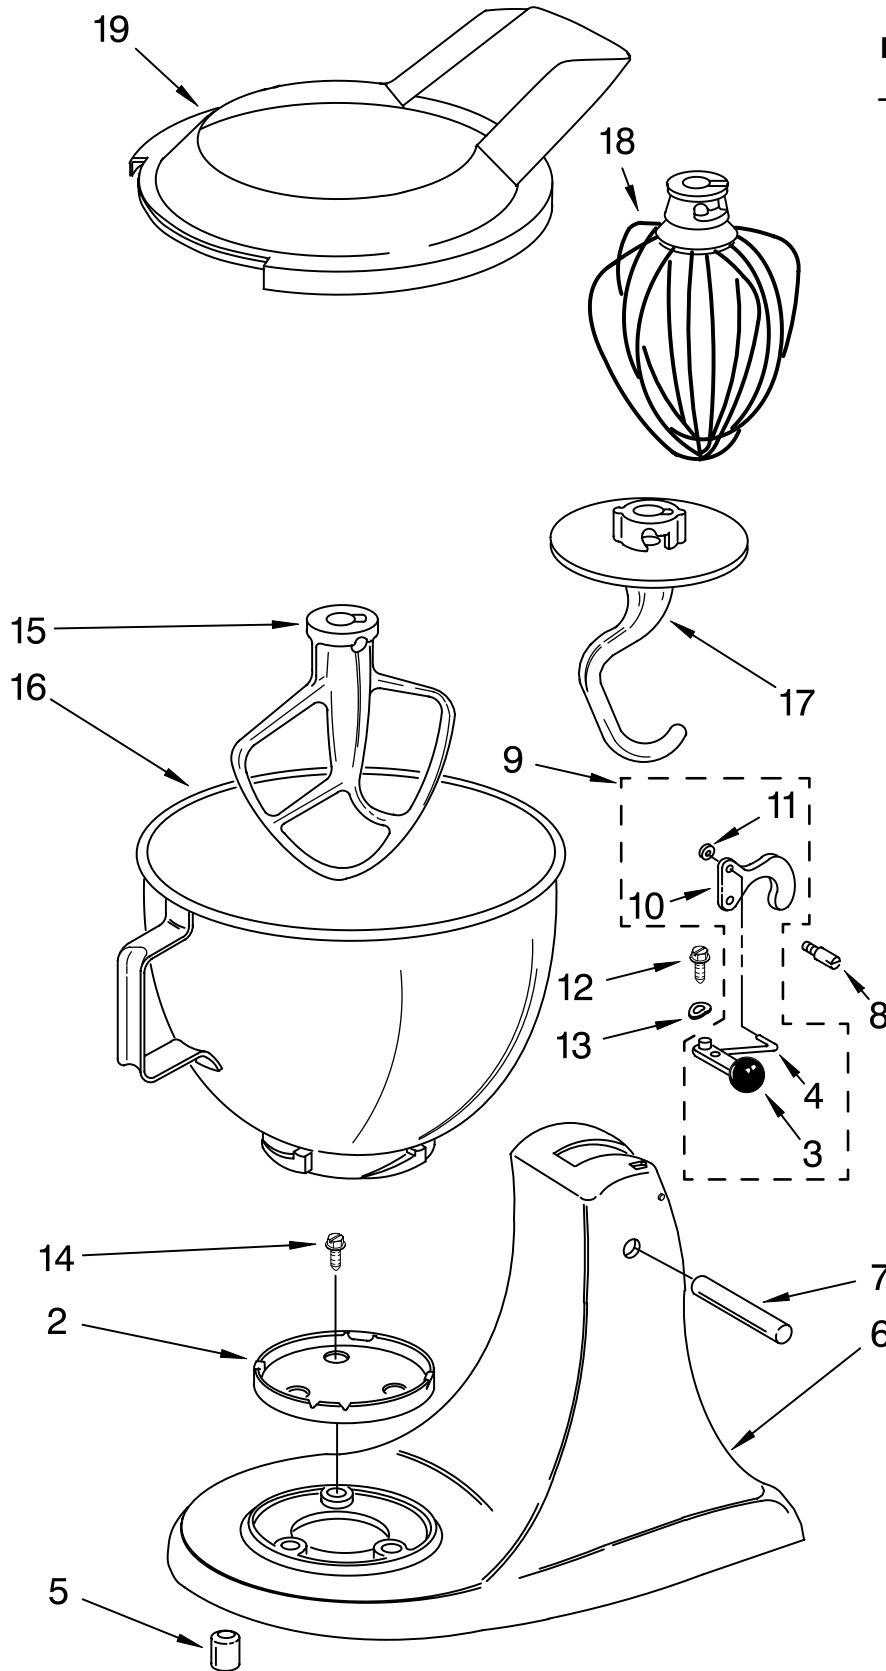

BASE AND PEDESTAL UNIT

FOR MODELS: KSM90PS__0

Illus. No.	Part No.	DESCRIPTION
1		Literature Parts Use & Care Guide
	9707917	U.S.
	9707352	Canada
	8212057	Repair Parts List
2	4163032	Screw Cap Kit
3		Lever, Latch
	4176024	Black
	242928-2	Storm Gray
4	24450	Link, Latch
5	115792	Foot, Base
6	**	Pedestal
7	16910	Pin, Hinge
8	103993	Screw, Latch Bearing
9	24452	Latch, Link & Lever
10	9709055	Latch
11	WS02903	Washer
12	110679	Screw, Pivot
13	116241	Washer, Spring
14	3400020	Screw
15	9708470	Beater, Flat
16	4163336	Bowl And Base (4 1/2 Qt.)
17	9708471	Dough Hook
18	9706446	Wire Whip
19	9706633	Pouring Shield

FOR ORDERING INFORMATION REFER TO PARTS PRICE LIST