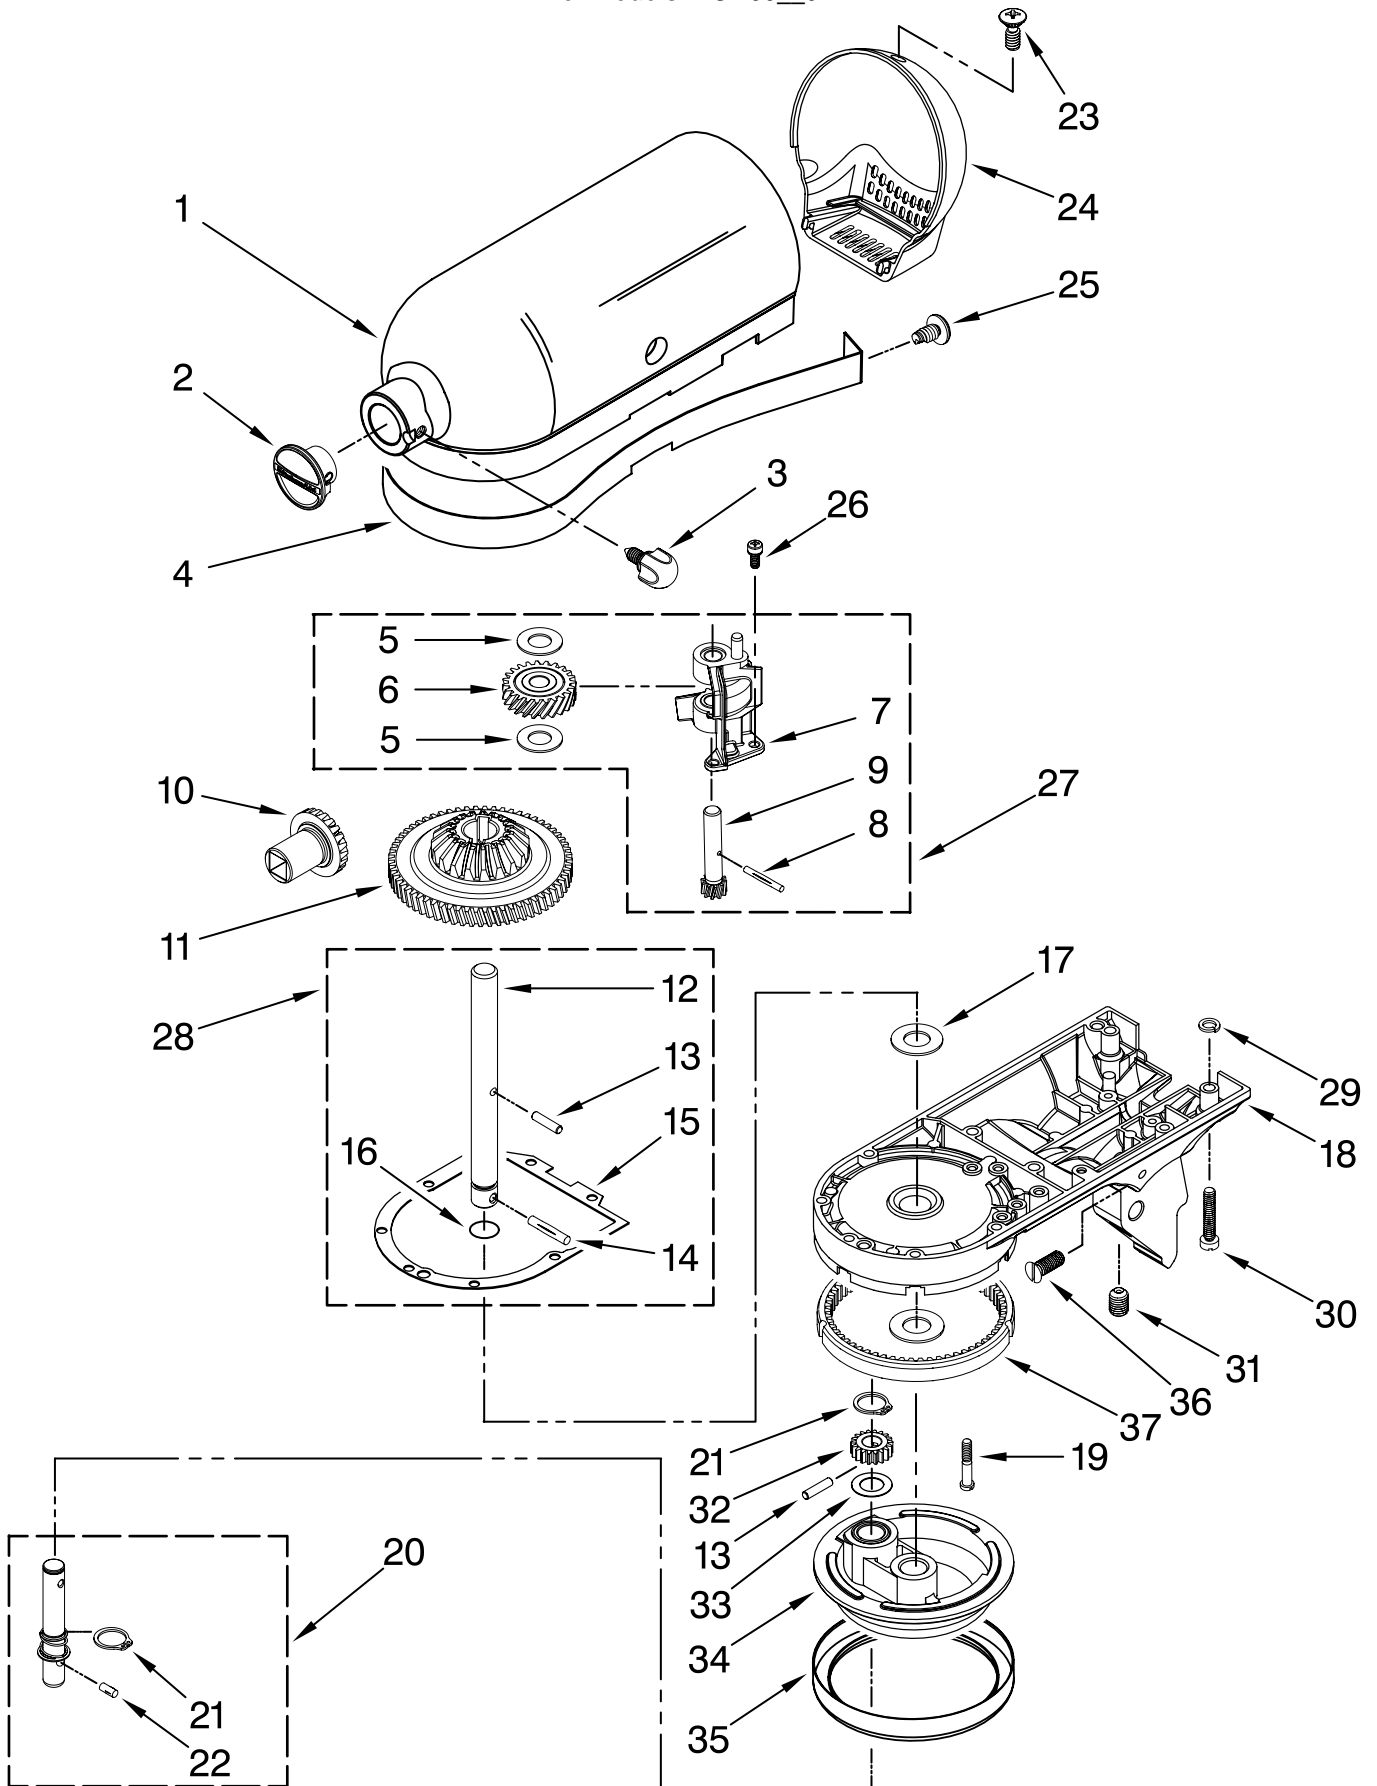

CASE, GEARING AND PLANETARY UNIT

For Models: KSM95_0

FOR ORDERING INFORMATION REFER TO PARTS PRICE LIST

CASE, GEARING AND PLANETARY UNIT

For Models: KSM95__0

Illus. No.	Part No.	DESCRIPTION
1	**	Gearcase Motor Housing
2		Cap, Attachment Hub
	242765-2	Chrome
	242765-4	Painted
3		Thumb Screw
	9709194	Black
	9709196	Grey
4	**	Band, Trim
5	3180161	Washer
6	W10112253	Worm Gear
7	240308	Worm Gear Bracket And Bearing
8	9705444	Pin
9	240210-2	Shaft & Pinion
10	9705130	Gear, Attachment Hub Level
11	9709627	Bevel Pinion Center Gear
12	240026	Shaft, Vertical Center
13	240018-1	Pin (Vertical Center Shaft)
14	9705443	Pin, Groove
15	4162324	Gasket, Transmissn
16	67500-55	O-Ring
17	3180163	Washer
18	**	Lower Gear Case
19	103994	Screw
20	4176067	Shaft, Agitator
21	9703438	Ring, Retaining
22	9704677	Pin, Groove
23	4162914	Screw
24	**	Cover, End
25	311932	Screw
26	3400022	Screw
27	240309-2	Gear, Worm and Bracket
28	4160474	Center Shaft & O-Ring
29	8533914	Washer, Spring Lock
30	3400025	Screw
31	3400203	Screw, Set
32	9703903	Pinion, Gear Agitator Shaft
33	9706090	Washer
34	**	Planetary
35	240285	Ring, Planetary Drip
36	89411	Screw, Adjusting
37	9703904	Gear, Internal

**Refer to Pages 2 & 3

FOR ORDERING INFORMATION REFER TO PARTS PRICE LIST