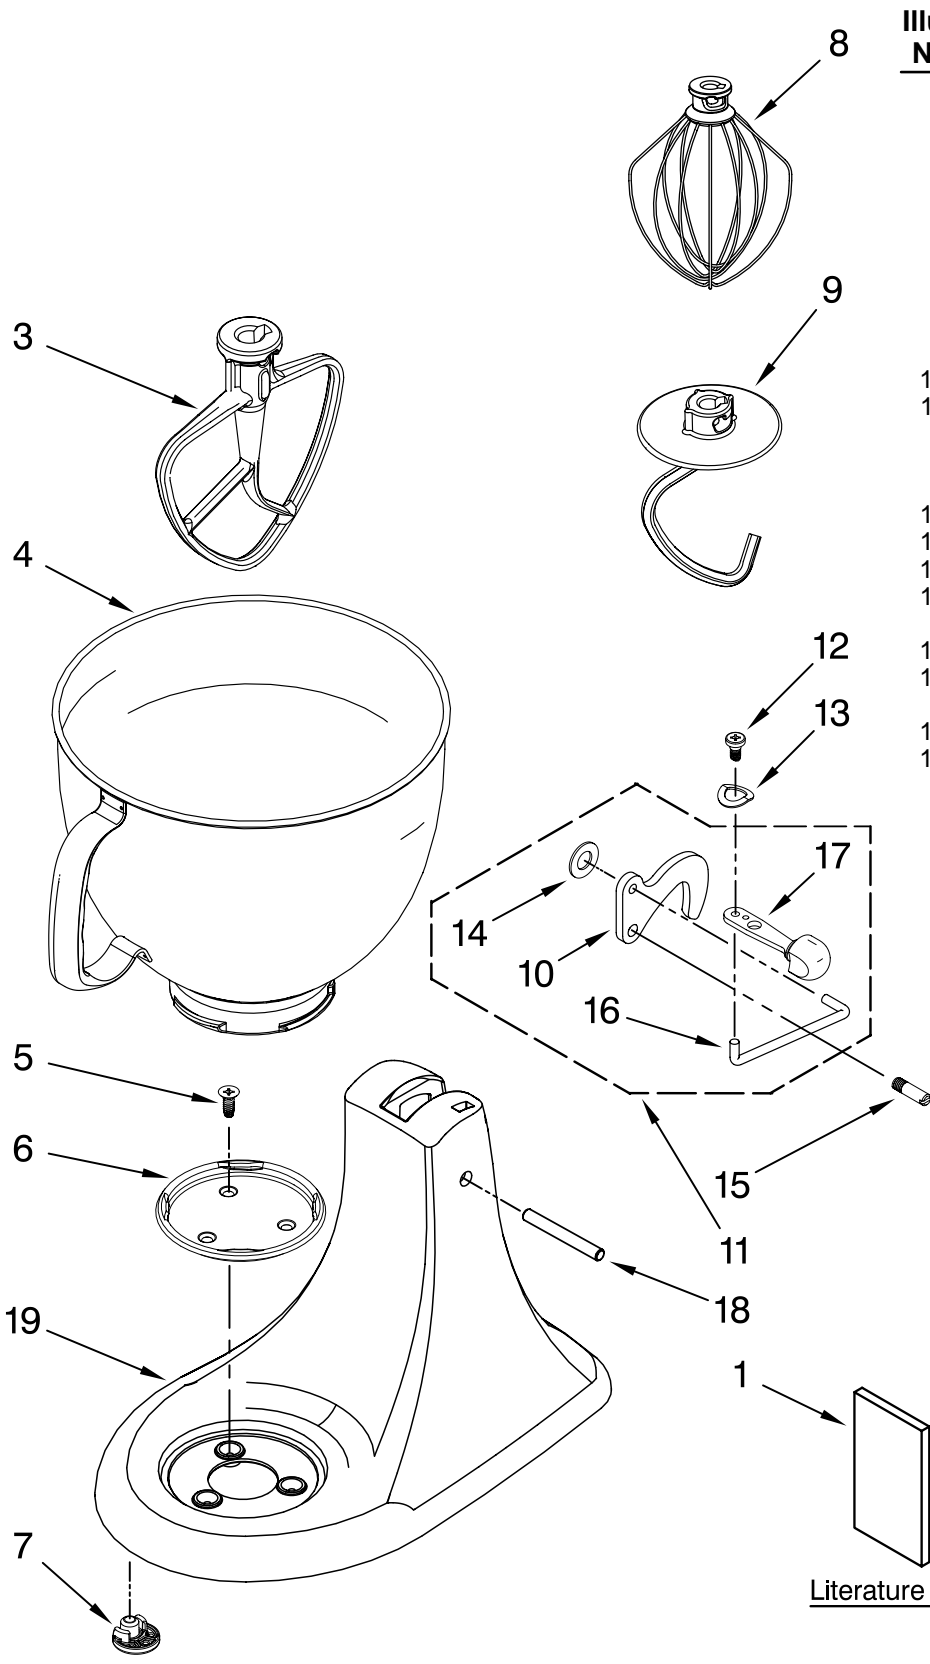

BASE AND PEDESTAL UNIT

For Models: KSM95_0

Illus. No.	Part No.	DESCRIPTION
1		Literature Parts
	9709785	Use & Care, Trilin
	W10161157	Repair Parts List
3	9709961	Beater, Flat
4	77686	Bowl, 4 1/2 Qt.
5	3400020	Screw
6	W10191926	Screw Cap Kit
7	9709707	Foot, Base
8	9706446	Whip, Wire
9	9706626	Hook, Dough
10	9709055	Latch
11		Latch, Link &
	24452	Black
	24452-2	Grey
		Lever
12	110679	Screw, Pivot
13	116241	Washer, Spring
14	8533912	Washer
15	103993	Screw, Latch
		Bearing
16	24450	Link, Latch
17		Lever, Latch
	9709280	Black
18	16910	Pin, Hinge
19	**	Pedestal

**REFER TO PAGES 2 & 3

Literature Parts

FOR ORDERING INFORMATION REFER TO PARTS PRICE LIST