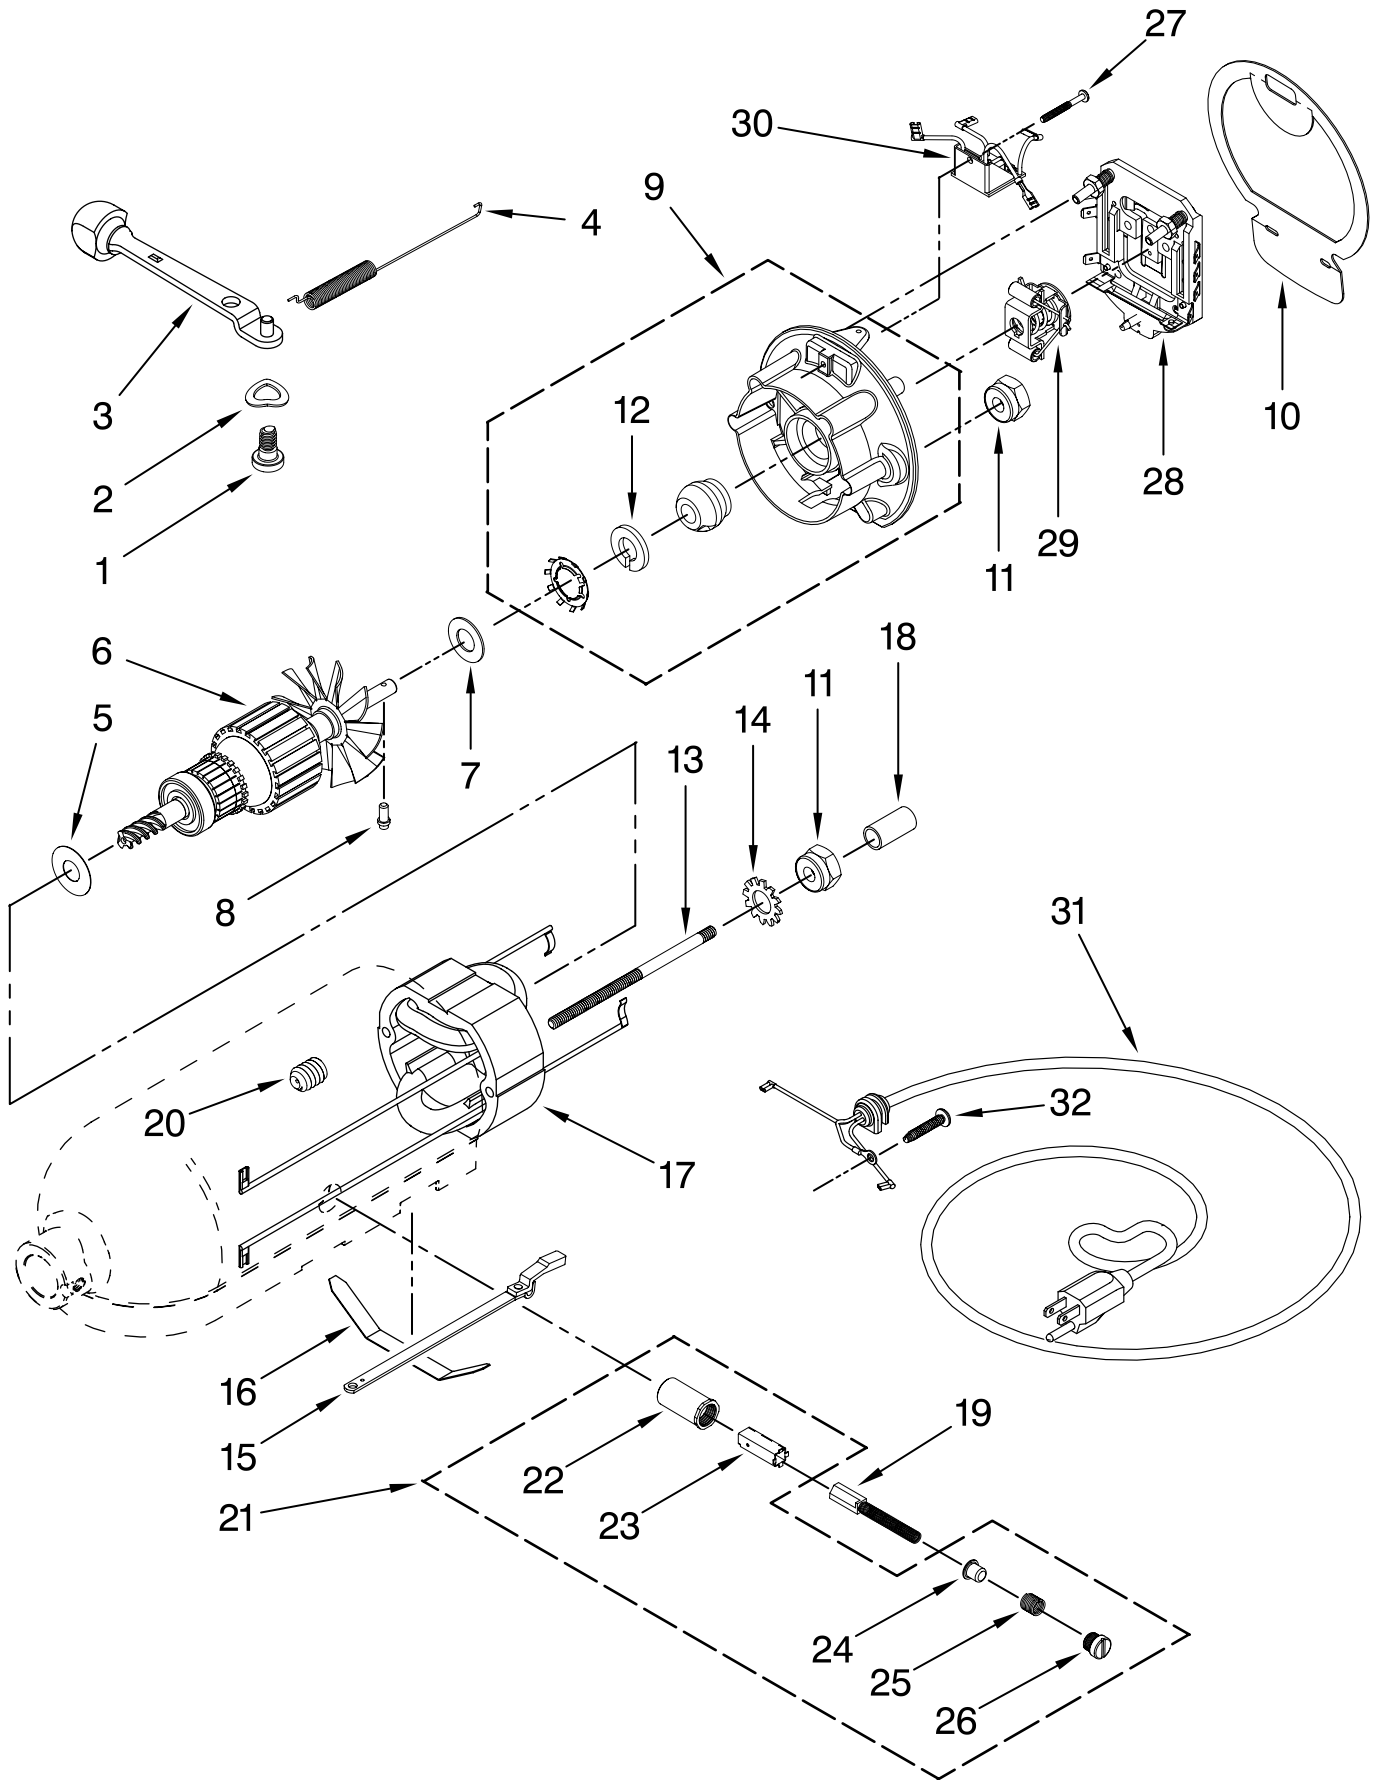

MOTOR AND CONTROL PARTS

For Models: KSM95_0

FOR ORDERING INFORMATION REFER TO PARTS PRICE LIST

MOTOR AND CONTROL PARTS

For Models: KSM95__0

Illus. No.	Part No.	DESCRIPTION
1	110679	Screw, Pivot
2	116241	Washer, Spring
3		Lever, Speed Control Assy
	9709276	Black
	9709277	Grey
4	3183680	Spring, Control Plate
5	9704324	Washer, Ball Bearing (Front)
6	9708315	Armature & Bearing
7	3180162	Washer
8	16998	Stud, Governor Drive
9	3180526	Bracket, Bearing Assembly
10	240775-1	Seal, End
11	W10131078	Nut
12	3180238	Washer
13	240769	Screw
14	W10068270	Washer
15	3184176	Speed Link & Cam
16	240205	Spring, Flat
17	9702695	Field Assembly
18	4162634	Sleeve, Motor Stud
19	9706416	Brush, Carbon
20	9707926	Screw, Set
21	4162546	Brush Holder
22	3179908	Housing, Brush Holder
23	240680	Insert, Brush Holder
24	116286	Cap, Spring Seat
25	116287	Spring, Cap
26		Cap, Brush Holder
	3184212	Black
	3184211	White
27	W10068260	Screw
28	W10119326	Plate, Control Asy
29	17830	Governor Assembly
30	9706595	Board, Phase Control
31		Cord, Power
	W10164882	White
	W10164883	Black
32	3184609	Screw, Self Tap

FOR ORDERING INFORMATION REFER TO PARTS PRICE LIST