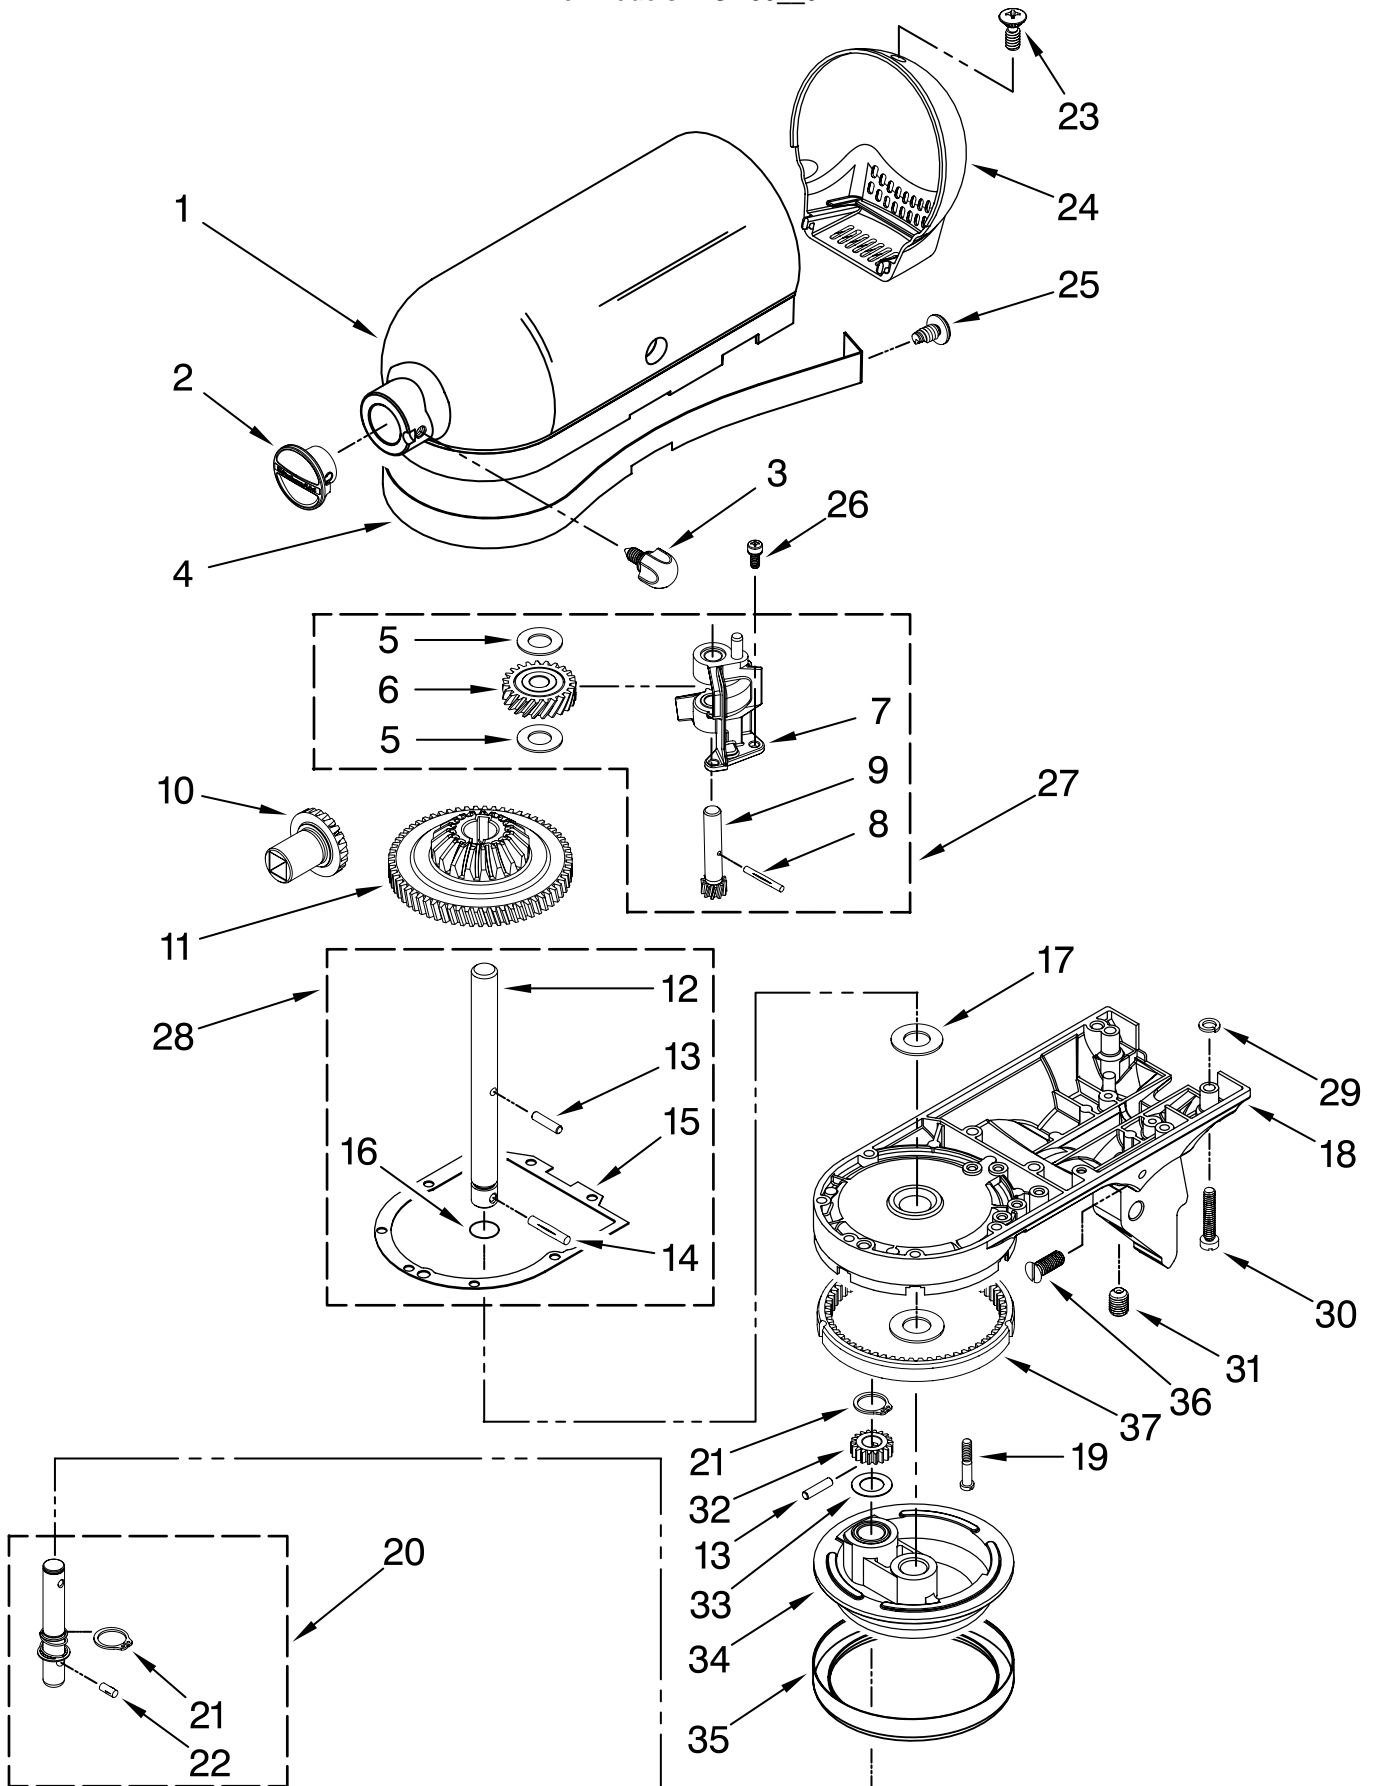

For Models: KSM95_0

FOR ORDERING INFORMATION REFER TO PARTS PRICE LIST

CASE, GEARING AND PLANETARY UNIT

For Models: KSM95__0

<u>Illus. No.</u>	<u>Part No.</u>	<u>DESCRIPTION</u>
1	**	Gearcase Motor Housing
2		Cap, Attachment Hub
	242765-2	Chrome
	242765-4	Painted
3		Thumb Screw
	9709194	Black
	9709196	Grey
4	**	Band, Trim
5	3180161	Washer
6	W10112253	Worm Gear
7	240308	Worm Gear Bracket And Bearing
8	9705444	Pin
9	240210-2	Shaft & Pinion
10	9705130	Gear, Attachment Hub Level
11	9709627	Bevel Pinion Center Gear
12	240026	Shaft, Vertical Center
13	240018-1	Pin (Vertical Center Shaft)
14	9705443	Pin, Groove
15	4162324	Gasket, Transmissn
16	67500-55	O-Ring
17	3180163	Washer
18	**	Lower Gear Case
19	103994	Screw
20	4176067	Shaft, Agitator
21	9703438	Ring, Retaining
22	9704677	Pin, Groove
23	4162914	Screw
24	**	Cover, End
25	311932	Screw
26	3400022	Screw
27	240309-2	Gear, Worm and Bracket
28	4160474	Center Shaft & O-Ring
29	8533914	Washer, Spring Lock
30	3400025	Screw
31	3400203	Screw, Set
32	9703903	Pinion, Gear Agitator Shaft
33	9706090	Washer
34	**	Planetary
35	240285	Ring, Planetary Drip
36	89411	Screw, Adjusting
37	9703904	Gear, Internal