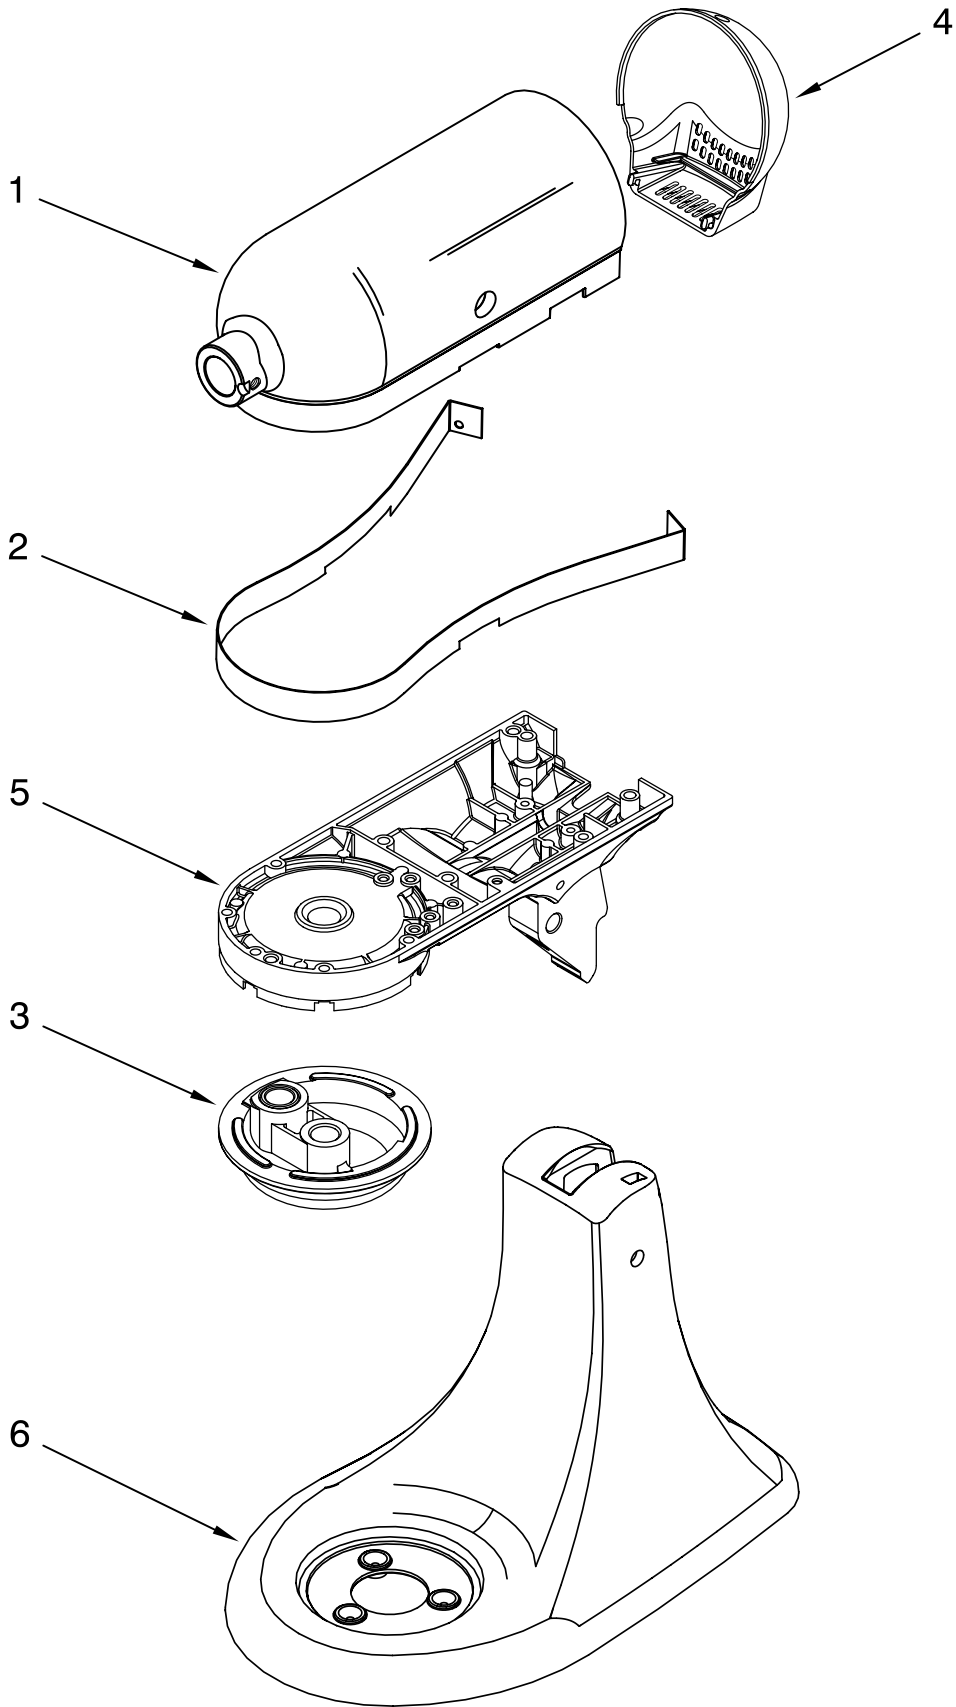

COLOR VARIATION PARTS

For Models: KSM95_0

FOR ORDERING INFORMATION REFER TO PARTS PRICE LIST