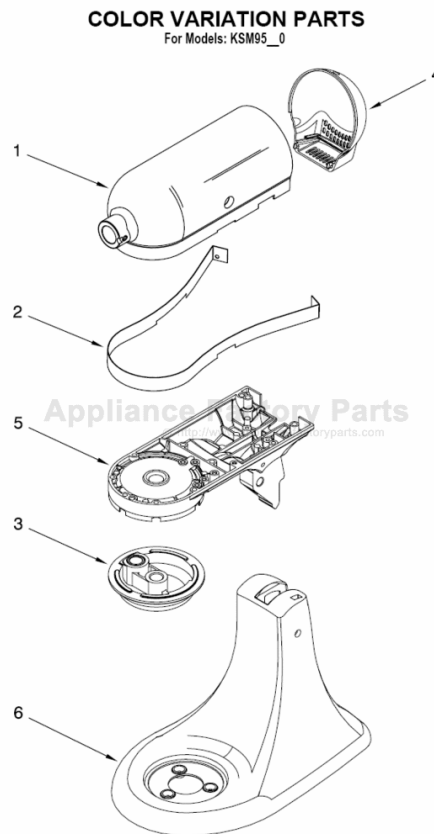

[Find Your KITCHENAID Mixer Parts - Select From 532 Models](#)

----- Manual continues below -----