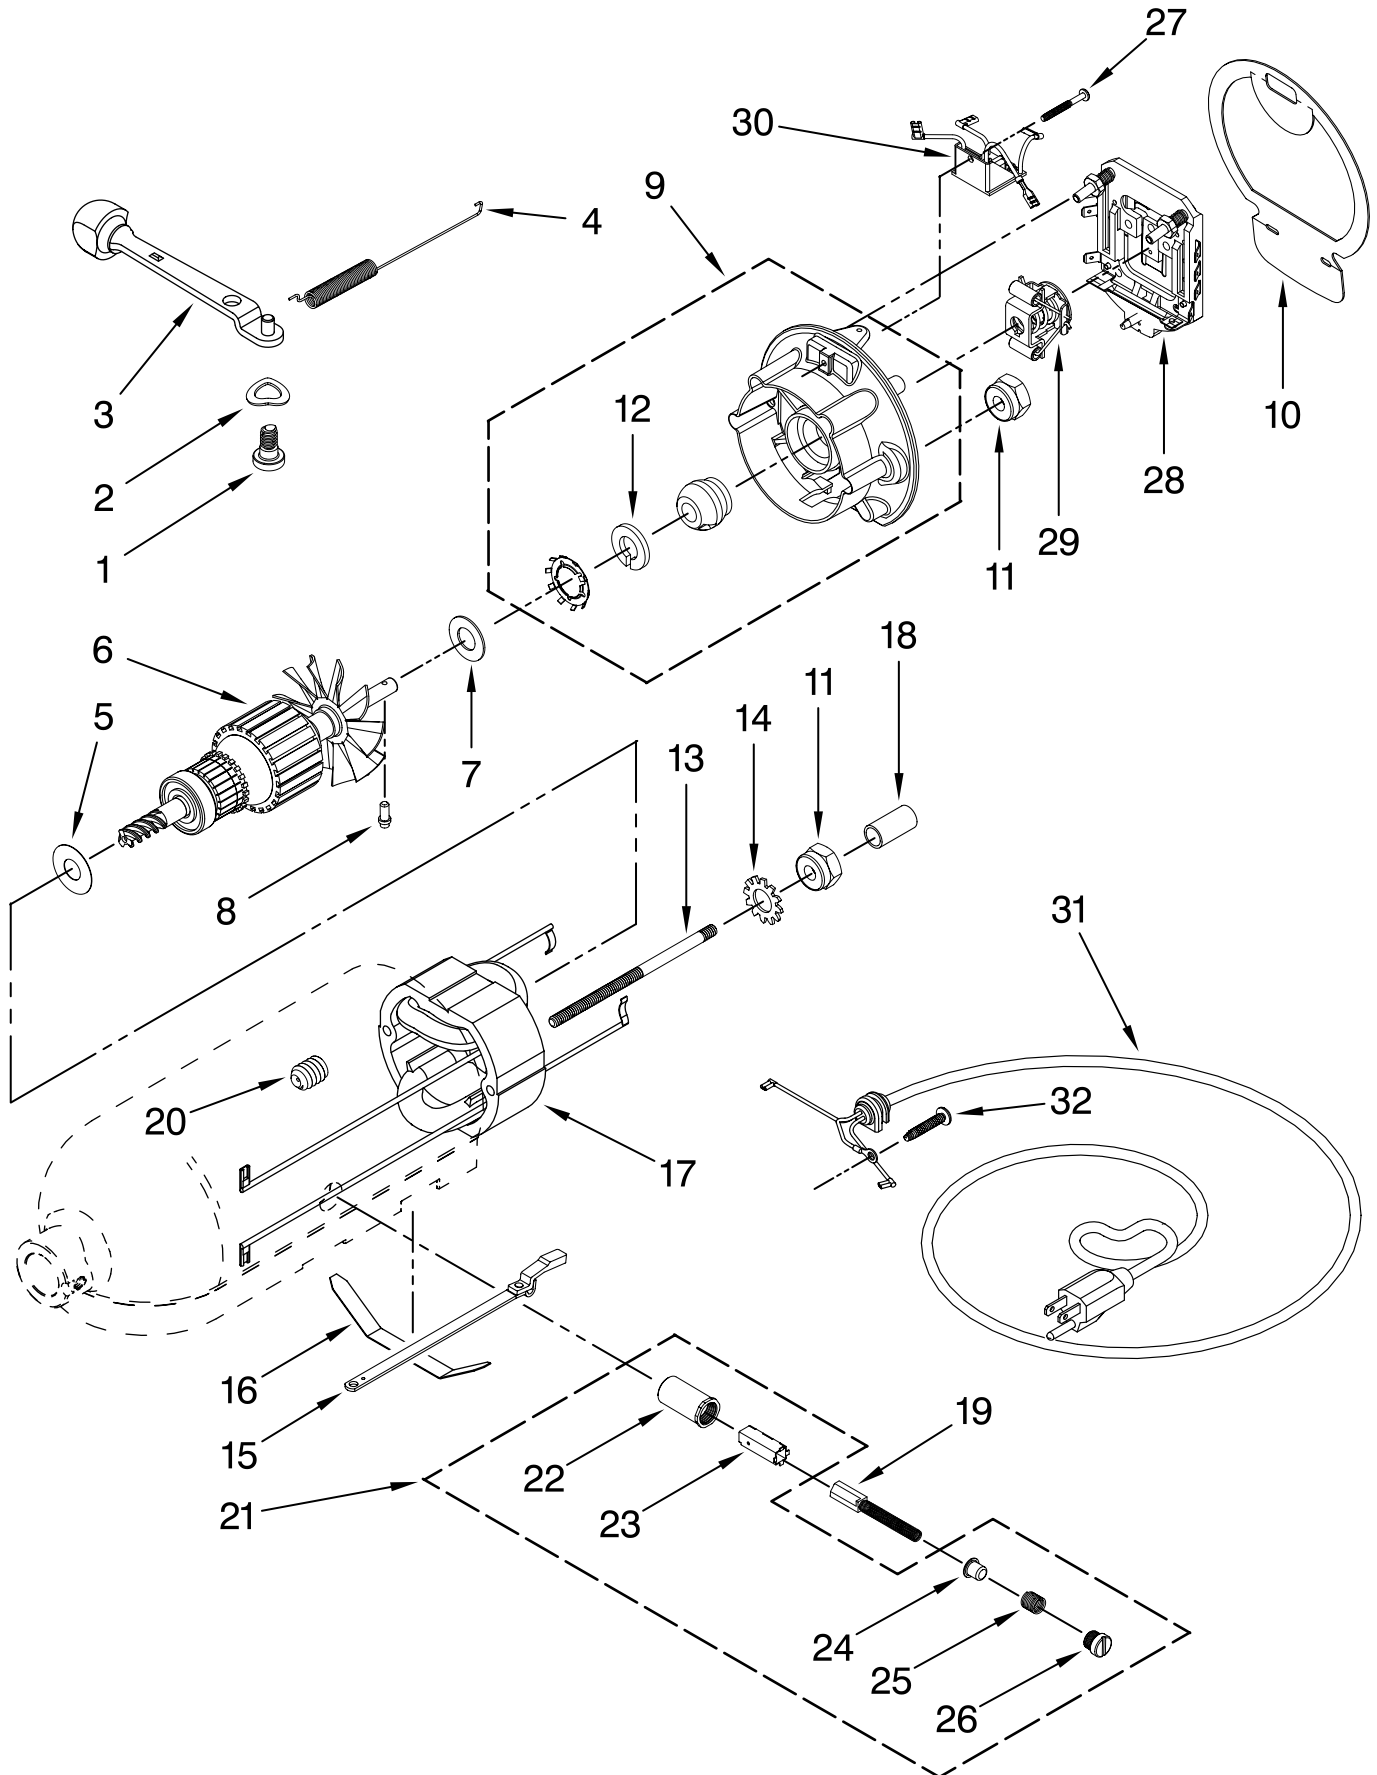

MOTOR AND CONTROL PARTS

For Models: KSM95_0

FOR ORDERING INFORMATION REFER TO PARTS PRICE LIST

MOTOR AND CONTROL PARTS

For Models: KSM95__0

Illus. No.	Part No.	DESCRIPTION
1	110679	Screw, Pivot
2	116241	Washer, Spring
3		Lever, Speed Control Assy
	9709276	Black
	9709277	Grey
4	3183680	Spring, Control Plate
5	9704324	Washer, Ball Bearing (Front)
6	9708315	Armature & Bearing
7	3180162	Washer
8	16998	Stud, Governor Drive
9	3180526	Bracket, Bearing Assembly
10	240775-1	Seal, End
11	W10131078	Nut
12	3180238	Washer
13	240769	Screw
14	W10068270	Washer
15	3184176	Speed Link & Cam
16	240205	Spring, Flat
17	9702695	Field Assembly
18	4162634	Sleeve, Motor Stud
19	9706416	Brush, Carbon
20	9707926	Screw, Set
21	4162546	Brush Holder
22	3179908	Housing, Brush Holder
23	240680	Insert, Brush Holder
24	116286	Cap, Spring Seat
25	116287	Spring, Cap
26		Cap, Brush Holder
	3184212	Black
	3184211	White
27	W10068260	Screw
28	W10119326	Plate, Control Asy
29	17830	Governor Assembly
30	9706595	Board, Phase Control
31		Cord, Power
	W10164882	White
	W10164883	Black
32	3184609	Screw, Self Tap

FOR ORDERING INFORMATION REFER TO PARTS PRICE LIST