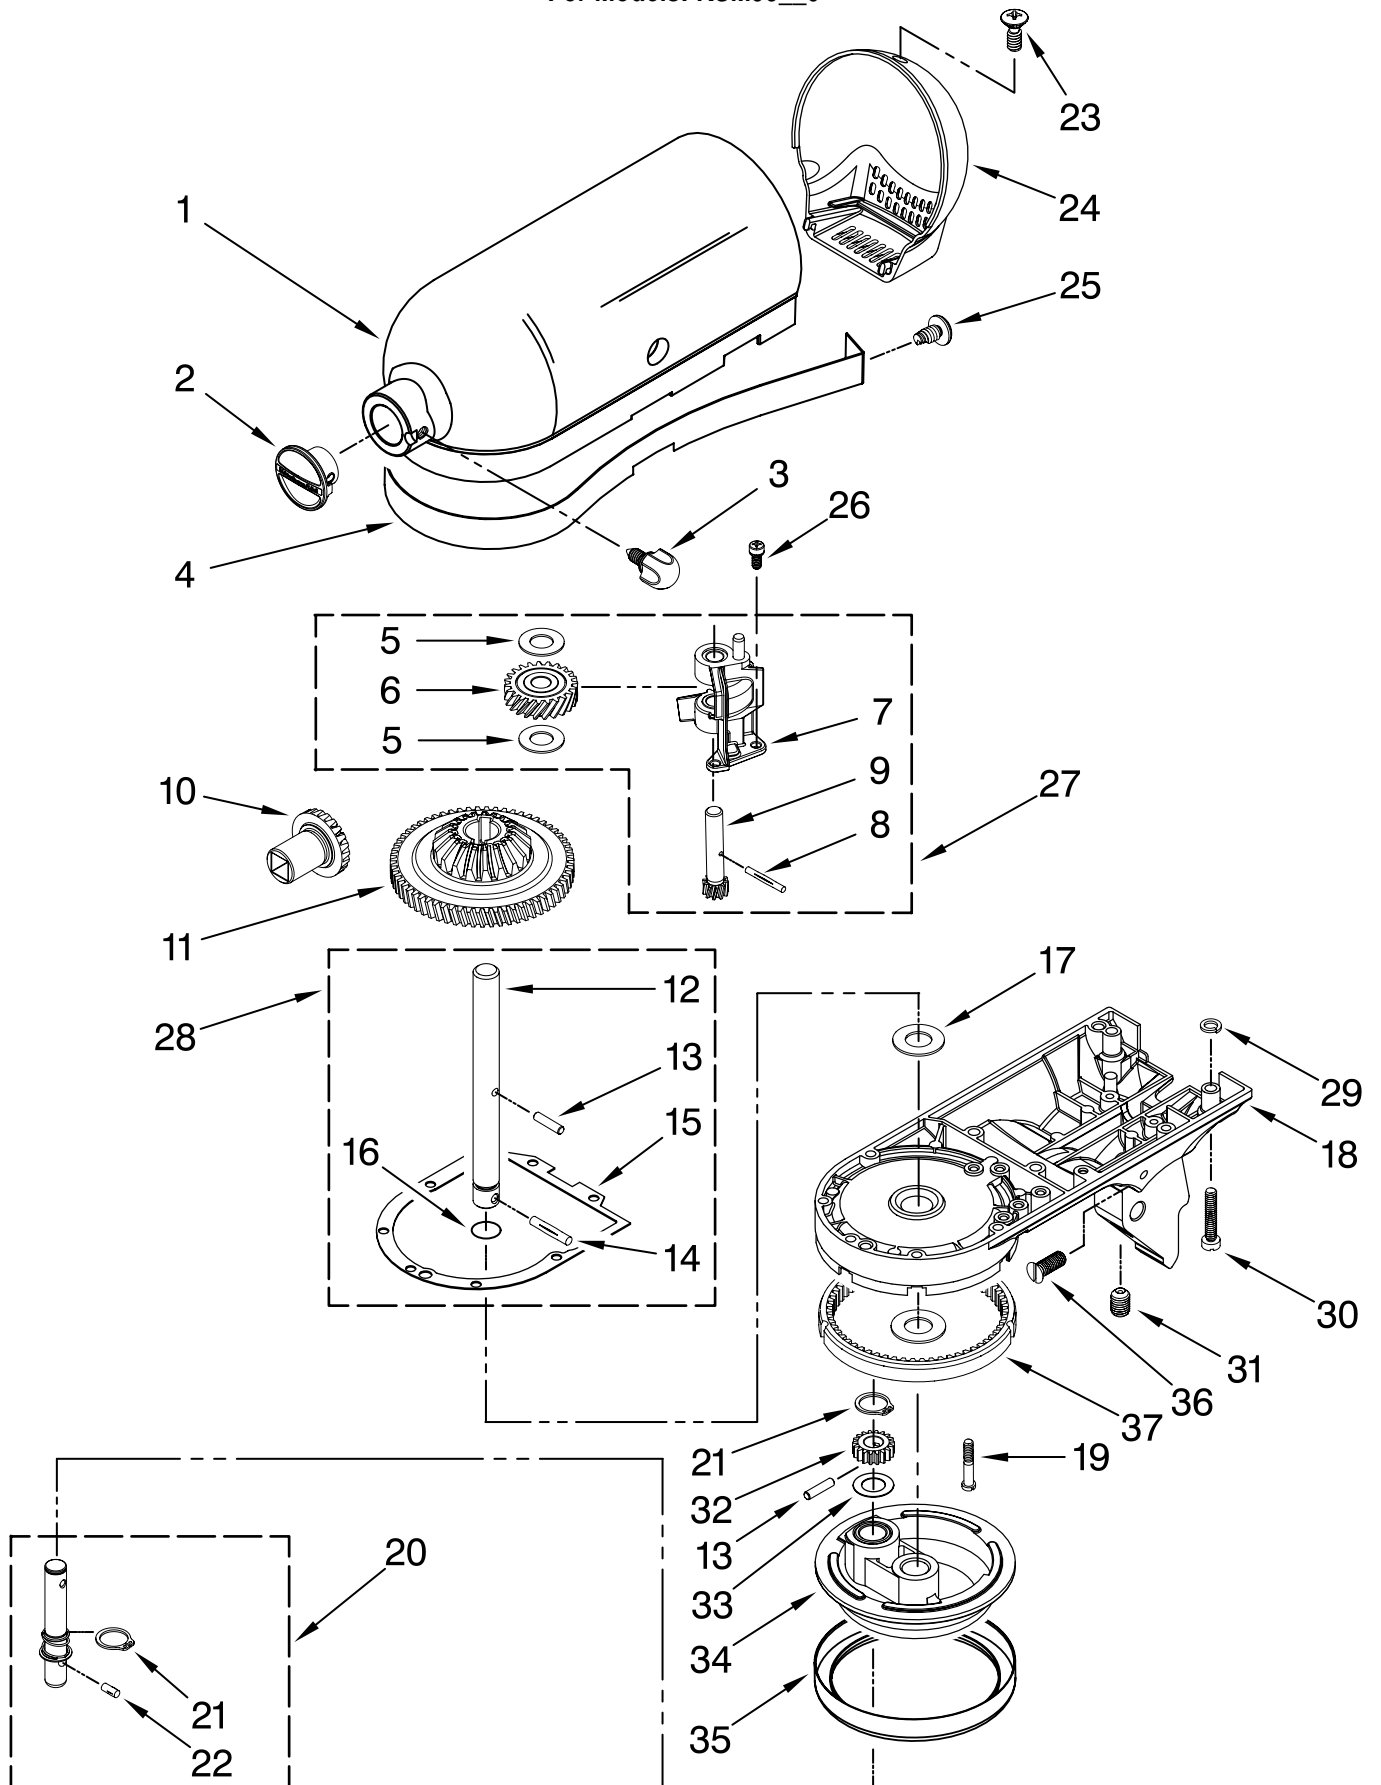

CASE, GEARING AND PLANETARY UNIT

For Models: KSM95_0

FOR ORDERING INFORMATION REFER TO PARTS PRICE LIST

CASE, GEARING AND PLANETARY UNIT

For Models: KSM95__0

<u>Illus.</u> <u>No.</u>	<u>Part</u> <u>No.</u>	<u>DESCRIPTION</u>
1	**	Gearcase Motor Housing
2		Cap, Attachment Hub
	242765-2	Chrome
	242765-4	Painted
3		Thumb Screw
	9709194	Black
	9709196	Grey
4	**	Band, Trim
5	3180161	Washer
6	W10112253	Worm Gear
7	240308	Worm Gear Bracket And Bearing
8	9705444	Pin
9	240210-2	Shaft & Pinion
10	9705130	Gear, Attachment Hub Level
11	9709627	Bevel Pinion Center Gear
12	240026	Shaft, Vertical Center
13	240018-1	Pin (Vertical Center Shaft)
14	9705443	Pin, Groove
15	4162324	Gasket, Transmissn
16	67500-55	O-Ring
17	3180163	Washer
18	**	Lower Gear Case
19	103994	Screw
20	4176067	Shaft, Agitator
21	9703438	Ring, Retaining
22	9704677	Pin, Groove
23	4162914	Screw
24	**	Cover, End
25	311932	Screw
26	3400022	Screw
27	240309-2	Gear, Worm and Bracket
28	4160474	Center Shaft & O-Ring
29	8533914	Washer, Spring Lock
30	3400025	Screw
31	3400203	Screw, Set
32	9703903	Pinion, Gear Agitator Shaft
33	9706090	Washer
34	**	Planetary
35	240285	Ring, Planetary Drip
36	89411	Screw, Adjusting
37	9703904	Gear, Internal

**Refer to Pages 2 & 3

FOR ORDERING INFORMATION REFER TO PARTS PRICE LIST