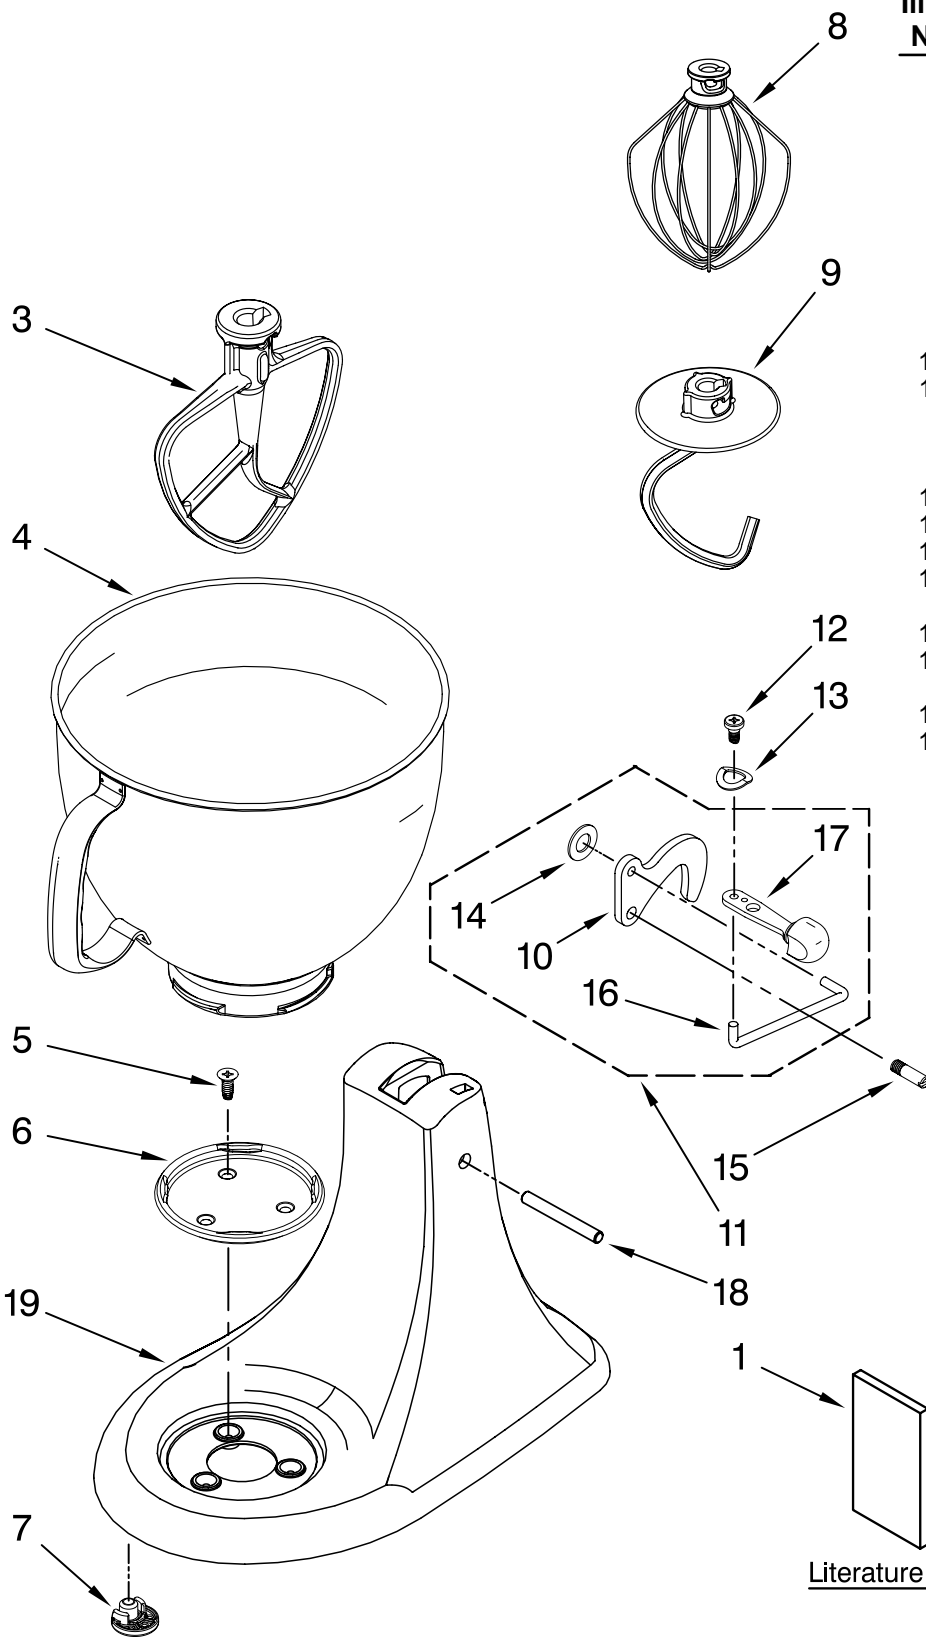

# MOTOR AND CONTROL PARTS

For Models: KSM95\_0

FOR ORDERING INFORMATION REFER TO PARTS PRICE LIST

# MOTOR AND CONTROL PARTS

For Models: KSM95\_\_0

Illus. No.	Part No.	DESCRIPTION
1	110679	Screw, Pivot
2	116241	Washer, Spring
3		Lever, Speed Control Assy
	9709276	Black
	9709277	Grey
4	3183680	Spring, Control Plate
5	9704324	Washer, Ball Bearing (Front)
6	9708315	Armature & Bearing
7	3180162	Washer
8	16998	Stud, Governor Drive
9	3180526	Bracket, Bearing Assembly
10	240775-1	Seal, End
11	W10131078	Nut
12	3180238	Washer
13	240769	Screw
14	W10068270	Washer
15	3184176	Speed Link & Cam
16	240205	Spring, Flat
17	9702695	Field Assembly
18	4162634	Sleeve, Motor Stud
19	9706416	Brush, Carbon
20	9707926	Screw, Set
21	4162546	Brush Holder
22	3179908	Housing, Brush Holder
23	240680	Insert, Brush Holder
24	116286	Cap, Spring Seat
25	116287	Spring, Cap
26		Cap, Brush Holder
	3184212	Black
	3184211	White
27	W10068260	Screw
28	W10119326	Plate, Control Asy
29	17830	Governor Assembly
30	9706595	Board, Phase Control
31		Cord, Power
	W10164882	White
	W10164883	Black
32	3184609	Screw, Self Tap

# BASE AND PEDESTAL UNIT

For Models: KSM95\_\_0

Illus. No.	Part No.	DESCRIPTION
1		Literature Parts
	9709785	Use & Care, Trilin
	W10161157	Repair Parts List
3	9709961	Beater, Flat
4	77686	Bowl, 4 1/2 Qt.
5	3400020	Screw
6	W10191926	Screw Cap Kit
7	9709707	Foot, Base
8	9706446	Whip, Wire
9	9706626	Hook, Dough
10	9709055	Latch
11		Latch, Link & Lever
	24452	Black
	24452-2	Grey
12	110679	Screw, Pivot
13	116241	Washer, Spring
14	8533912	Washer
15	103993	Screw, Latch Bearing
16	24450	Link, Latch
17		Lever, Latch
	9709280	Black
18	16910	Pin, Hinge
19	**	Pedestal