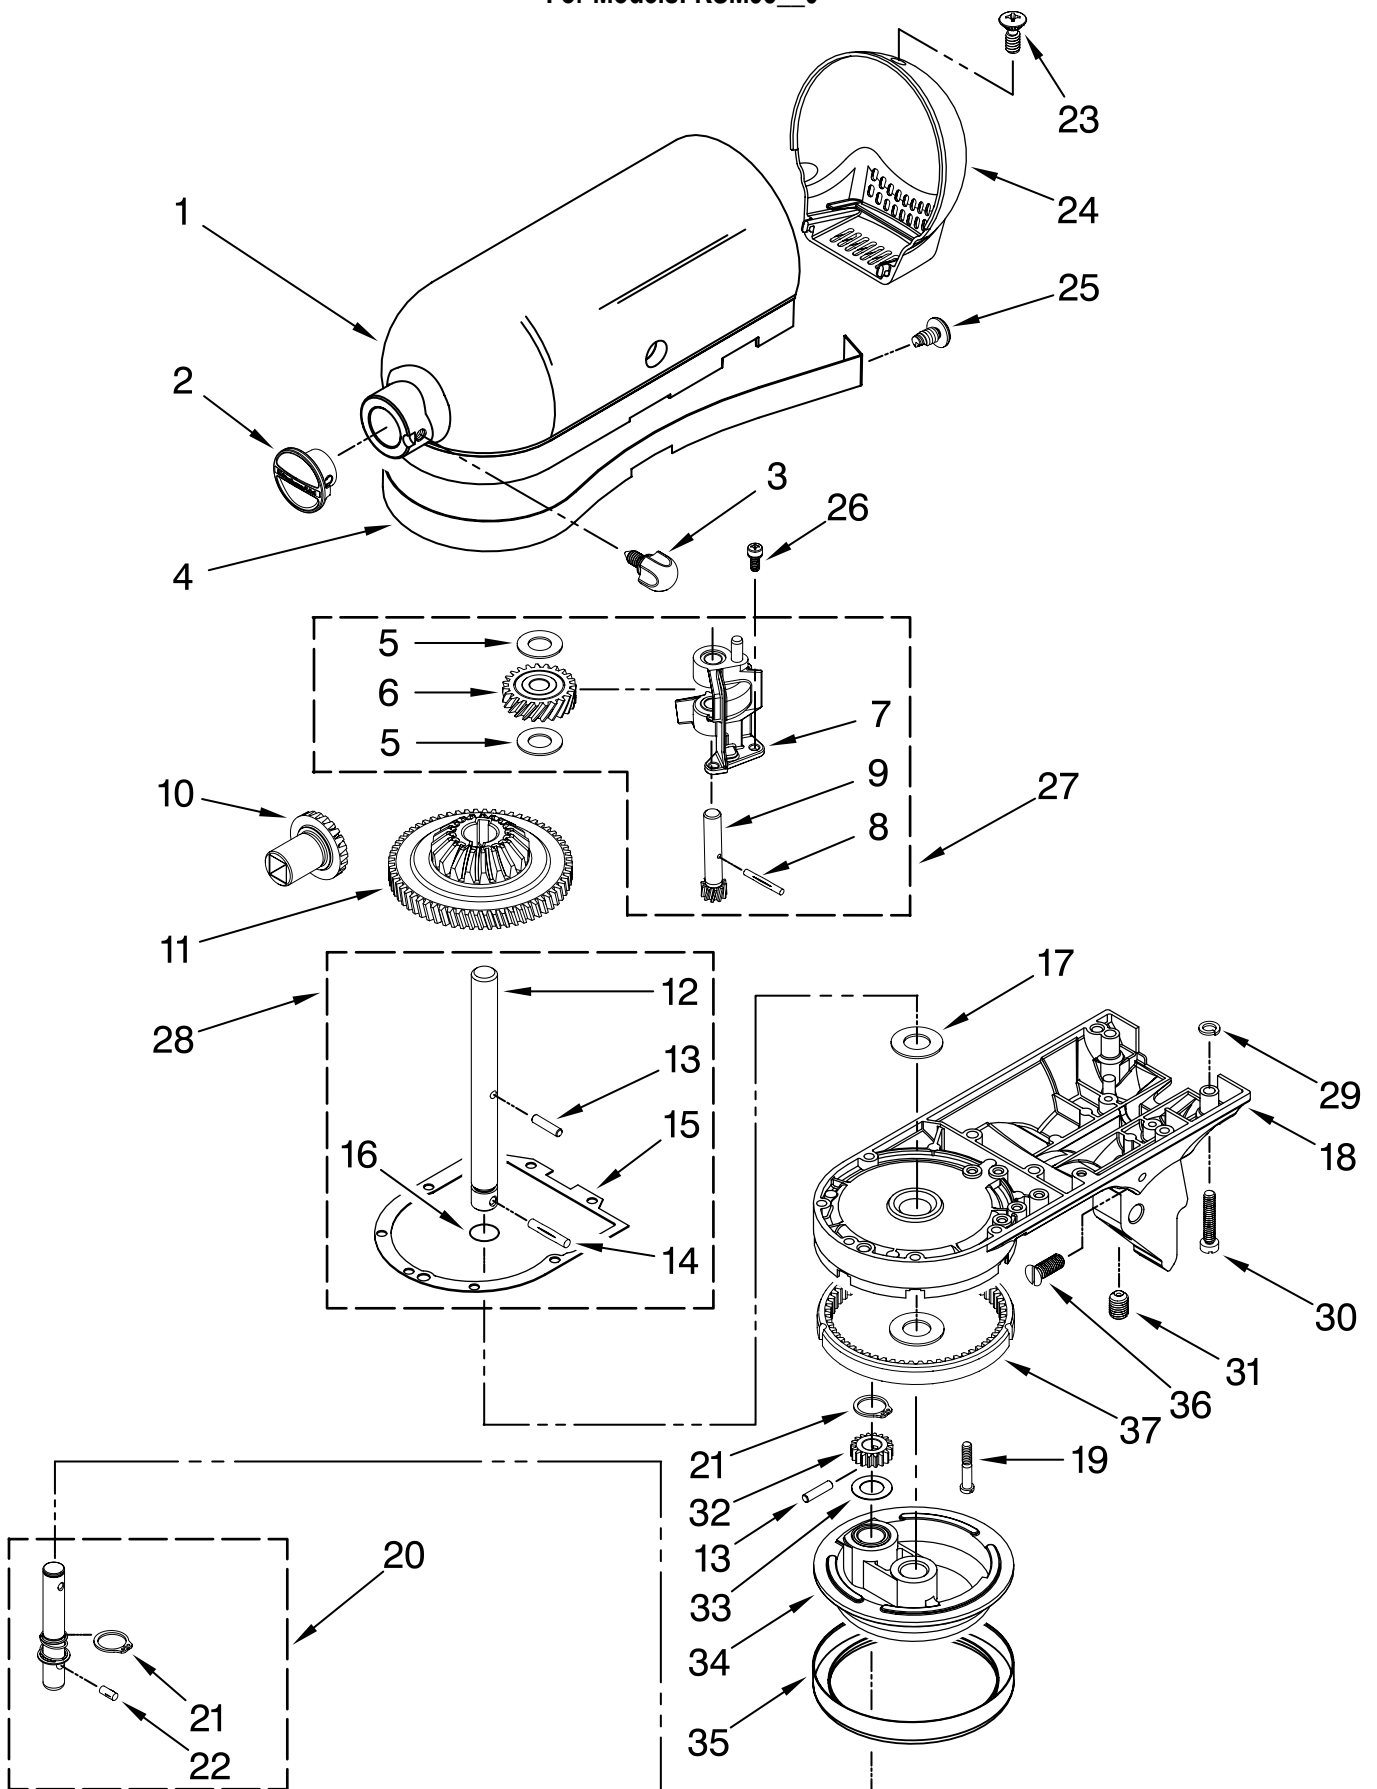

CASE, GEARING AND PLANETARY UNIT

For Models: KSM95_0

FOR ORDERING INFORMATION REFER TO PARTS PRICE LIST

CASE, GEARING AND PLANETARY UNIT

For Models: KSM95__0

Illus. No.	Part No.	DESCRIPTION
1	**	Gearcase Motor Housing
2		Cap, Attachment Hub
	242765-2	Chrome
	242765-4	Painted
3		Thumb Screw
	9709194	Black
	9709196	Grey
4	**	Band, Trim
5	3180161	Washer
6	W10112253	Worm Gear
7	240308	Worm Gear Bracket And Bearing
8	9705444	Pin
9	240210-2	Shaft & Pinion
10	9705130	Gear, Attachment Hub Level
11	9709627	Bevel Pinion Center Gear
12	240026	Shaft, Vertical Center
13	240018-1	Pin (Vertical Center Shaft)
14	9705443	Pin, Groove
15	4162324	Gasket, Transmissn
16	67500-55	O-Ring
17	3180163	Washer
18	**	Lower Gear Case
19	103994	Screw
20	4176067	Shaft, Agitator
21	9703438	Ring, Retaining
22	9704677	Pin, Groove
23	4162914	Screw
24	**	Cover, End
25	311932	Screw
26	3400022	Screw
27	240309-2	Gear, Worm and Bracket
28	4160474	Center Shaft & O-Ring
29	8533914	Washer, Spring Lock
30	3400025	Screw
31	3400203	Screw, Set
32	9703903	Pinion, Gear Agitator Shaft
33	9706090	Washer
34	**	Planetary
35	240285	Ring, Planetary Drip
36	89411	Screw, Adjusting
37	9703904	Gear, Internal

**Refer to Pages 2 & 3

FOR ORDERING INFORMATION REFER TO PARTS PRICE LIST