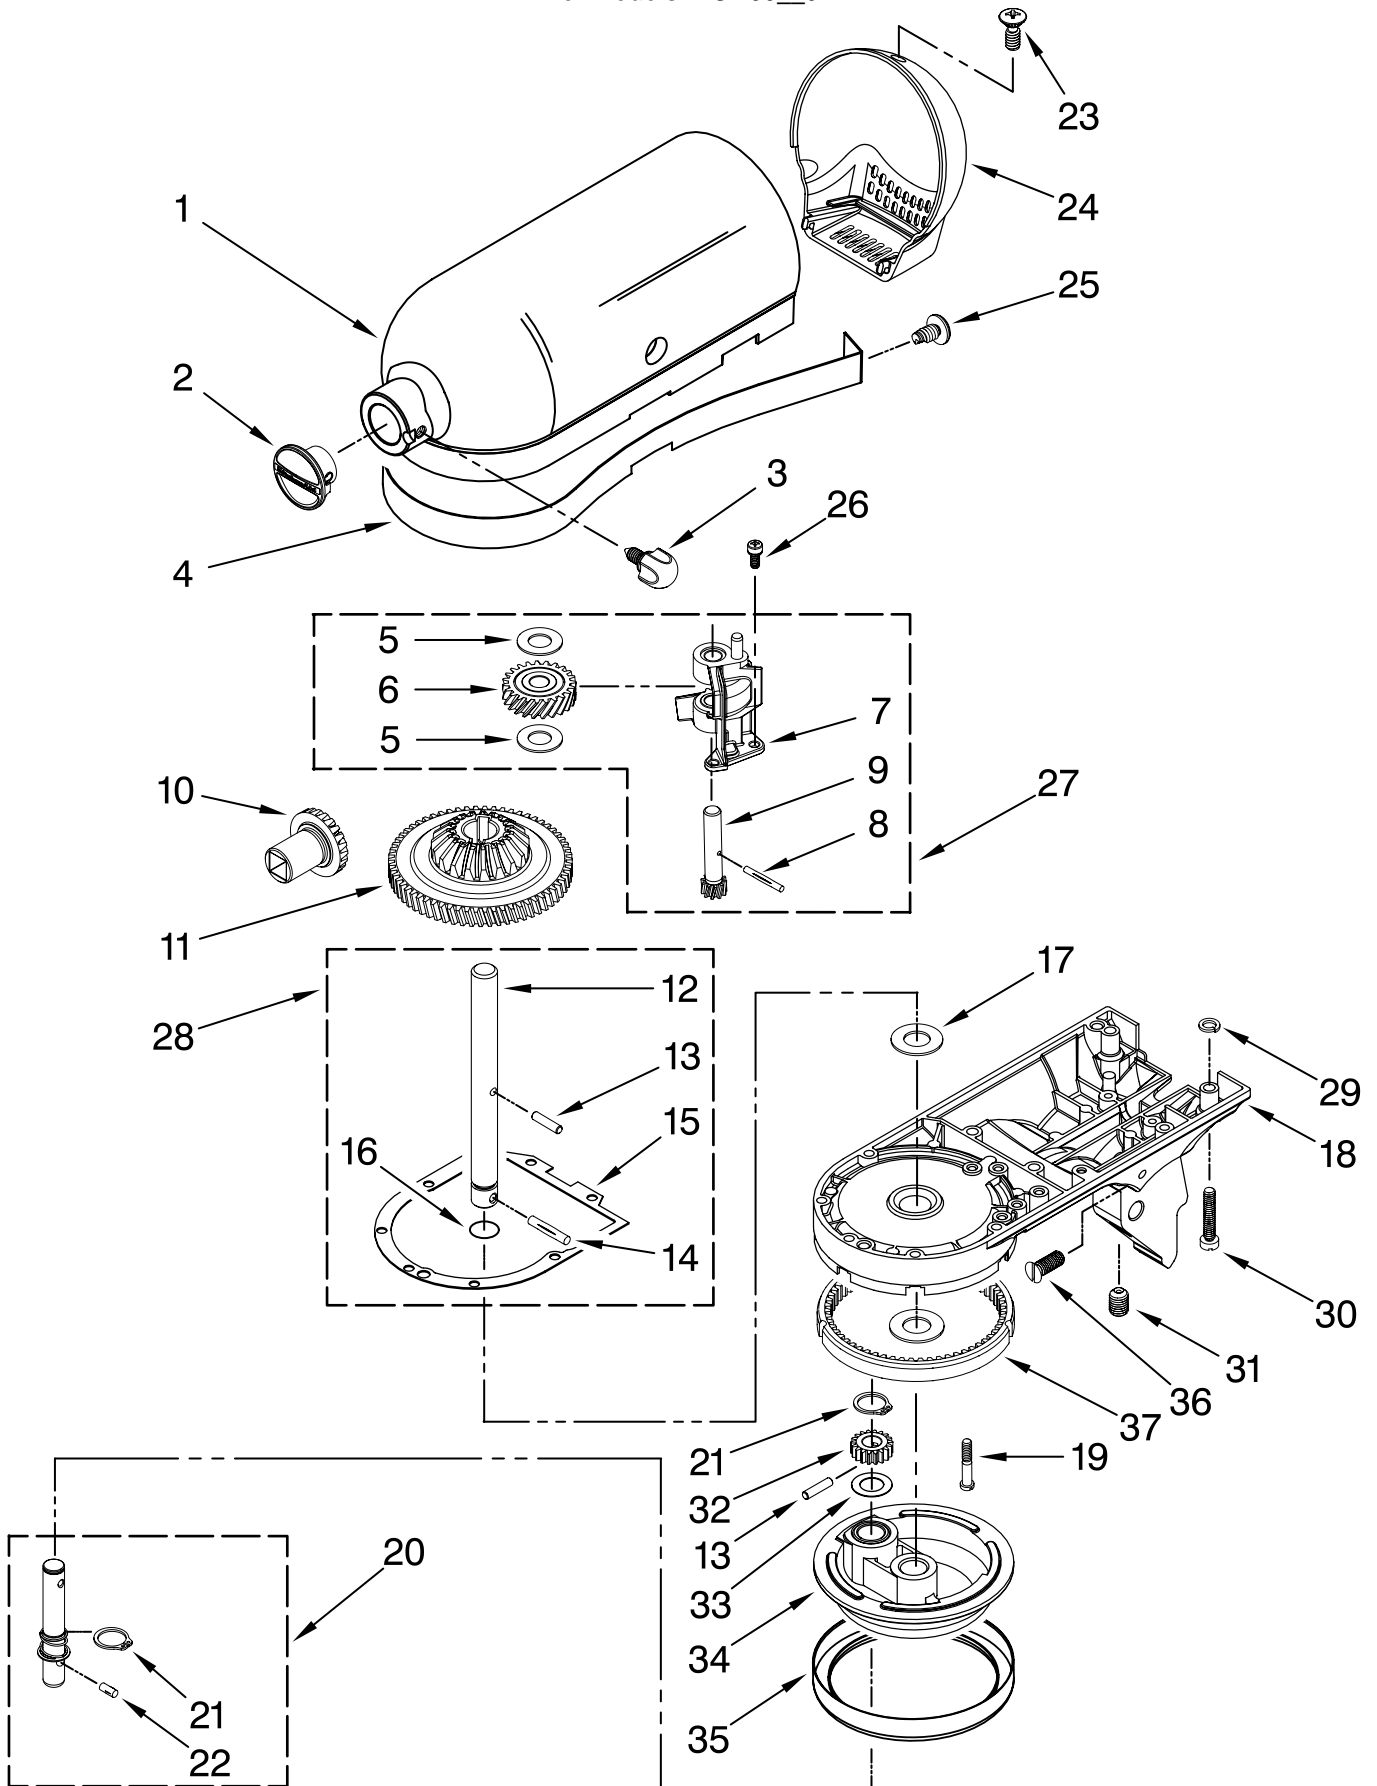

For Models: KSM95_0

FOR ORDERING INFORMATION REFER TO PARTS PRICE LIST

CASE, GEARING AND PLANETARY UNIT

For Models: KSM95__0

Illus. No.	Part No.	DESCRIPTION
1	**	Gearcase Motor Housing
2		Cap, Attachment Hub
	242765-2	Chrome
	242765-4	Painted
3		Thumb Screw
	9709194	Black
	9709196	Grey
4	**	Band, Trim
5	3180161	Washer
6	W10112253	Worm Gear
7	240308	Worm Gear Bracket And Bearing
8	9705444	Pin
9	240210-2	Shaft & Pinion
10	9705130	Gear, Attachment Hub Level
11	9709627	Bevel Pinion Center Gear
12	240026	Shaft, Vertical Center
13	240018-1	Pin (Vertical Center Shaft)
14	9705443	Pin, Groove
15	4162324	Gasket, Transmissn
16	67500-55	O-Ring
17	3180163	Washer
18	**	Lower Gear Case
19	103994	Screw
20	4176067	Shaft, Agitator
21	9703438	Ring, Retaining
22	9704677	Pin, Groove
23	4162914	Screw
24	**	Cover, End
25	311932	Screw
26	3400022	Screw
27	240309-2	Gear, Worm and Bracket
28	4160474	Center Shaft & O-Ring
29	8533914	Washer, Spring Lock
30	3400025	Screw
31	3400203	Screw, Set
32	9703903	Pinion, Gear Agitator Shaft
33	9706090	Washer
34	**	Planetary
35	240285	Ring, Planetary Drip
36	89411	Screw, Adjusting
37	9703904	Gear, Internal