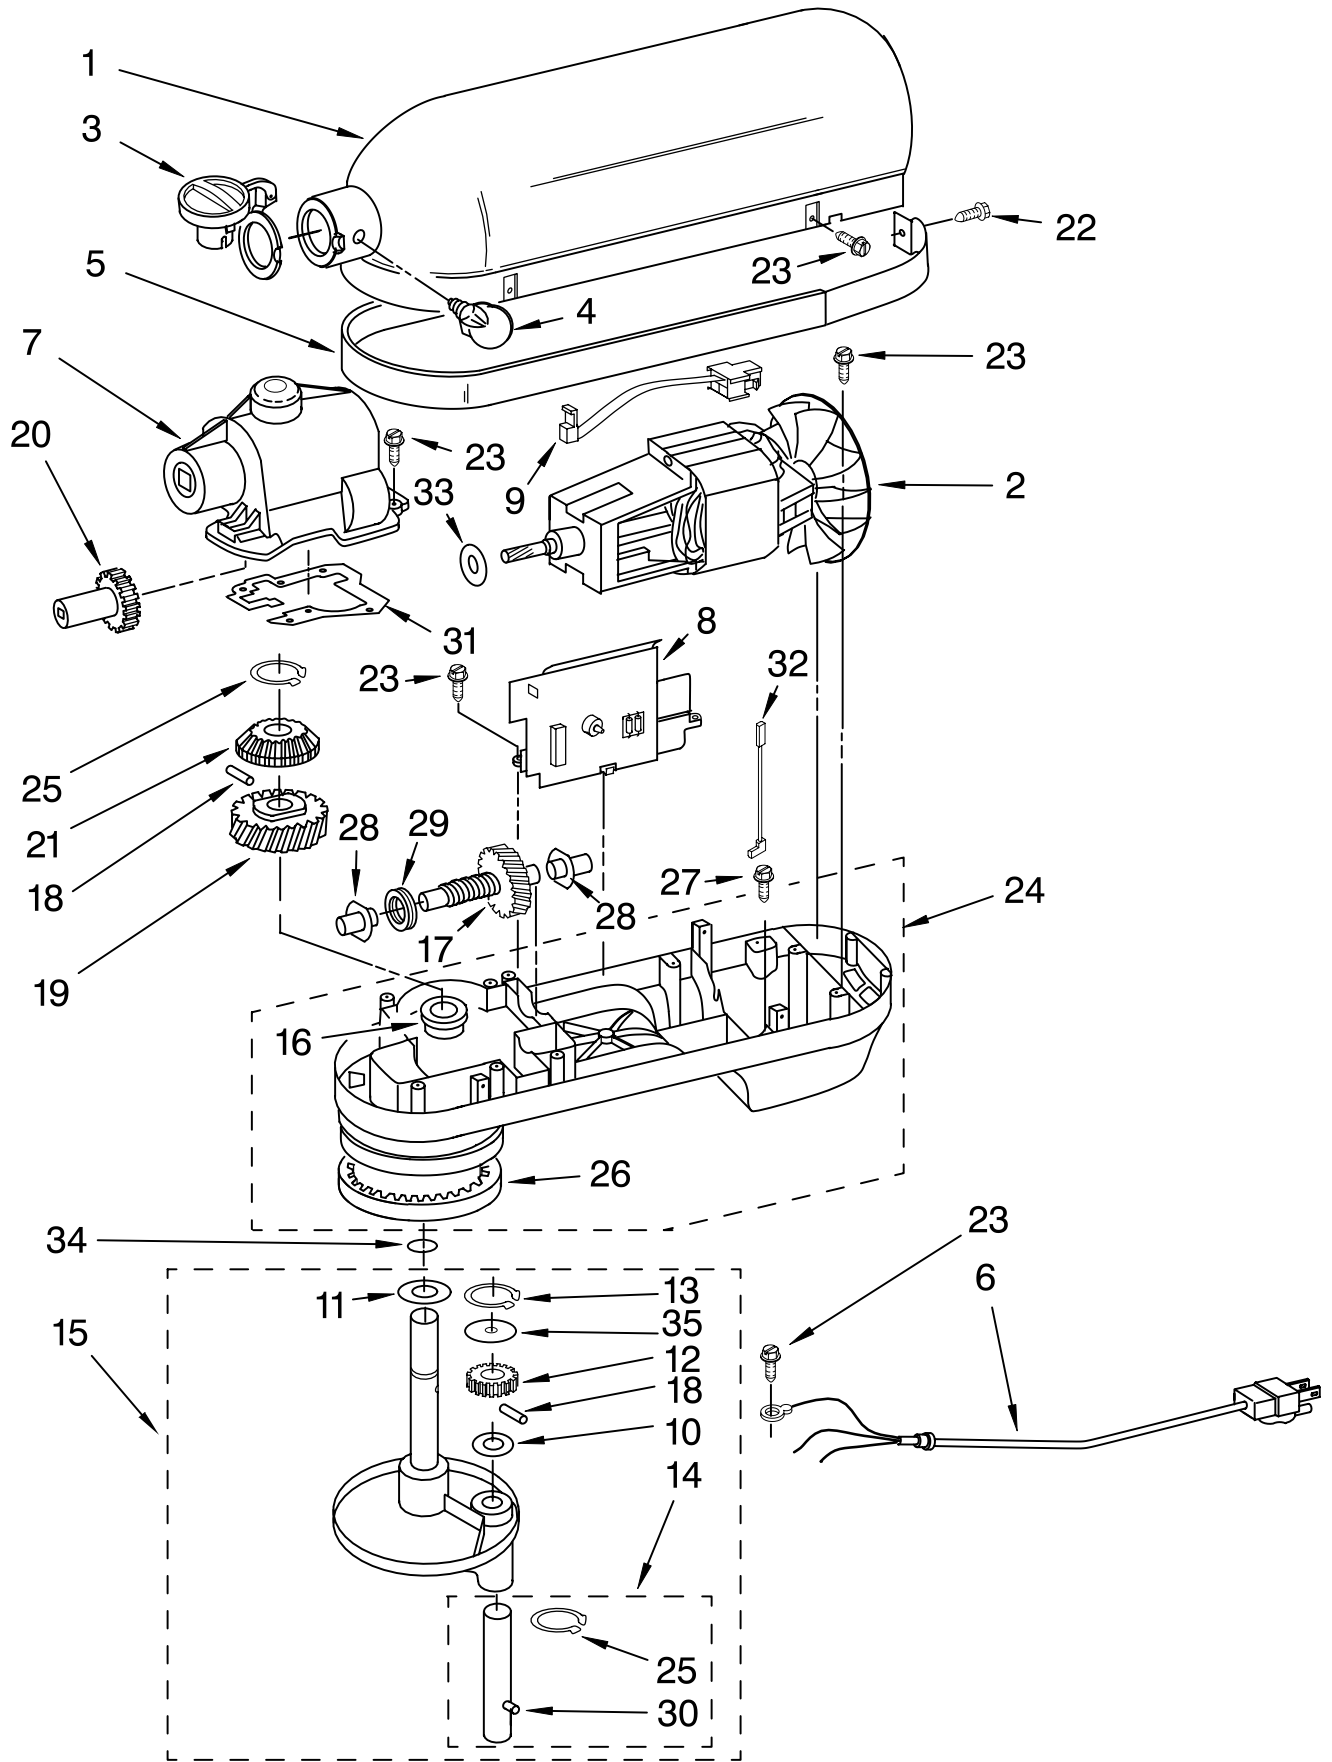

CASE, GEARING AND PLANETARY UNIT

For Model: KV25G0X_4

FOR ORDERING INFORMATION REFER TO PARTS PRICE LIST

CASE, GEARING AND PLANETARY UNIT

For Model: KV25G0X__4

Illus. No.	Part No.	DESCRIPTION
1	**	Gearcase Motor Housing
2	9707507	Motor (10 Tooth)
3	9703315	Cap, Attachment Hub (Hinged)
4		Thumb Screw
	9709196	Grey
	9709194	Black
5	**	Band, Trim
6		Power Cord
	9706551	White
	9706552	Black
7	9703671	Transmission Housing
8		Control Assembly
	9706648	Black Knob
	9706649	Grey Knob
9	9703312	Sensor, Hall Effect
10	9706090	Washer
11	9703434	Washer, Fiber
12	9707627	Gear, Pinion
13	9703438	Retaining Clip
14	9708191	Agitator Shaft
15	**	Planetary Assembly
16	16897	Bearing, Lower Center
17	9709231	Worm Gear
18	9707223	Retaining Pin
19	9706529	Gear, Worm Follower
20	9703338	Gear, Attachment Hub Bevel
21	9703337	Gear, Bevel
22	3400617	Screw, 6-32 x 1/4
23	3400814	Screw (13), 8-32 X 5/8
24	**	Lower Gear Case
25	9703680	Retaining Clip
26	9703339	Gear, Internal
27	3400200	Screw (3) 1/4 - 20 x 3/4
28		Bearing
	9703560	Front
	9703570	Rear
29	9703445	Thrust Bearing
30	9704677	Pin, Groove
31	9707425	Gasket, Transmission Cover
32	9706036	Lead, Motor to Control
33	9706247	Seal, Motor Shaft
34	67500-55	"O" Ring
35	8533910	Washer

**Refer To Page 3
Color Variation Parts

FOR ORDERING INFORMATION REFER TO PARTS PRICE LIST