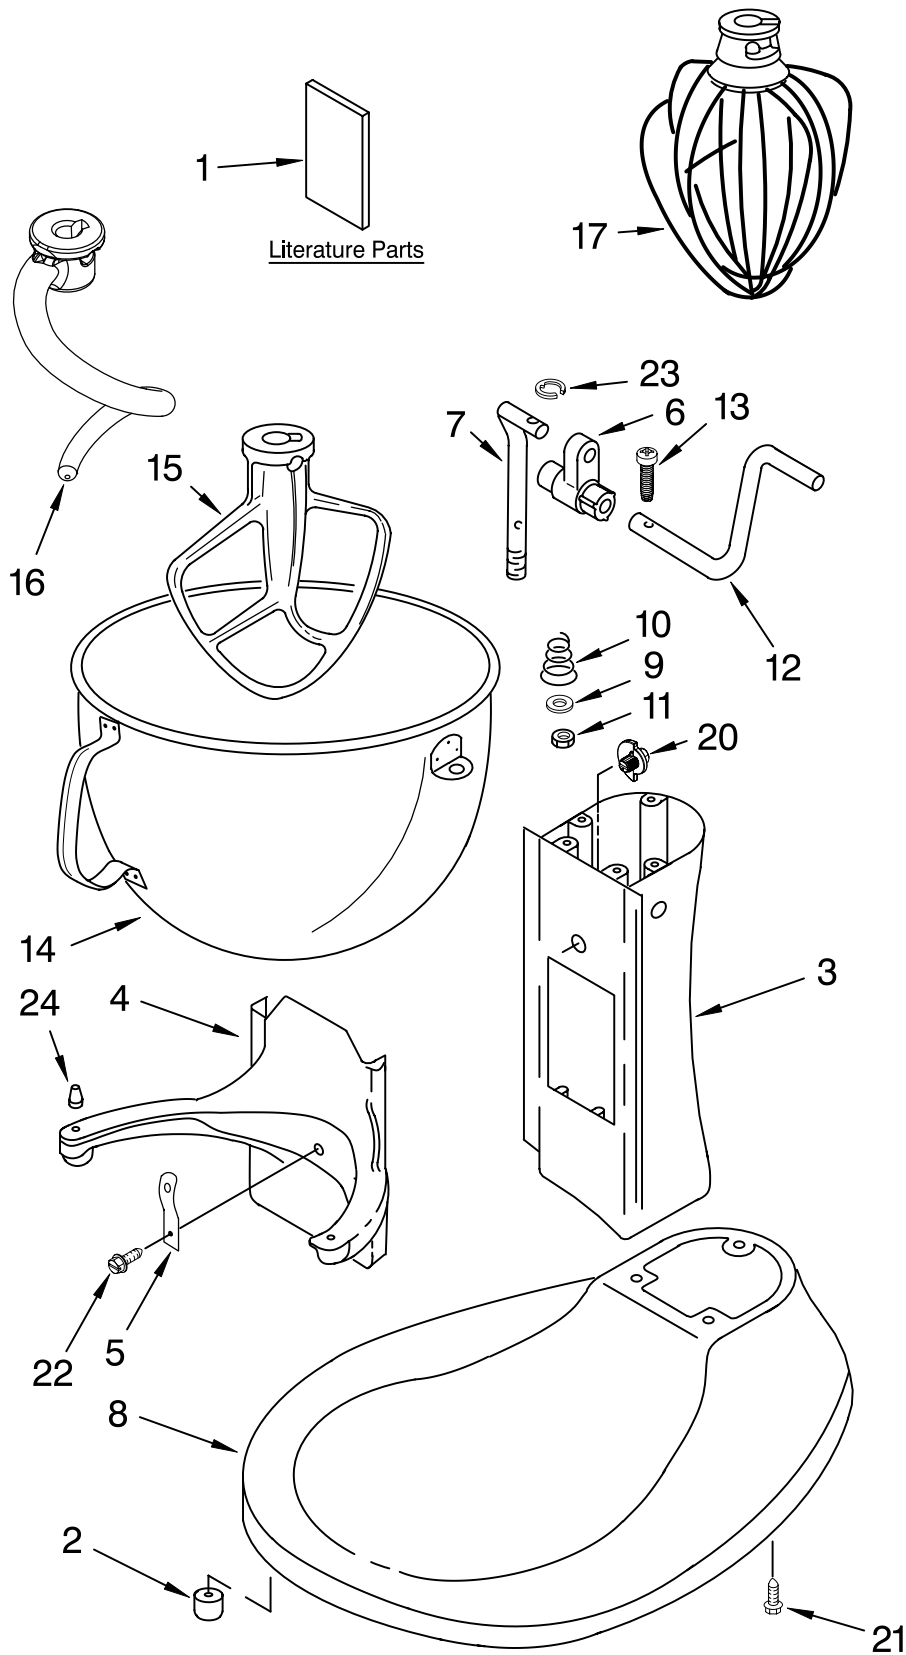

# CASE, GEARING AND PLANETARY UNIT

For Model: KV25G0X\_\_4

<b>Illus. No.</b>	<b>Part No.</b>	<b>DESCRIPTION</b>
1	**	Gearcase Motor Housing
2	9707507	Motor (10 Tooth)
3	9703315	Cap, Attachment Hub (Hinged)
4		Thumb Screw
	9709196	Grey
	9709194	Black
5	**	Band, Trim
6		Power Cord
	9706551	White
	9706552	Black
7	9703671	Transmission Housing
8		Control Assembly
	9706648	Black Knob
	9706649	Grey Knob
9	9703312	Sensor, Hall Effect
10	9706090	Washer
11	9703434	Washer, Fiber
12	9707627	Gear, Pinion
13	9703438	Retaining Clip
14	9708191	Agitator Shaft
15	**	Planetary Assembly
16	16897	Bearing, Lower Center
17	9709231	Worm Gear
18	9707223	Retaining Pin
19	9706529	Gear, Worm Follower
20	9703338	Gear, Attachment Hub Bevel
21	9703337	Gear, Bevel
22	3400617	Screw, 6-32 x 1/4
23	3400814	Screw (13), 8-32 X 5/8
24	**	Lower Gear Case
25	9703680	Retaining Clip
26	9703339	Gear, Internal
27	3400200	Screw (3) 1/4 - 20 x 3/4
28		Bearing
	9703560	Front
	9703570	Rear
29	9703445	Thrust Bearing
30	9704677	Pin, Groove
31	9707425	Gasket, Transmission Cover
32	9706036	Lead, Motor to Control
33	9706247	Seal, Motor Shaft
34	67500-55	"O" Ring
35	8533910	Washer

# BASE AND PEDESTAL UNIT

For Model: KV25G0X\_\_4

Illus. No.	Part No.	DESCRIPTION
1		Literature Parts
	9708307	Use & Care Guide
	8204551	Repair Parts List
2	9708649	Foot, Rubber (5)
3	**	Column Assembly
4	**	Bowl Support
5	9703474	Latch, Bowl Spring
6	9706885	Arm, Bowl Lift
7	9706787	Rod, Bowl Lift
8	**	Base And Foot Supports
9	9703439	Washer
10	9237	Spring
11	8533907	Nut
12	9706788	Handle, Bowl Lift
13	3400863	Screw
14	9703550	Bowl (5 Qt)
15	9708610	Beater, Flat
16	9703656	Dough Hook
17	9703491	Wire Whip
20	9703426	Cam, Adjusting
21	3400200	Screw (3), 1/4-20 x 3/4
22	3400018	Screw, 10-24 x 1/2
23	9703307	Clip
24	240185	Pin, Bowl Locating