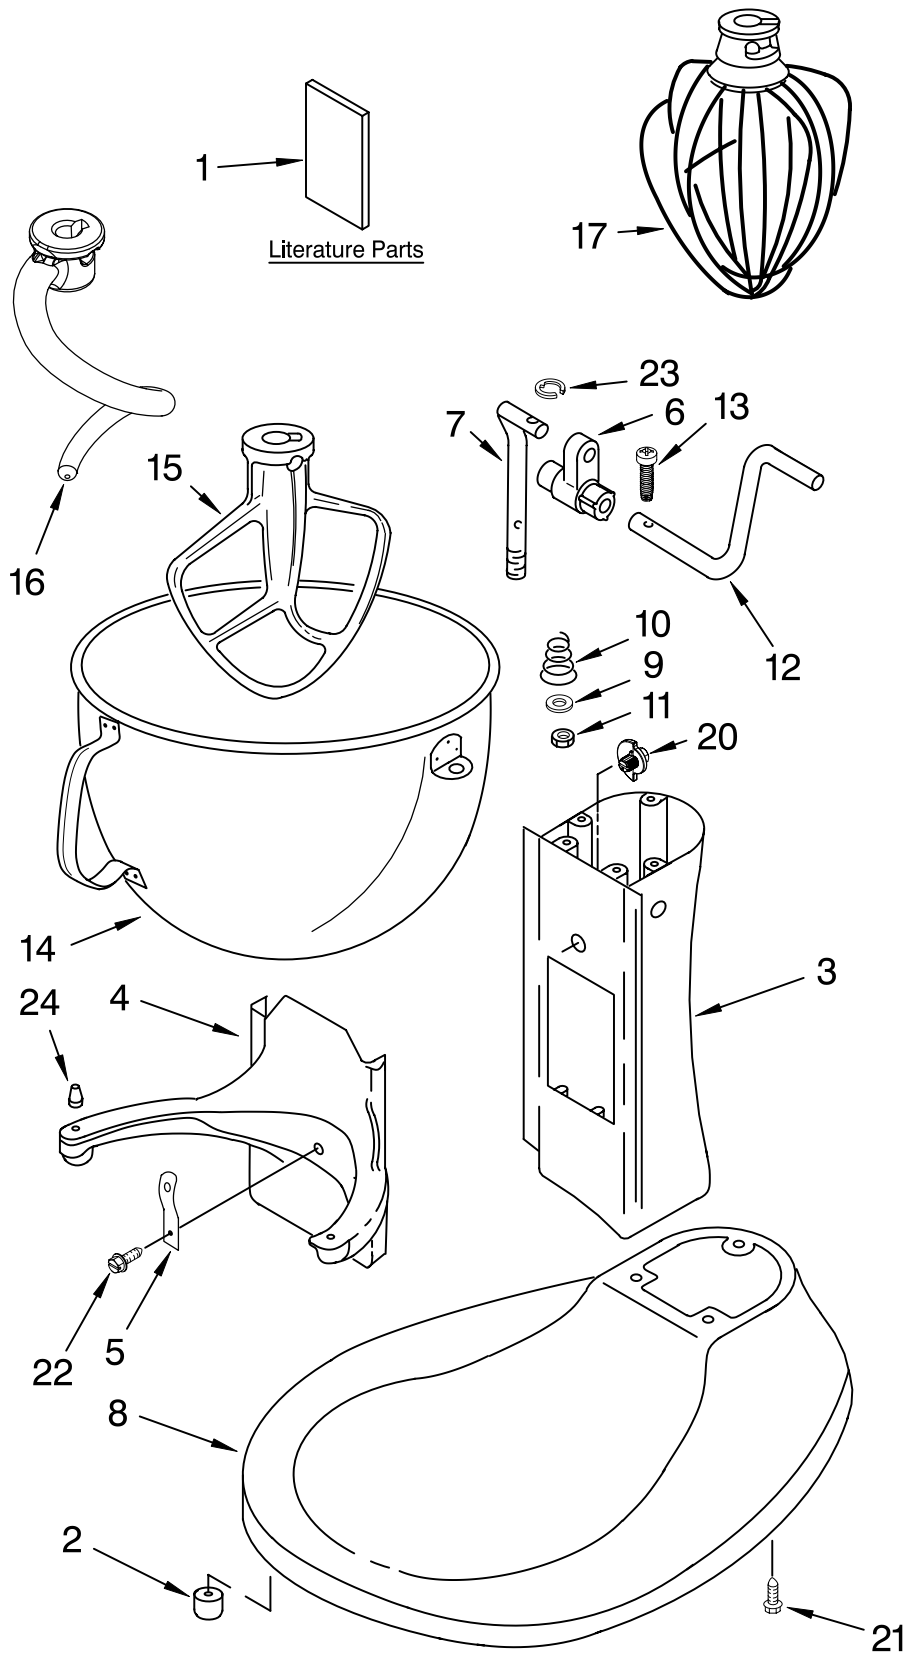

Illus. No.	Part No.	DESCRIPTION
1	**	Gearcase Motor Housing
2	9707507	Motor (10 Tooth)
3	9703315	Cap, Attachment Hub (Hinged)
4		Thumb Screw
	9709196	Grey
	9709194	Black
5	**	Band, Trim
6		Power Cord
	9706551	White
	9706552	Black
7	9703671	Transmission Housing
8		Control Assembly
	9706648	Black Knob
	9706649	Grey Knob
9	9703312	Sensor, Hall Effect
10	9706090	Washer
11	9703434	Washer, Fiber
12	9707627	Gear, Pinion
13	9703438	Retaining Clip
14	9708191	Agitator Shaft
15	**	Planetary Assembly
16	16897	Bearing, Lower Center
17	9709231	Worm Gear
18	9707223	Retaining Pin
19	9706529	Gear, Worm Follower
20	9703338	Gear, Attachment Hub Bevel
21	9703337	Gear, Bevel
22	3400617	Screw, 6-32 x 1/4
23	3400814	Screw (13), 8-32 X 5/8
24	**	Lower Gear Case
25	9703680	Retaining Clip
26	9703339	Gear, Internal
27	3400200	Screw (3) 1/4 - 20 x 3/4
28		Bearing
	9703560	Front
	9703570	Rear
29	9703445	Thrust Bearing
30	9704677	Pin, Groove
31	9707425	Gasket, Transmission Cover
32	9706036	Lead, Motor to Control
33	9706247	Seal, Motor Shaft
34	67500-55	"O" Ring
35	8533910	Washer

**Refer To Page 3
Color Variation Parts

FOR ORDERING INFORMATION REFER TO PARTS PRICE LIST

BASE AND PEDESTAL UNIT

For Model: KV25G0X__4

Illus. No.	Part No.	DESCRIPTION
1		Literature Parts
	9708307	Use & Care Guide
	8204551	Repair Parts List
2	9708649	Foot, Rubber (5)
3	**	Column Assembly
4	**	Bowl Support
5	9703474	Latch, Bowl Spring
6	9706885	Arm, Bowl Lift
7	9706787	Rod, Bowl Lift
8	**	Base And Foot Supports
9	9703439	Washer
10	9237	Spring
11	8533907	Nut
12	9706788	Handle, Bowl Lift
13	3400863	Screw
14	9703550	Bowl (5 Qt)
15	9708610	Beater, Flat
16	9703656	Dough Hook
17	9703491	Wire Whip
20	9703426	Cam, Adjusting
21	3400200	Screw (3), 1/4-20 x 3/4
22	3400018	Screw, 10-24 x 1/2
23	9703307	Clip
24	240185	Pin, Bowl Locating