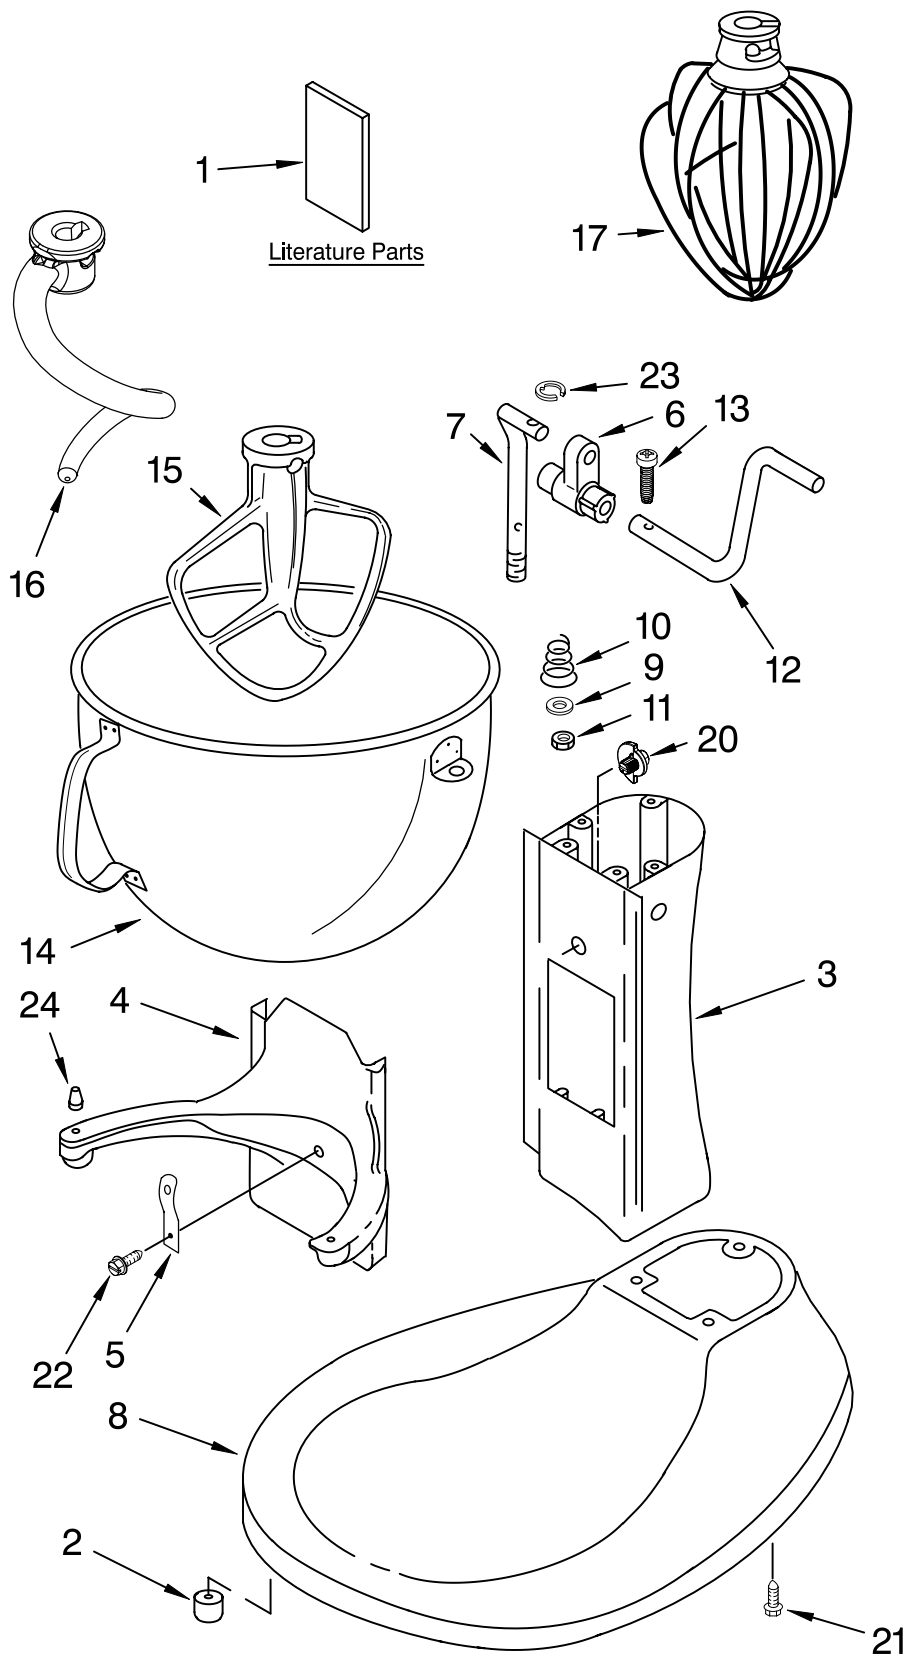

Illus. No.	Part No.	DESCRIPTION
1	**	Gearcase Motor Housing
2	9707507	Motor (10 Tooth)
3	9703315	Cap, Attachment Hub (Hinged)
4		Thumb Screw
	9709196	Grey
	9709194	Black
5	**	Band, Trim
6		Power Cord
	9706551	White
	9706552	Black
7	9703671	Transmission Housing
8		Control Assembly
	9706648	Black Knob
	9706649	Grey Knob
9	9703312	Sensor, Hall Effect
10	9706090	Washer
11	9703434	Washer, Fiber
12	9707627	Gear, Pinion
13	9703438	Retaining Clip
14	9708191	Agitator Shaft
15	**	Planetary Assembly
16	16897	Bearing, Lower Center
17	9709231	Worm Gear
18	9707223	Retaining Pin
19	9706529	Gear, Worm Follower
20	9703338	Gear, Attachment Hub Bevel
21	9703337	Gear, Bevel
22	3400617	Screw, 6-32 x 1/4
23	3400814	Screw (13), 8-32 X 5/8
24	**	Lower Gear Case
25	9703680	Retaining Clip
26	9703339	Gear, Internal
27	3400200	Screw (3) 1/4 - 20 x 3/4
28		Bearing
	9703560	Front
	9703570	Rear
29	9703445	Thrust Bearing
30	9704677	Pin, Groove
31	9707425	Gasket, Transmission Cover
32	9706036	Lead, Motor to Control
33	9706247	Seal, Motor Shaft
34	67500-55	"O" Ring
35	8533910	Washer

**Refer To Page 3
Color Variation Parts

FOR ORDERING INFORMATION REFER TO PARTS PRICE LIST

BASE AND PEDESTAL UNIT

For Model: KV25G0X__4

Illus. No.	Part No.	DESCRIPTION
1		Literature Parts
	9708307	Use & Care Guide
	8204551	Repair Parts List
2	9708649	Foot, Rubber (5)
3	**	Column Assembly
4	**	Bowl Support
5	9703474	Latch, Bowl Spring
6	9706885	Arm, Bowl Lift
7	9706787	Rod, Bowl Lift
8	**	Base And Foot Supports
9	9703439	Washer
10	9237	Spring
11	8533907	Nut
12	9706788	Handle, Bowl Lift
13	3400863	Screw
14	9703550	Bowl (5 Qt)
15	9708610	Beater, Flat
16	9703656	Dough Hook
17	9703491	Wire Whip
20	9703426	Cam, Adjusting
21	3400200	Screw (3), 1/4-20 x 3/4
22	3400018	Screw, 10-24 x 1/2
23	9703307	Clip
24	240185	Pin, Bowl Locating