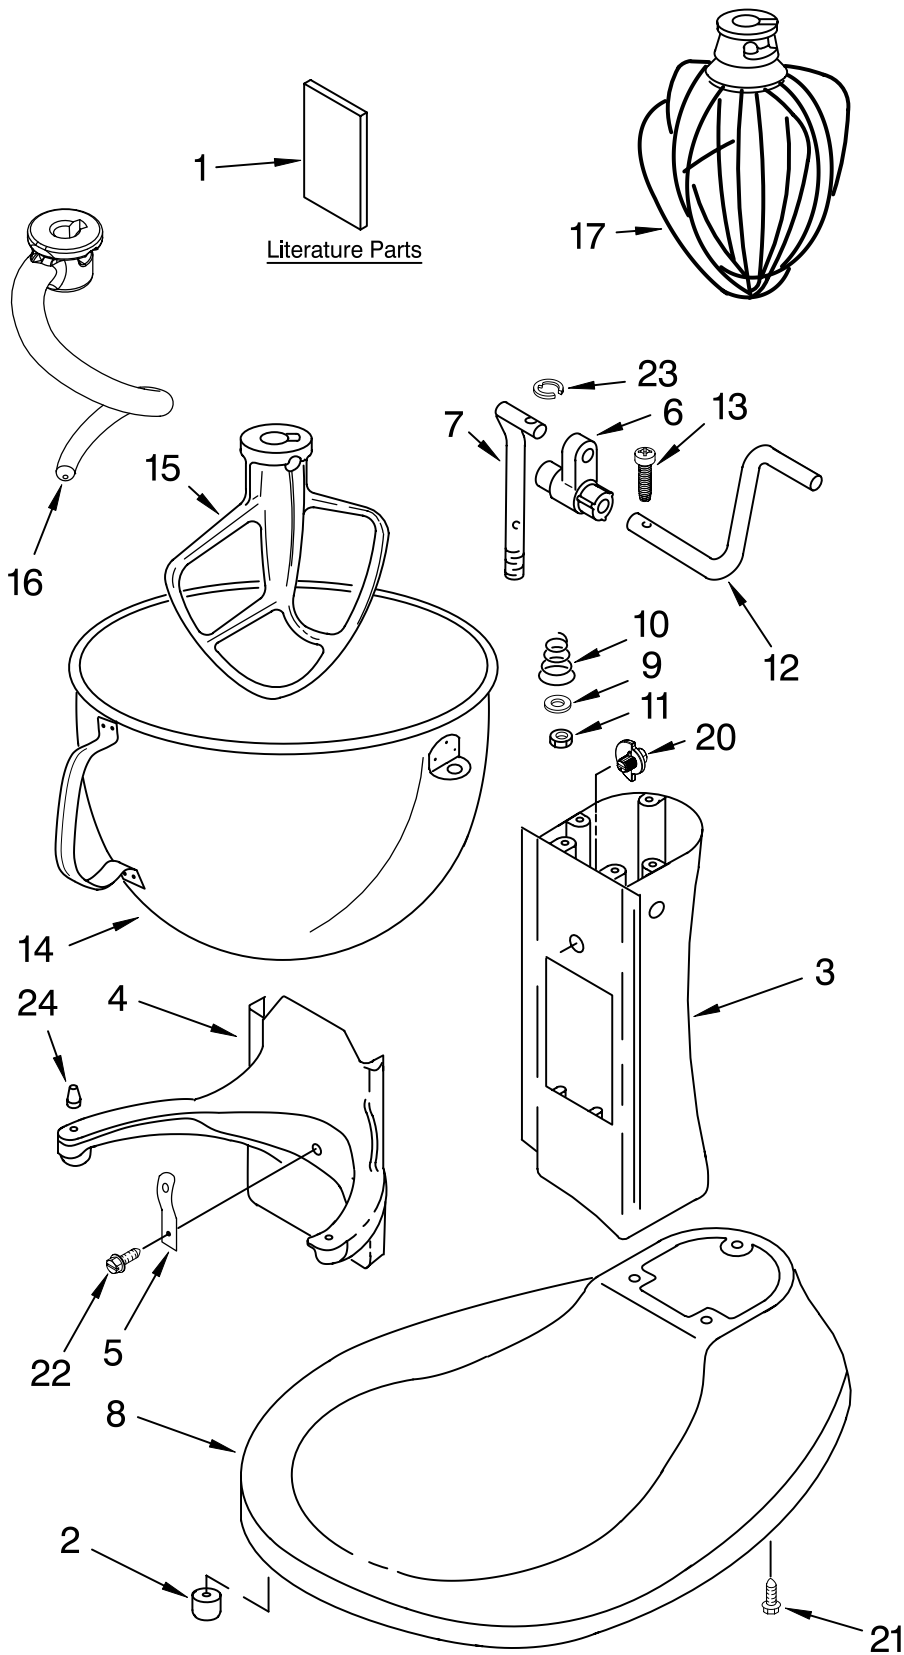

Illus. No.	Part No.	DESCRIPTION
1	**	Gearcase Motor Housing
2	9707507	Motor (10 Tooth)
3	9703315	Cap, Attachment Hub (Hinged)
4		Thumb Screw
	9709196	Grey
	9709194	Black
5	**	Band, Trim
6		Power Cord
	9706551	White
	9706552	Black
7	9703671	Transmission Housing
8		Control Assembly
	9706648	Black Knob
	9706649	Grey Knob
9	9703312	Sensor, Hall Effect
10	9706090	Washer
11	9703434	Washer, Fiber
12	9707627	Gear, Pinion
13	9703438	Retaining Clip
14	9708191	Agitator Shaft
15	**	Planetary Assembly
16	16897	Bearing, Lower Center
17	9709231	Worm Gear
18	9707223	Retaining Pin
19	9706529	Gear, Worm Follower
20	9703338	Gear, Attachment Hub Bevel
21	9703337	Gear, Bevel
22	3400617	Screw, 6-32 x 1/4
23	3400814	Screw (13), 8-32 X 5/8
24	**	Lower Gear Case
25	9703680	Retaining Clip
26	9703339	Gear, Internal
27	3400200	Screw (3) 1/4 - 20 x 3/4
28		Bearing
	9703560	Front
	9703570	Rear
29	9703445	Thrust Bearing
30	9704677	Pin, Groove
31	9707425	Gasket, Transmission Cover
32	9706036	Lead, Motor to Control
33	9706247	Seal, Motor Shaft
34	67500-55	"O" Ring
35	8533910	Washer

**Refer To Page 3
Color Variation Parts

FOR ORDERING INFORMATION REFER TO PARTS PRICE LIST

BASE AND PEDESTAL UNIT

For Model: KV25G0X__4

Illus. No.	Part No.	DESCRIPTION
1		Literature Parts
	9708307	Use & Care Guide
	8204551	Repair Parts List
2	9708649	Foot, Rubber (5)
3	**	Column Assembly
4	**	Bowl Support
5	9703474	Latch, Bowl Spring
6	9706885	Arm, Bowl Lift
7	9706787	Rod, Bowl Lift
8	**	Base And Foot Supports
9	9703439	Washer
10	9237	Spring
11	8533907	Nut
12	9706788	Handle, Bowl Lift
13	3400863	Screw
14	9703550	Bowl (5 Qt)
15	9708610	Beater, Flat
16	9703656	Dough Hook
17	9703491	Wire Whip
20	9703426	Cam, Adjusting
21	3400200	Screw (3), 1/4-20 x 3/4
22	3400018	Screw, 10-24 x 1/2
23	9703307	Clip
24	240185	Pin, Bowl Locating