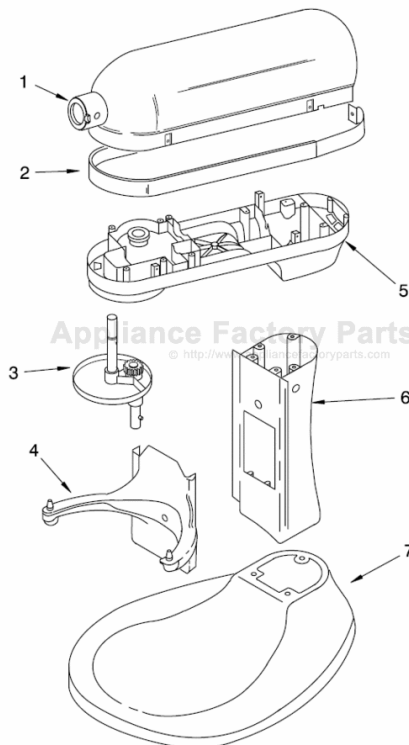

COLOR VARIATION PARTS For Model: KV25G0X_4

[Find Your KITCHENAID Mixer Parts - Select From 532 Models](#)

----- Manual continues below -----