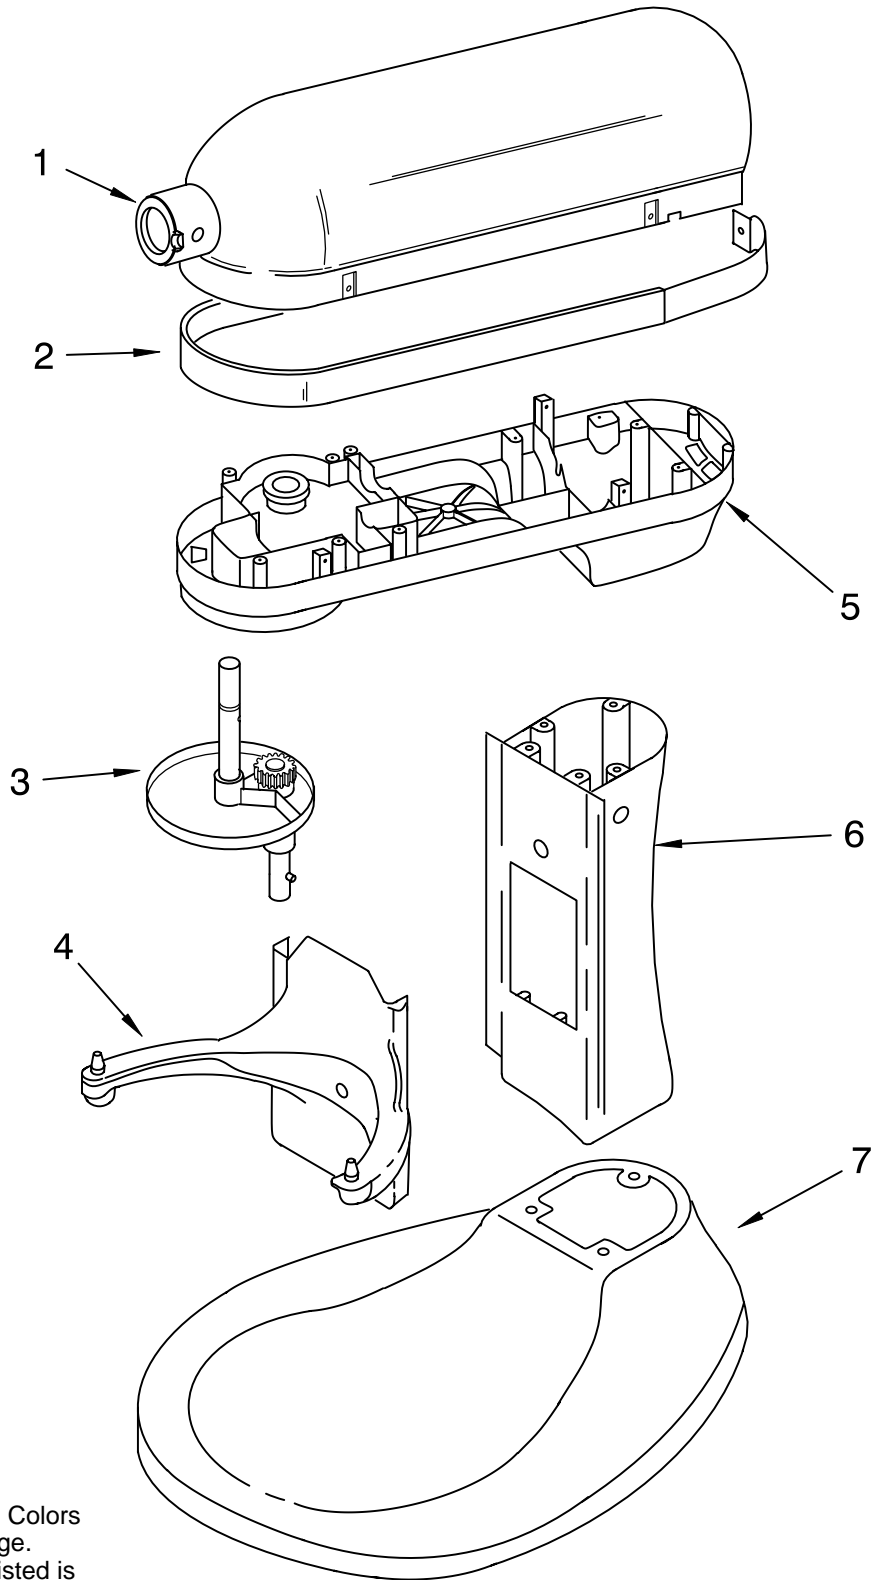

COLOR VARIATION PARTS

For Model: KV25G0X_4

Availability of All Colors
Subject to Change.
Any Color Not Listed is
No Longer Available.
If Additional Colors Are Added,
This Page Will Be Updated.

FOR ORDERING INFORMATION REFER TO PARTS PRICE LIST