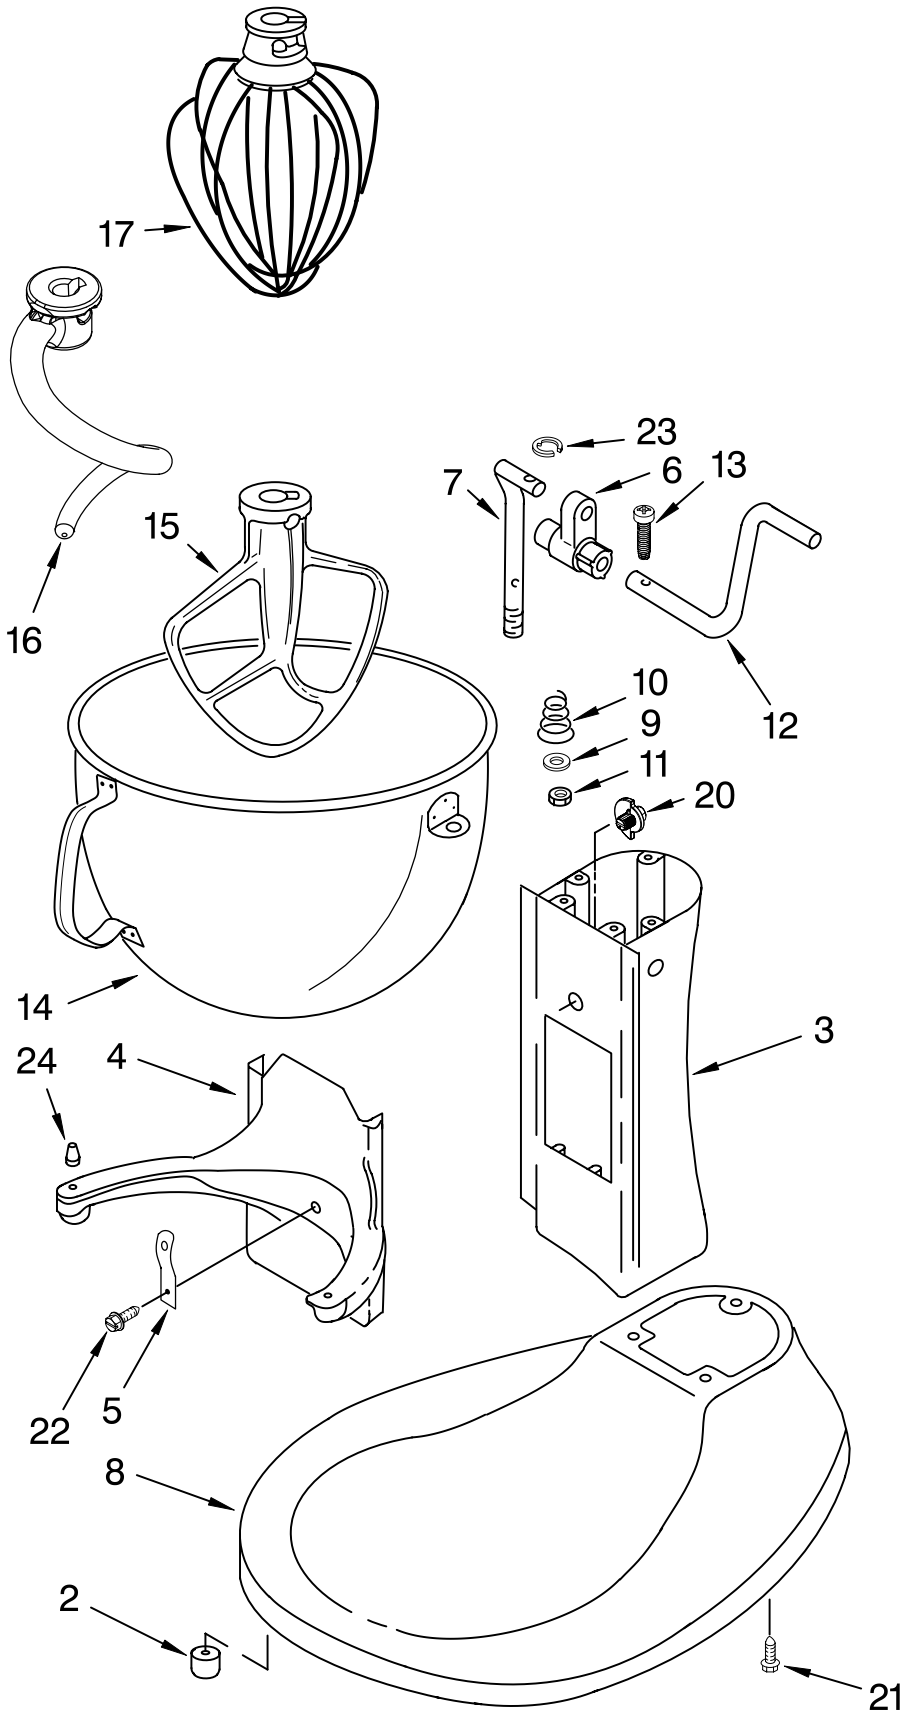

FOR ORDERING INFORMATION REFER TO PARTS PRICE LIST

CASE, GEARING AND PLANETARY UNIT

For Model: KV25G0X_5

<u>Illus. No.</u>	<u>Part No.</u>	<u>DESCRIPTION</u>
1	**	Gearcase Motor Housing
2	9707507	Motor (10 Tooth)
3	9703315	Cap, Attachment Hub (Hinged)
4		Thumb Screw
	9709196	Grey
	9709194	Black
5	**	Band, Trim
6		Power Cord
	9706551	White
	9706552	Black
7	9709125	Transmission Housing Assembly
8		Control Assembly
	9706648	Black Knob
	9706649	Grey Knob
9	9703312	Sensor, Hall Effect
10	9706090	Washer
11	9703434	Washer, Fiber
12	9707627	Gear, Pinion
13	9703438	Clip, Retaining
14	9708191	Shaft, Agitator
15	**	Planetary Assembly
16	16897	Bearing, Lower Center
17	9709231	Gear, Worm
18	9707223	Pin, Retaining
19	9706529	Gear, Worm Follower
20	9703338	Gear, Attachment Hub Bevel
21	9703337	Gear, Bevel
22	3400617	Screw
23	3400814	Screw
24	**	Lower Gear Case
25	9703680	Retaining Clip
26	9703339	Gear, Internal
27	3400200	Screw
28		Bearing
	9703560	Front
	9703570	Rear
29	9703445	Bearing, Thrust
30	9704677	Pin, Groove
31	9709511	Gasket, Transmission
32	9706036	Lead, Motor to Control
33	9706247	Seal, Motor Shaft
34	67500-55	"O" Ring
35	8533910	Washer

**Refer To Pages 2 & 3
Color Variation Parts

FOR ORDERING INFORMATION REFER TO PARTS PRICE LIST

BASE AND PEDESTAL UNIT

For Model: KV25G0X_5

Illus. No.	Part No.	DESCRIPTION
1		Literature Parts
	9708307	Use & Care Guide
	W10136426	Repair Parts List
2	9708649	Foot, Rubber
3	**	Column Assembly
4	**	Bowl Support
5	9703474	Latch, Bowl Spring
6	9706885	Arm, Bowl Lift
7	9706787	Rod, Bowl Lift
8	**	Base And Foot Supports
9	9703439	Washer
10	9237	Spring
11	8533907	Nut
12	9706788	Handle, Bowl Lift
13	3400863	Screw
14	9703550	Bowl (5 Qt)
15	9708610	Beater, Flat
16	9703656	Hook, Dough
17	9703491	Whip, Wire
20	9703426	Cam, Adjusting
21	3400200	Screw
22	3400018	Screw
23	9703307	Clip
24	240185	Pin, Bowl Locating