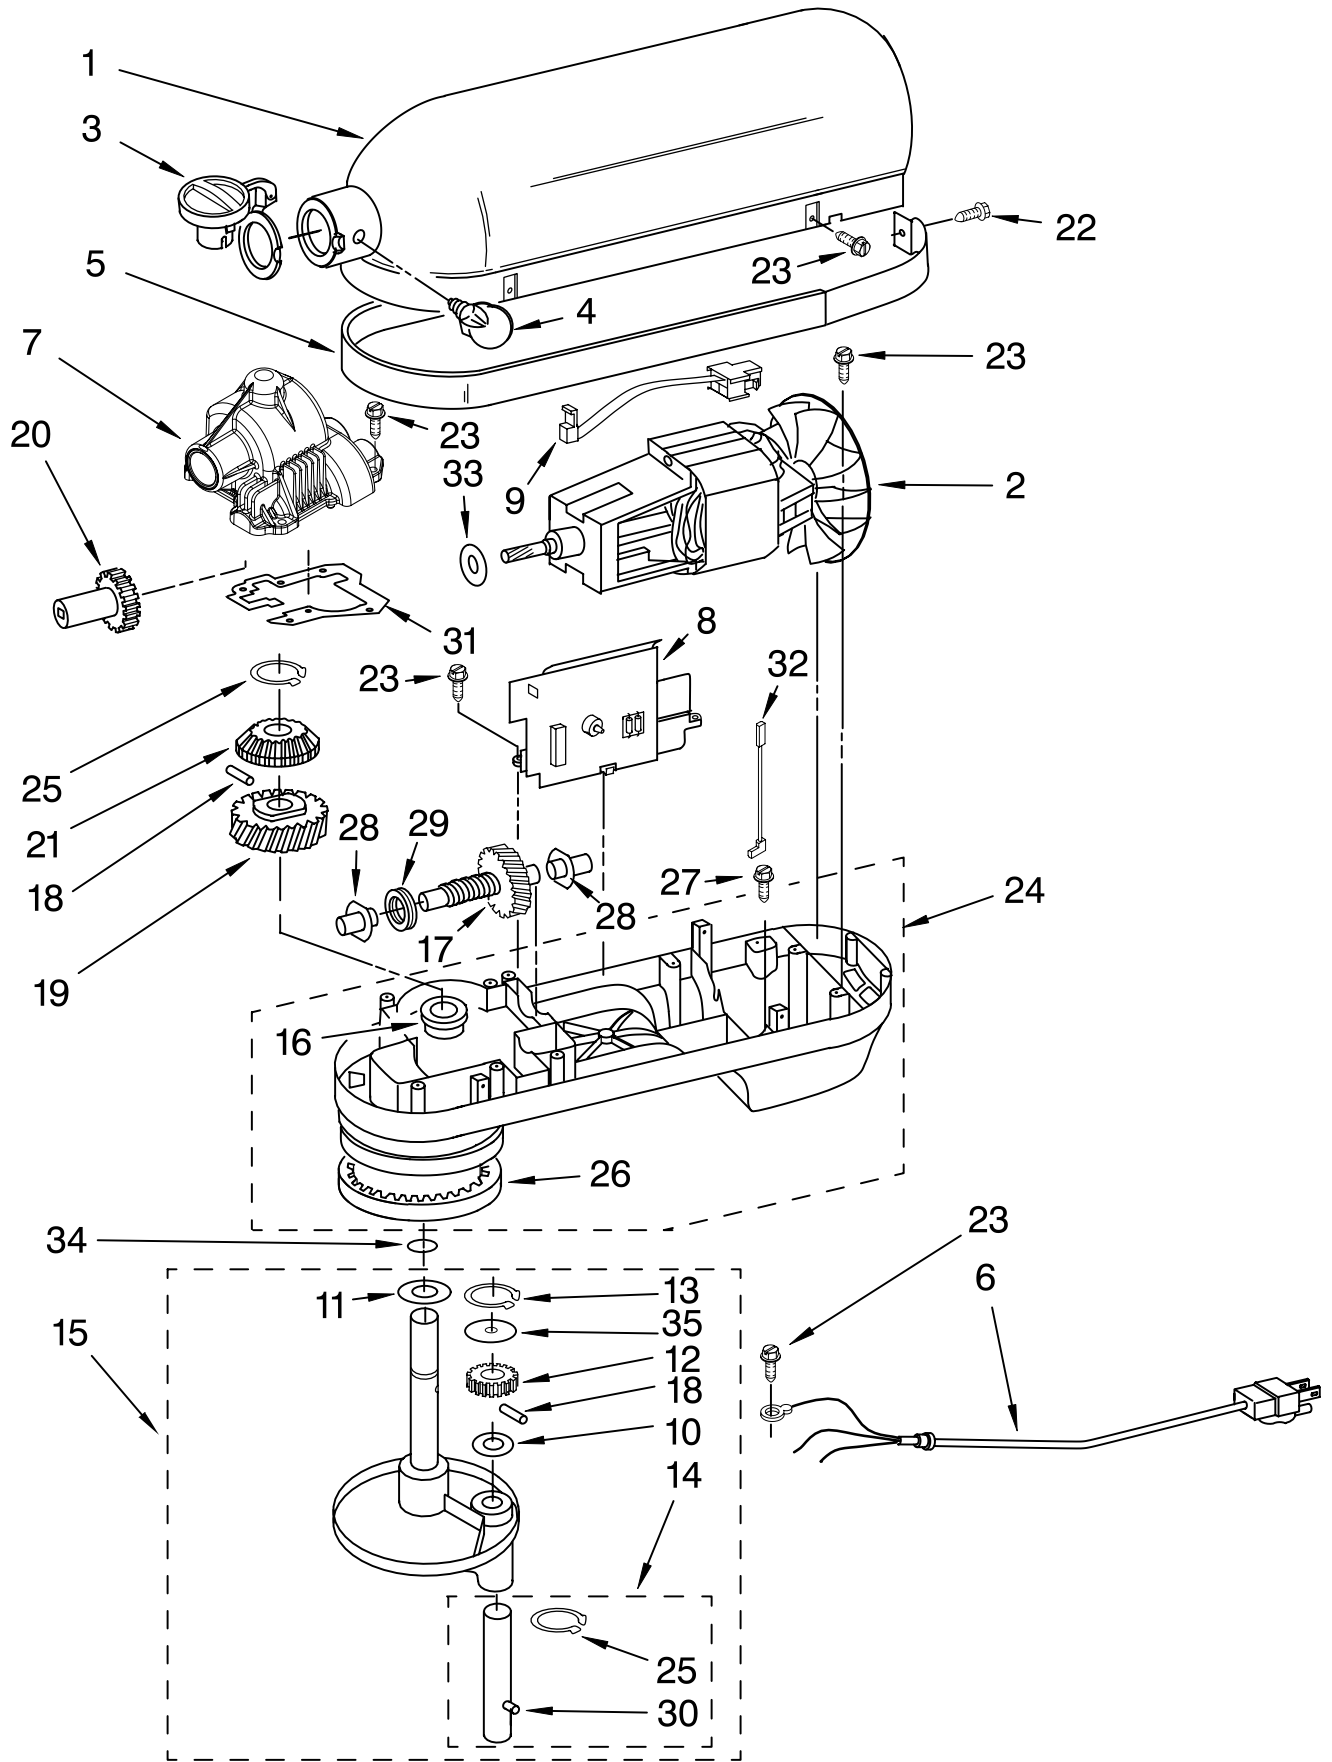

CASE, GEARING AND PLANETARY UNIT

For Model: KV25G0X_5

FOR ORDERING INFORMATION REFER TO PARTS PRICE LIST

CASE, GEARING AND PLANETARY UNIT

For Model: KV25G0X_5

<u>Illus. No.</u>	<u>Part No.</u>	<u>DESCRIPTION</u>
1	**	Gearcase Motor Housing
2	9707507	Motor (10 Tooth)
3	9703315	Cap, Attachment Hub (Hinged)
4		Thumb Screw
	9709196	Grey
	9709194	Black
5	**	Band, Trim
6		Power Cord
	9706551	White
	9706552	Black
7	9709125	Transmission Housing Assembly
8		Control Assembly
	9706648	Black Knob
	9706649	Grey Knob
9	9703312	Sensor, Hall Effect
10	9706090	Washer
11	9703434	Washer, Fiber
12	9707627	Gear, Pinion
13	9703438	Clip, Retaining
14	9708191	Shaft, Agitator
15	**	Planetary Assembly
16	16897	Bearing, Lower Center
17	9709231	Gear, Worm
18	9707223	Pin, Retaining
19	9706529	Gear, Worm Follower
20	9703338	Gear, Attachment Hub Bevel
21	9703337	Gear, Bevel
22	3400617	Screw
23	3400814	Screw
24	**	Lower Gear Case
25	9703680	Retaining Clip
26	9703339	Gear, Internal
27	3400200	Screw
28		Bearing
	9703560	Front
	9703570	Rear
29	9703445	Bearing, Thrust
30	9704677	Pin, Groove
31	9709511	Gasket, Transmission
32	9706036	Lead, Motor to Control
33	9706247	Seal, Motor Shaft
34	67500-55	"O" Ring
35	8533910	Washer

**Refer To Pages 2 & 3
Color Variation Parts

FOR ORDERING INFORMATION REFER TO PARTS PRICE LIST