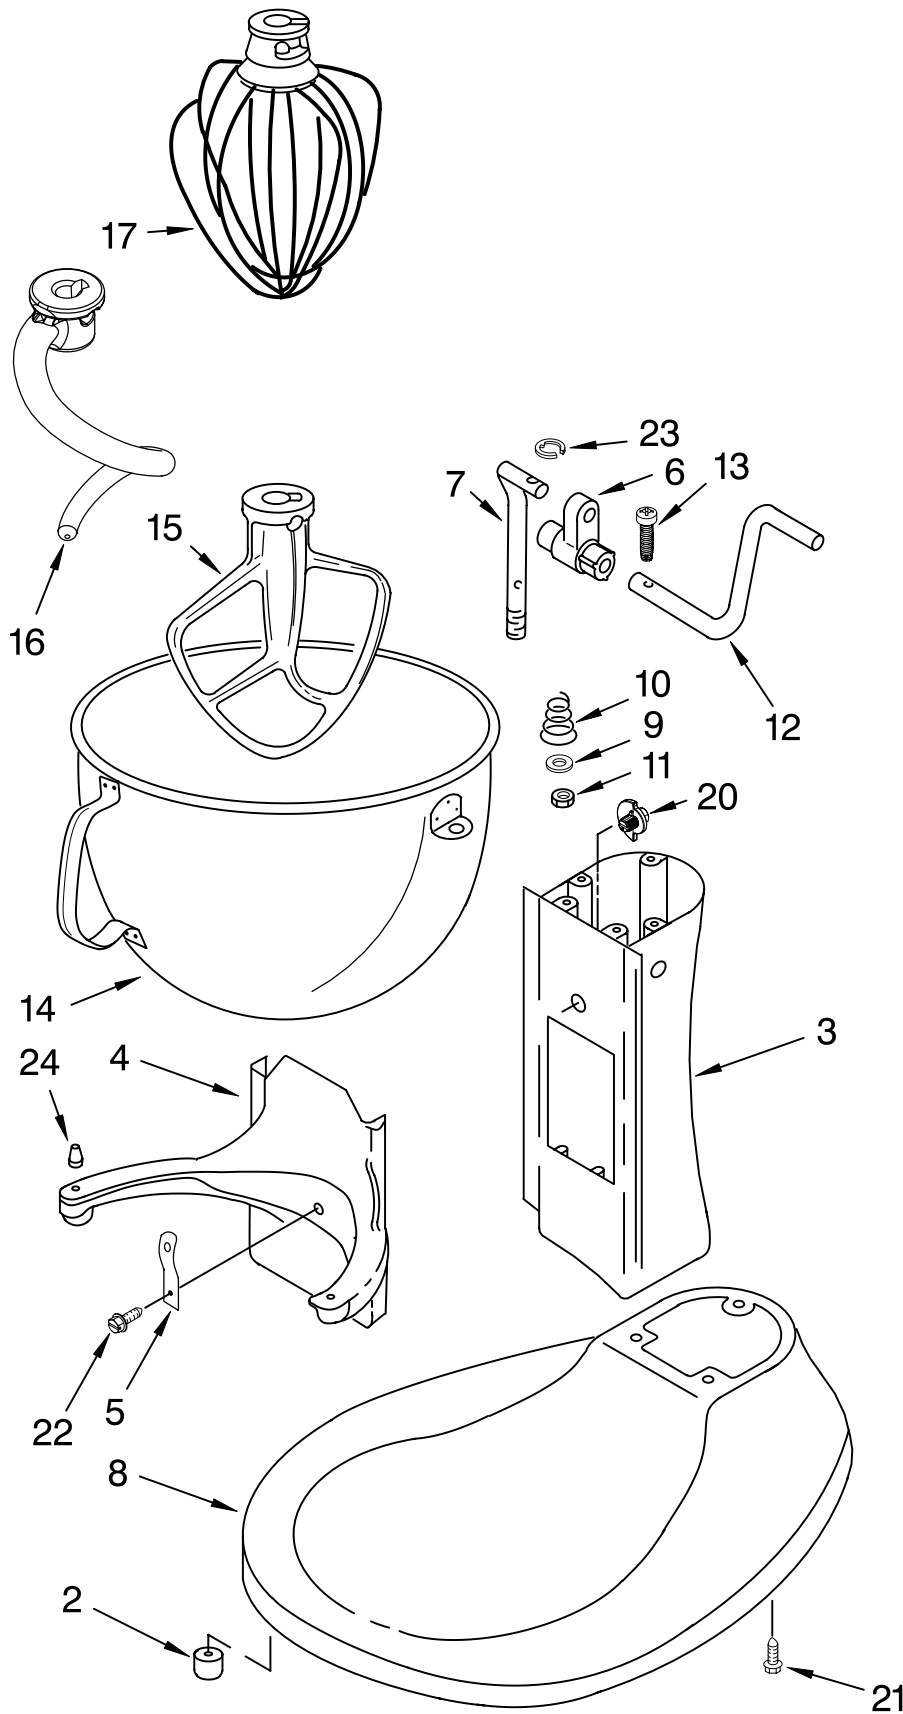

FOR ORDERING INFORMATION REFER TO PARTS PRICE LIST

CASE, GEARING AND PLANETARY UNIT

For Model: KV25G0X_5

FOR ORDERING INFORMATION REFER TO PARTS PRICE LIST

CASE, GEARING AND PLANETARY UNIT

For Model: KV25G0X__5

Illus. No.	Part No.	DESCRIPTION
1	**	Gearcase Motor Housing
2	9707507	Motor (10 Tooth)
3	9703315	Cap, Attachment Hub (Hinged)
4		Thumb Screw
	9709196	Grey
	9709194	Black
5	**	Band, Trim
6		Power Cord
	9706551	White
	9706552	Black
7	9709125	Transmission Housing Assembly
8		Control Assembly
	9706648	Black Knob
	9706649	Grey Knob
9	9703312	Sensor, Hall Effect
10	9706090	Washer
11	9703434	Washer, Fiber
12	9707627	Gear, Pinion
13	9703438	Clip, Retaining
14	9708191	Shaft, Agitator
15	**	Planetary Assembly
16	16897	Bearing, Lower Center
17	9709231	Gear, Worm
18	9707223	Pin, Retaining
19	9706529	Gear, Worm Follower
20	9703338	Gear, Attachment Hub Bevel
21	9703337	Gear, Bevel
22	3400617	Screw
23	3400814	Screw
24	**	Lower Gear Case
25	9703680	Retaining Clip
26	9703339	Gear, Internal
27	3400200	Screw
28		Bearing
	9703560	Front
	9703570	Rear
29	9703445	Bearing, Thrust
30	9704677	Pin, Groove
31	9709511	Gasket, Transmission
32	9706036	Lead, Motor to Control
33	9706247	Seal, Motor Shaft
34	67500-55	"O" Ring
35	8533910	Washer

**Refer To Pages 2 & 3
Color Variation Parts

FOR ORDERING INFORMATION REFER TO PARTS PRICE LIST

BASE AND PEDESTAL UNIT

For Model: KV25G0X_5

Illus. No.	Part No.	DESCRIPTION
1		Literature Parts
	9708307	Use & Care Guide
	W10136426	Repair Parts List
2	9708649	Foot, Rubber
3	**	Column Assembly
4	**	Bowl Support
5	9703474	Latch, Bowl Spring
6	9706885	Arm, Bowl Lift
7	9706787	Rod, Bowl Lift
8	**	Base And Foot Supports
9	9703439	Washer
10	9237	Spring
11	8533907	Nut
12	9706788	Handle, Bowl Lift
13	3400863	Screw
14	9703550	Bowl (5 Qt)
15	9708610	Beater, Flat
16	9703656	Hook, Dough
17	9703491	Whip, Wire
20	9703426	Cam, Adjusting
21	3400200	Screw
22	3400018	Screw
23	9703307	Clip
24	240185	Pin, Bowl Locating