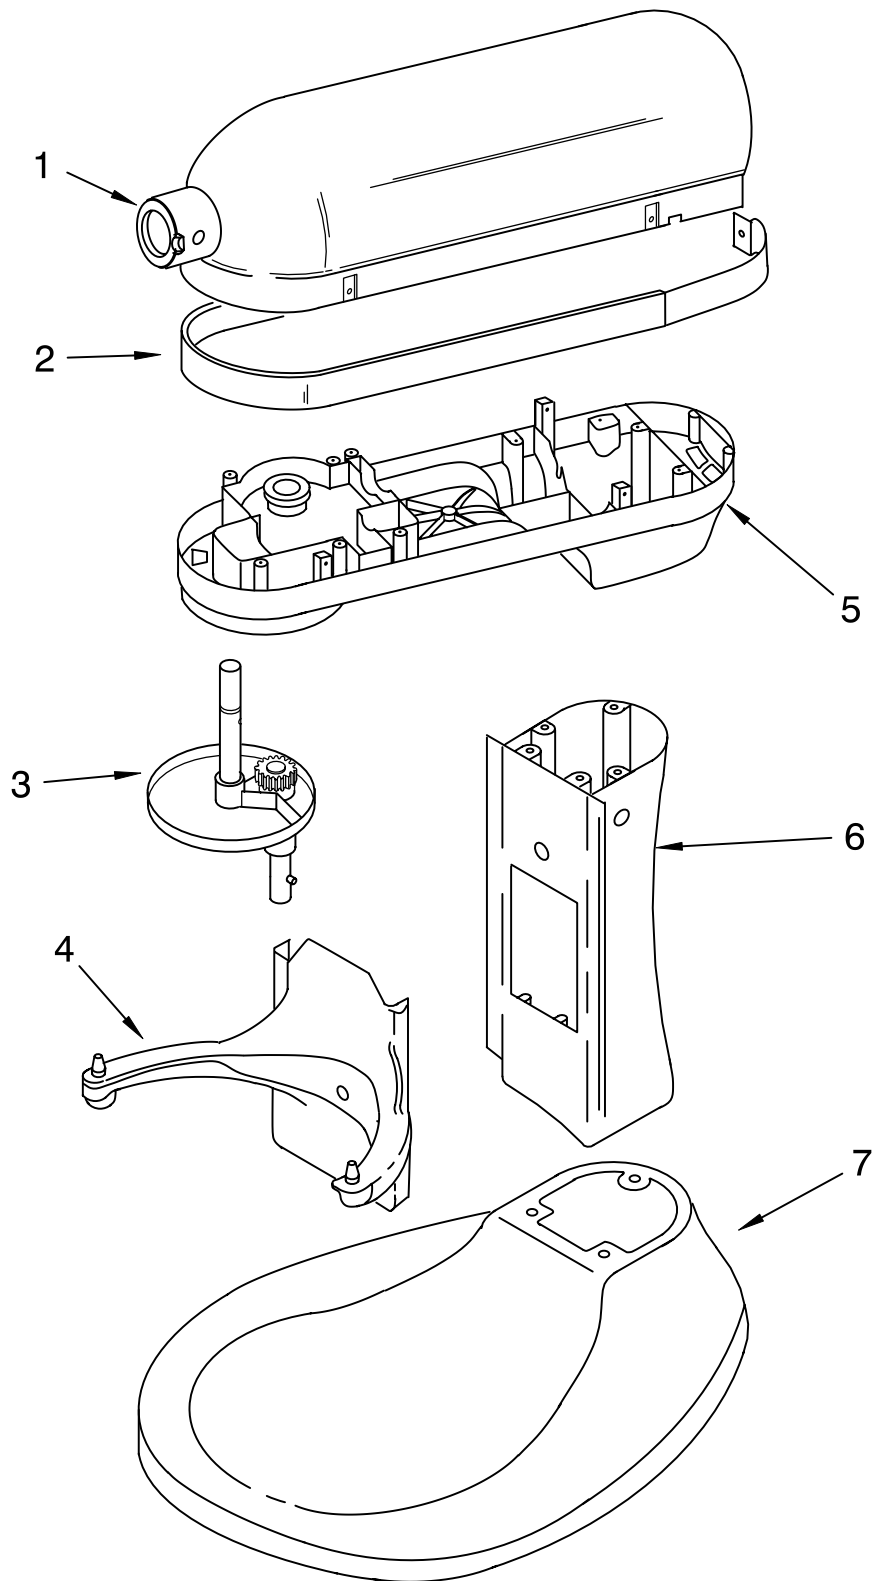

COLOR VARIATION PARTS

For Model: KV25G0X_5

FOR ORDERING INFORMATION REFER TO PARTS PRICE LIST