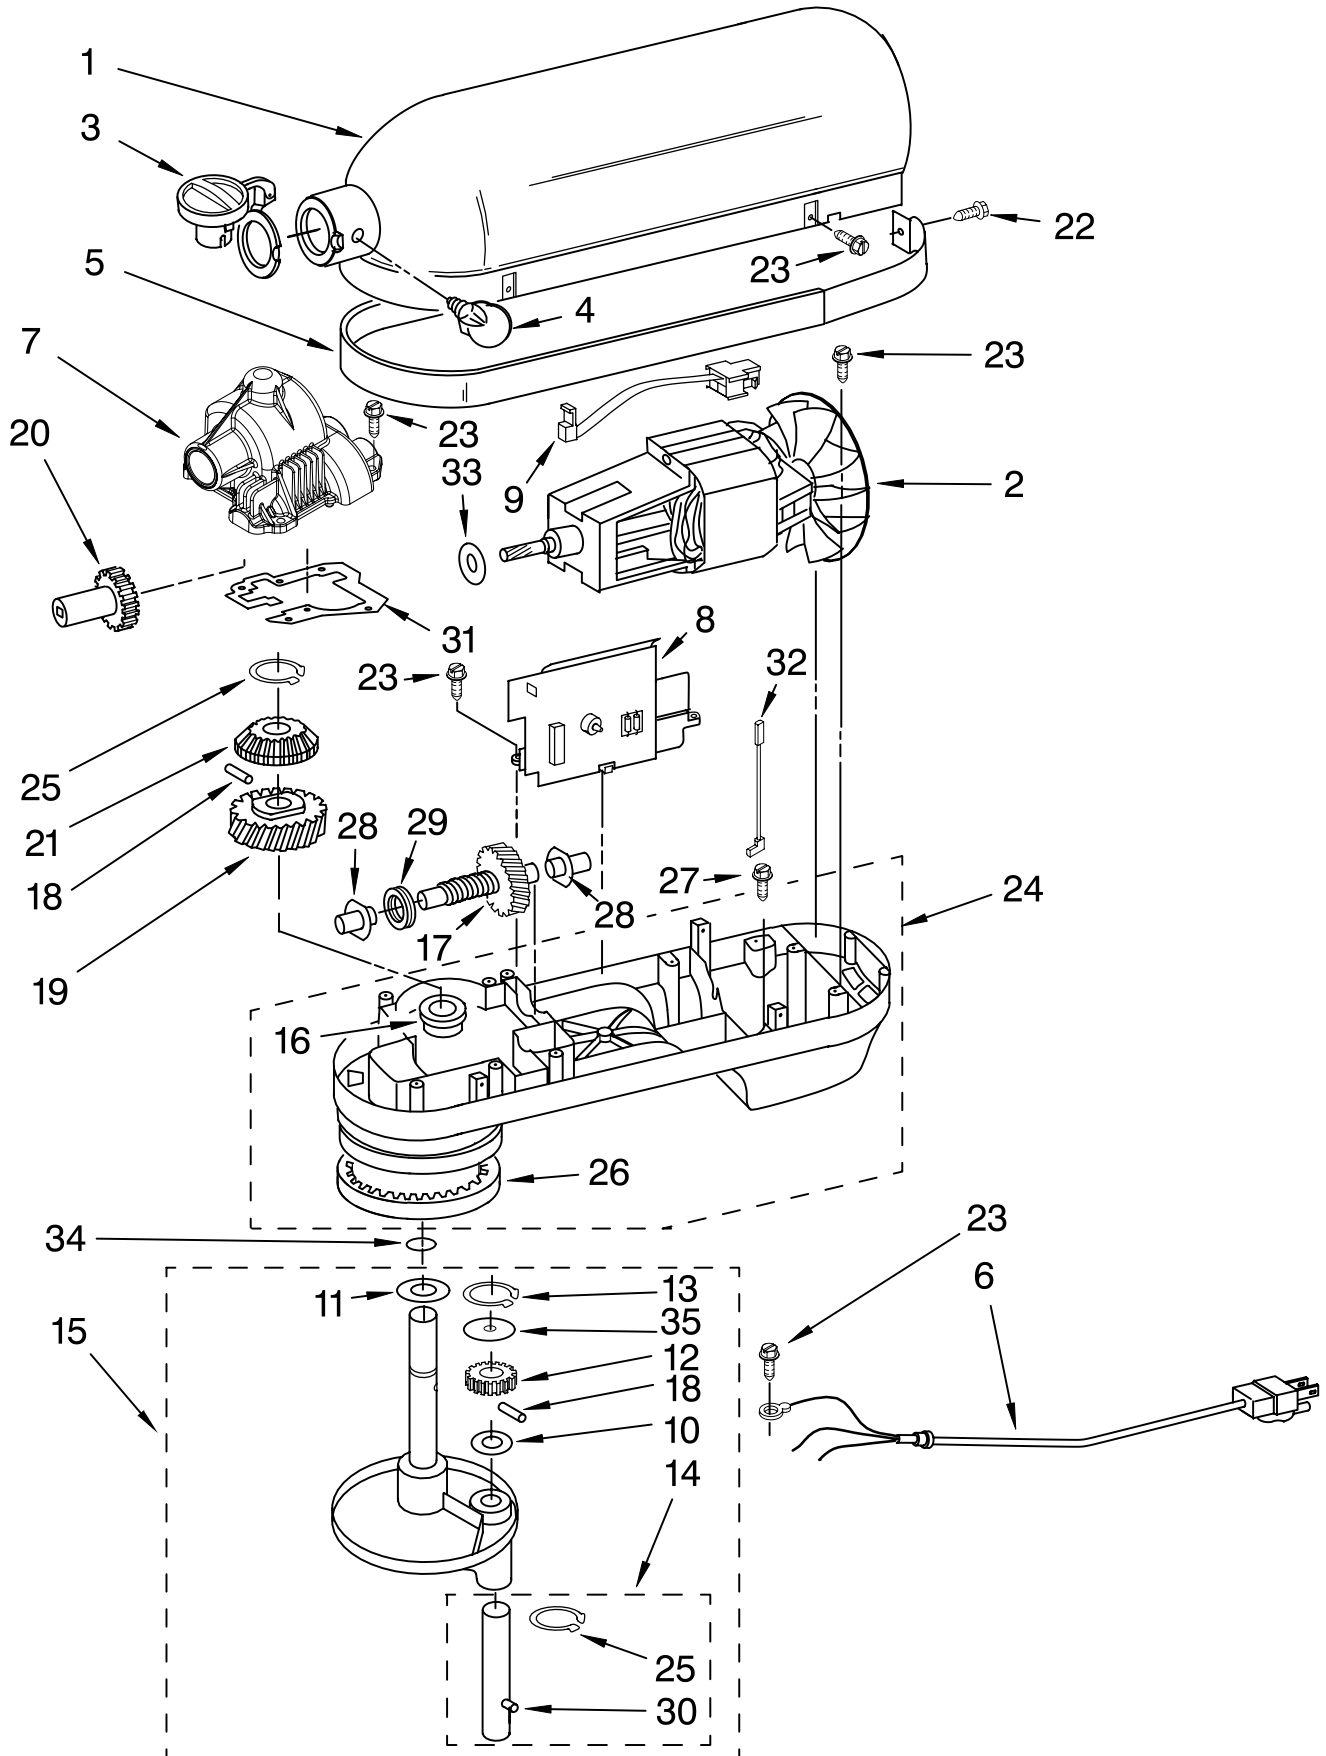

CASE, GEARING AND PLANETARY UNIT

For Model: KV25G0X_5

FOR ORDERING INFORMATION REFER TO PARTS PRICE LIST

CASE, GEARING AND PLANETARY UNIT

For Model: KV25G0X__5

Illus. No.	Part No.	DESCRIPTION
1	**	Gearcase Motor Housing
2	9707507	Motor (10 Tooth)
3	9703315	Cap, Attachment Hub (Hinged)
4		Thumb Screw
	9709196	Grey
	9709194	Black
5	**	Band, Trim
6		Power Cord
	9706551	White
	9706552	Black
7	9709125	Transmission Housing Assembly
8		Control Assembly
	9706648	Black Knob
	9706649	Grey Knob
9	9703312	Sensor, Hall Effect
10	9706090	Washer
11	9703434	Washer, Fiber
12	9707627	Gear, Pinion
13	9703438	Clip, Retaining
14	9708191	Shaft, Agitator
15	**	Planetary Assembly
16	16897	Bearing, Lower Center
17	9709231	Gear, Worm
18	9707223	Pin, Retaining
19	9706529	Gear, Worm Follower
20	9703338	Gear, Attachment Hub Bevel
21	9703337	Gear, Bevel
22	3400617	Screw
23	3400814	Screw
24	**	Lower Gear Case
25	9703680	Retaining Clip
26	9703339	Gear, Internal
27	3400200	Screw
28		Bearing
	9703560	Front
	9703570	Rear
29	9703445	Bearing, Thrust
30	9704677	Pin, Groove
31	9709511	Gasket, Transmission
32	9706036	Lead, Motor to Control
33	9706247	Seal, Motor Shaft
34	67500-55	"O" Ring
35	8533910	Washer

**Refer To Pages 2 & 3
Color Variation Parts

FOR ORDERING INFORMATION REFER TO PARTS PRICE LIST