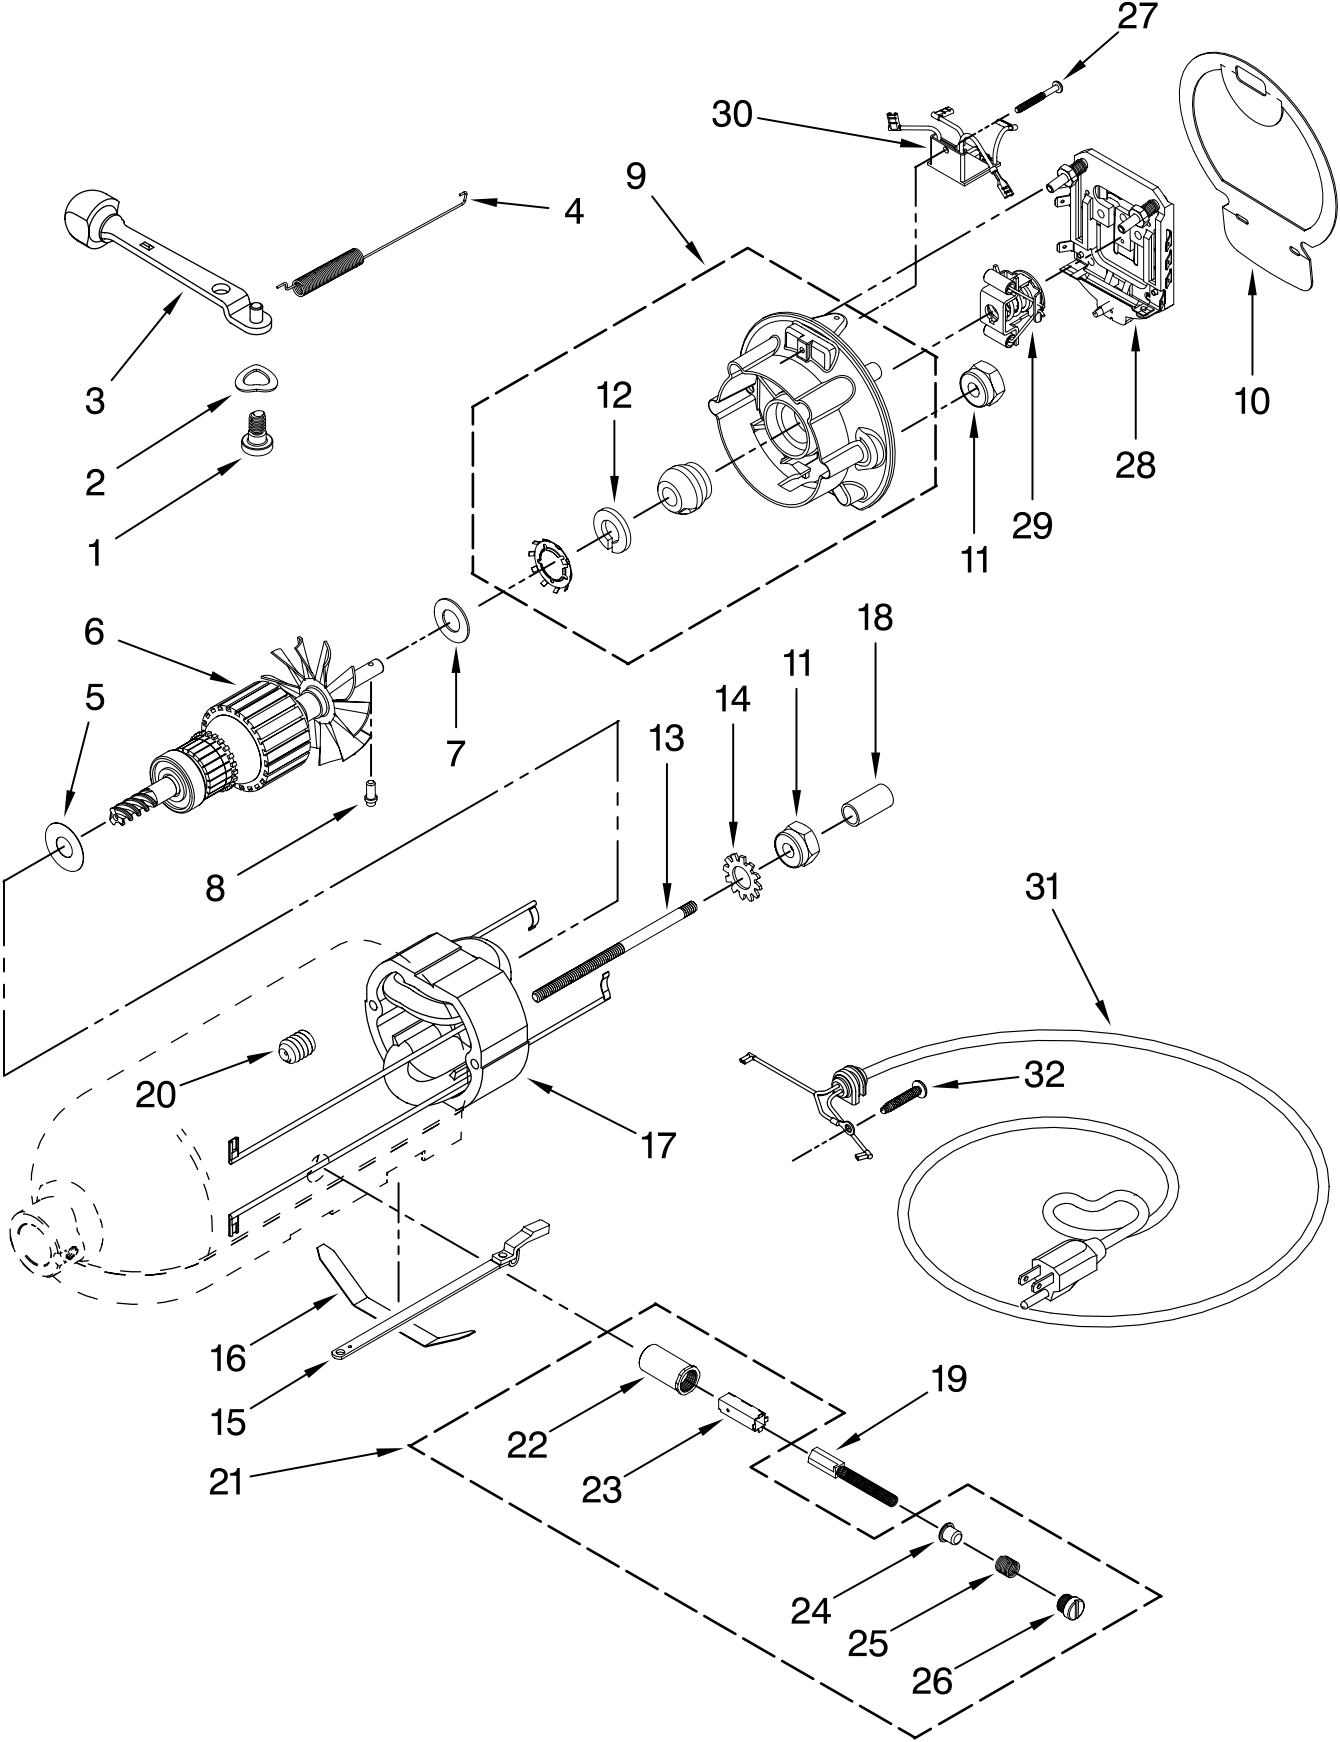

MOTOR AND CONTROL PARTS

For Models: 5KSM150PSA_0

FOR ORDERING INFORMATION REFER TO PARTS PRICE LIST

MOTOR AND CONTROL PARTS

For Models: 5KSM150PSA_0

Illus. No.	Part No.	DESCRIPTION
1	110679	Screw, Pivot
2	116241	Washer, Spring
3		Lever, Speed Control Assembly
	9709276	Black
4	3183680	Spring, Control Plate
5	9704324	Washer, Ball Bearing (Front)
6	9708316	Armature & Bearng
7	3180162	Washer
8	16998	Stud, Governor Drv
9	3180526	Bracket, Bearing
10	3184356	Seal, End
11	W10131078	Nut, Machine
12	3180238	Washer
13	240769	Screw, Stator
14	W10068270	Washer
15	3184176	Speed Link & Cam
16	240205	Spring, Flat
17	9701670	Field Assembly
18	4162634	Sleeve, Motor Stud
19	W10260958	Brush, Cap & Sprng
20	9707926	Screw
21	4162546	Brush Holder Assy
22	3179908	Housing, Brush Holder
23	240680	Insert, Brush Hldr
24	116286	Cap, Spring Seat
25	116287	Spring, Cap
26		Cap, Brush Holder
	3184212	Black
27	W10068260	Screw
28	W10119326	Control Plate Assy
29	17830	Governor Assembly
30	W10217542	Phase Control Board
31		Cord, Power
	9702368	White
32	3184086	Screw

FOR ORDERING INFORMATION REFER TO PARTS PRICE LIST