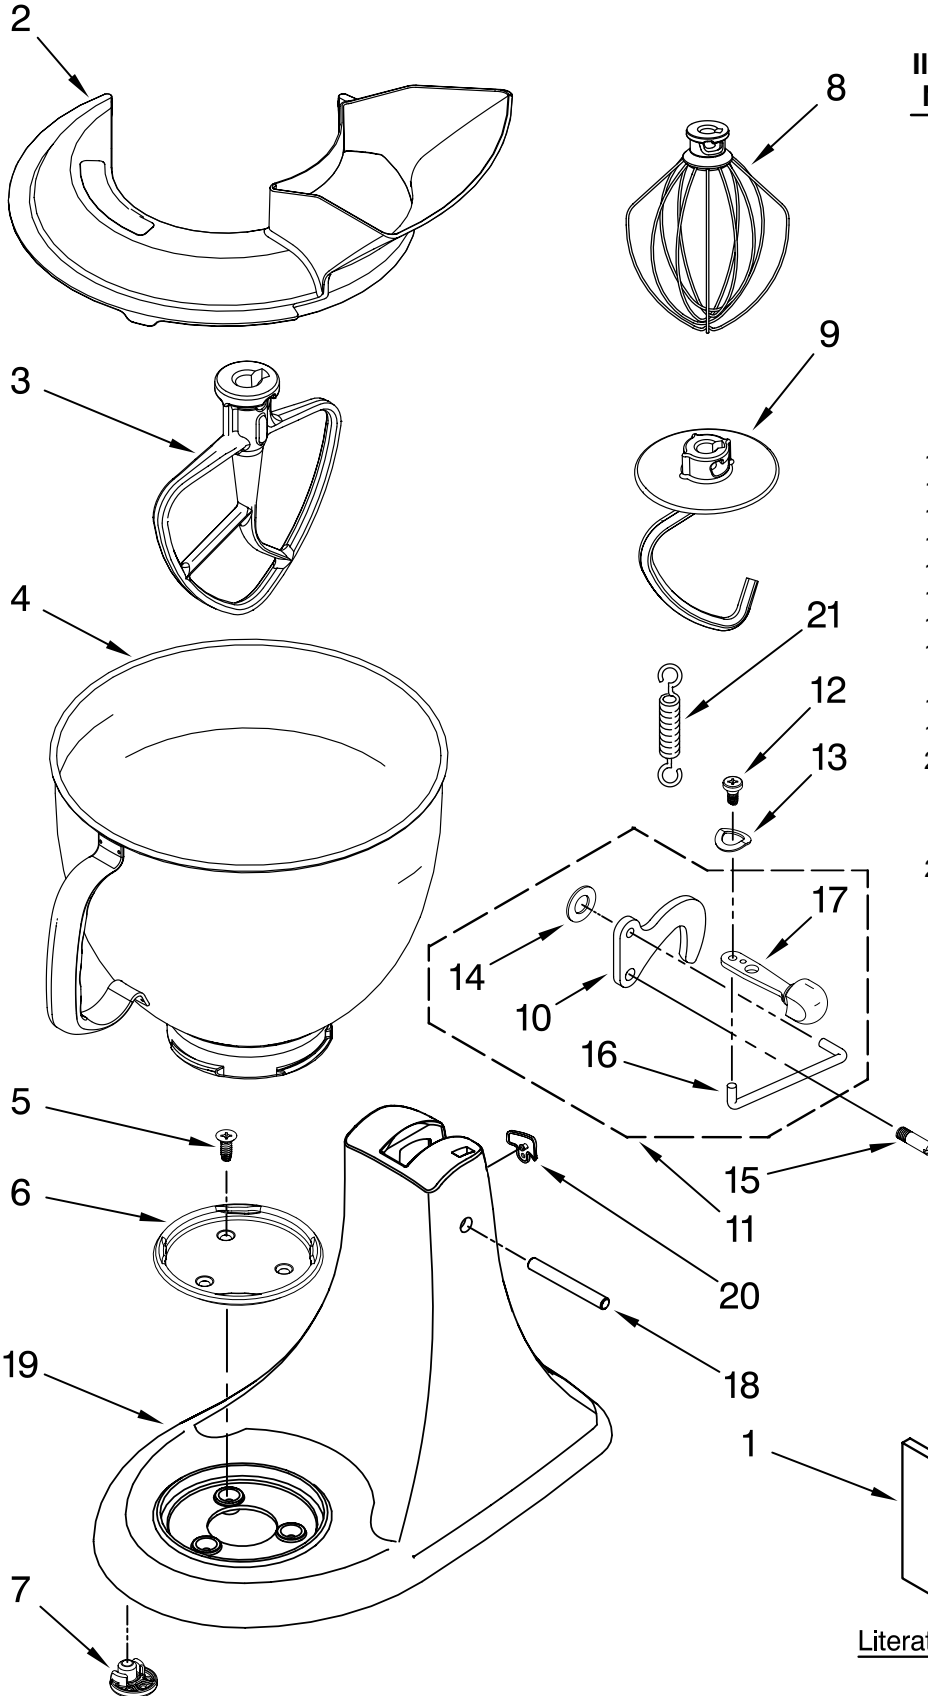

BASE AND PEDESTAL UNIT

For Models: 5KSM150PSA_0

Illus. No.	Part No.	DESCRIPTION
1		Literature Parts
	9709851	Use & Care Guide
	8212007	Repair Parts List
2	9709923	Shield, Pouring
3	9708472	Beater, Flat
4	9706619	Bowl, 5 Qt.
5	3400020	Screw
6	W10191926	Cap, Bowl Screw
7	9709707	Foot
8	9706446	Whip, Wire
9	9708471	Hook, Dough
10	9709055	Latch
11	3184200	Latch, Link Assy
12	110679	Screw, Pivot
13	116241	Washer, Spring
14	8533912	Washer
15	103993	Screw, Latch Brng
16	24450	Link, Latch
17		Lever, Latch
	9709267	Black
18	16910	Pin, Hinge
19	**	Pedestal
20		Head Lock
	3184262	White
	3184264	Black
21	3183690	Spring, Lock Lever

**REFER TO PAGE 3
Color Variation Parts

Literature Parts

FOR ORDERING INFORMATION REFER TO PARTS PRICE LIST