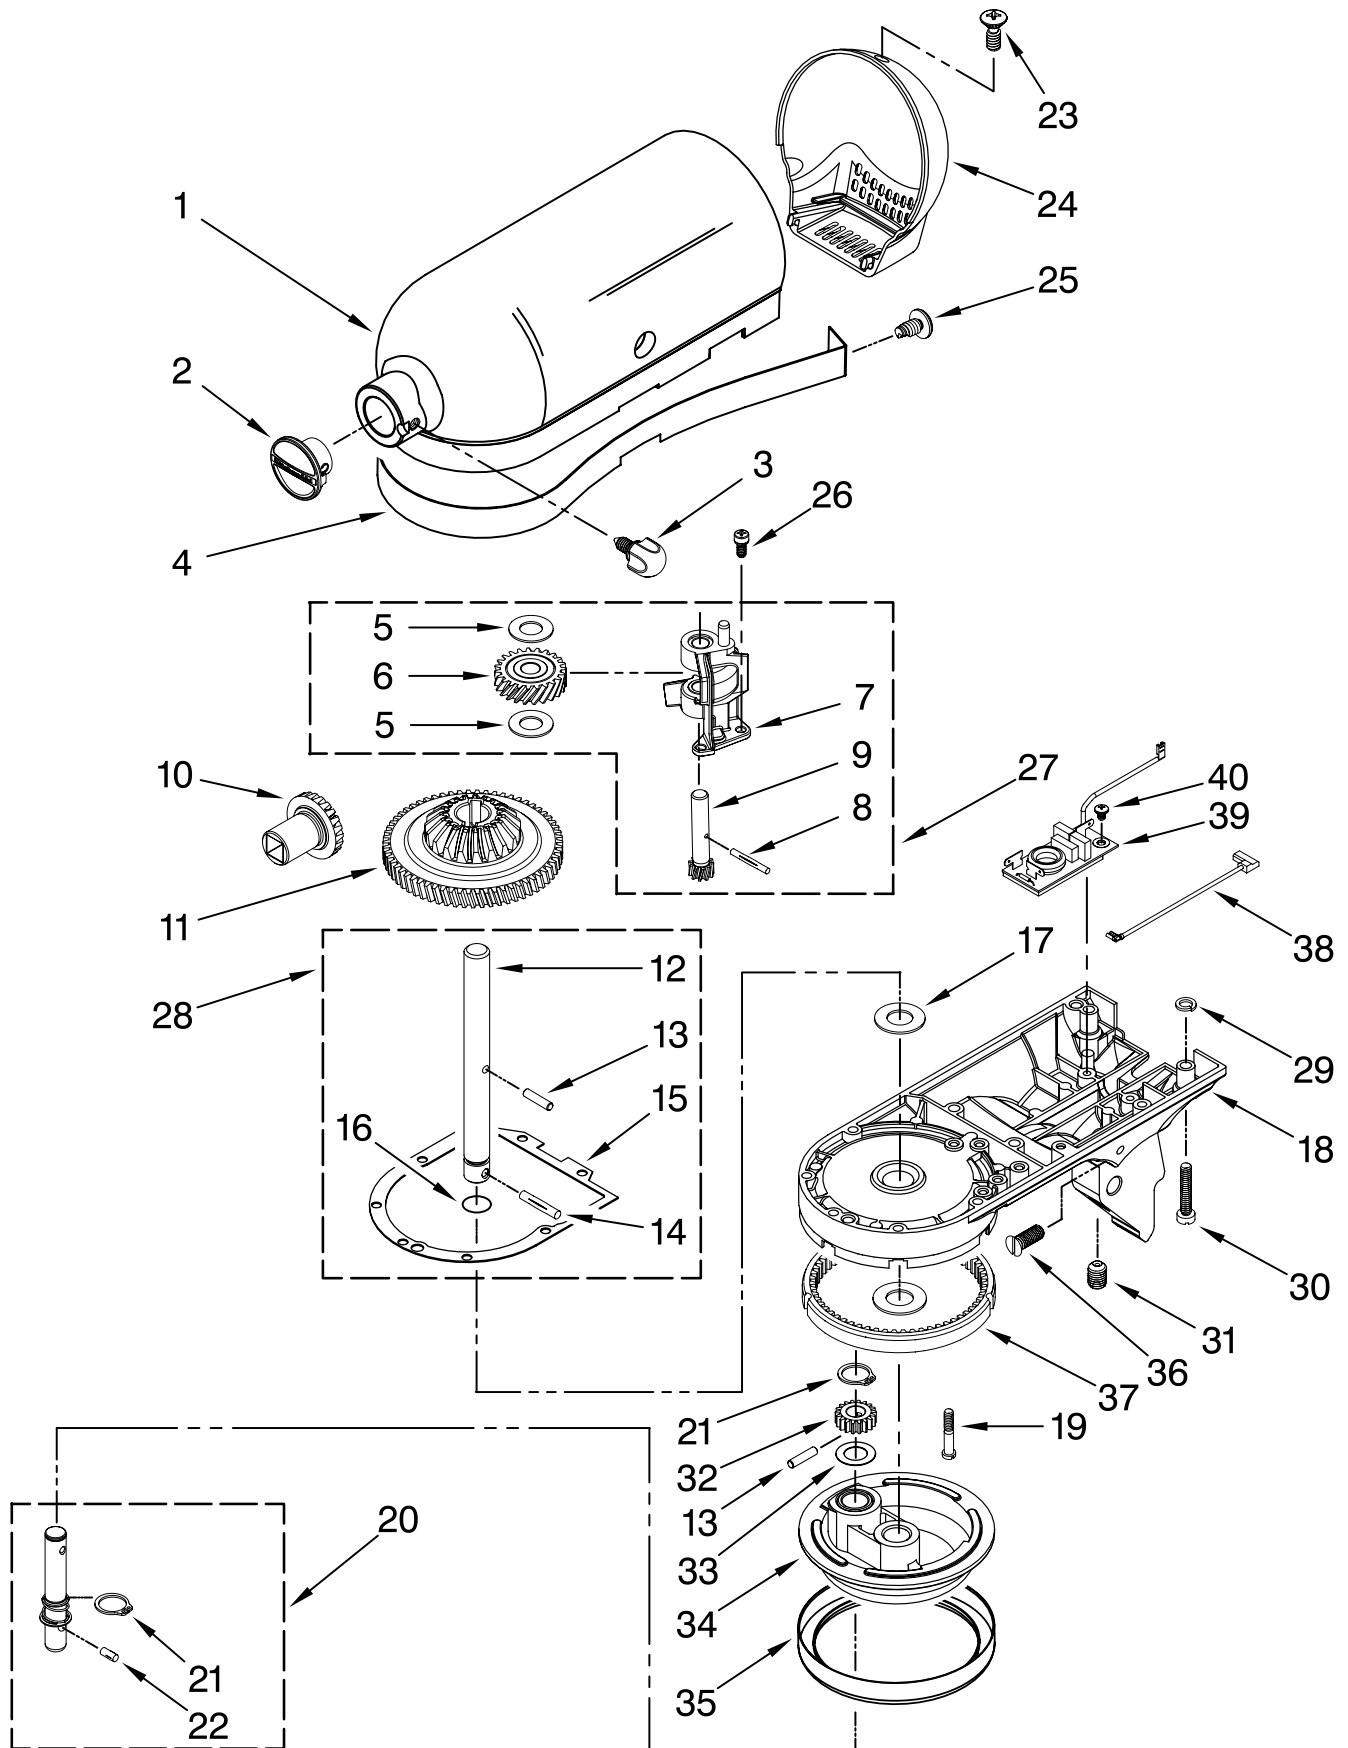

CASE, GEARING AND PLANETARY UNIT

For Models: 5KSM150PSA_0

FOR ORDERING INFORMATION REFER TO PARTS PRICE LIST

CASE, GEARING AND PLANETARY UNIT

For Models: 5KSM150PSA_0

Illus. No.	Part No.	DESCRIPTION	Illus. No.	Part No.	DESCRIPTION	Illus. No.	Part No.	DESCRIPTION
1	**	Gearcase Motor Housing	12	240026	Shaft, Vertical Center	28	4160474	Shaft, Center & "O" Ring
2		Cap, Attachment Hub	13	240018-1	Pin, Agitator Shaft	29	8533914	Washer, Spring Lck
3	242765-2	Chrome Screw, Thumb	14	9705443	Pin, Groove	30	3400025	Screw, Machine
4	9709194	Black Band, Trim	15	4162324	Gasket, Transmission	31	3400203	Screw, Set
5	3180161	Washer	16	67500-55	"O"Ring	32	9703903	Gear, Pinion
6	W10112253	Gear, Worm	17	3180163	Washer	33	9706090	Washer
7	240308	Worm Gear Assembly (w/Bracket & Brng)	18	**	Lower Gearcase	34	**	Planetary
8	9705444	Pin	19	103994	Screw	35	240285	Ring, Planetary
9	240210-2	Shaft, w/Pinion	20	3184052	Shaft, Agitator	36	89411	Screw
10	9705130	Gear, Attachment Hub	21	9703438	Ring	37	9703904	Gear, Internal
11	9709627	Gear, Bevel Pinion & Center	22	9704677	Pin, Groove	38	9702311	Lead, Filter Control Board
			23	4162914	Screw	39	9705132	Filter, RFI
			24	**	End Cover	40	3184086	Screw
			25	311932	Screw			**Refer to Page 3
			26	3400022	Screw			Color Variation Parts
			27	240309-2	Gear, Worm Assy w/Bracket			

FOR ORDERING INFORMATION REFER TO PARTS PRICE LIST