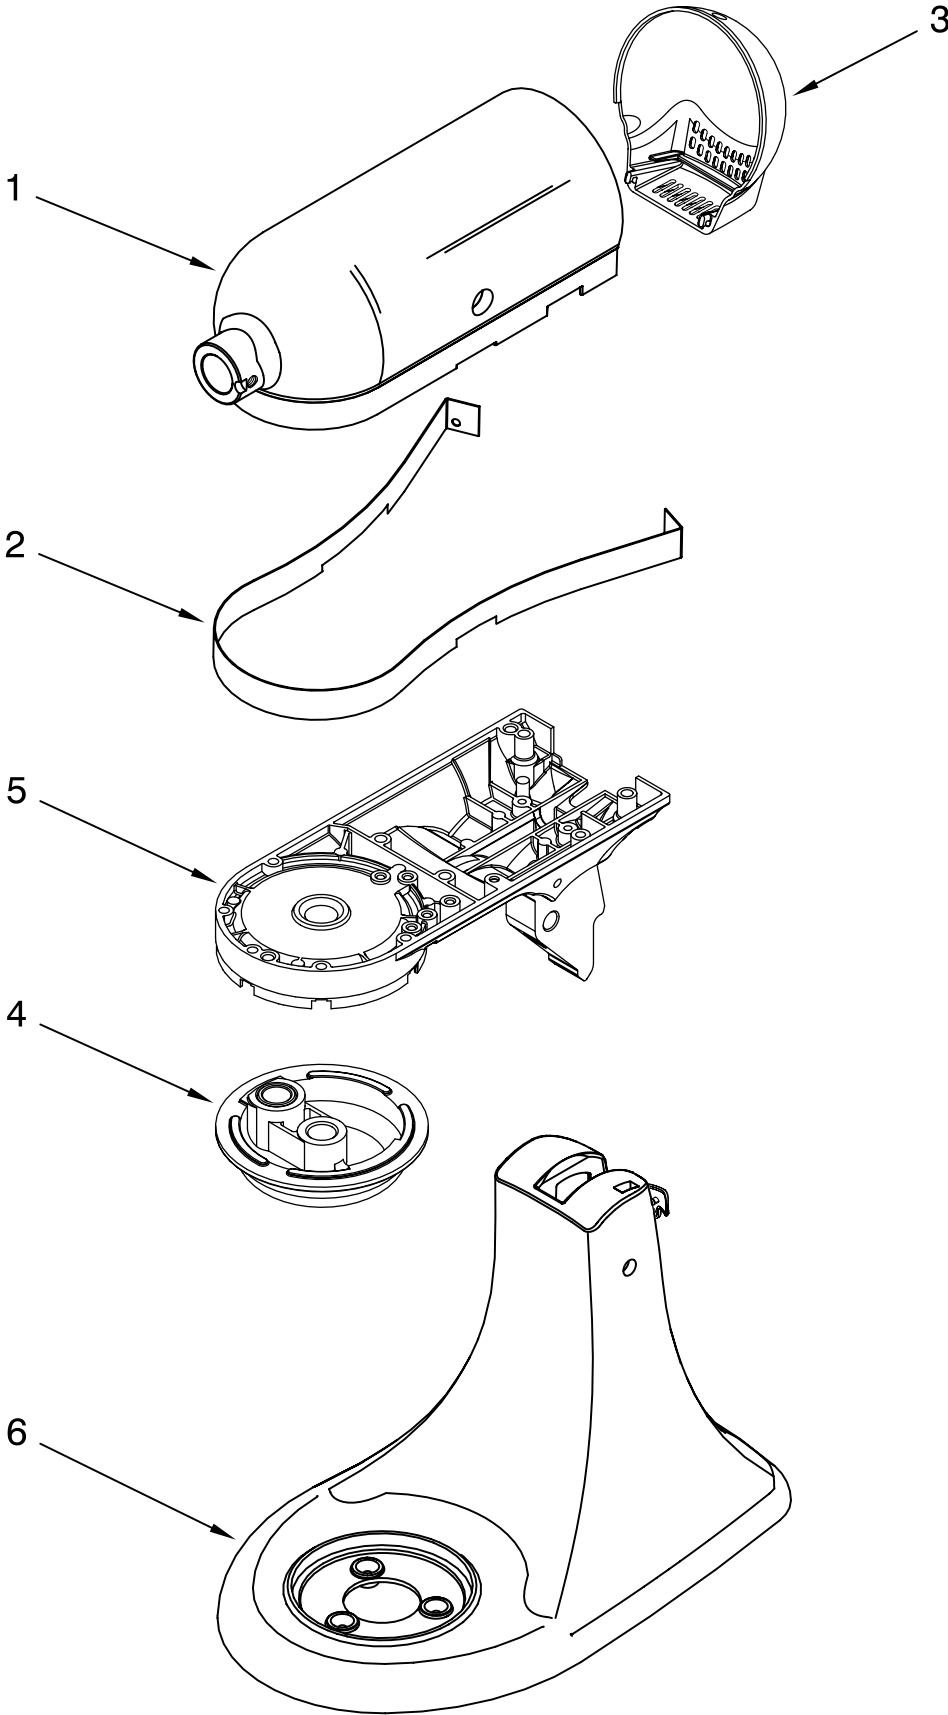

COLOR VARIATION PARTS

For Models: 5KSM150PSA_0

FOR ORDERING INFORMATION REFER TO PARTS PRICE LIST