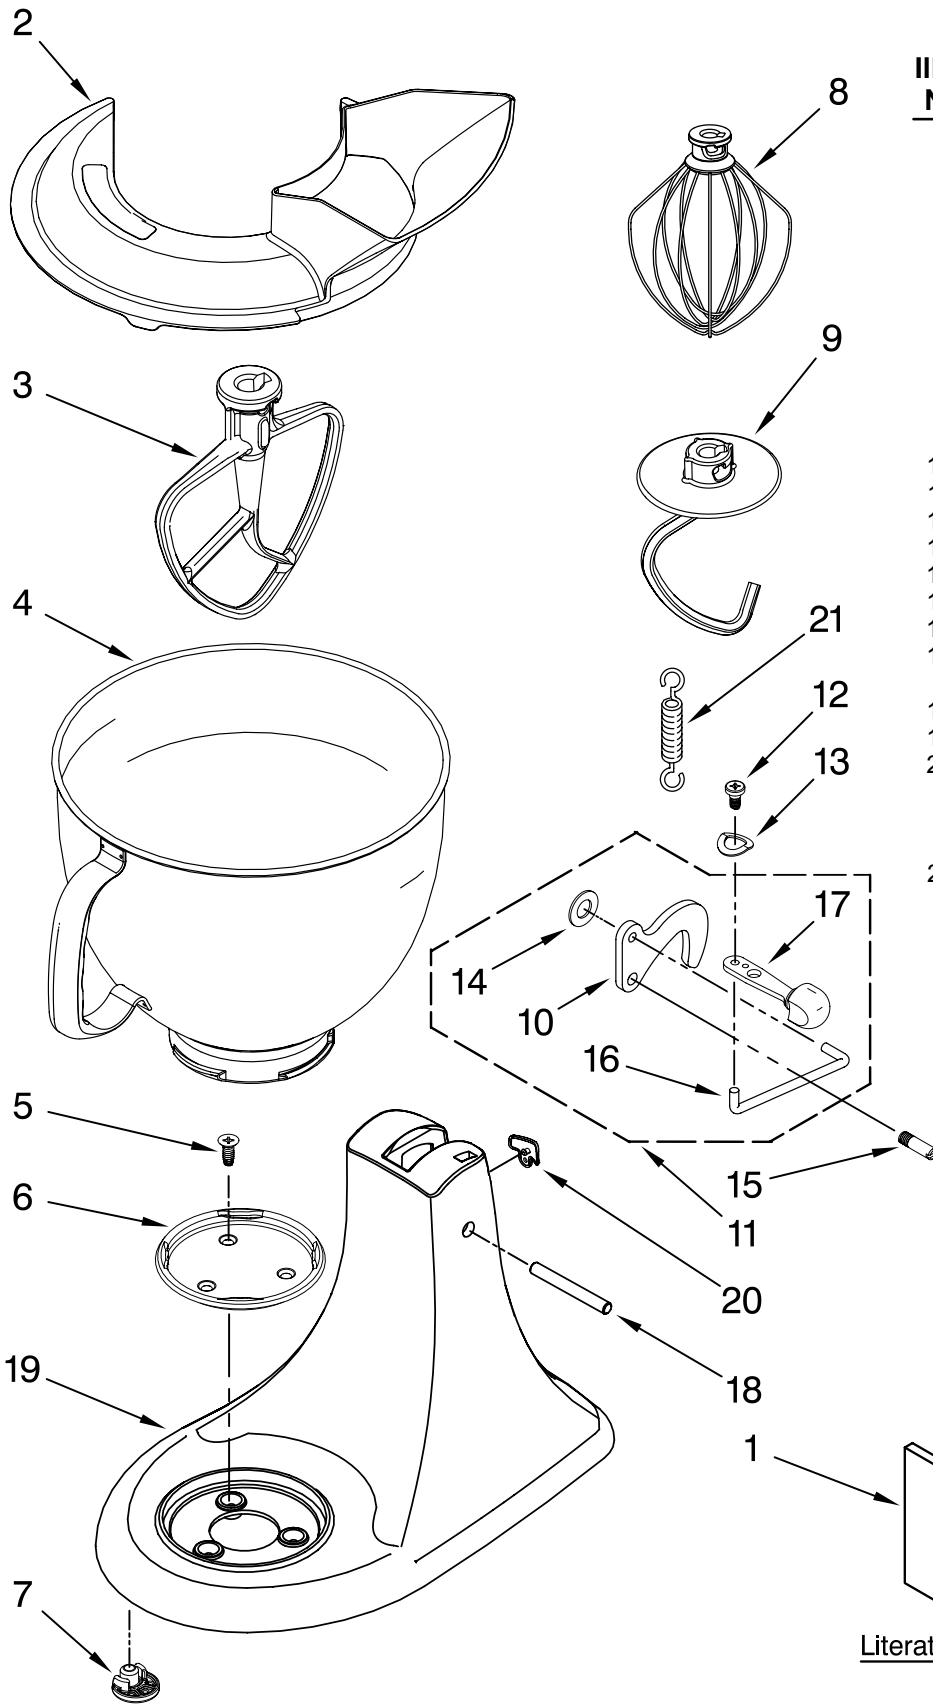

# MOTOR AND CONTROL PARTS

For Models: 5KSM150PSA\_0

FOR ORDERING INFORMATION REFER TO PARTS PRICE LIST

# MOTOR AND CONTROL PARTS

For Models: 5KSM150PSA\_\_0

<b>Illus. No.</b>	<b>Part No.</b>	<b>DESCRIPTION</b>
1	110679	Screw, Pivot
2	116241	Washer, Spring
3		Lever, Speed Control Assembly
	9709276	Black
4	3183680	Spring, Control Plate
5	9704324	Washer, Ball Bearing (Front)
6	9708316	Armature & Bearng
7	3180162	Washer
8	16998	Stud, Governor Drv
9	3180526	Bracket, Bearing
10	3184356	Seal, End
11	W10131078	Nut, Machine
12	3180238	Washer
13	240769	Screw, Stator
14	W10068270	Washer
15	3184176	Speed Link & Cam
16	240205	Spring, Flat
17	9701670	Field Assembly
18	4162634	Sleeve, Motor Stud
19	W10260958	Brush, Cap & Sprng
20	9707926	Screw
21	4162546	Brush Holder Assy
22	3179908	Housing, Brush Holder
23	240680	Insert, Brush Hldr
24	116286	Cap, Spring Seat
25	116287	Spring, Cap
26		Cap, Brush Holder
	3184212	Black
27	W10068260	Screw
28	W10119326	Control Plate Assy
29	17830	Governor Assembly
30	W10217542	Phase Control Board
31		Cord, Power
	9702368	White
32	3184086	Screw

# BASE AND PEDESTAL UNIT

For Models: 5KSM150PSA\_0

Illus. No.	Part No.	DESCRIPTION
1	9709851	Literature Parts Use & Care Guide
	8212007	Repair Parts List
2	9709923	Shield, Pouring
3	9708472	Beater, Flat
4	9706619	Bowl, 5 Qt.
5	3400020	Screw
6	W10191926	Cap, Bowl Screw
7	9709707	Foot
8	9706446	Whip, Wire
9	9708471	Hook, Dough
10	9709055	Latch
11	3184200	Latch, Link Assy
12	110679	Screw, Pivot
13	116241	Washer, Spring
14	8533912	Washer
15	103993	Screw, Latch Brng
16	24450	Link, Latch
17		Lever, Latch
	9709267	Black
18	16910	Pin, Hinge
19	**	Pedestal
20		Head Lock
	3184262	White
	3184264	Black
21	3183690	Spring, Lock Lever