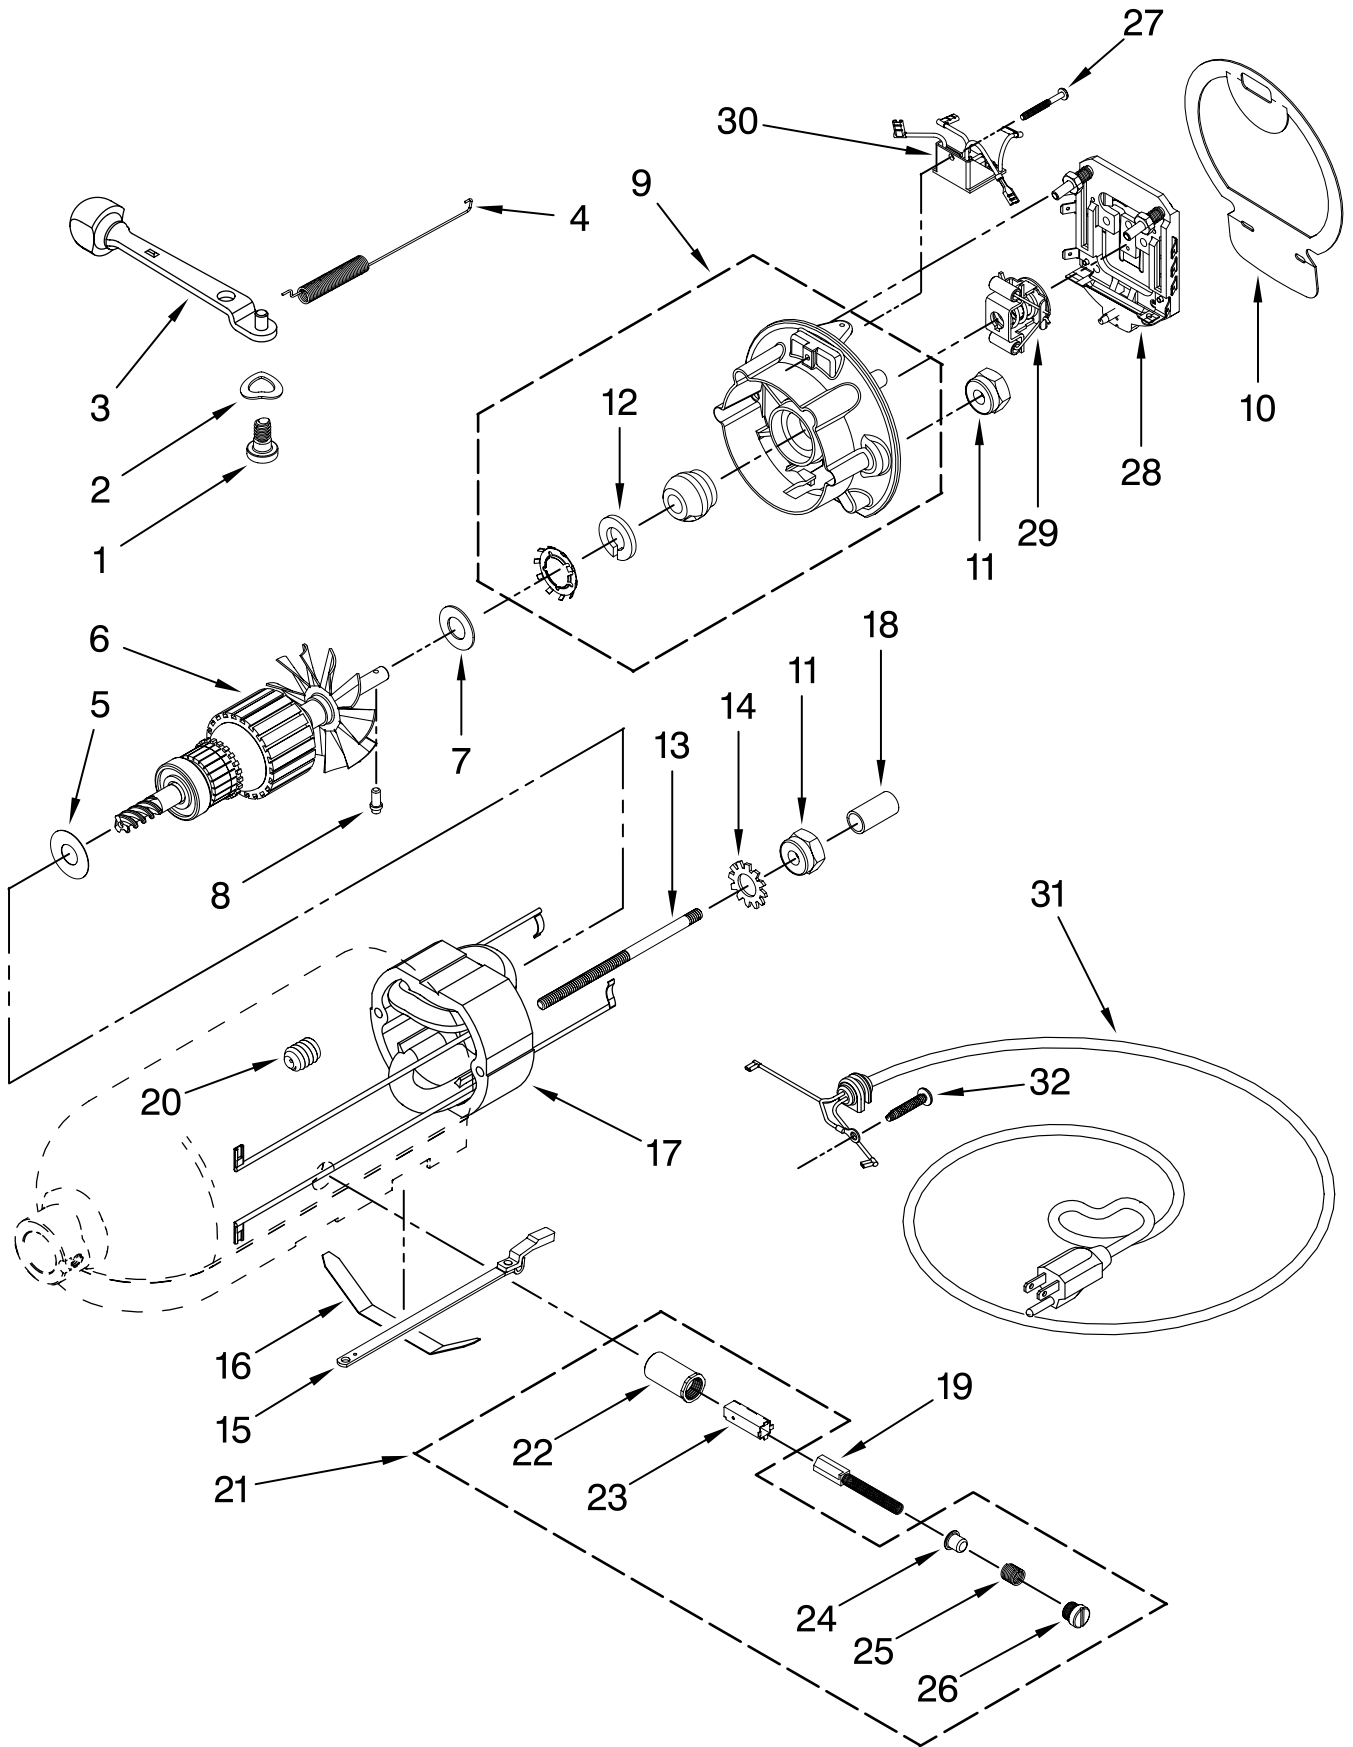

MOTOR AND CONTROL PARTS

For Models: 5KSM150PSA_0

FOR ORDERING INFORMATION REFER TO PARTS PRICE LIST

MOTOR AND CONTROL PARTS

For Models: 5KSM150PSA__0

Illus. No.	Part No.	DESCRIPTION
1	110679	Screw, Pivot
2	116241	Washer, Spring
3		Lever, Speed Control Assembly
	9709276	Black
4	3183680	Spring, Control Plate
5	9704324	Washer, Ball Bearing (Front)
6	9708316	Armature & Bearng
7	3180162	Washer
8	16998	Stud, Governor Drv
9	3180526	Bracket, Bearing
10	3184356	Seal, End
11	W10131078	Nut, Machine
12	3180238	Washer
13	240769	Screw, Stator
14	W10068270	Washer
15	3184176	Speed Link & Cam
16	240205	Spring, Flat
17	9701670	Field Assembly
18	4162634	Sleeve, Motor Stud
19	W10260958	Brush, Cap & Sprng
20	9707926	Screw
21	4162546	Brush Holder Assy
22	3179908	Housing, Brush Holder
23	240680	Insert, Brush Hldr
24	116286	Cap, Spring Seat
25	116287	Spring, Cap
26		Cap, Brush Holder
	3184212	Black
27	W10068260	Screw
28	W10119326	Control Plate Assy
29	17830	Governor Assembly
30	W10217542	Phase Control Board
31		Cord, Power
	9702368	White
32	3184086	Screw

FOR ORDERING INFORMATION REFER TO PARTS PRICE LIST