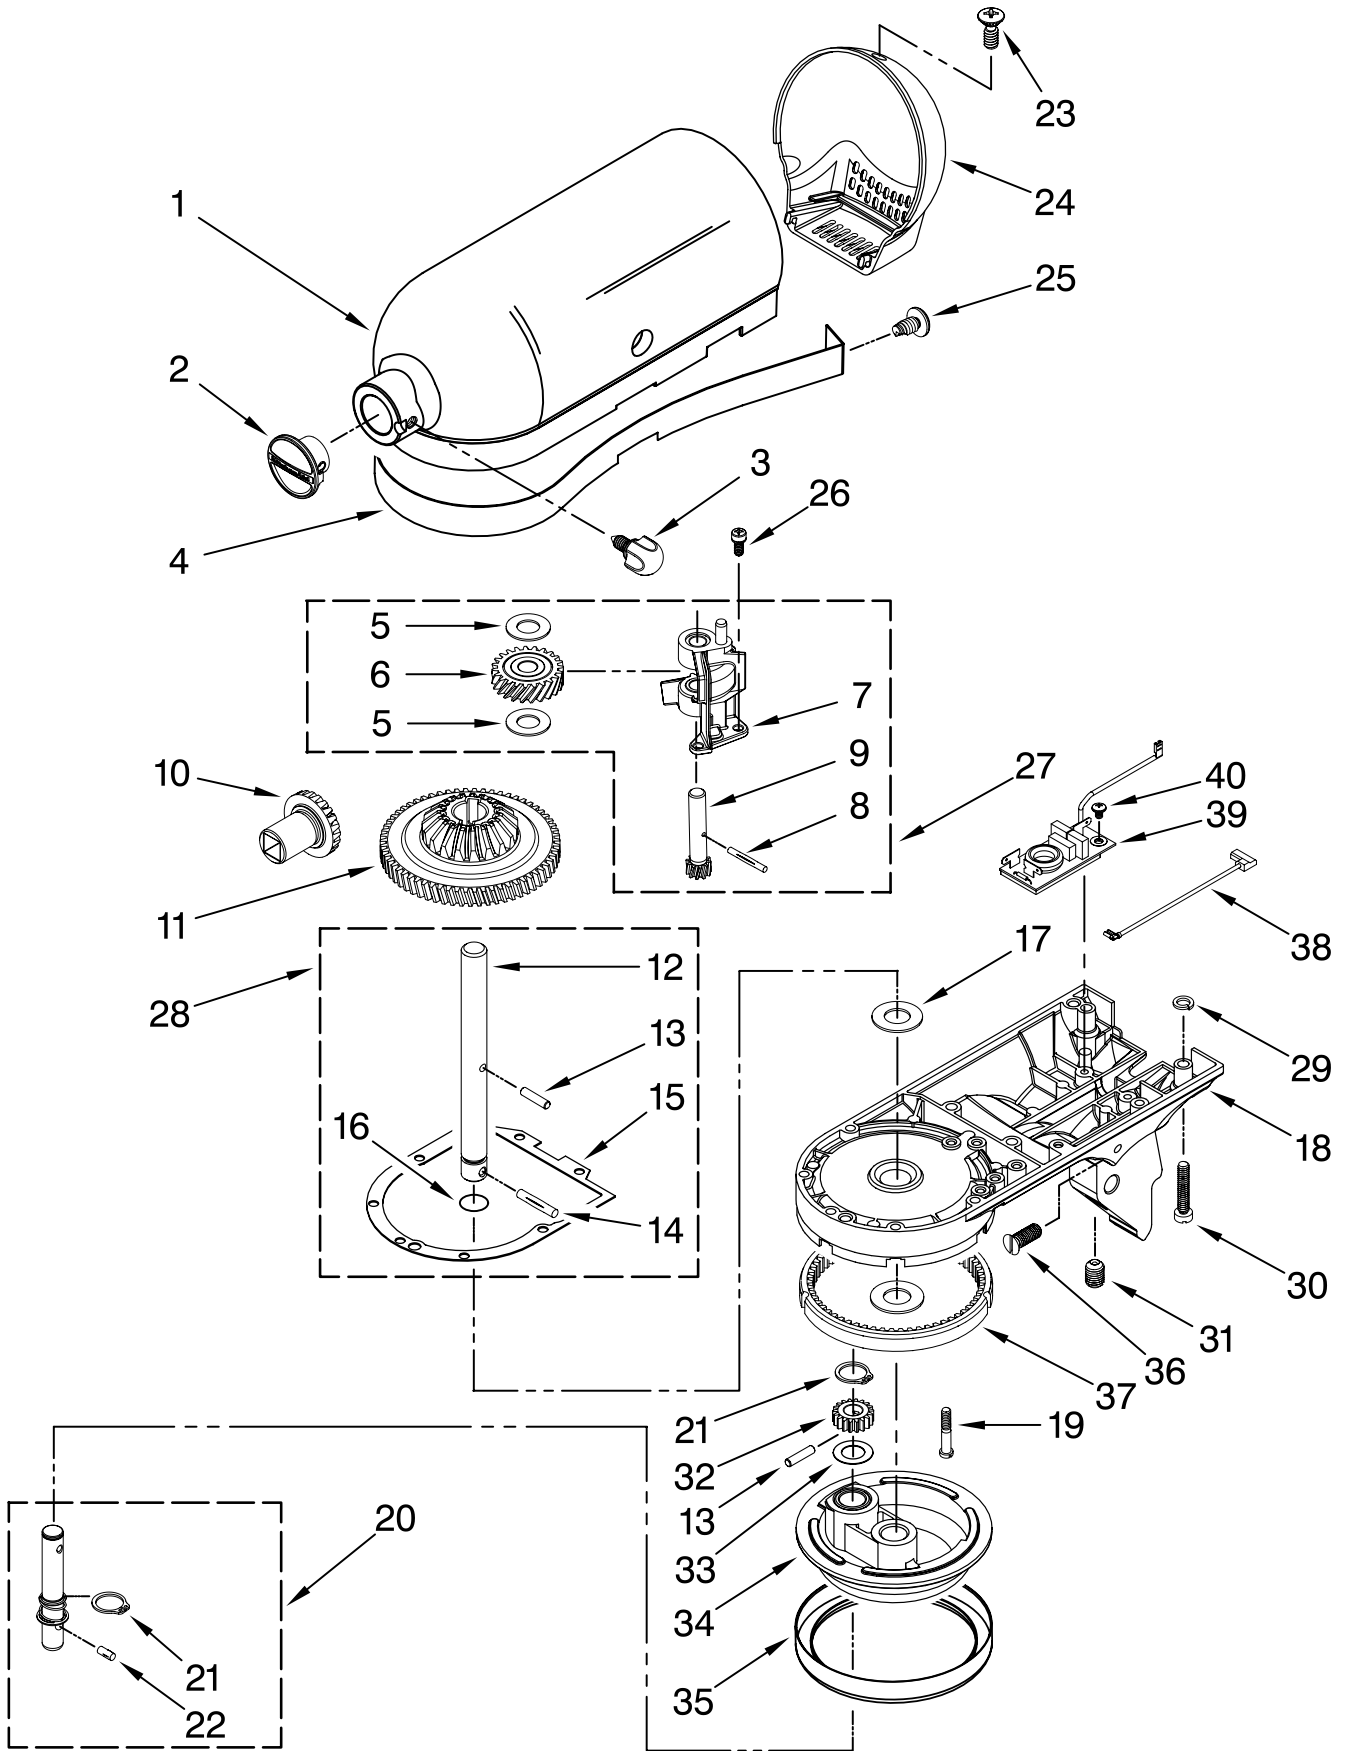

CASE, GEARING AND PLANETARY UNIT

For Models: 5KSM150PSA_0

FOR ORDERING INFORMATION REFER TO PARTS PRICE LIST

CASE, GEARING AND PLANETARY UNIT

For Models: 5KSM150PSA__0

Illus. No.	Part No.	DESCRIPTION	Illus. No.	Part No.	DESCRIPTION	Illus. No.	Part No.	DESCRIPTION
1	**	Gearcase Motor Housing	12	240026	Shaft, Vertical Center	28	4160474	Shaft, Center & "O" Ring
2		Cap, Attachment Hub	13	240018-1	Pin, Agitator Shaft	29	8533914	Washer, Spring Lck
3	242765-2	Chrome Screw, Thumb	14	9705443	Pin, Groove	30	3400025	Screw, Machine
4	9709194	Black Band, Trim	15	4162324	Gasket, Transmission	31	3400203	Screw, Set
5	3180161	Washer	16	67500-55	"O"Ring	32	9703903	Gear, Pinion
6	W10112253	Gear, Worm	17	3180163	Washer	33	9706090	Washer
7	240308	Worm Gear Assembly (w/Bracket & Brng)	18	**	Lower Gearcase	34	**	Planetary
8	9705444	Pin	19	103994	Screw	35	240285	Ring, Planetary
9	240210-2	Shaft, w/Pinion	20	3184052	Shaft, Agitator	36	89411	Screw
10	9705130	Gear, Attachment Hub	21	9703438	Ring	37	9703904	Gear, Internal
11	9709627	Gear, Bevel Pinion & Center	22	9704677	Pin, Groove	38	9702311	Lead, Filter Control Board
			23	4162914	Screw	39	9705132	Filter, RFI
			24	**	End Cover	40	3184086	Screw
			25	311932	Screw			**Refer to Page 3
			26	3400022	Screw			Color Variation Parts
			27	240309-2	Gear, Worm Assy w/Bracket			

FOR ORDERING INFORMATION REFER TO PARTS PRICE LIST