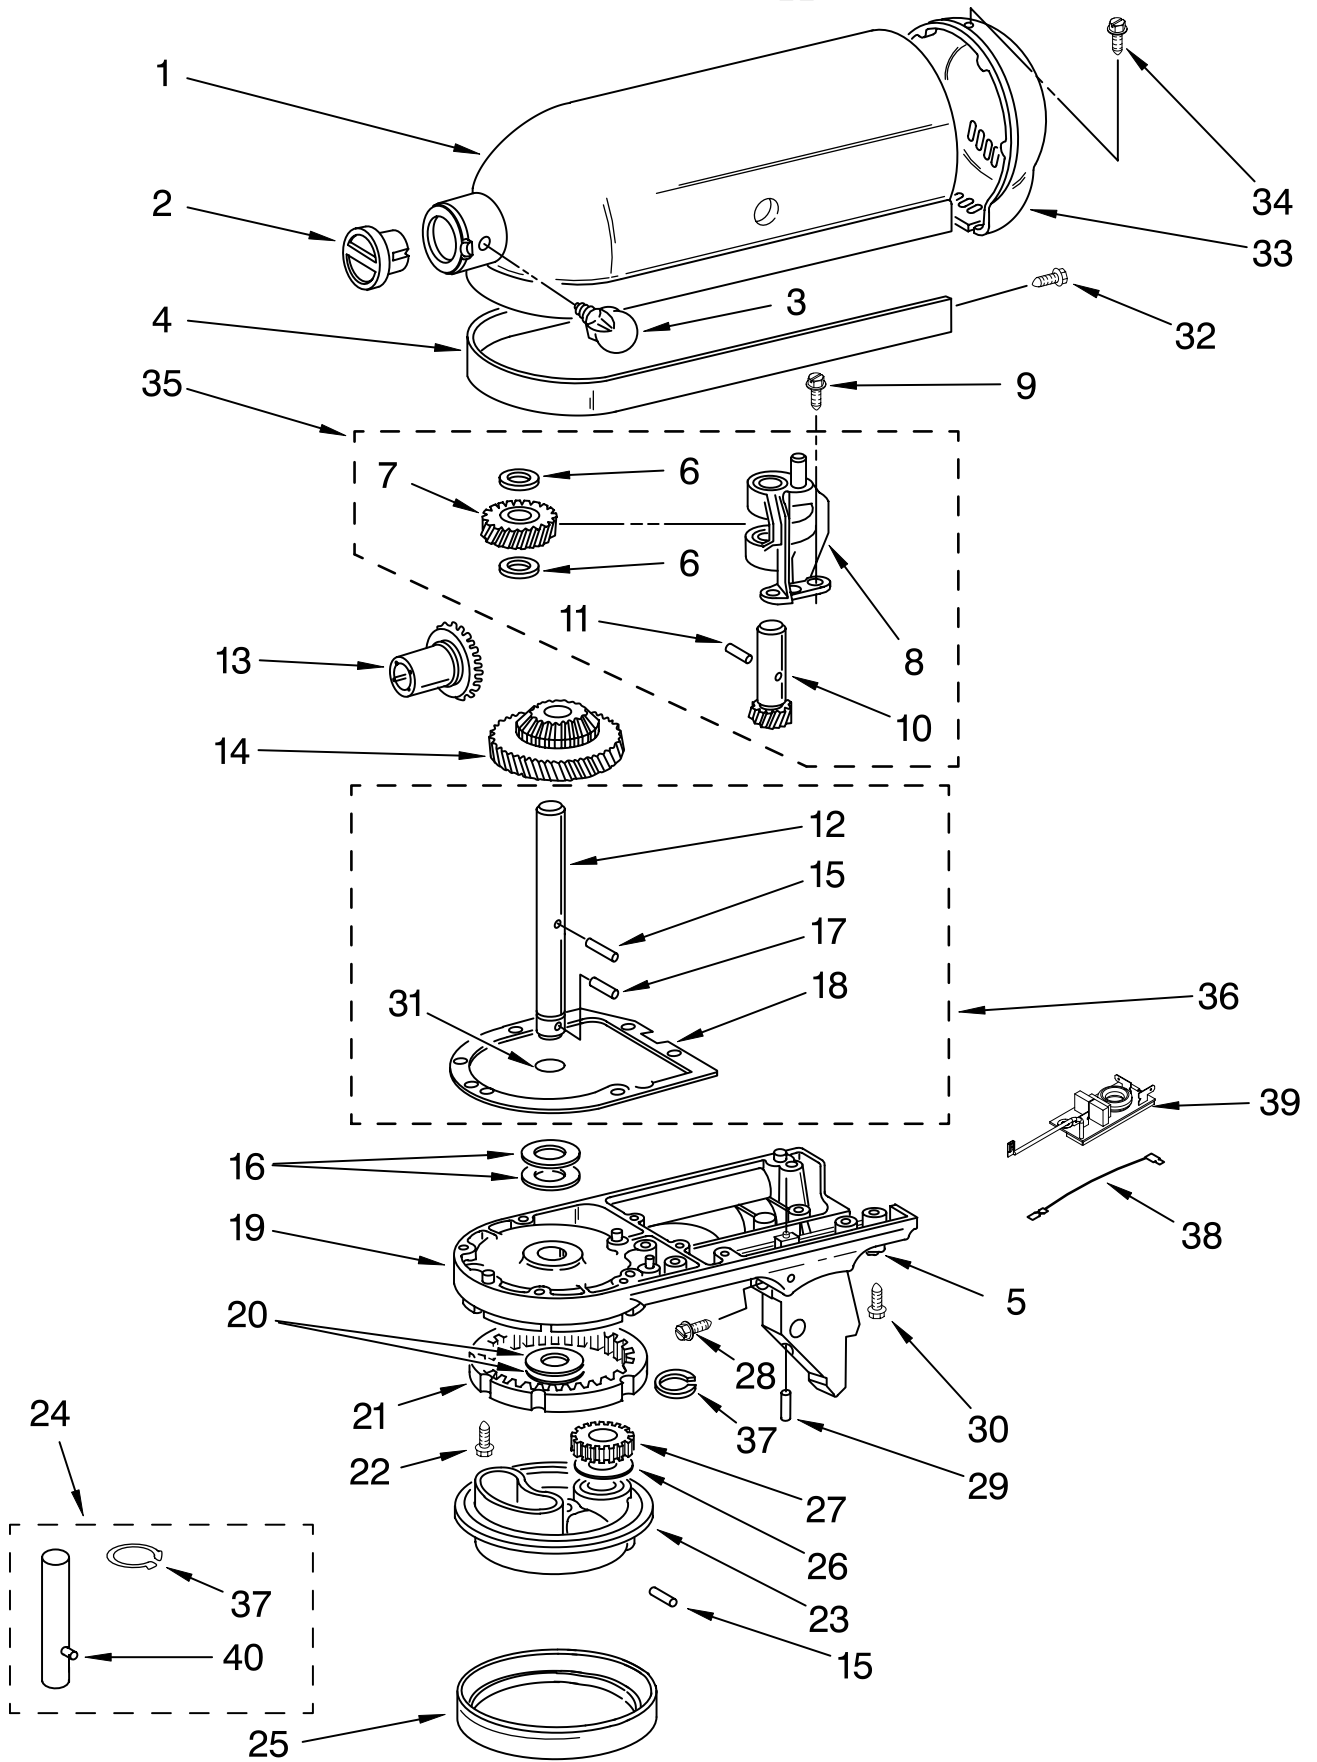

For Models: 5KSM150PSB__0

FOR ORDERING INFORMATION REFER TO PARTS PRICE LIST

CASE, GEARING AND PLANETARY UNIT

For Models: 5KSM150PSB__0

Illus. No.	Part No.	DESCRIPTION
1	**	Gearcase Motor Housing
2		Cap, Attachment Hub
3	242765-2	Chrome Thumb Screw
4	240374	Black Band, Trim
5	4159479	Lock Washer
6	3180161	Washer
7	4162897	Worm Gear
8	240308	Worm Gear Bracket And Bearing
9	3400022	Screw
10	240210-2	Shaft & Pinion
11	9705444	Pin
12	240026	Shaft, Vertical Center
13	9703907	Gear, Attachment Hub Bevel
14	9703905	Bevel Pinion
15	240018-1	Pin, Agitator Shaft
16	3180163	Washer
17	9705443	Pin, Groove
18	4162324	Gasket, Transmission Case
19	**	Lower Gear Case (Includes Items
20	3180163	Washer
21	9703904	Gear, Internal
22	103994	Screw
23	**	Planetary
24	3184052	Agitator Shaft
25		Ring, Planetary
	240285-2	Polished Finish
	240285	Standard Finish
26	3180160	Washer
27	9703903	Pinion, Gear
28	4160413	Screw
29	3400203	Screw, Set
30	3400025	Screw, Machine
31	67500-55	"O" Ring
32	311932	Screw
33	**	Cover, End
34	4162914	Screw
35	240309-2	Worm Gear Bracket and Gear
36	4160474	Center Shaft & "O" Ring
37	9703438	Ring
38	9702311	Lead, Filter Control Board
39	9705132	RFI Filter
40	9704677	Pin, Groove