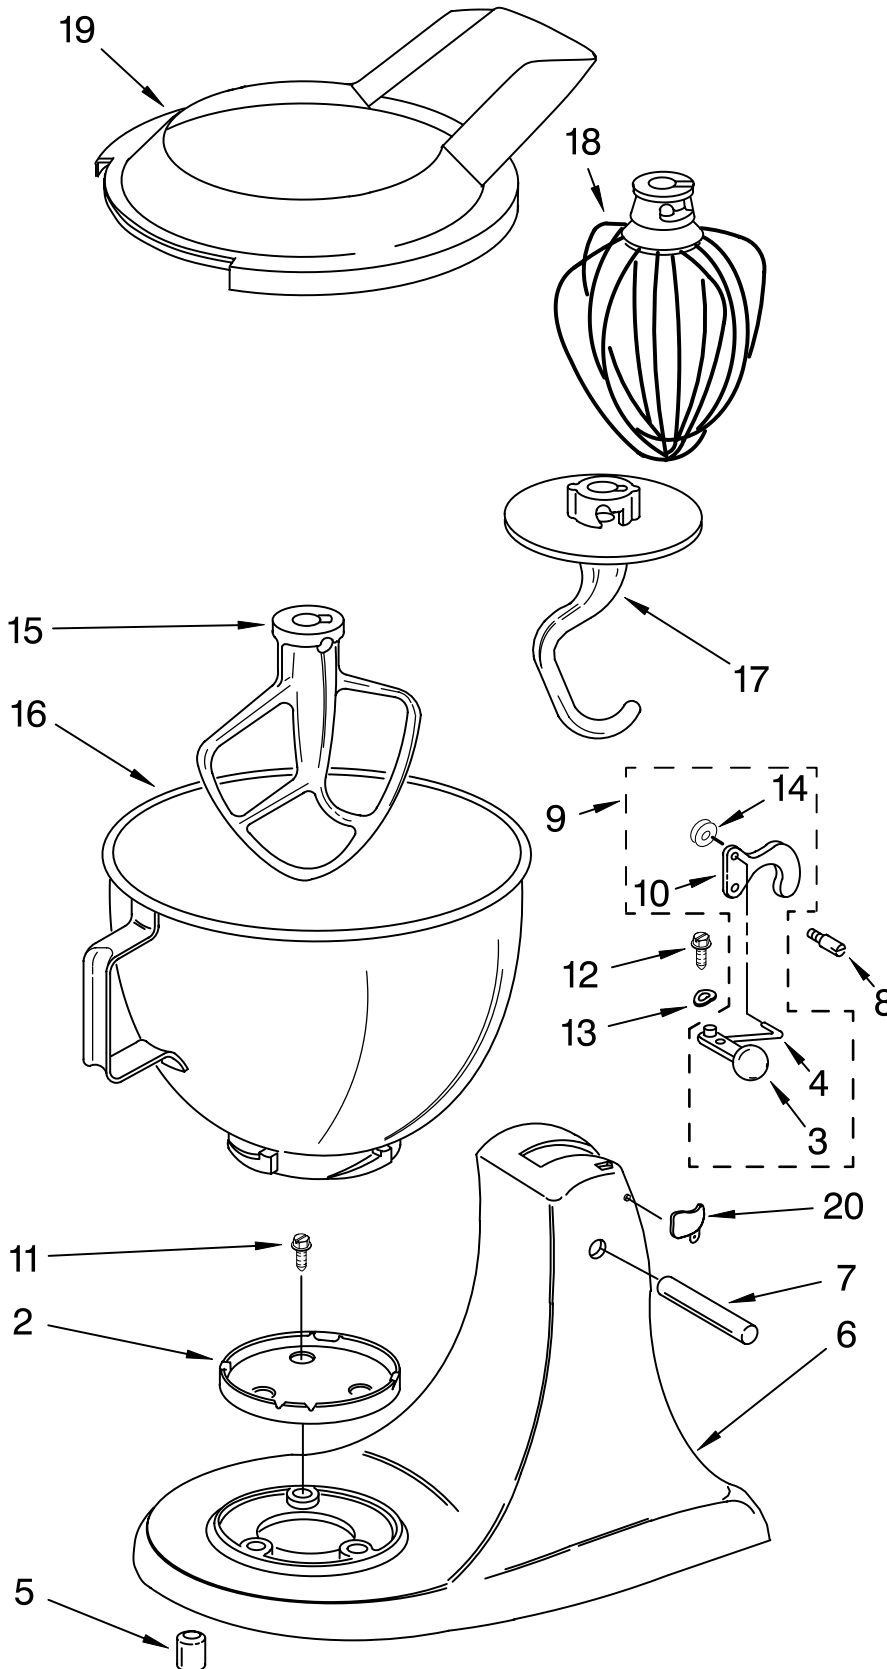

BASE AND PEDESTAL UNIT

For Models: 5KSM150PSB__0

Illus. No.	Part No.	DESCRIPTION
1		Literature Parts
	9709309	Use & Care Guide
	8212006	Repair Parts List
2	4162529	Screw Cap Kit
3		Lever, Latch
	3184178	Black
4	24450	Link, Latch
5	115792	Foot, Base
6	**	Pedestal
7	16910	Pin, Hinge
8	103993	Screw, Latch Bearing
9	3184200	Latch, Link Assy
10	240494-2	Latch
11	3400020	Screw,
12	110679	Screw, Pivot
13	116241	Washer, Spring
14	4159598	Washer
15		Beater, Flat
	9707944	Coated, White
16	9706619	Bowl And Base
17	9707671	Dough Hook
18	9704329	Wire Whip
19	3177975	Pouring Shield
20		Head Lock
	3184262	White
	3184264	Black

**REFER TO PAGES 2 & 3.

FOR ORDERING INFORMATION REFER TO PARTS PRICE LIST