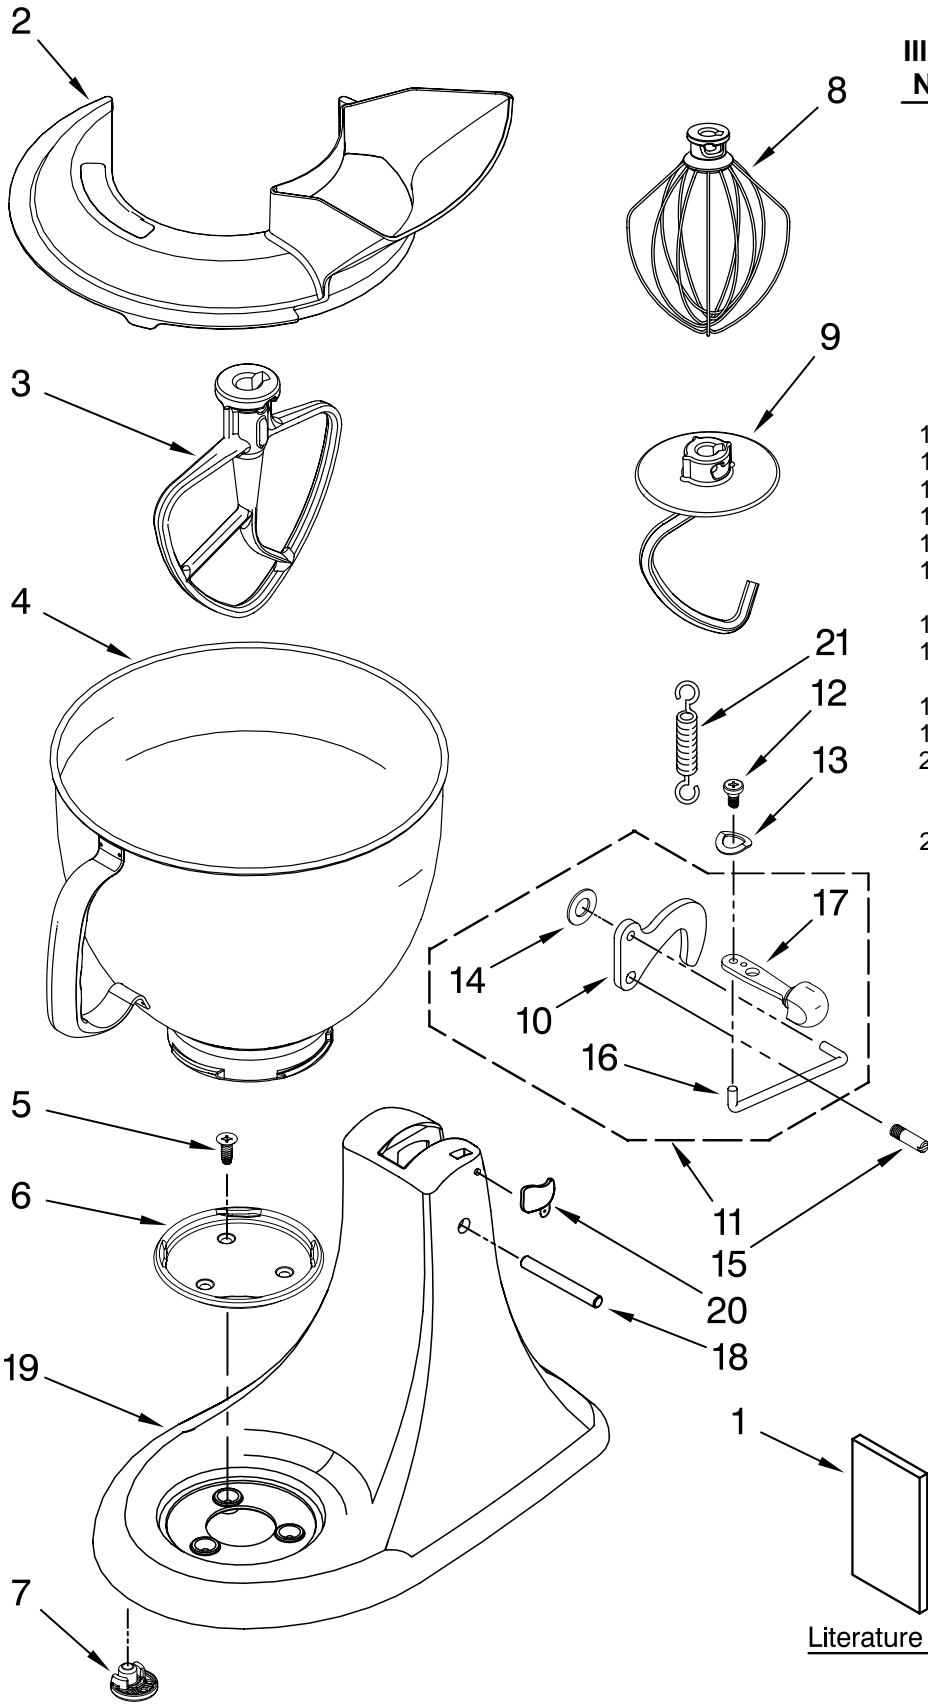

BASE AND PEDESTAL UNIT

For Models: 5KSM150PSB_4

Illus. No.	Part No.	DESCRIPTION
1		Literature Parts
	9709851	Use & Care Guide
	8212382	Repair Parts List
2	9709923	Shield, Pouring
3	9708472	Beater, Flat
4	9706619	Bowl, 5 Qt.
5	3400020	Screw
6	W10191926	Screw Cap Kit
7	9709707	Foot, Base
8	9706446	Whip, Wire
9	9708471	Hook, Dough
10	9709055	Latch
11	3184200	Latch, Link Assy
12	110679	Screw, Pivot
13	116241	Washer, Spring
14	8533912	Washer
15	103993	Screw, Latch
		Bearing
16	24450	Link, Latch
17		Lever, Latch
	9709267	Black
18	16910	Pin, Hinge
19	**	Pedestal
20		Head Lock
	3184262	White
	3184264	Black
21	3183690	Spring, Lock Lever

**REFER TO PAGES 2 & 3.

Literature Parts

FOR ORDERING INFORMATION REFER TO PARTS PRICE LIST