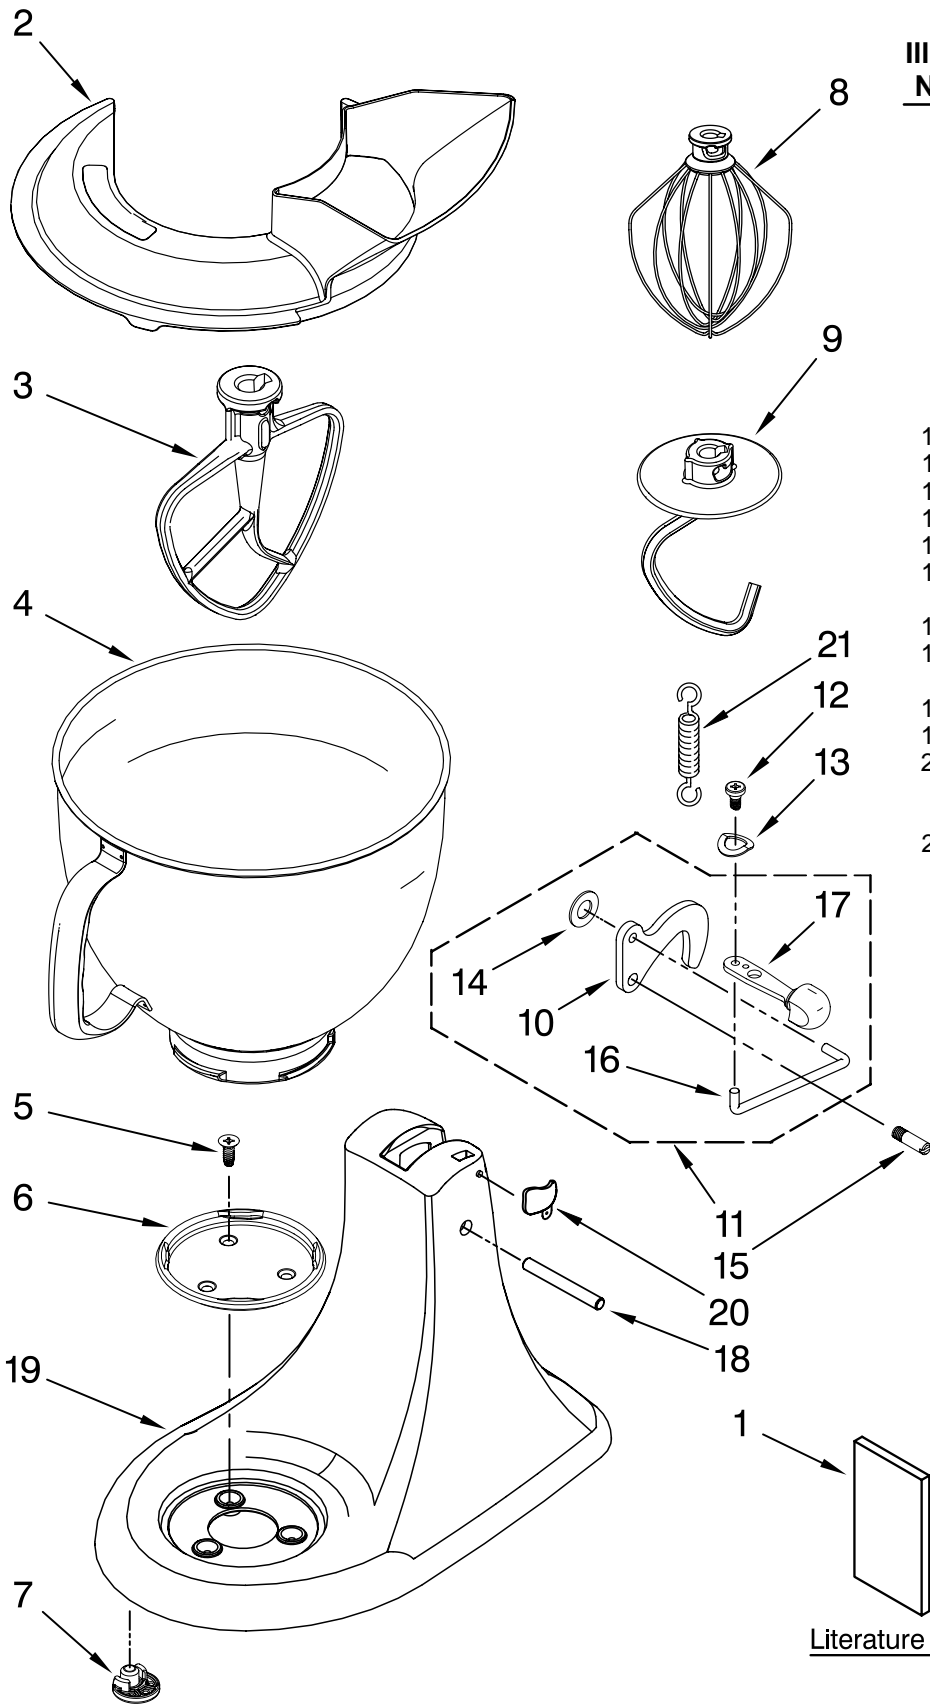

BASE AND PEDESTAL UNIT

For Models: 5KSM150PSB_4

Illus. No.	Part No.	DESCRIPTION
1		Literature Parts
	9709851	Use & Care Guide
	8212382	Repair Parts List
2	9709923	Shield, Pouring
3	9708472	Beater, Flat
4	9706619	Bowl, 5 Qt.
5	3400020	Screw
6	W10191926	Screw Cap Kit
7	9709707	Foot, Base
8	9706446	Whip, Wire
9	9708471	Hook, Dough
10	9709055	Latch
11	3184200	Latch, Link Assy
12	110679	Screw, Pivot
13	116241	Washer, Spring
14	8533912	Washer
15	103993	Screw, Latch Bearing
16	24450	Link, Latch
17		Lever, Latch
	9709267	Black
18	16910	Pin, Hinge
19	**	Pedestal
20		Head Lock
	3184262	White
	3184264	Black
21	3183690	Spring, Lock Lever

**REFER TO PAGES 2 & 3.

Literature Parts

FOR ORDERING INFORMATION REFER TO PARTS PRICE LIST