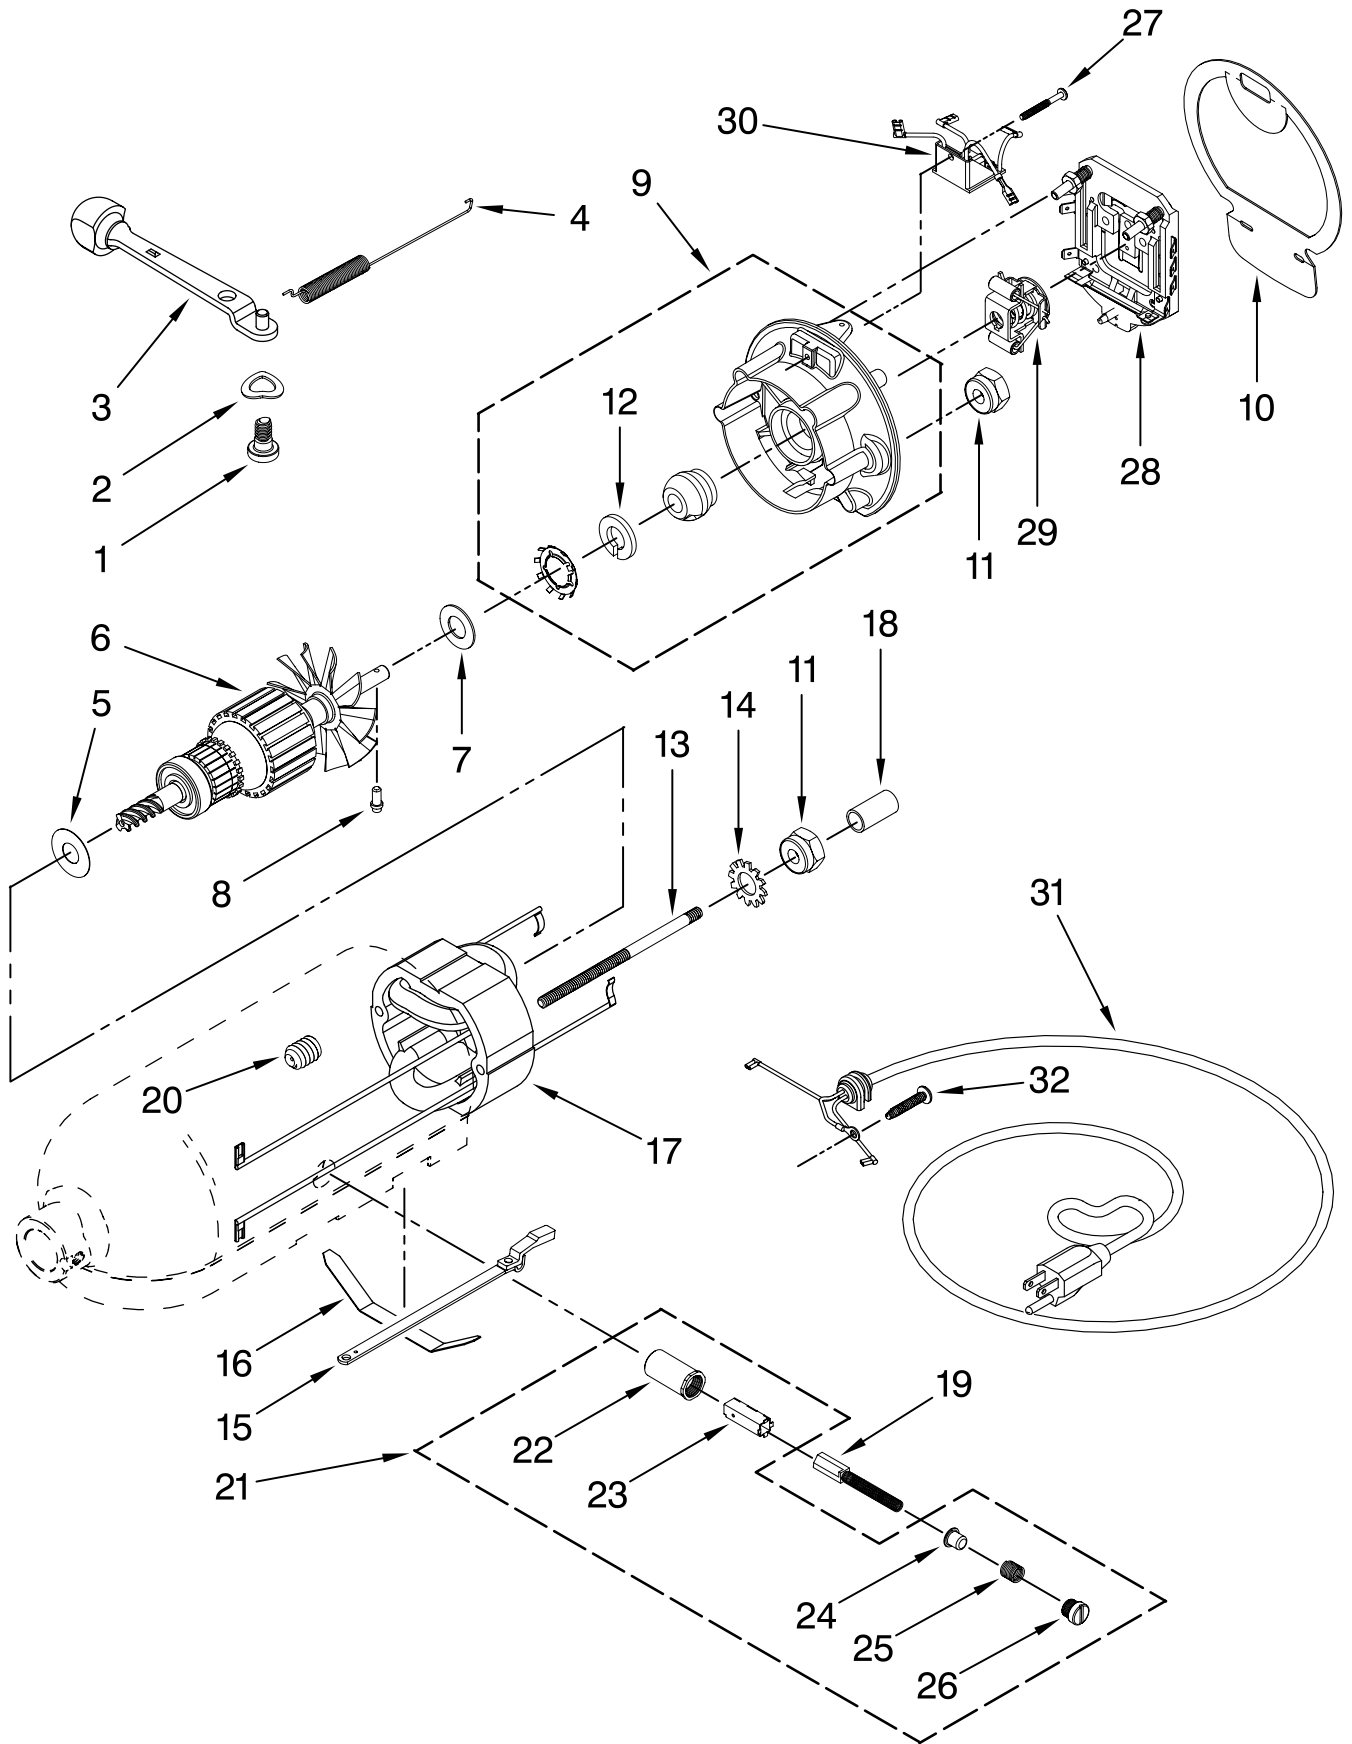

MOTOR AND CONTROL PARTS

For Models: 5KSM150PSB_4

FOR ORDERING INFORMATION REFER TO PARTS PRICE LIST

MOTOR AND CONTROL PARTS

For Models: 5KSM150PSB__4

Illus. No.	Part No.	DESCRIPTION
1	110679	Screw, Pivot
2	116241	Washer, Spring
3		Control, Speed Assembly
	9709276	Black
4	3183680	Spring, Control Plate
5	9704324	Washer, Ball Bearing (Front)
6	9708316	Armature & Bearng
7	3180162	Washer
8	16998	Stud, Governor Dr
9	3180526	Bracket, Bearing Assembly
10	3184356	Seal, End
11	W10131078	Nut, 10-24
12	3180238	Washer, Felt
13	240769	Screw, Stator
14	W10068270	Washer
15	3184176	Speed Link & Cam
16	240205	Spring, Flat
17	9701670	Field Assembly
18	4162634	Sleeve, Motor
19	W10260958	Brush, Carbon
20	9707926	Screw
21	4162546	Brush Holder
22	3179908	Housing, Brush Holder
23	240680	Insert, Brush Holder
24	116286	Cap, Spring Seat
25	116287	Spring, Cap
26		Cap, Brush Holder
	3184212	Black
27	W10068260	Screw
28	W10119326	Control Plate Assembly
29	17830	Governor Assembly
30	W10217542	Phase Control Board
31		Power Cord
	9702314	White
	9702315	Black
32	3184086	Screw

FOR ORDERING INFORMATION REFER TO PARTS PRICE LIST