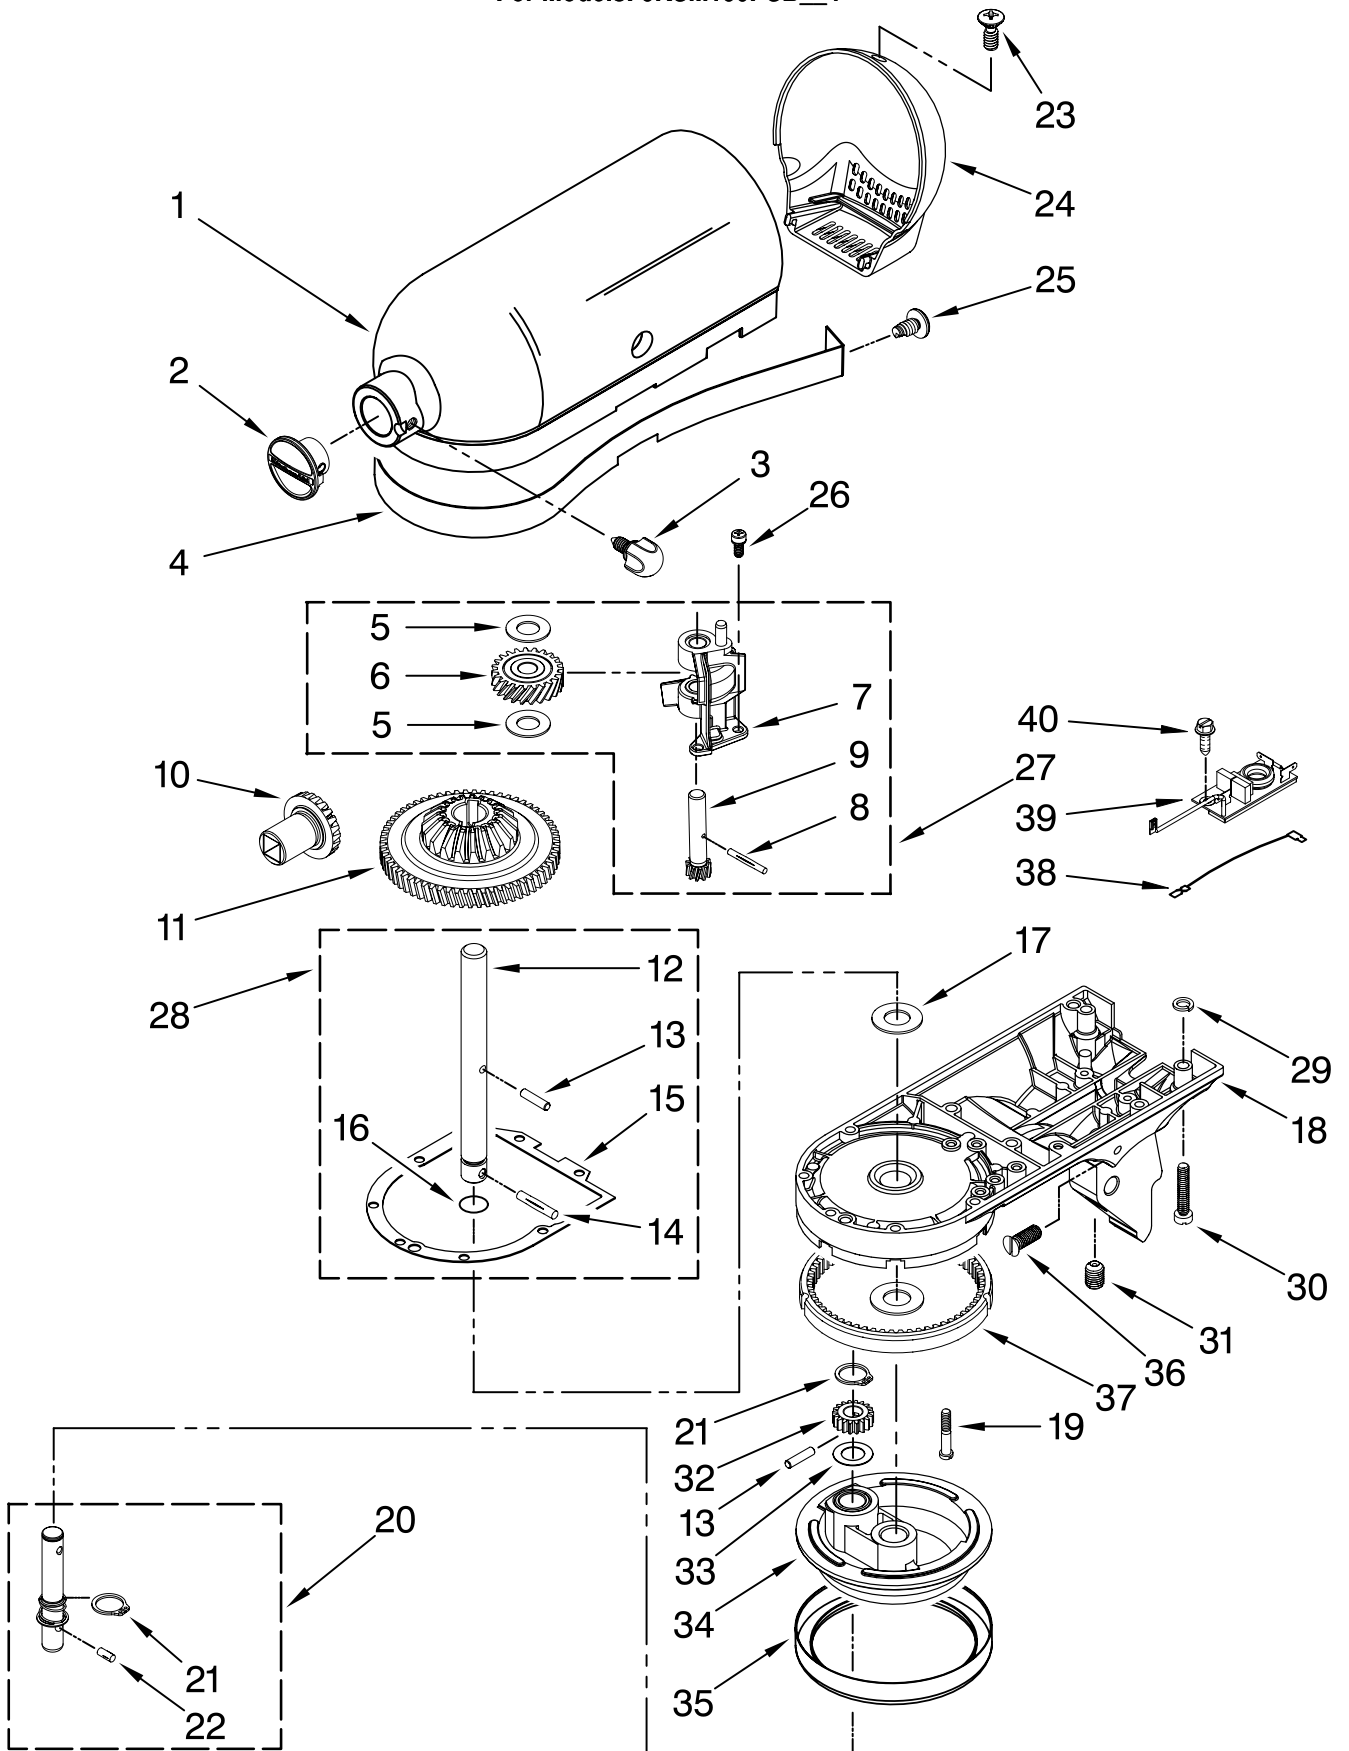

CASE, GEARING AND PLANETARY UNIT

For Models: 5KSM150PSB_4

FOR ORDERING INFORMATION REFER TO PARTS PRICE LIST

CASE, GEARING AND PLANETARY UNIT

For Models: 5KSM150PSB__4

Illus. No.	Part No.	DESCRIPTION	Illus. No.	Part No.	DESCRIPTION	Illus. No.	Part No.	DESCRIPTION
1	**	Gearcase Motor Housing	12	240026	Shaft, Vertical Center	29	8533914	Washer, Lock
2		Cap, Attachment Hub	13	240018-1	Pin, Agitator Shaft	30	3400025	Screw, Machine
	242765-2	Chrome	14	9705443	Pin, Groove	31	3400203	Screw, Set
3		Thumb Screw	15	4162324	Gasket Transmission	32	9703903	Gear, Pinion
	9709194	Black	16	67500-55	O-Ring	33	9706090	Washer
4	**	Band, Trim	17	3180163	Washer	34	**	Planetary
5	3180161	Washer	18	**	Lower Gear Case	35		Ring, Planetary
6	W10112253	Worm Gear	19	103994	Screw		240285-2	Polished Finish
7	240308	Worm Gear Bracket and Bearing	20	3184052	Shaft, Agitator		240285	Standard Finish
8	9705444	Pin	21	9703438	Ring, Retaining	36	89411	Screw, Adjusting
9	240210-2	Gear, Shaft & Pinion	22	9704677	Pin, Groove	37	9703904	Gear, Internal
10	9705130	Gear, Attachment Hub Bevel	23	4162914	Screw	38	9702311	Lead, Filter Control Board
11	9709627	Gear, Bevel Pinion & Center	24	**	Cover, End	39	9705132	RFI Filter
			25	311932	Screw	40	3184086	Screw
			26	3400022	Screw			
			27	240309-2	Worm Gear Bracket and Gear			
			28	4160474	Center Shaft & O-Ring			

**Refer to Pages 2 & 3
Color Variation Parts

FOR ORDERING INFORMATION REFER TO PARTS PRICE LIST