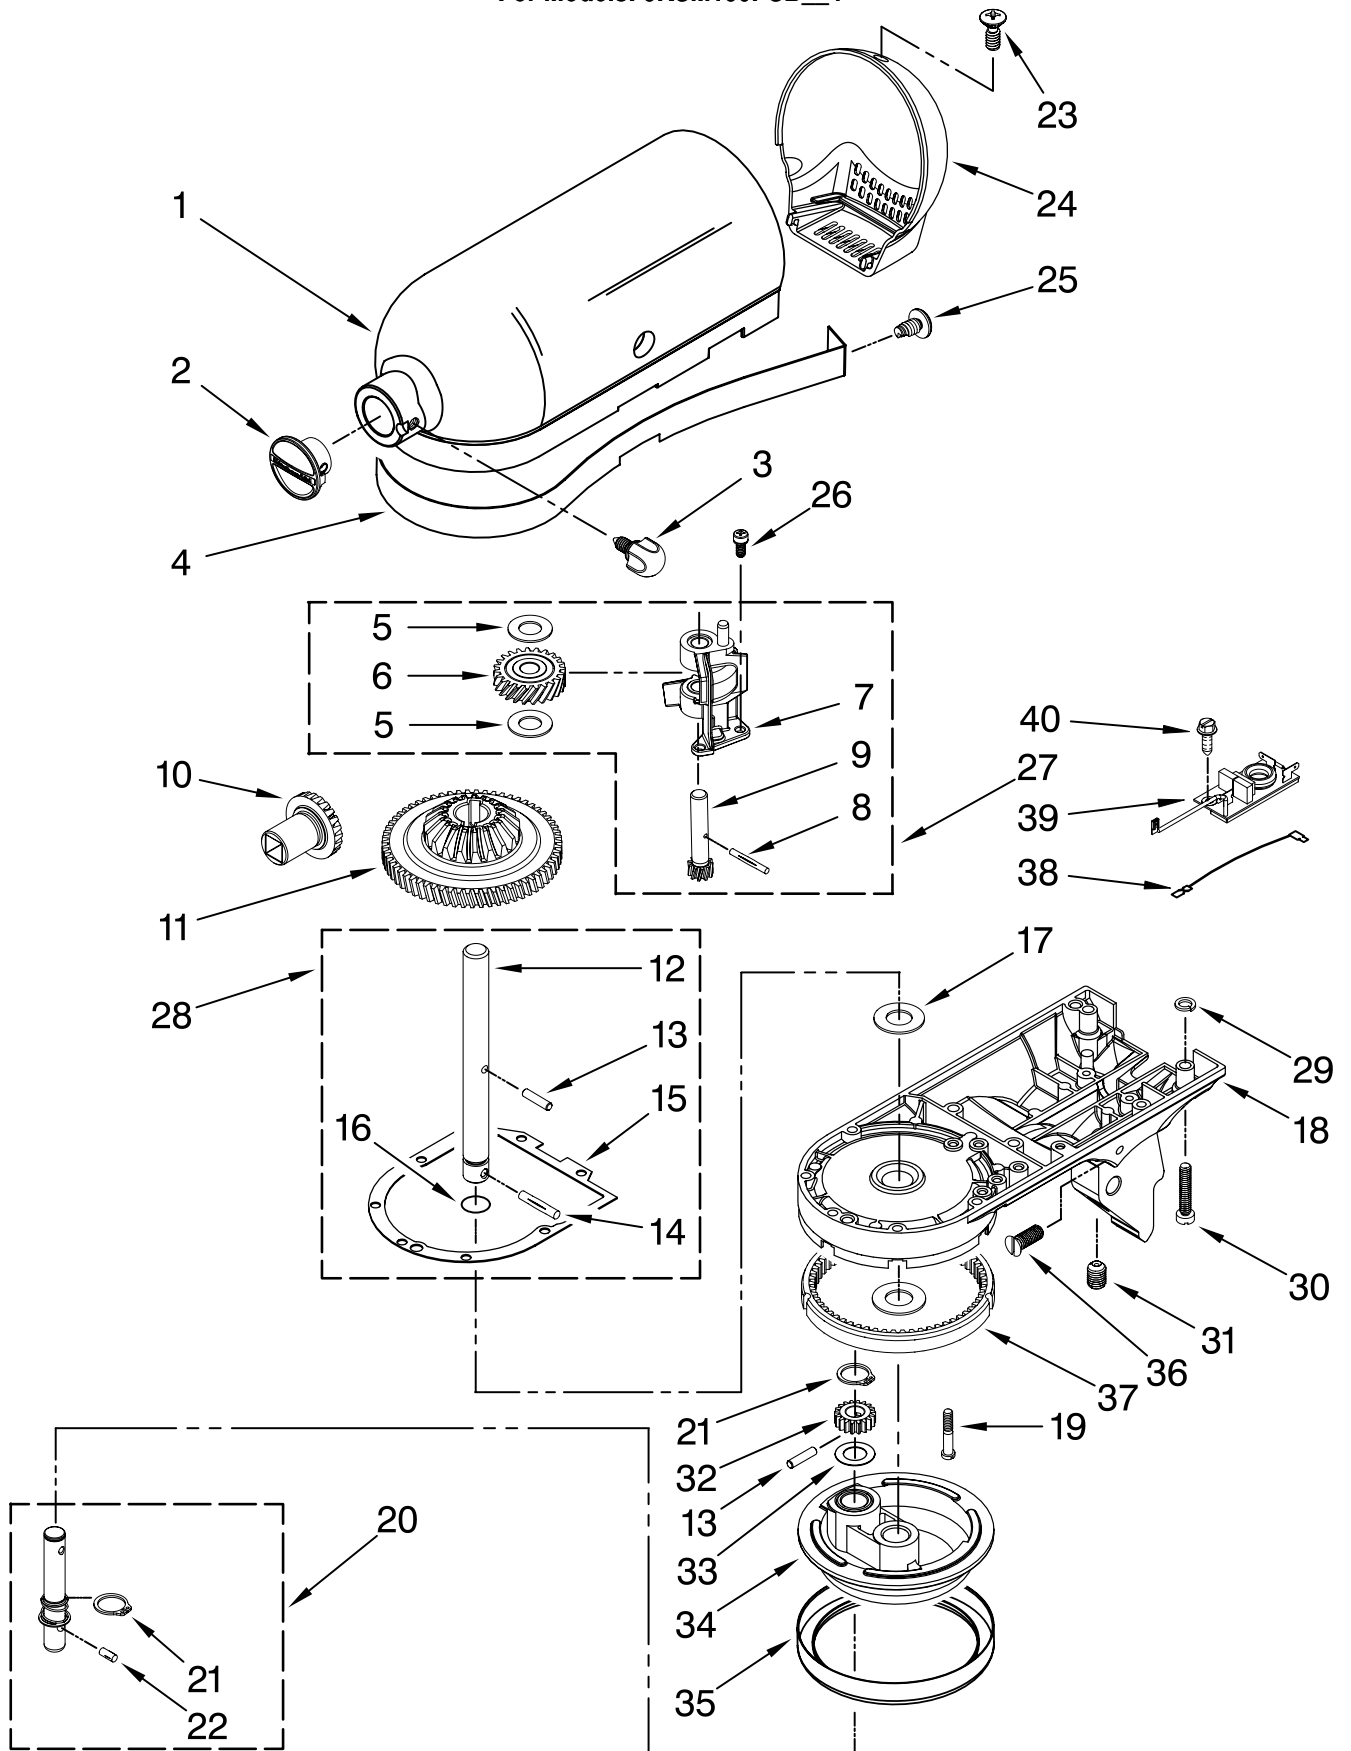

CASE, GEARING AND PLANETARY UNIT

For Models: 5KSM150PSB_4

FOR ORDERING INFORMATION REFER TO PARTS PRICE LIST

CASE, GEARING AND PLANETARY UNIT

For Models: 5KSM150PSB__4

Illus. No.	Part No.	DESCRIPTION	Illus. No.	Part No.	DESCRIPTION	Illus. No.	Part No.	DESCRIPTION
1	**	Gearcase Motor Housing	12	240026	Shaft, Vertical Center	29	8533914	Washer, Lock
2		Cap, Attachment Hub	13	240018-1	Pin, Agitator Shaft	30	3400025	Screw, Machine
	242765-2	Chrome	14	9705443	Pin, Groove	31	3400203	Screw, Set
3		Thumb Screw	15	4162324	Gasket Transmission	32	9703903	Gear, Pinion
	9709194	Black	16	67500-55	O-Ring	33	9706090	Washer
4	**	Band, Trim	17	3180163	Washer	34	**	Planetary
5	3180161	Washer	18	**	Lower Gear Case	35		Ring, Planetary
6	W10112253	Worm Gear	19	103994	Screw		240285-2	Polished Finish
7	240308	Worm Gear Bracket and Bearing	20	3184052	Shaft, Agitator		240285	Standard Finish
8	9705444	Pin	21	9703438	Ring, Retaining	36	89411	Screw, Adjusting
9	240210-2	Gear, Shaft & Pinion	22	9704677	Pin, Groove	37	9703904	Gear, Internal
10	9705130	Gear, Attachment Hub Bevel	23	4162914	Screw	38	9702311	Lead, Filter Control Board
11	9709627	Gear, Bevel Pinion & Center	24	**	Cover, End	39	9705132	RFI Filter
			25	311932	Screw	40	3184086	Screw
			26	3400022	Screw			
			27	240309-2	Worm Gear Bracket and Gear			
			28	4160474	Center Shaft & O-Ring			

**Refer to Pages 2 & 3
Color Variation Parts

FOR ORDERING INFORMATION REFER TO PARTS PRICE LIST