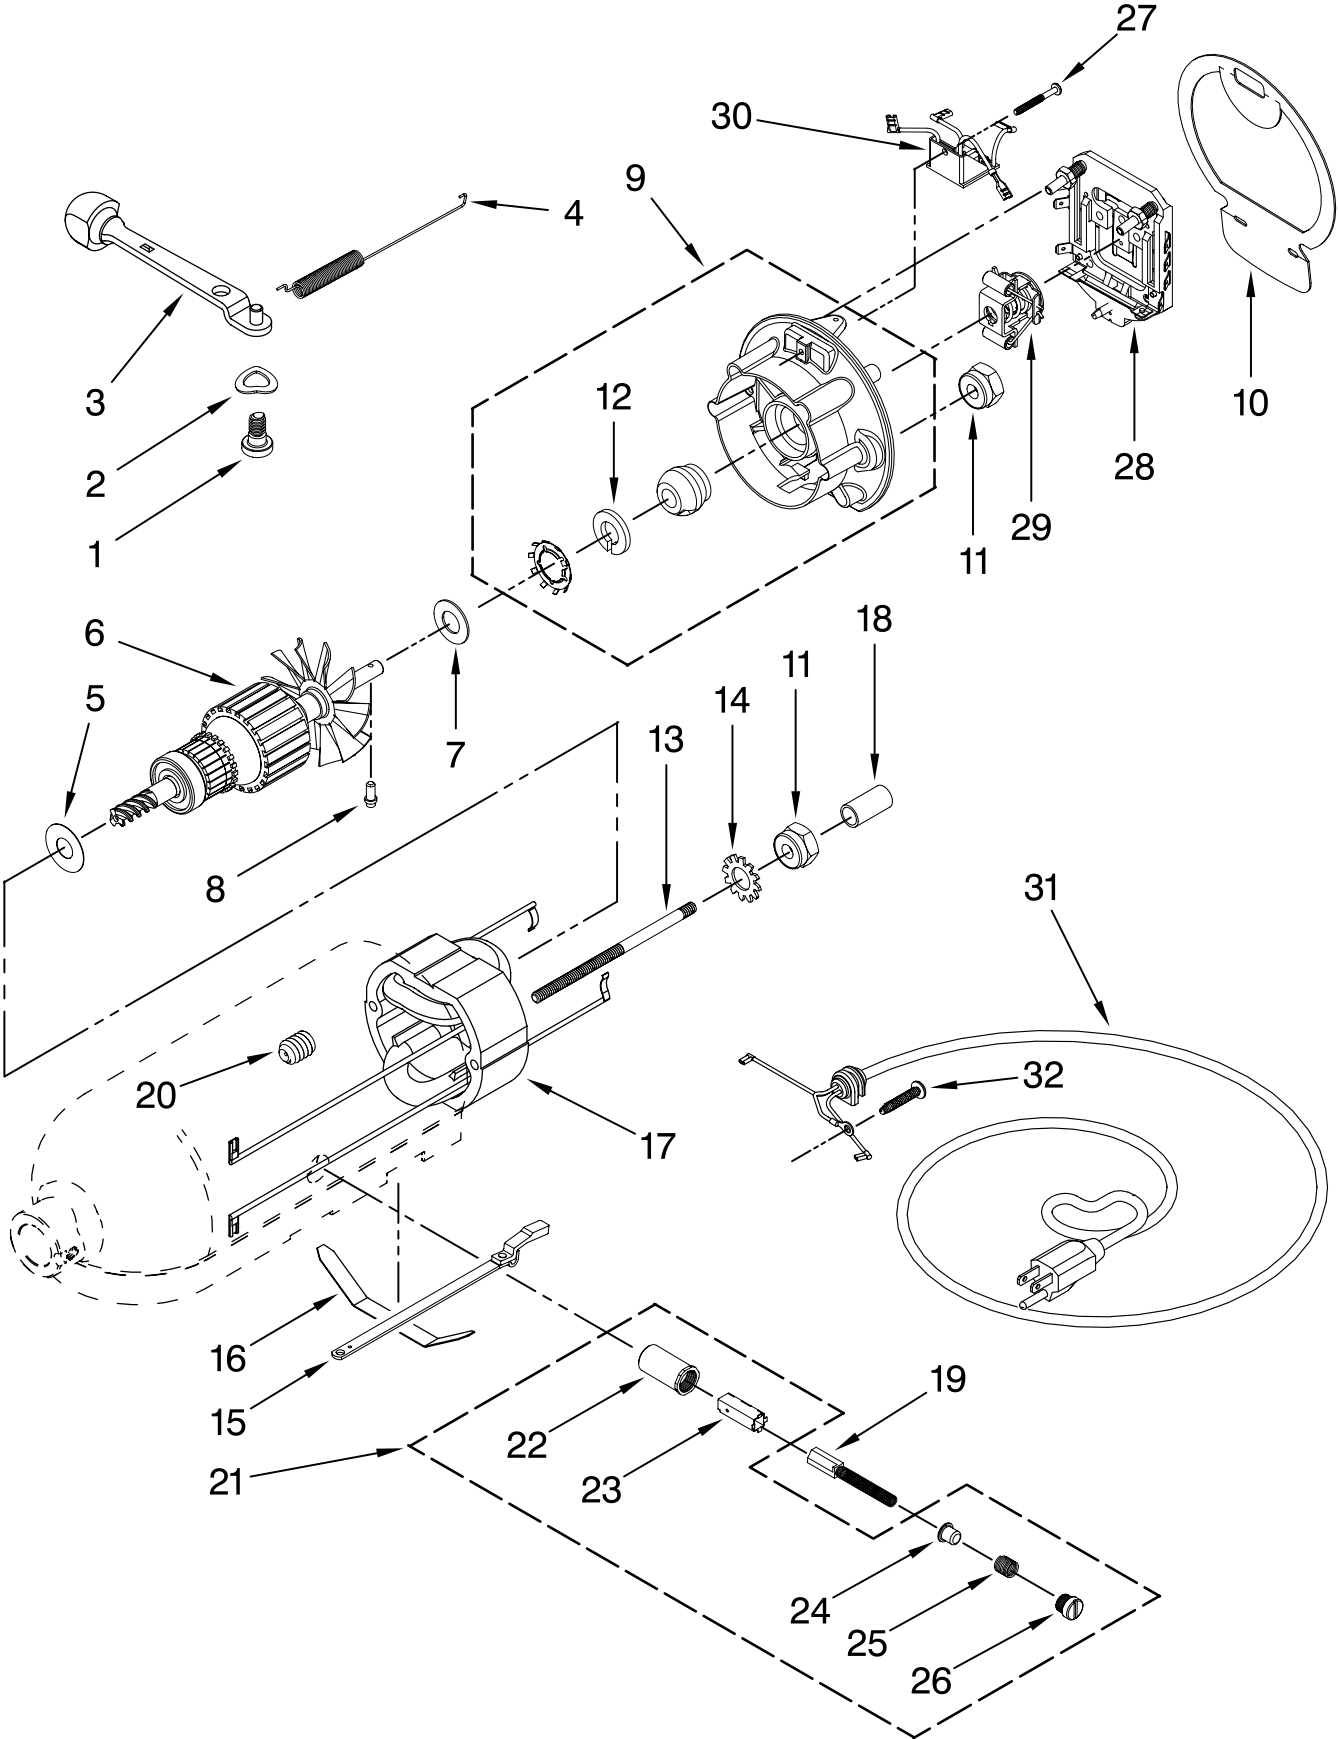

MOTOR AND CONTROL PARTS

For Models: 5KSM150PSB_4

FOR ORDERING INFORMATION REFER TO PARTS PRICE LIST

MOTOR AND CONTROL PARTS

For Models: 5KSM150PSB__4

Illus. No.	Part No.	DESCRIPTION
1	110679	Screw, Pivot
2	116241	Washer, Spring
3		Control, Speed Assembly
	9709276	Black
4	3183680	Spring, Control Plate
5	9704324	Washer, Ball Bearing (Front)
6	9708316	Armature & Bearng
7	3180162	Washer
8	16998	Stud, Governor Dr
9	3180526	Bracket, Bearing Assembly
10	3184356	Seal, End
11	W10131078	Nut, 10-24
12	3180238	Washer, Felt
13	240769	Screw, Stator
14	W10068270	Washer
15	3184176	Speed Link & Cam
16	240205	Spring, Flat
17	9701670	Field Assembly
18	4162634	Sleeve, Motor
19	W10260958	Brush, Carbon
20	9707926	Screw
21	4162546	Brush Holder
22	3179908	Housing, Brush Holder
23	240680	Insert, Brush Holder
24	116286	Cap, Spring Seat
25	116287	Spring, Cap
26		Cap, Brush Holder
	3184212	Black
27	W10068260	Screw
28	W10119326	Control Plate Assembly
29	17830	Governor Assembly
30	W10217542	Phase Control Board
31		Power Cord
	9702314	White
	9702315	Black
32	3184086	Screw

FOR ORDERING INFORMATION REFER TO PARTS PRICE LIST