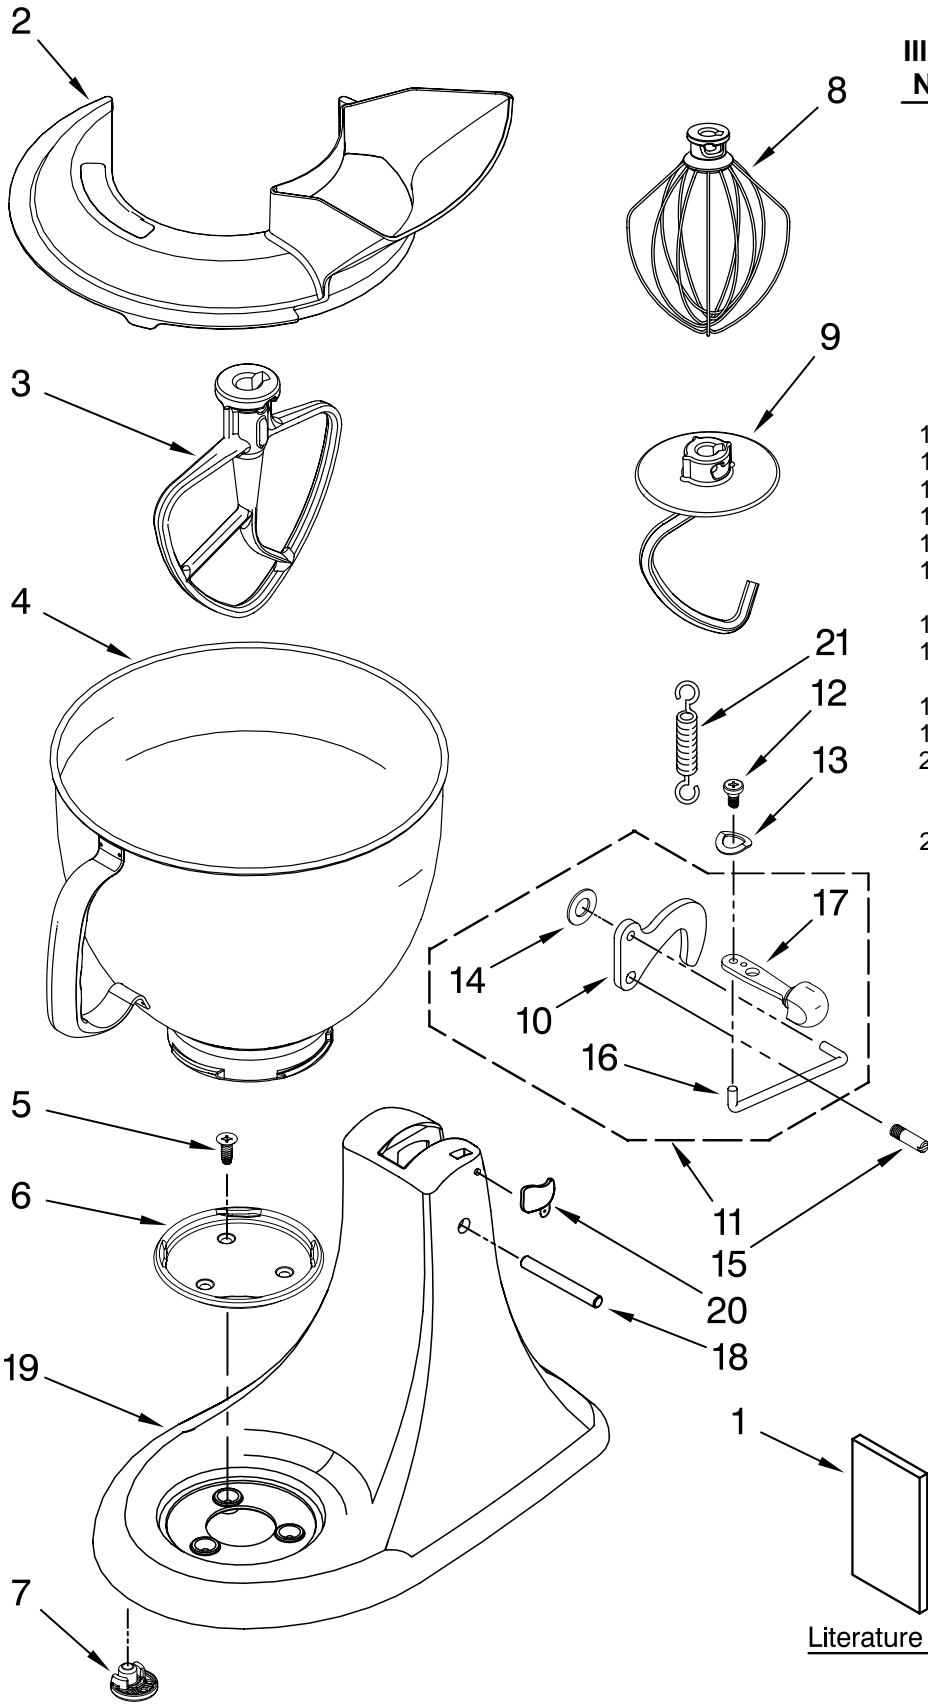

BASE AND PEDESTAL UNIT

For Models: 5KSM150PSB_4

Illus. No.	Part No.	DESCRIPTION
1		Literature Parts
	9709851	Use & Care Guide
	8212382	Repair Parts List
2	9709923	Shield, Pouring
3	9708472	Beater, Flat
4	9706619	Bowl, 5 Qt.
5	3400020	Screw
6	W10191926	Screw Cap Kit
7	9709707	Foot, Base
8	9706446	Whip, Wire
9	9708471	Hook, Dough
10	9709055	Latch
11	3184200	Latch, Link Assy
12	110679	Screw, Pivot
13	116241	Washer, Spring
14	8533912	Washer
15	103993	Screw, Latch Bearing
16	24450	Link, Latch
17		Lever, Latch
	9709267	Black
18	16910	Pin, Hinge
19	**	Pedestal
20		Head Lock
	3184262	White
	3184264	Black
21	3183690	Spring, Lock Lever

**REFER TO PAGES 2 & 3.

Literature Parts

FOR ORDERING INFORMATION REFER TO PARTS PRICE LIST