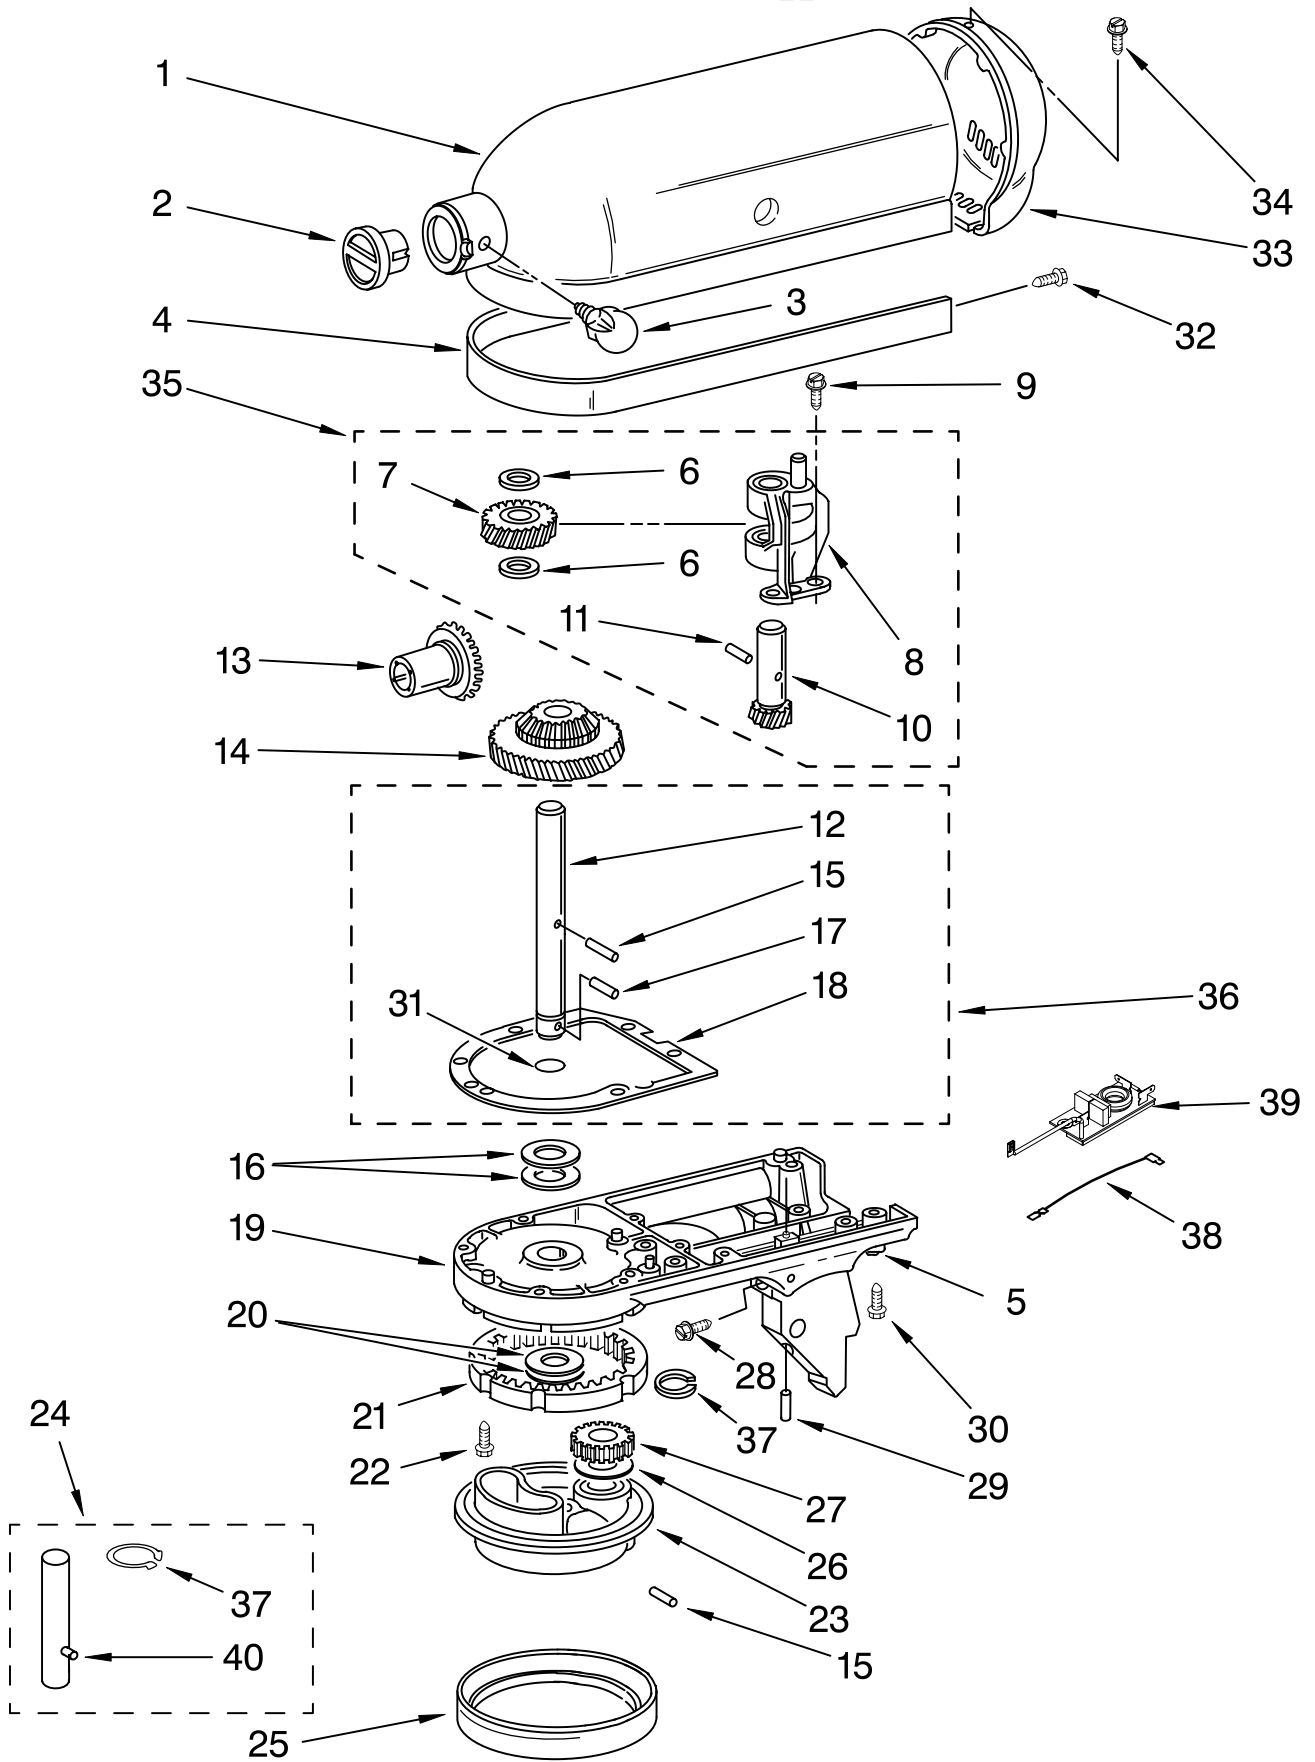

For Models: 5KSM150PSB__0

FOR ORDERING INFORMATION REFER TO PARTS PRICE LIST

CASE, GEARING AND PLANETARY UNIT

For Models: 5KSM150PSB__0

Illus. No.	Part No.	DESCRIPTION
1	**	Gearcase Motor Housing
2		Cap, Attachment Hub
3	242765-2	Chrome Thumb Screw
4	240374	Black Band, Trim
5	4159479	Lock Washer
6	3180161	Washer
7	4162897	Worm Gear
8	240308	Worm Gear Bracket And Bearing
9	3400022	Screw
10	240210-2	Shaft & Pinion
11	9705444	Pin
12	240026	Shaft, Vertical Center
13	9703907	Gear, Attachment Hub Bevel
14	9703905	Bevel Pinion
15	240018-1	Pin, Agitator Shaft
16	3180163	Washer
17	9705443	Pin, Groove
18	4162324	Gasket, Transmission Case
19	**	Lower Gear Case (Includes Items
20	3180163	Washer
21	9703904	Gear, Internal
22	103994	Screw
23	**	Planetary
24	3184052	Agitator Shaft
25		Ring, Planetary Polished Finish
	240285-2	Standard Finish
26	3180160	Washer
27	9703903	Pinion, Gear
28	4160413	Screw
29	3400203	Screw, Set
30	3400025	Screw, Machine
31	67500-55	"O" Ring
32	311932	Screw
33	**	Cover, End
34	4162914	Screw
35	240309-2	Worm Gear Bracket and Gear
36	4160474	Center Shaft & "O" Ring
37	9703438	Ring
38	9702311	Lead, Filter Control Board
39	9705132	RFI Filter
40	9704677	Pin, Groove