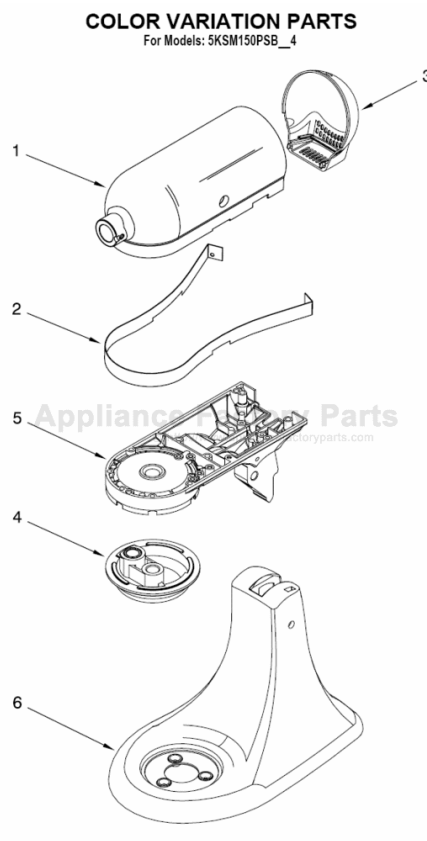

[Find Your KITCHENAID Mixer Parts - Select From 532 Models](#)

----- Manual continues below -----