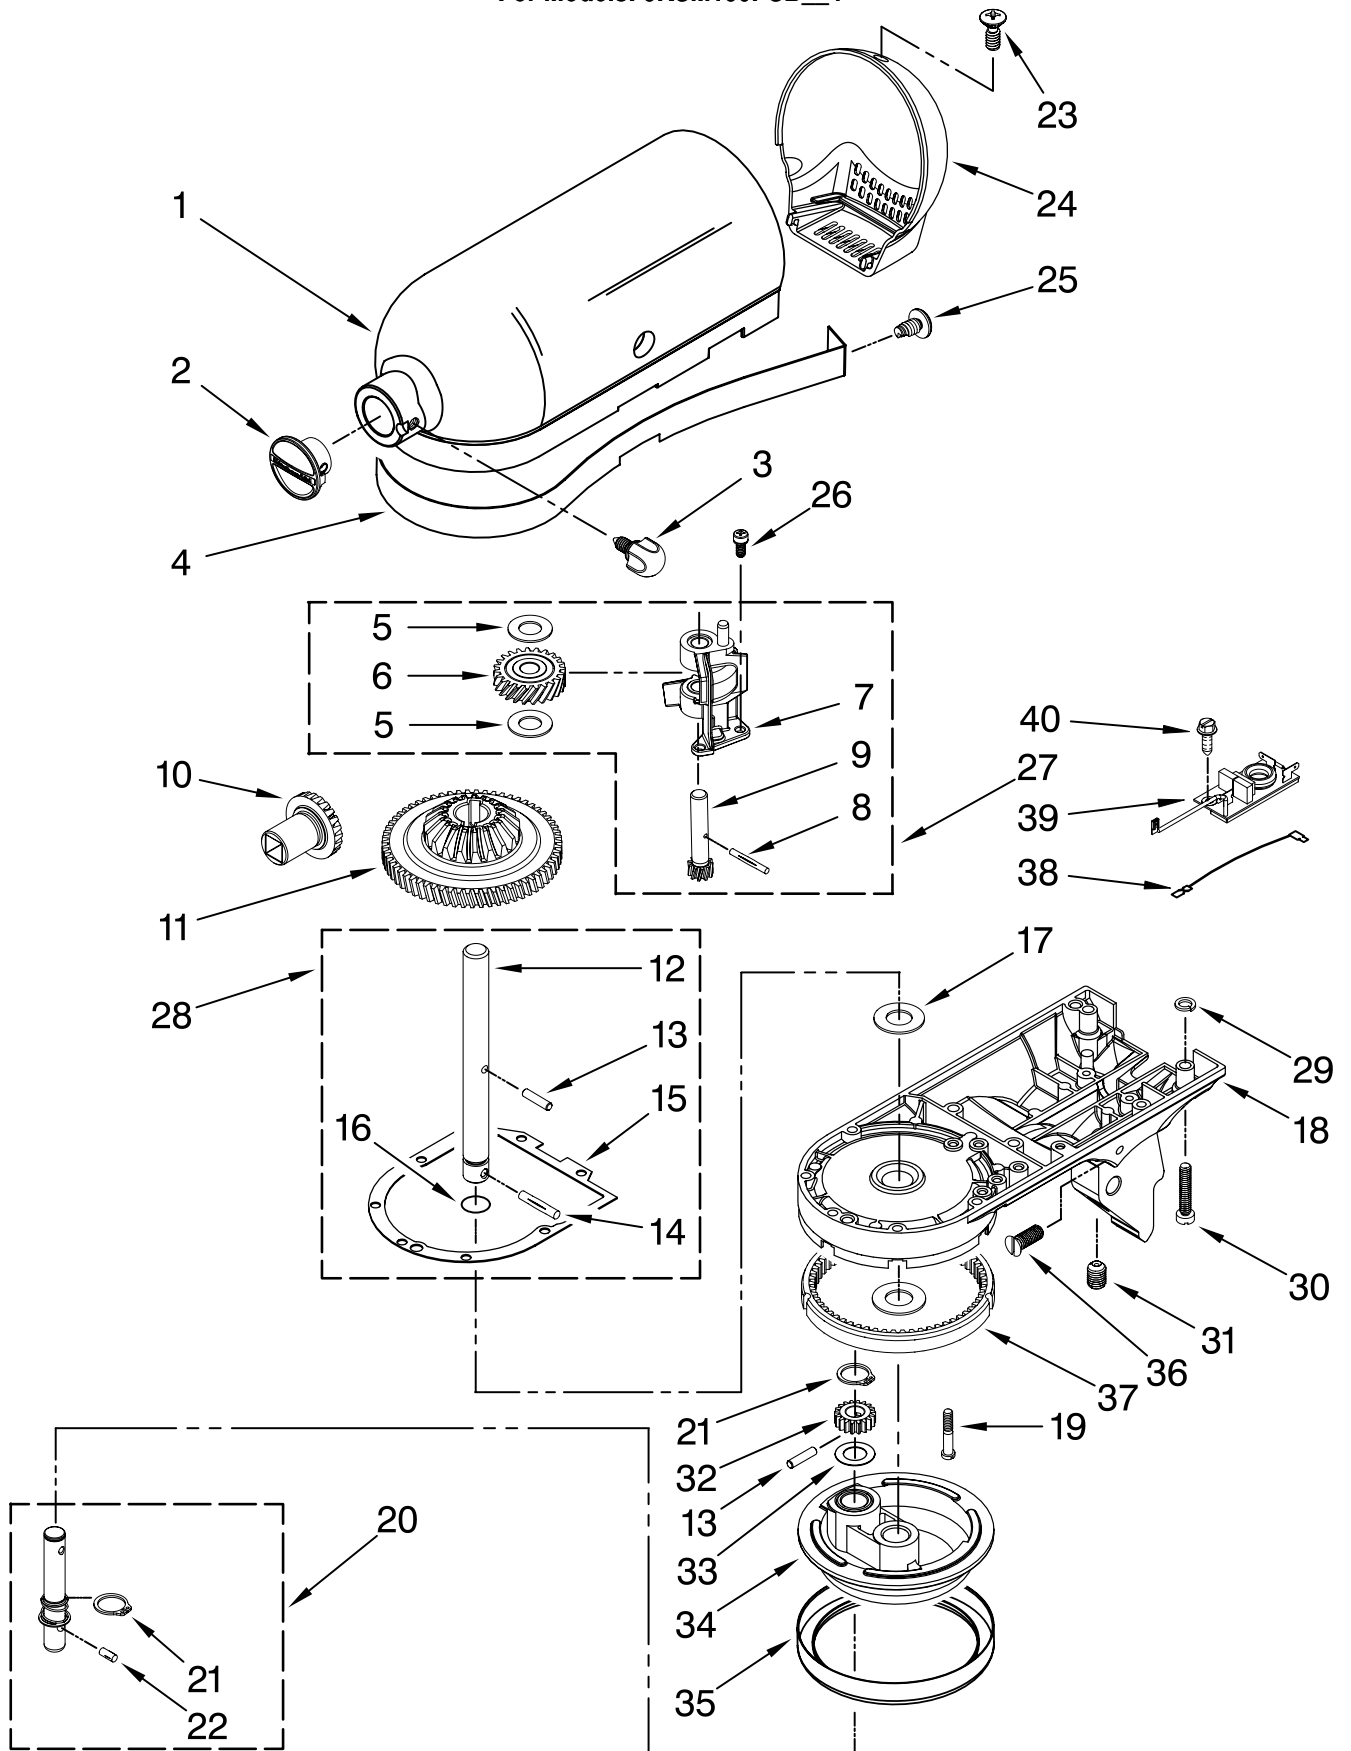

CASE, GEARING AND PLANETARY UNIT

For Models: 5KSM150PSB_4

FOR ORDERING INFORMATION REFER TO PARTS PRICE LIST

CASE, GEARING AND PLANETARY UNIT

For Models: 5KSM150PSB__4

Illus. No.	Part No.	DESCRIPTION	Illus. No.	Part No.	DESCRIPTION	Illus. No.	Part No.	DESCRIPTION
1	**	Gearcase Motor Housing	12	240026	Shaft, Vertical Center	29	8533914	Washer, Lock
2		Cap, Attachment Hub	13	240018-1	Pin, Agitator Shaft	30	3400025	Screw, Machine
	242765-2	Chrome	14	9705443	Pin, Groove	31	3400203	Screw, Set
3		Thumb Screw	15	4162324	Gasket Transmission	32	9703903	Gear, Pinion
	9709194	Black	16	67500-55	O-Ring	33	9706090	Washer
4	**	Band, Trim	17	3180163	Washer	34	**	Planetary
5	3180161	Washer	18	**	Lower Gear Case	35		Ring, Planetary
6	W10112253	Worm Gear	19	103994	Screw		240285-2	Polished Finish
7	240308	Worm Gear Bracket and Bearing	20	3184052	Shaft, Agitator		240285	Standard Finish
8	9705444	Pin	21	9703438	Ring, Retaining	36	89411	Screw, Adjusting
9	240210-2	Gear, Shaft & Pinion	22	9704677	Pin, Groove	37	9703904	Gear, Internal
10	9705130	Gear, Attachment Hub Bevel	23	4162914	Screw	38	9702311	Lead, Filter Control Board
11	9709627	Gear, Bevel Pinion & Center	24	**	Cover, End	39	9705132	RFI Filter
			25	311932	Screw	40	3184086	Screw
			26	3400022	Screw			**Refer to Pages 2 & 3 Color Variation Parts
			27	240309-2	Worm Gear Bracket and Gear			
			28	4160474	Center Shaft & O-Ring			

FOR ORDERING INFORMATION REFER TO PARTS PRICE LIST