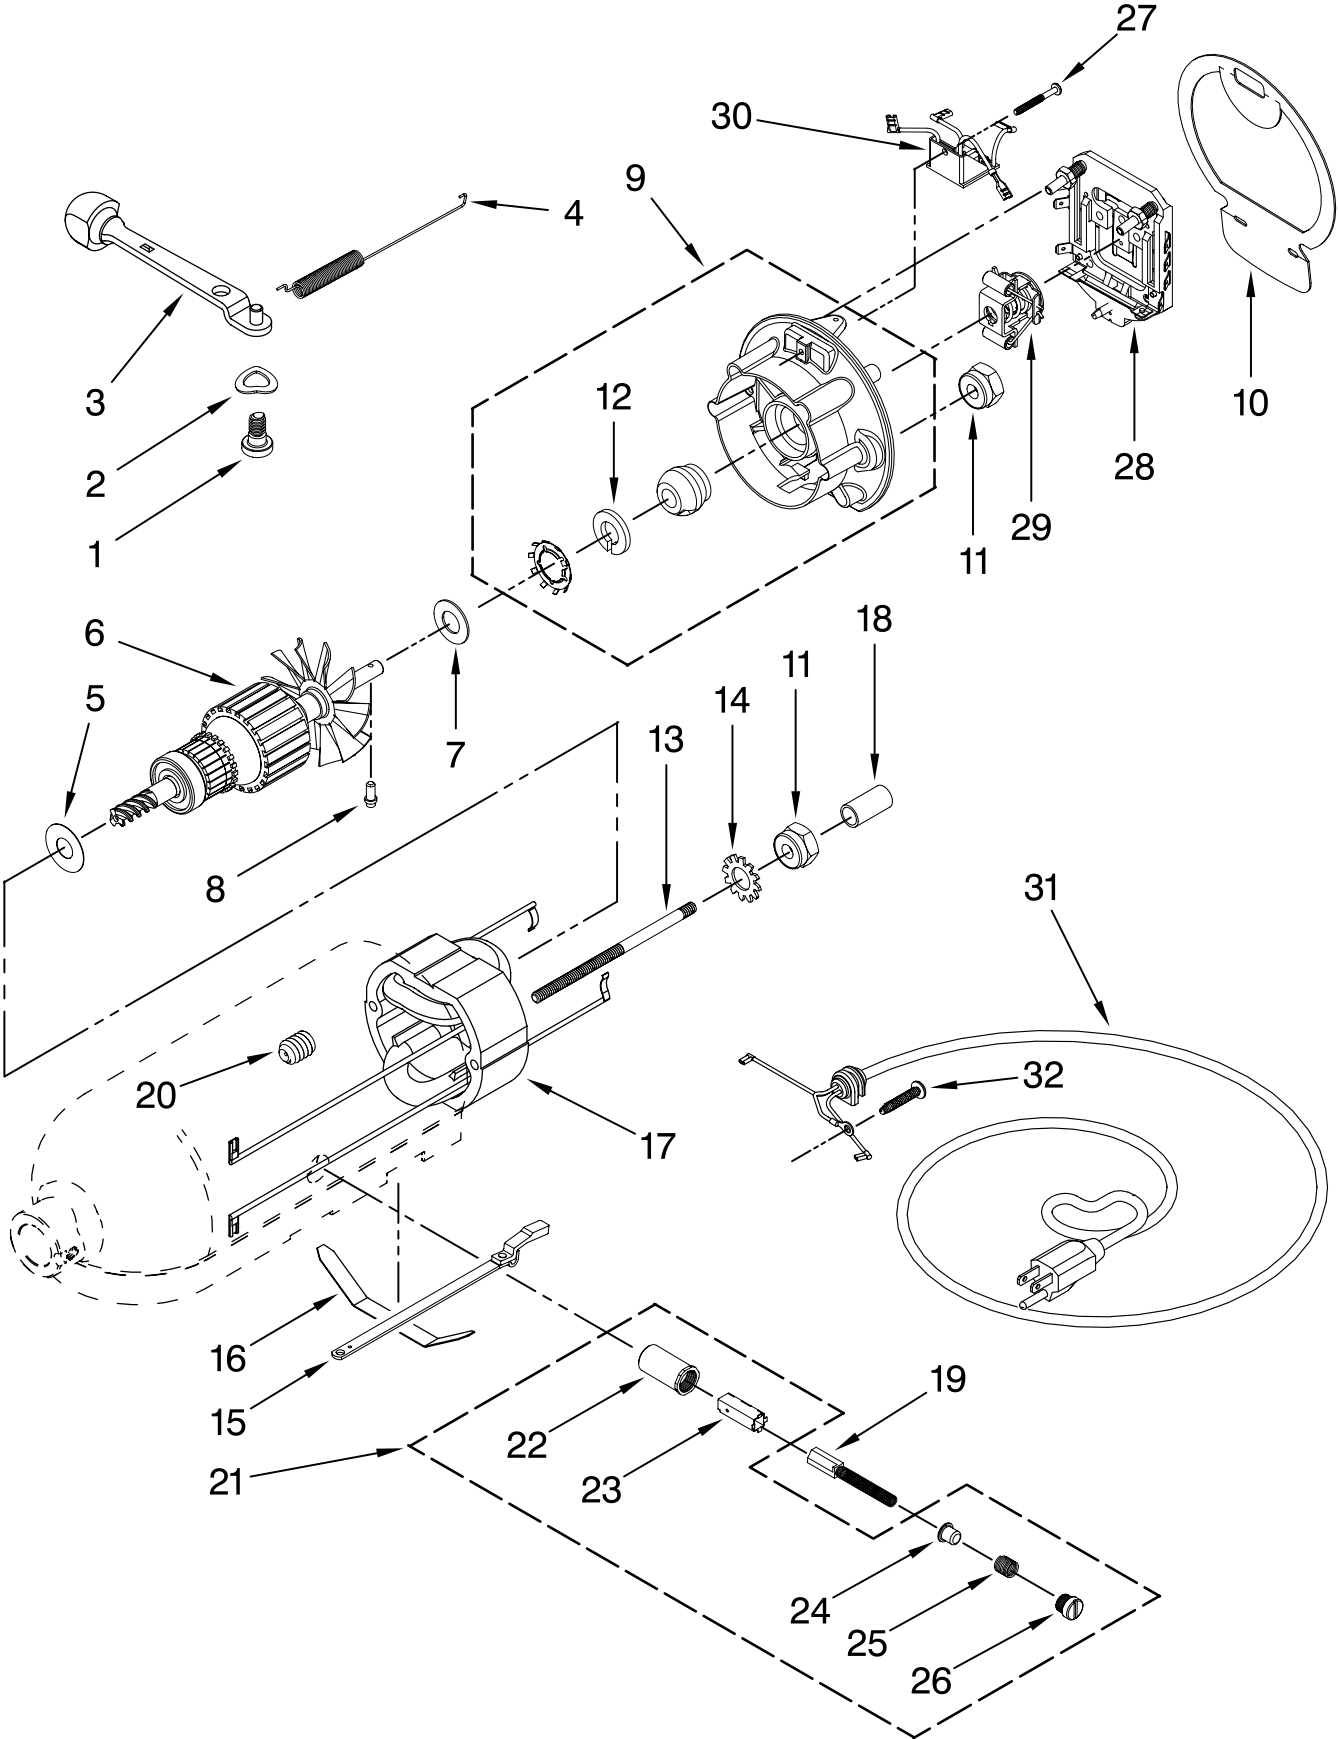

FOR ORDERING INFORMATION REFER TO PARTS PRICE LIST

MOTOR AND CONTROL PARTS

For Models: 5KSM150PSB_4

FOR ORDERING INFORMATION REFER TO PARTS PRICE LIST

MOTOR AND CONTROL PARTS

For Models: 5KSM150PSB__4

Illus. No.	Part No.	DESCRIPTION
1	110679	Screw, Pivot
2	116241	Washer, Spring
3		Control, Speed Assembly
	9709276	Black
4	3183680	Spring, Control Plate
5	9704324	Washer, Ball Bearing (Front)
6	9708316	Armature & Bearng
7	3180162	Washer
8	16998	Stud, Governor Dr
9	3180526	Bracket, Bearing Assembly
10	3184356	Seal, End
11	W10131078	Nut, 10-24
12	3180238	Washer, Felt
13	240769	Screw, Stator
14	W10068270	Washer
15	3184176	Speed Link & Cam
16	240205	Spring, Flat
17	9701670	Field Assembly
18	4162634	Sleeve, Motor
19	W10260958	Brush, Carbon
20	9707926	Screw
21	4162546	Brush Holder
22	3179908	Housing, Brush Holder
23	240680	Insert, Brush Holder
24	116286	Cap, Spring Seat
25	116287	Spring, Cap
26		Cap, Brush Holder
	3184212	Black
27	W10068260	Screw
28	W10119326	Control Plate Assembly
29	17830	Governor Assembly
30	W10217542	Phase Control Board
31		Power Cord
	9702314	White
	9702315	Black
32	3184086	Screw