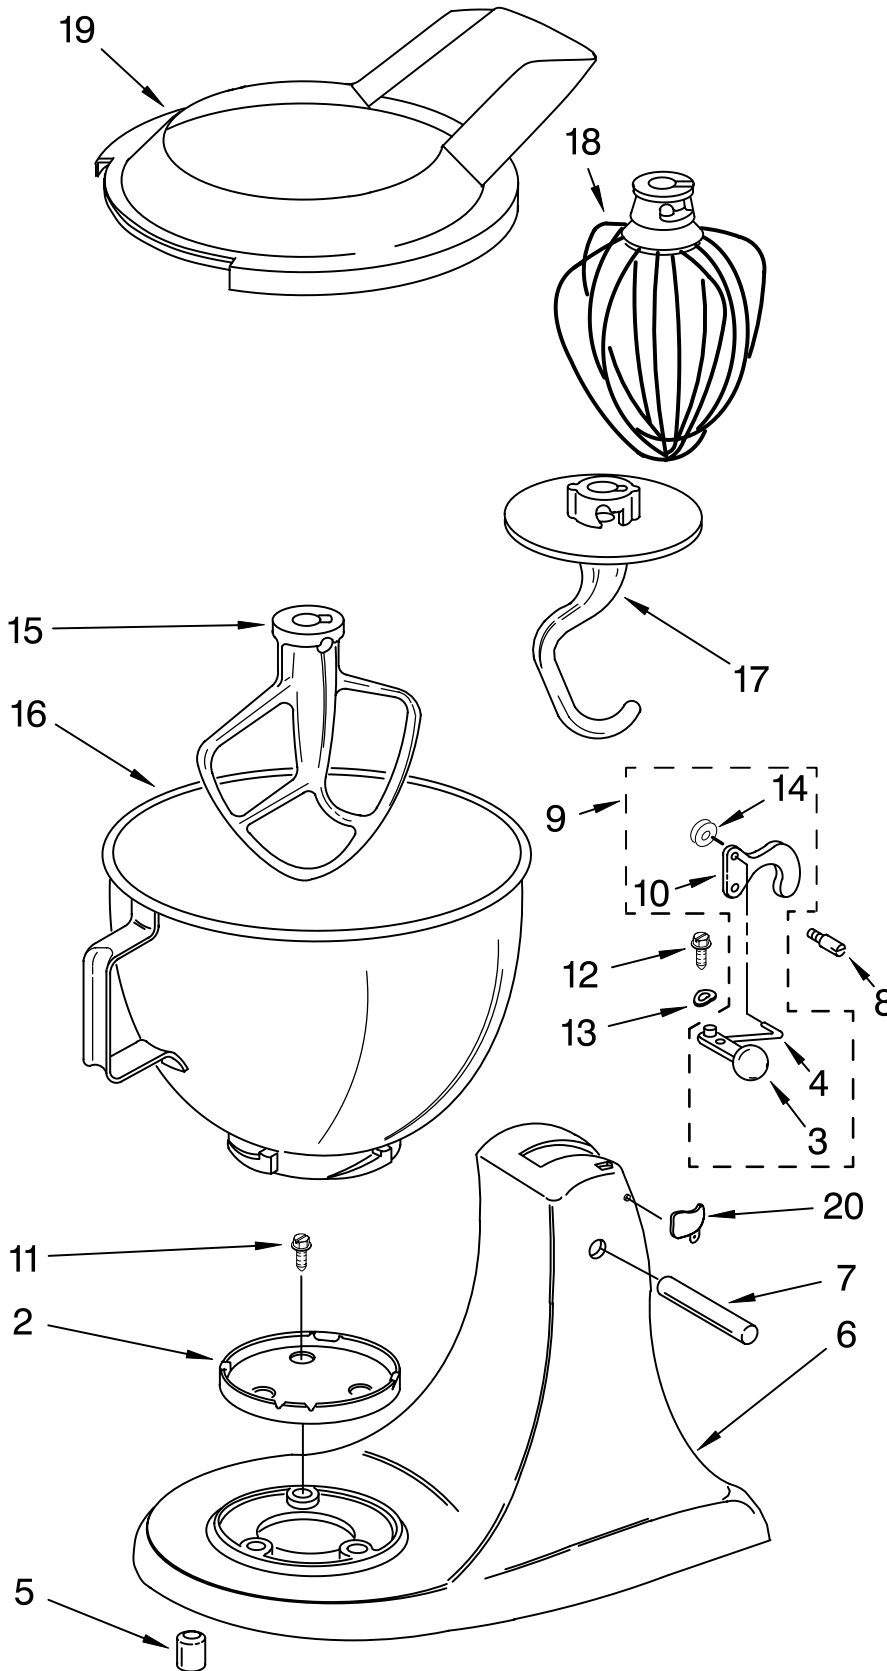

BASE AND PEDESTAL UNIT

For Models: 5KSM150PSB__0

Illus. No.	Part No.	DESCRIPTION
1		Literature Parts
	9709309	Use & Care Guide
	8212006	Repair Parts List
2	4162529	Screw Cap Kit
3		Lever, Latch
	3184178	Black
4	24450	Link, Latch
5	115792	Foot, Base
6	**	Pedestal
7	16910	Pin, Hinge
8	103993	Screw, Latch Bearing
9	3184200	Latch, Link Assy
10	240494-2	Latch
11	3400020	Screw,
12	110679	Screw, Pivot
13	116241	Washer, Spring
14	4159598	Washer
15		Beater, Flat
	9707944	Coated, White
16	9706619	Bowl And Base
17	9707671	Dough Hook
18	9704329	Wire Whip
19	3177975	Pouring Shield
20		Head Lock
	3184262	White
	3184264	Black

**REFER TO PAGES 2 & 3.

FOR ORDERING INFORMATION REFER TO PARTS PRICE LIST