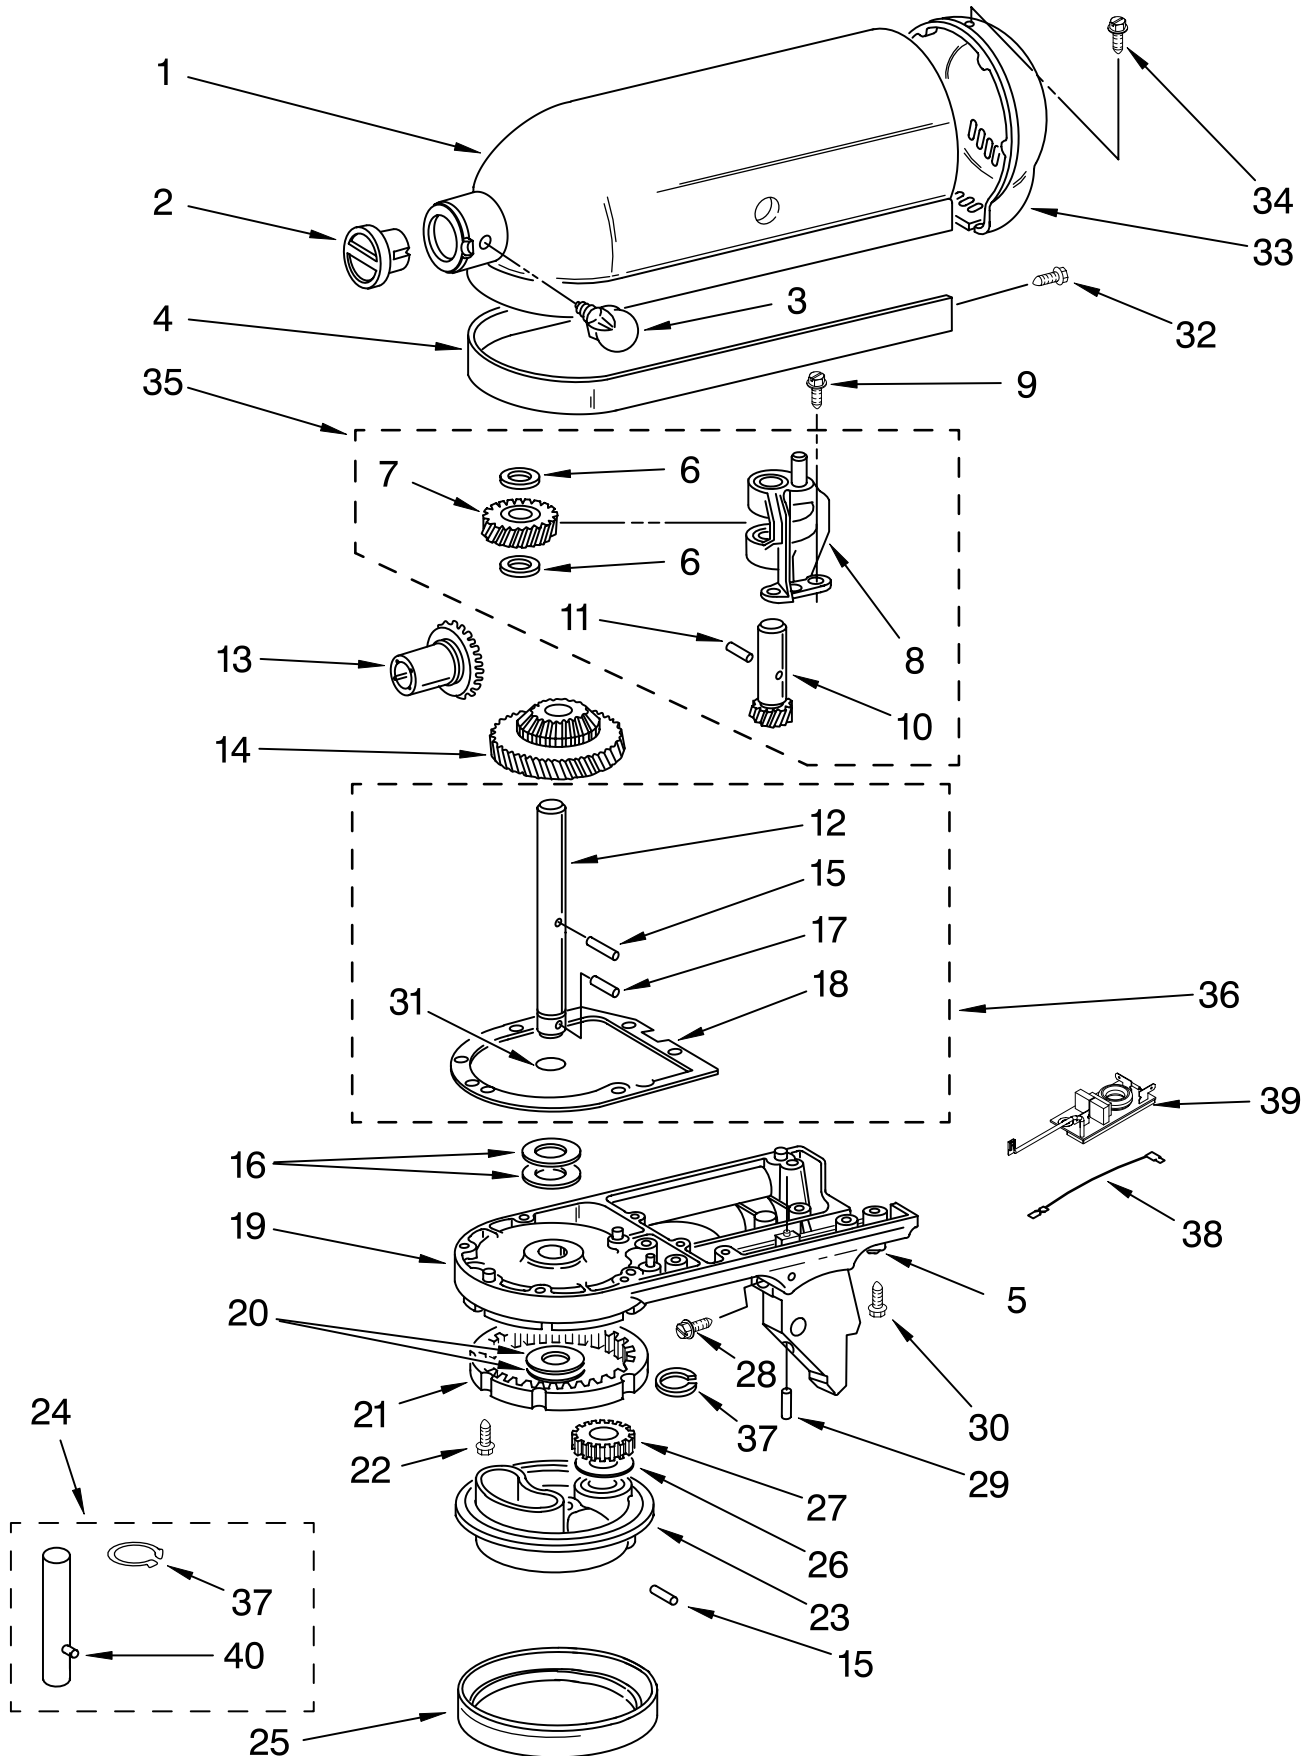

CASE, GEARING AND PLANETARY UNIT

For Models: 5KSM150PSB__0

FOR ORDERING INFORMATION REFER TO PARTS PRICE LIST

CASE, GEARING AND PLANETARY UNIT

For Models: 5KSM150PSB__0

Illus. No.	Part No.	DESCRIPTION
1	**	Gearcase Motor Housing
2		Cap, Attachment Hub
3	242765-2	Chrome Thumb Screw
4	240374	Black Band, Trim
5	4159479	Lock Washer
6	3180161	Washer
7	4162897	Worm Gear
8	240308	Worm Gear Bracket And Bearing
9	3400022	Screw
10	240210-2	Shaft & Pinion
11	9705444	Pin
12	240026	Shaft, Vertical Center
13	9703907	Gear, Attachment Hub Bevel
14	9703905	Bevel Pinion
15	240018-1	Pin, Agitator Shaft
16	3180163	Washer
17	9705443	Pin, Groove
18	4162324	Gasket, Transmission Case
19	**	Lower Gear Case (Includes Items
20	3180163	Washer
21	9703904	Gear, Internal
22	103994	Screw
23	**	Planetary
24	3184052	Agitator Shaft
25	240285-2	Polished Finish
	240285	Standard Finish
26	3180160	Washer
27	9703903	Pinion, Gear
28	4160413	Screw
29	3400203	Screw, Set
30	3400025	Screw, Machine
31	67500-55	"O" Ring
32	311932	Screw
33	**	Cover, End
34	4162914	Screw
35	240309-2	Worm Gear Bracket and Gear
36	4160474	Center Shaft & "O" Ring
37	9703438	Ring
38	9702311	Lead, Filter Control Board
39	9705132	RFI Filter
40	9704677	Pin, Groove

**Refer to Page 2
Color Variation Parts

FOR ORDERING INFORMATION REFER TO PARTS PRICE LIST