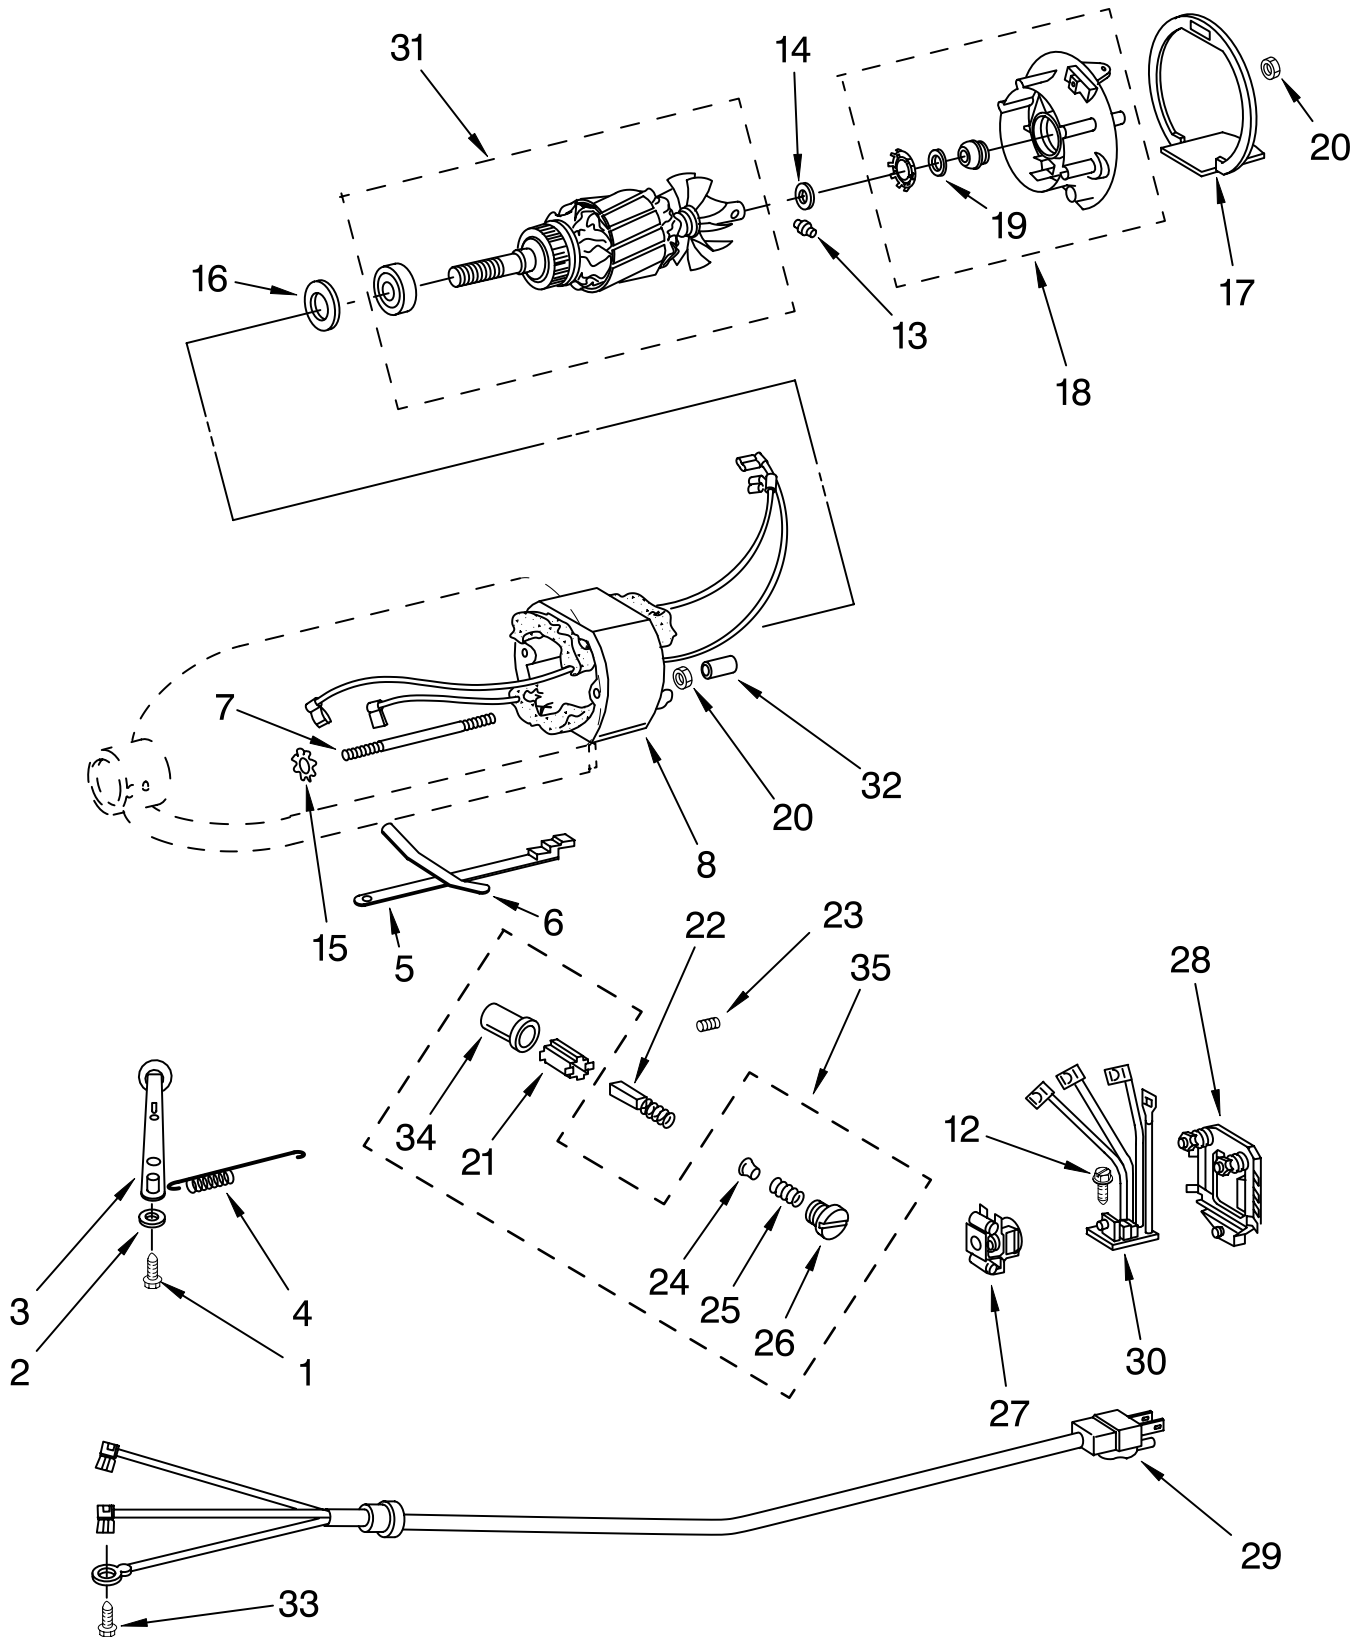

MOTOR AND CONTROL PARTS

For Models: 5KSM150PSB_0

FOR ORDERING INFORMATION REFER TO PARTS PRICE LIST

MOTOR AND CONTROL PARTS

For Models: 5KSM150PSB__0

Illus. No.	Part No.	DESCRIPTION
1	110679	Screw, Pivot
2	116241	Washer, Spring
3		Switch Lever And Stud
	3184193	Black
4	3183680	Spring, Control Plate
5	3184176	Speed Link & Cam
6	240205	Spring, Flat
7	240769	Screw, Stator
8	9701670	Field Assembly
12	3400402	Screw
13	16998	Stud, Governor Drive
14	3180162	Washer
15	3400900	Washer
16	9704324	Washer, Ball Bearing (Front)
17	3184356	Seal, End
18	3180526	Bracket, Bearing Asm.
19	3180238	Washer
20	8533905	Nut, Machine
21	240680	Insert, Brush Holder
22	9706416	Brush, Carbon
23	9707926	Screw
24	116286	Cap, Spring Seat
25	116287	Spring, Cap
26		Cap, Brush Holder
	3184212	Black
27	17830	Governor Assembly
28	240904-2	Control Plate Assembly
29		Power Cord
	9702314	White
	9702315	Black
30	9706596	Phase Control Board
31	9708316	Armature & Bearing
32	4162634	Sleeve, Motor Stud
33	3184086	Screw
34	3179908	Housing, Brush Holder
35	4162546	Brush Holder

FOR ORDERING INFORMATION REFER TO PARTS PRICE LIST