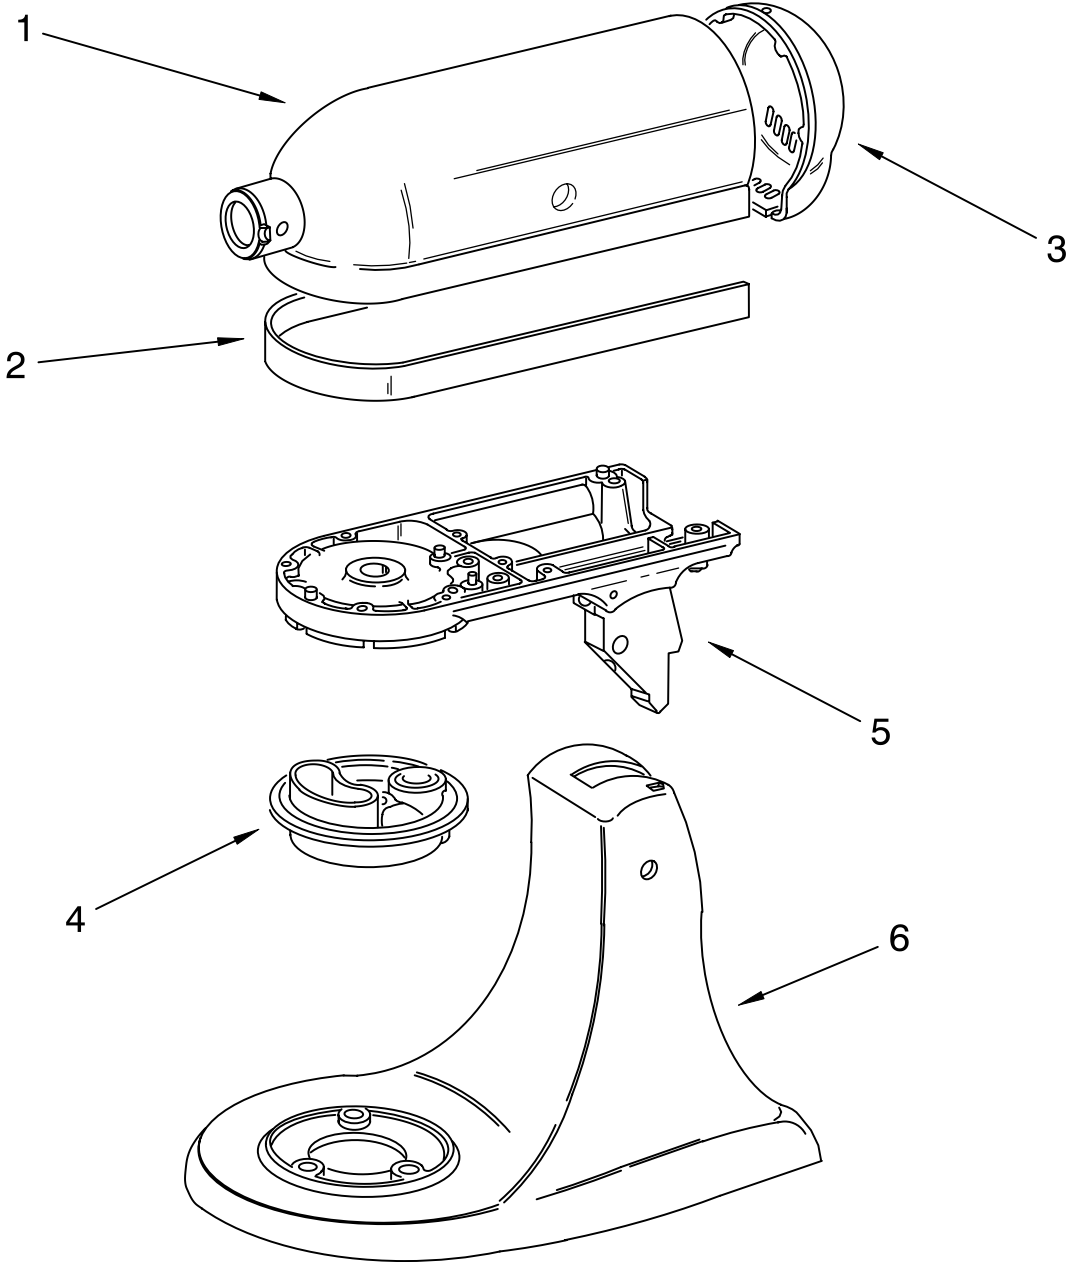

COLOR VARIATION PARTS

For Models: 5KSM150PSB__0

FOR ORDERING INFORMATION REFER TO PARTS PRICE LIST