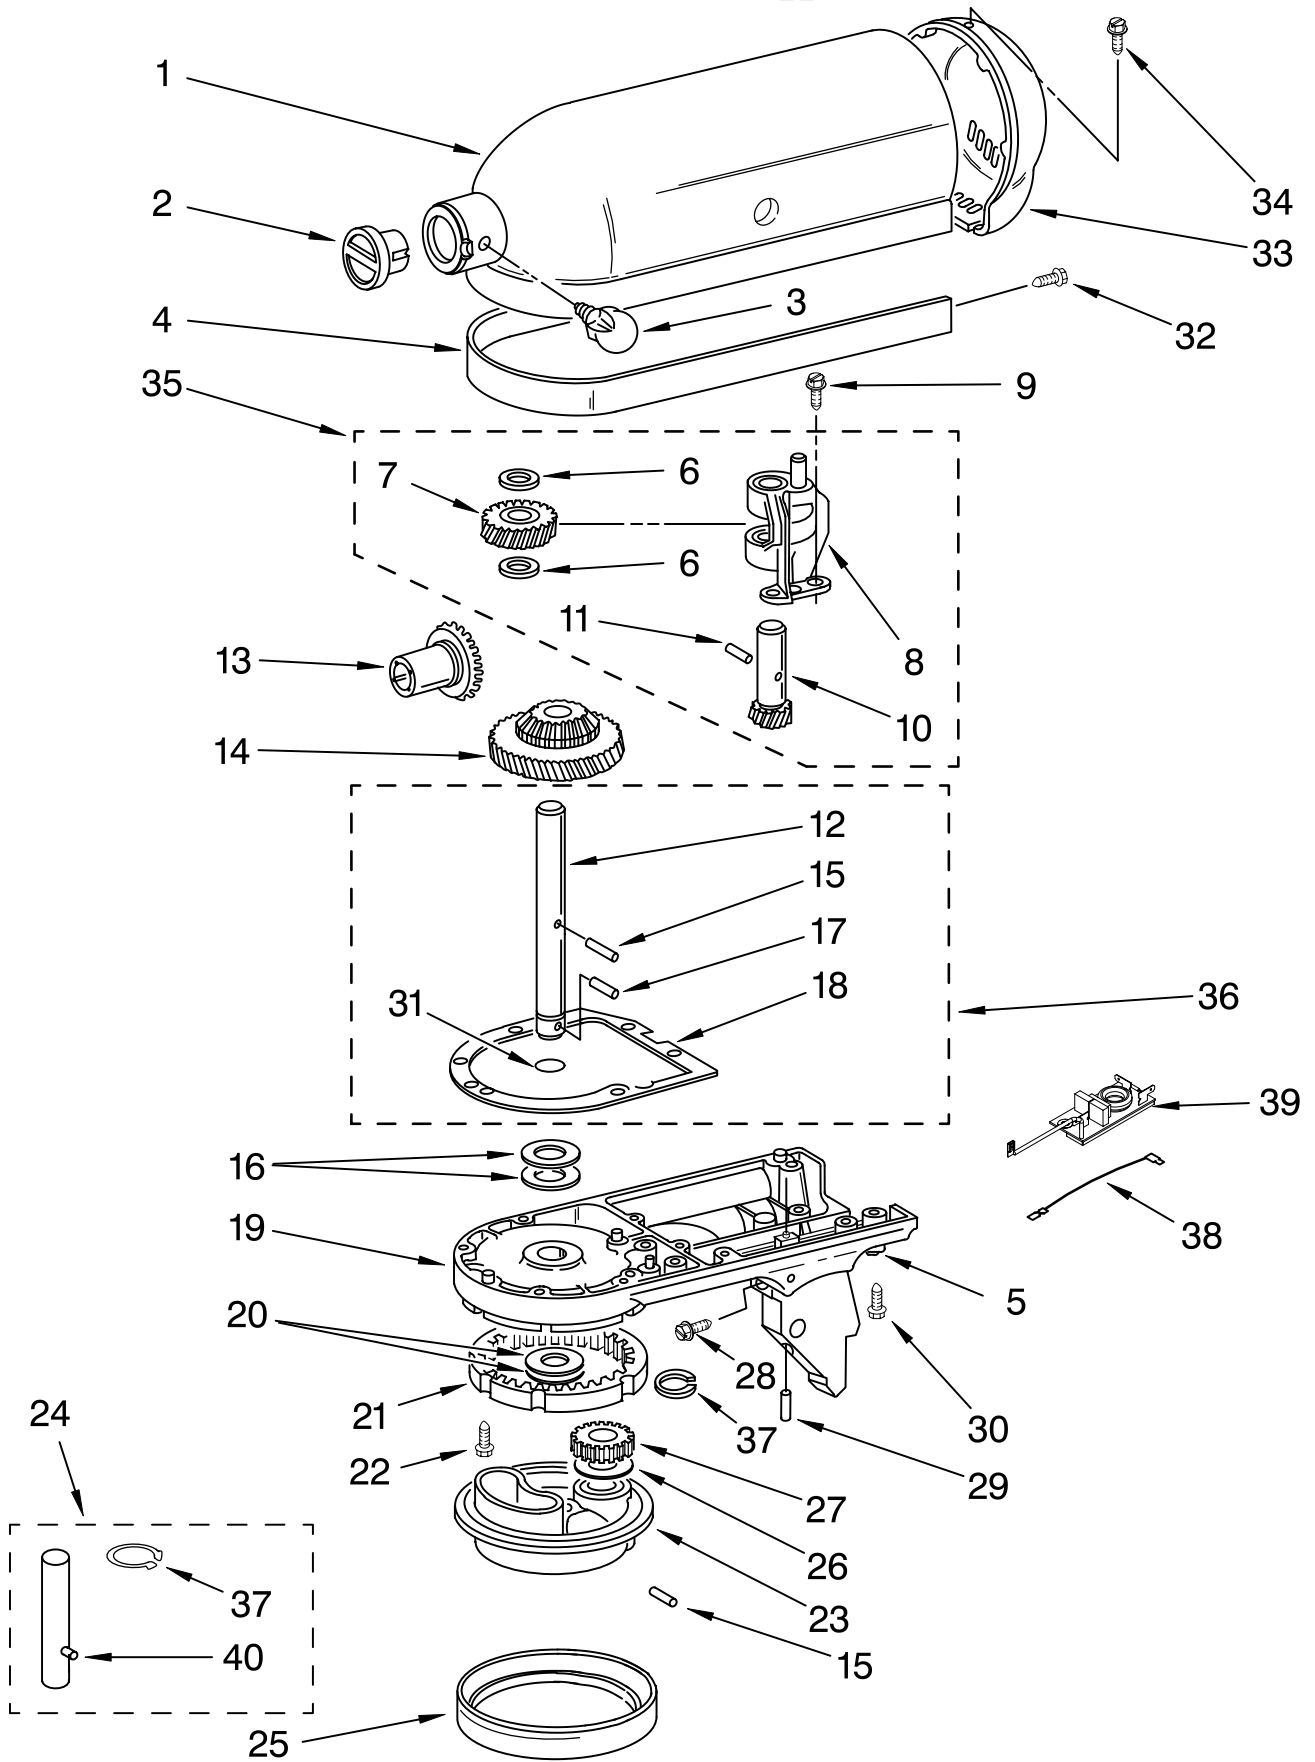

For Models: 5KSM150PSB__0

FOR ORDERING INFORMATION REFER TO PARTS PRICE LIST

CASE, GEARING AND PLANETARY UNIT

For Models: 5KSM150PSB__0

Illus. No.	Part No.	DESCRIPTION
1	**	Gearcase Motor Housing
2		Cap, Attachment Hub
	242765-2	Chrome
3		Thumb Screw
	240374	Black
4	**	Band, Trim
5	4159479	Lock Washer
6	3180161	Washer
7	4162897	Worm Gear
8	240308	Worm Gear Bracket And Bearing
9	3400022	Screw
10	240210-2	Shaft & Pinion
11	9705444	Pin
12	240026	Shaft, Vertical Center
13	9703907	Gear, Attachment Hub Bevel
14	9703905	Bevel Pinion
15	240018-1	Pin, Agitator Shaft
16	3180163	Washer
17	9705443	Pin, Groove
18	4162324	Gasket, Transmission Case
19	**	Lower Gear Case (Includes Items
20	3180163	Washer
21	9703904	Gear, Internal
22	103994	Screw
23	**	Planetary
24	3184052	Agitator Shaft
25		Ring, Planetary
	240285-2	Polished Finish
	240285	Standard Finish
26	3180160	Washer
27	9703903	Pinion, Gear
28	4160413	Screw
29	3400203	Screw, Set
30	3400025	Screw, Machine
31	67500-55	"O" Ring
32	311932	Screw
33	**	Cover, End
34	4162914	Screw
35	240309-2	Worm Gear Bracket and Gear
36	4160474	Center Shaft & "O" Ring
37	9703438	Ring
38	9702311	Lead, Filter Control Board
39	9705132	RFI Filter
40	9704677	Pin, Groove