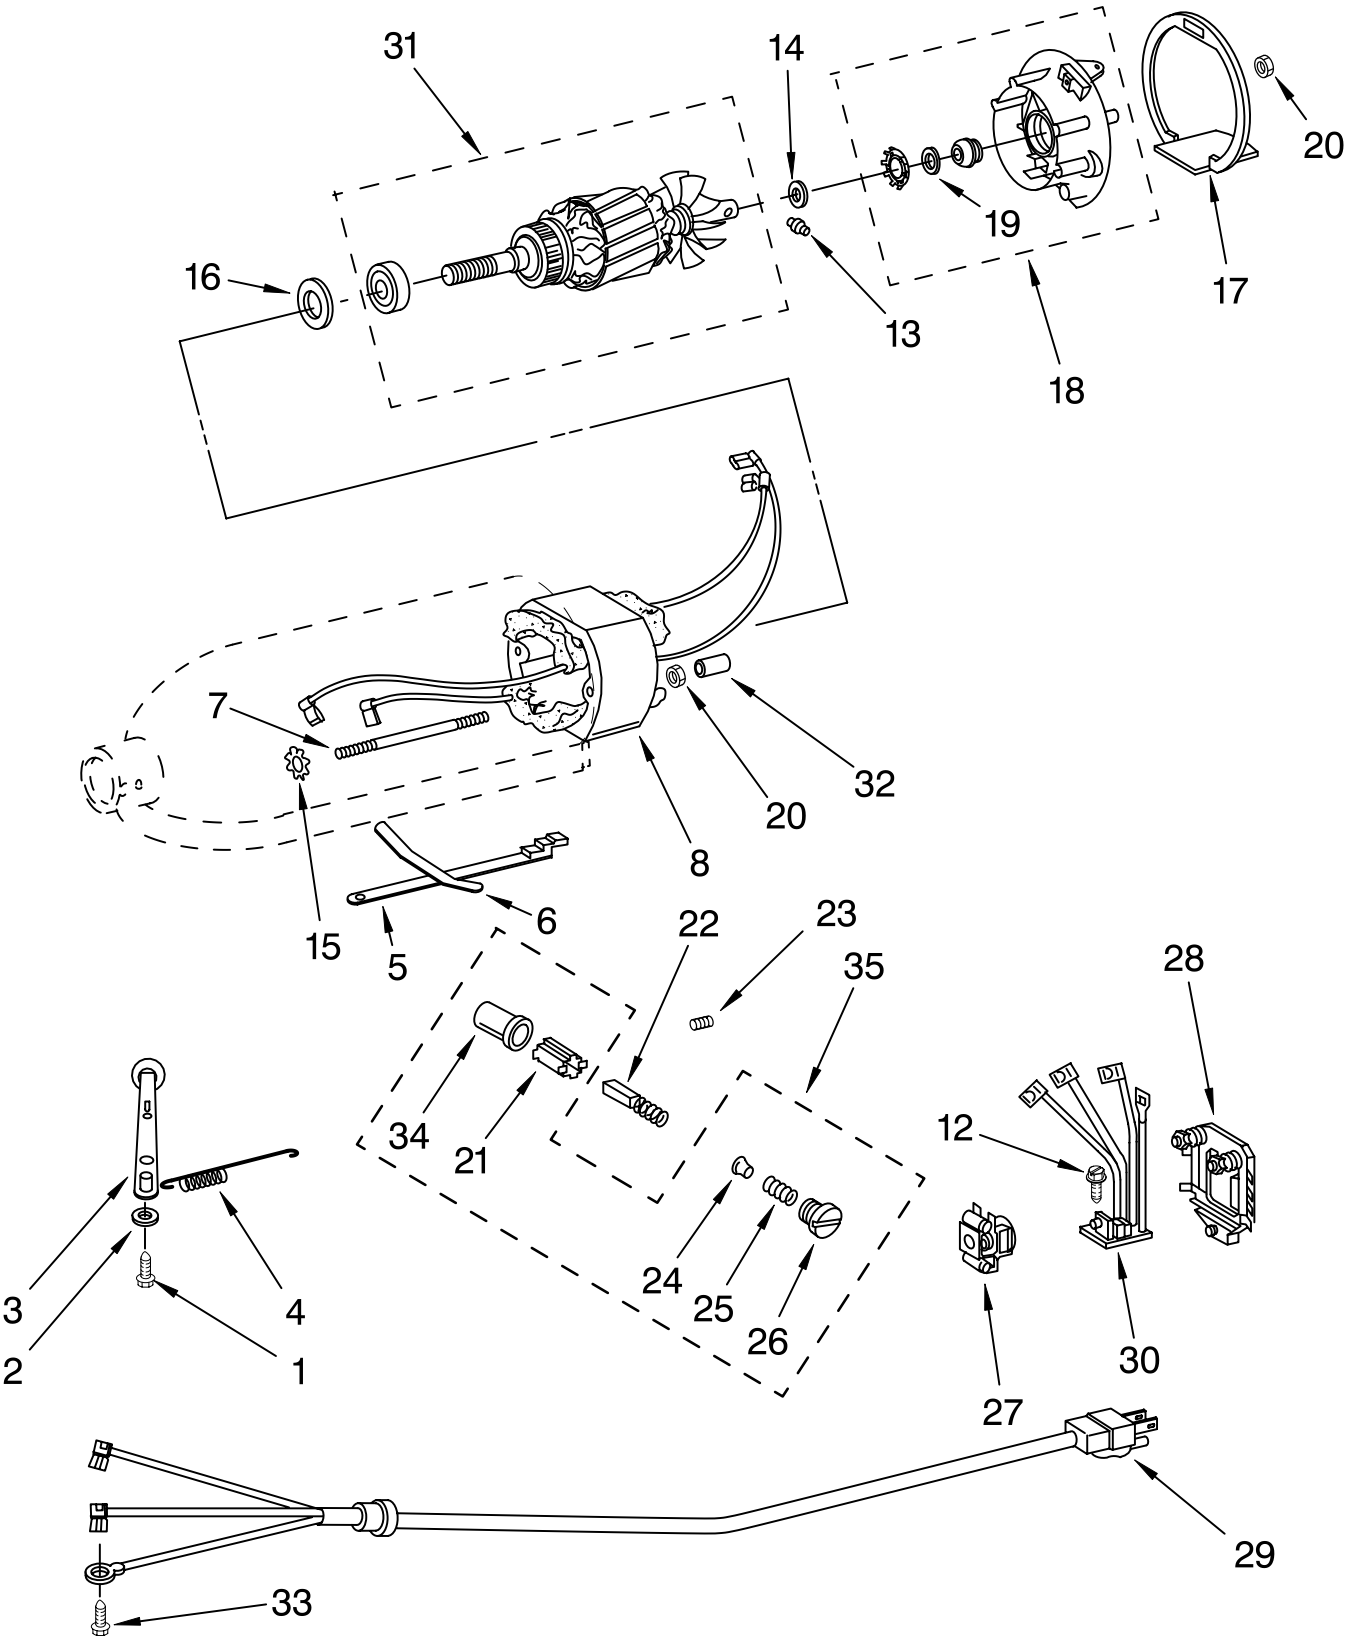

MOTOR AND CONTROL PARTS

For Models: 5KSM150PSB__0

FOR ORDERING INFORMATION REFER TO PARTS PRICE LIST

MOTOR AND CONTROL PARTS

For Models: 5KSM150PSB__0

Illus. No.	Part No.	DESCRIPTION
1	110679	Screw, Pivot
2	116241	Washer, Spring
3		Switch Lever And Stud
	3184193	Black
4	3183680	Spring, Control Plate
5	3184176	Speed Link & Cam
6	240205	Spring, Flat
7	240769	Screw, Stator
8	9701670	Field Assembly
12	3400402	Screw
13	16998	Stud, Governor Drive
14	3180162	Washer
15	3400900	Washer
16	9704324	Washer, Ball Bearing (Front)
17	3184356	Seal, End
18	3180526	Bracket, Bearing Asm.
19	3180238	Washer
20	8533905	Nut, Machine
21	240680	Insert, Brush Holder
22	9706416	Brush, Carbon
23	9707926	Screw
24	116286	Cap, Spring Seat
25	116287	Spring, Cap
26		Cap, Brush Holder
	3184212	Black
27	17830	Governor Assembly
28	240904-2	Control Plate Assembly
29		Power Cord
	9702314	White
	9702315	Black
30	9706596	Phase Control Board
31	9708316	Armature & Bearing
32	4162634	Sleeve, Motor Stud
33	3184086	Screw
34	3179908	Housing, Brush Holder
35	4162546	Brush Holder

FOR ORDERING INFORMATION REFER TO PARTS PRICE LIST