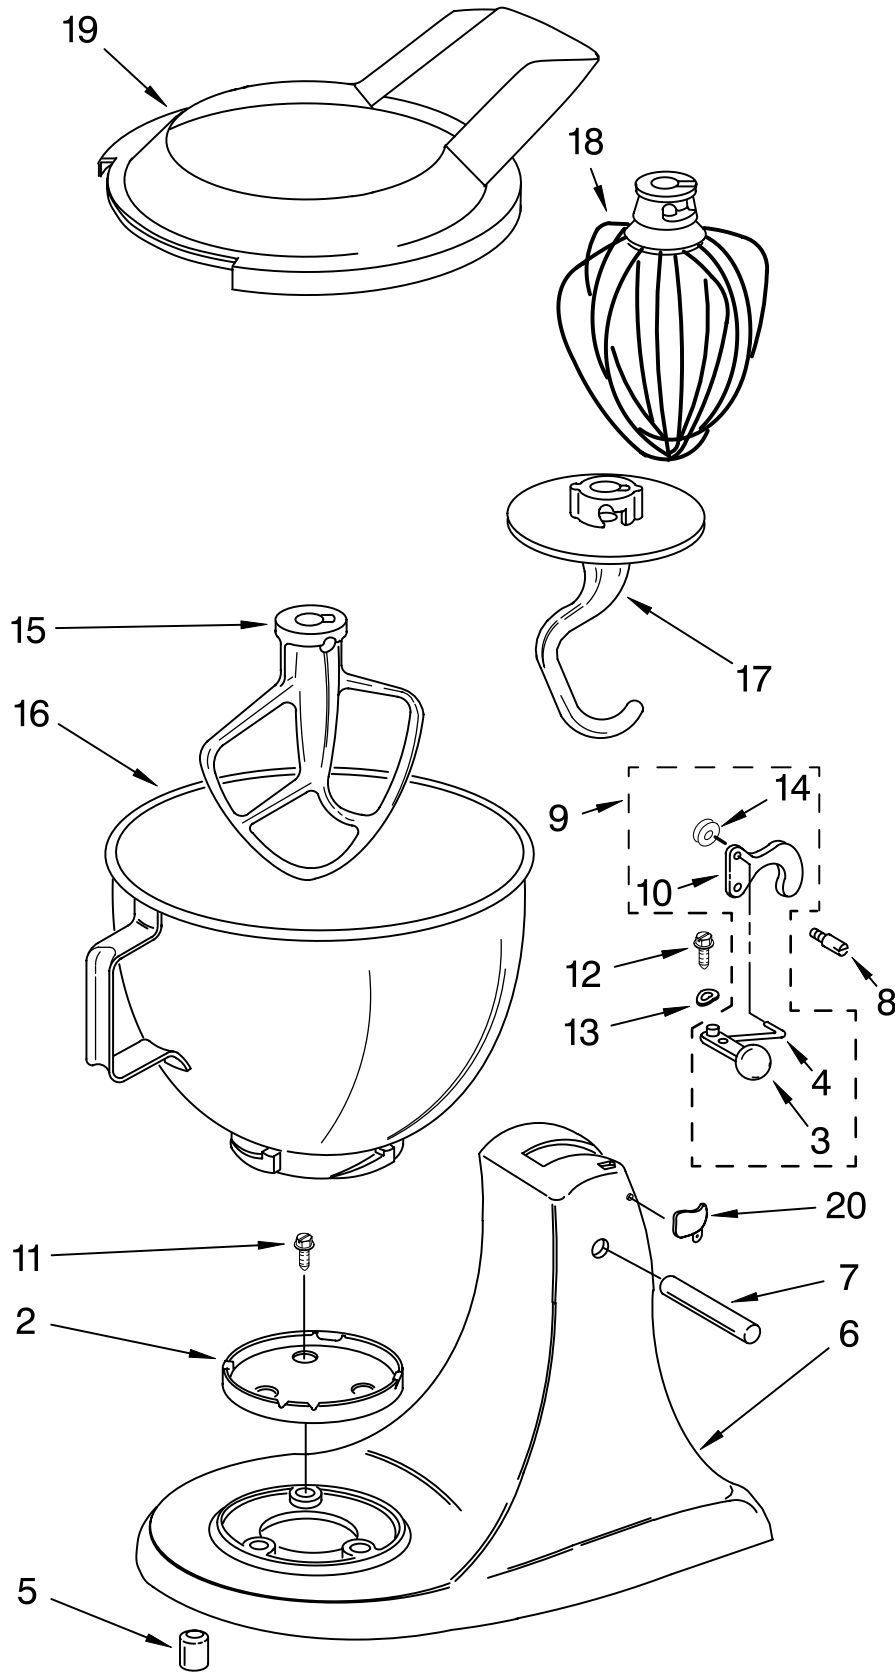

BASE AND PEDESTAL UNIT

For Models: 5KSM150PSB__0

Illus. No.	Part No.	DESCRIPTION
1		Literature Parts
	9709309	Use & Care Guide
	8212006	Repair Parts List
2	4162529	Screw Cap Kit
3		Lever, Latch
	3184178	Black
4	24450	Link, Latch
5	115792	Foot, Base
6	**	Pedestal
7	16910	Pin, Hinge
8	103993	Screw, Latch Bearing
9	3184200	Latch, Link Assy
10	240494-2	Latch
11	3400020	Screw,
12	110679	Screw, Pivot
13	116241	Washer, Spring
14	4159598	Washer
15		Beater, Flat
	9707944	Coated, White
16	9706619	Bowl And Base
17	9707671	Dough Hook
18	9704329	Wire Whip
19	3177975	Pouring Shield Head Lock
20		
	3184262	White
	3184264	Black

**REFER TO PAGES 2 & 3.

FOR ORDERING INFORMATION REFER TO PARTS PRICE LIST