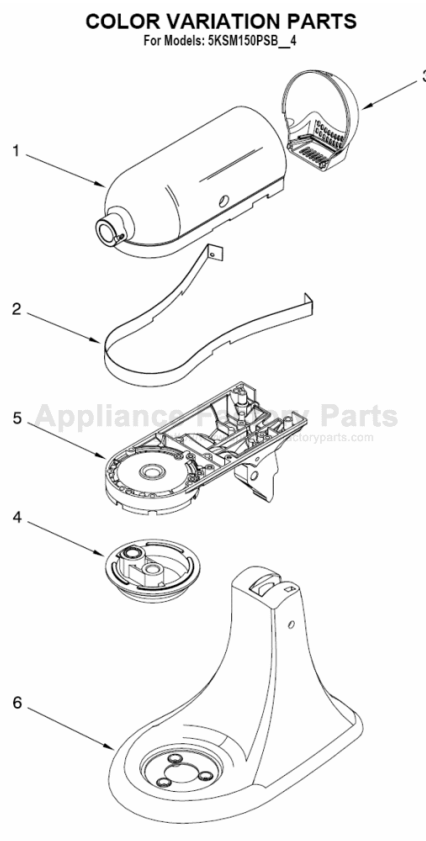

[Find Your KITCHENAID Mixer Parts - Select From 532 Models](#)

----- Manual continues below -----